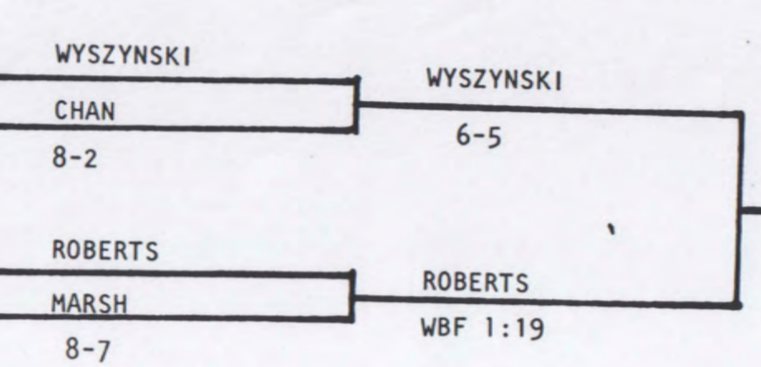

101

CHAMPIONSHIP BRACKET

GRILLO (VF)
CHAMPION
1-0

CONSOLATION BRACKET

ROBERTS (WOOD)
3RD
WBF

108

CHAMPIONSHIP BRACKET

MILLER (VE)