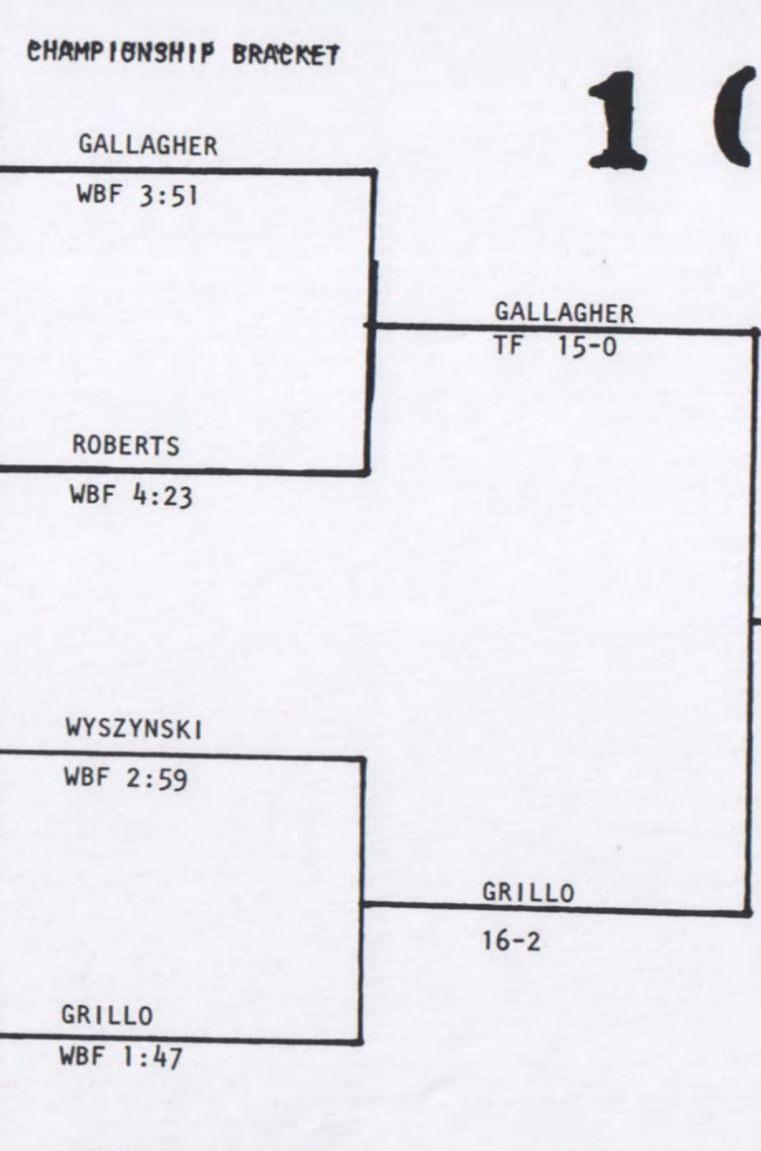

101

CHAMPIONSHIP BRACKET

GRILLO (VF)
CHAMPION
1-0

CONSOLATION BRACKET

ROBERTS (WOOD)
3RD
WBF

108

CHAMPIONSHIP BRACKET

MILLER (VE)