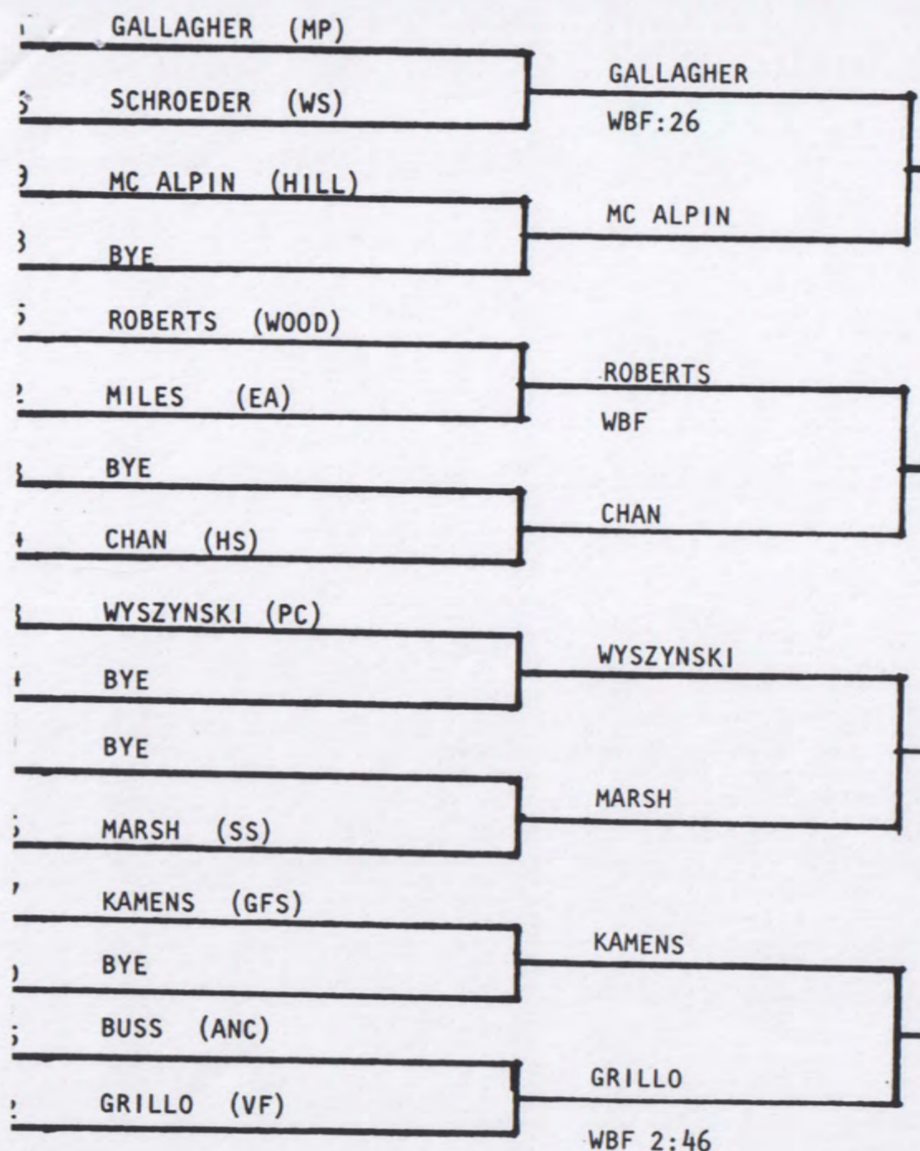

101

CHAMPIONSHIP BRACKET

GRILLO (VF)
CHAMPION
1-0

CONSOLATION BRACKET

ROBERTS (WOOD)
3RD
WBF

108

CHAMPIONSHIP BRACKET

MILLER (VE)