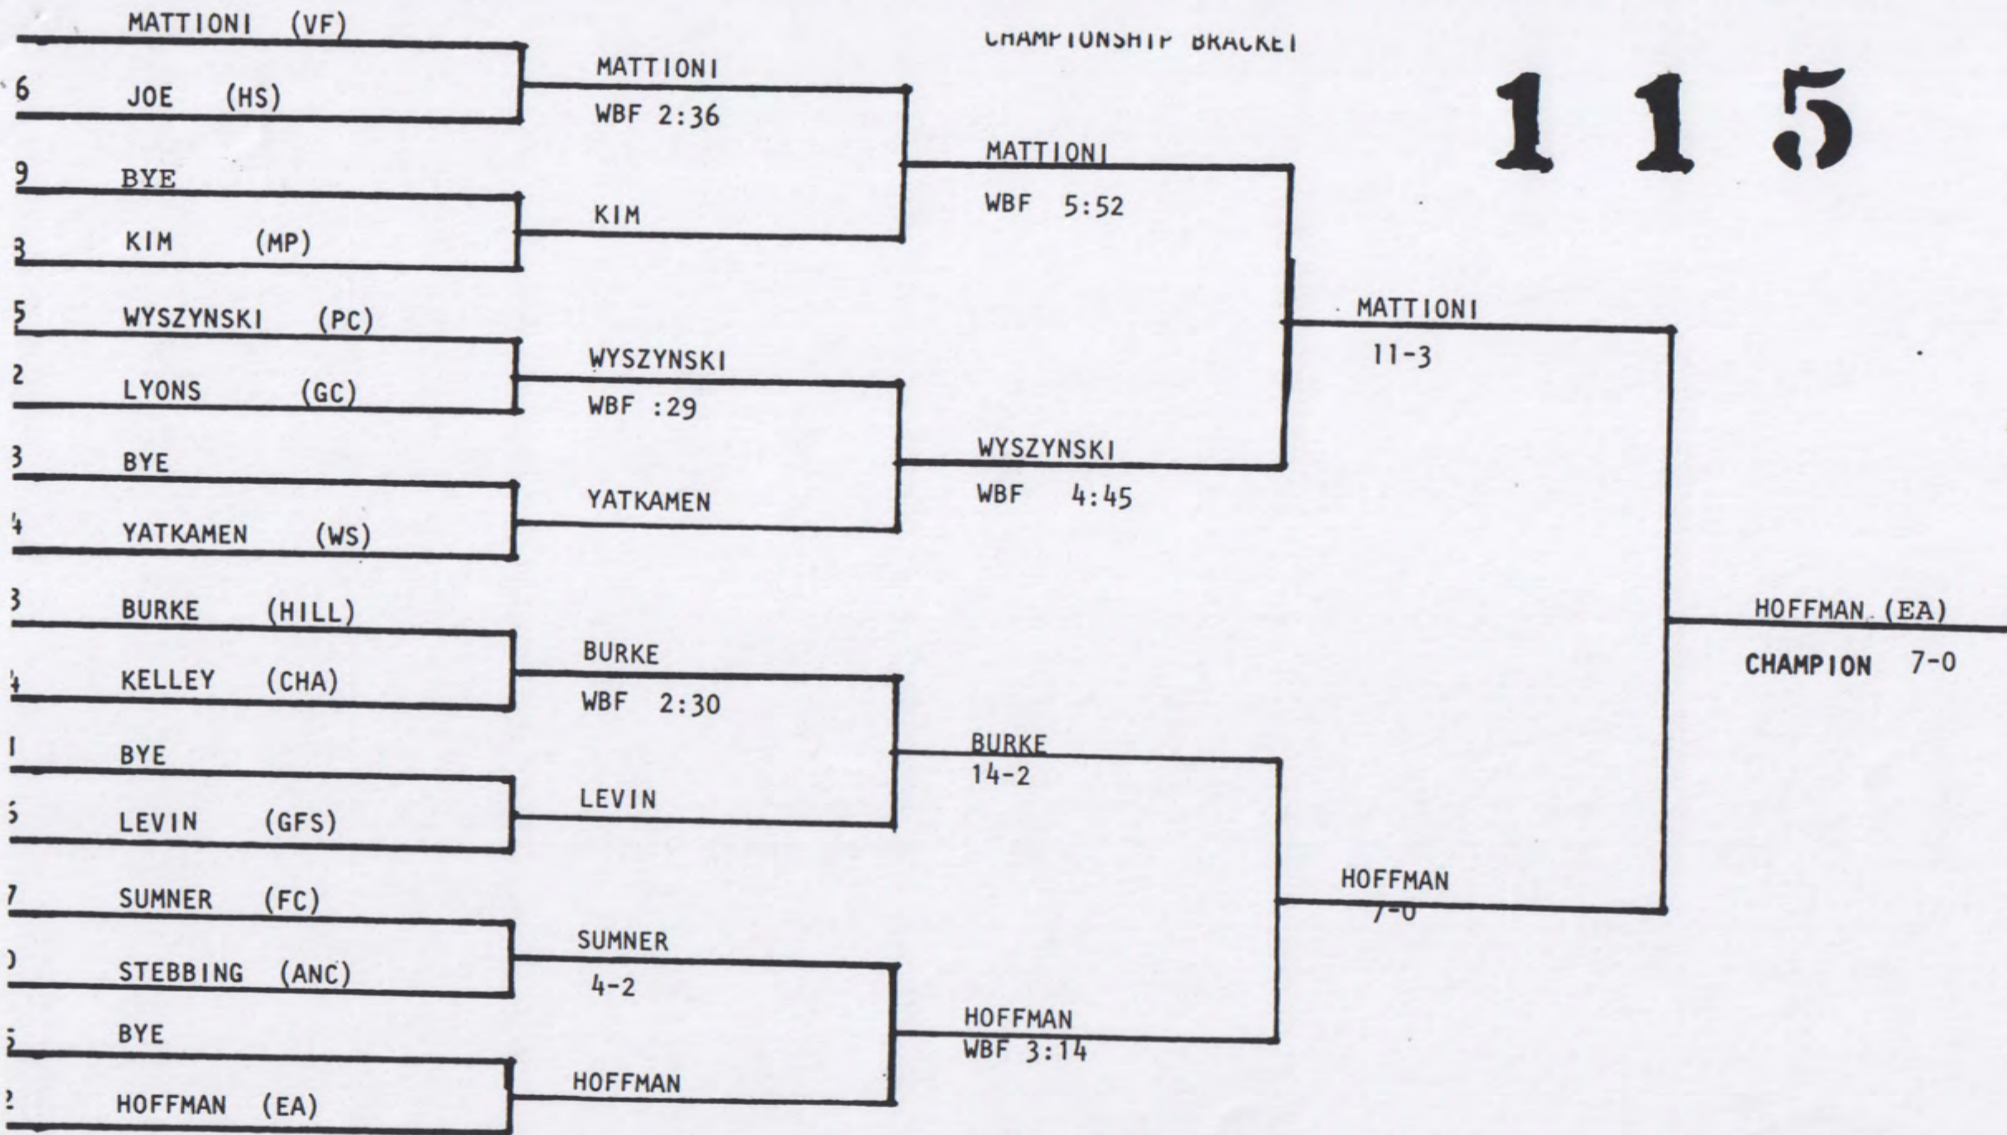

115

CHAMPIONSHIP BRACKET

CONSOLATION BRACKET