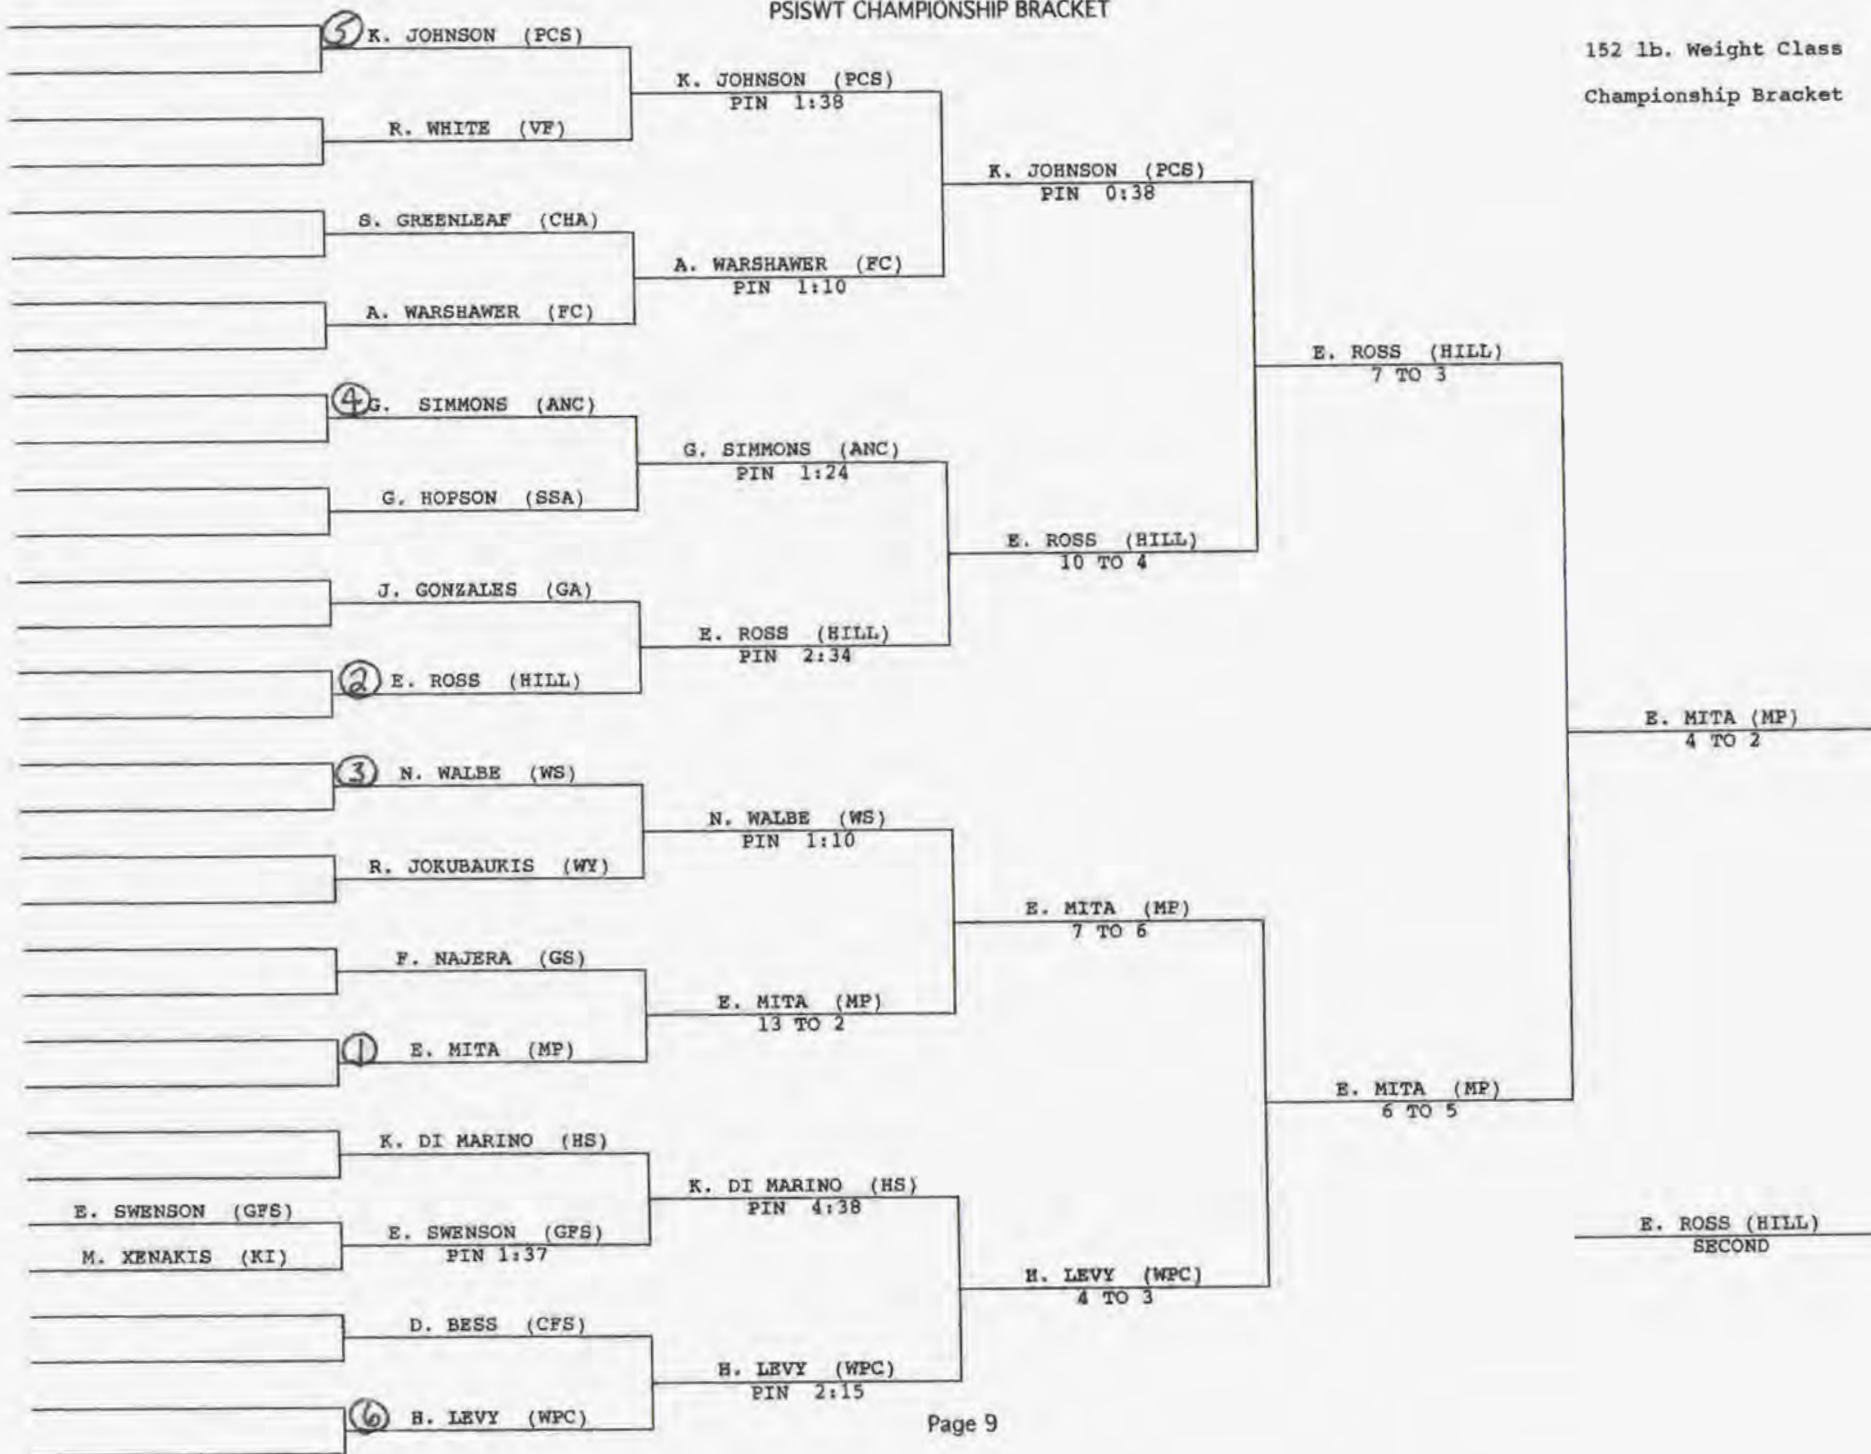

PSISWT CONSOLATION BRACKET

145 lb Weight Class  
Consolation Bracket

PSISWT CHAMPIONSHIP BRACKET

152 lb. Weight Class  
Championship Bracket