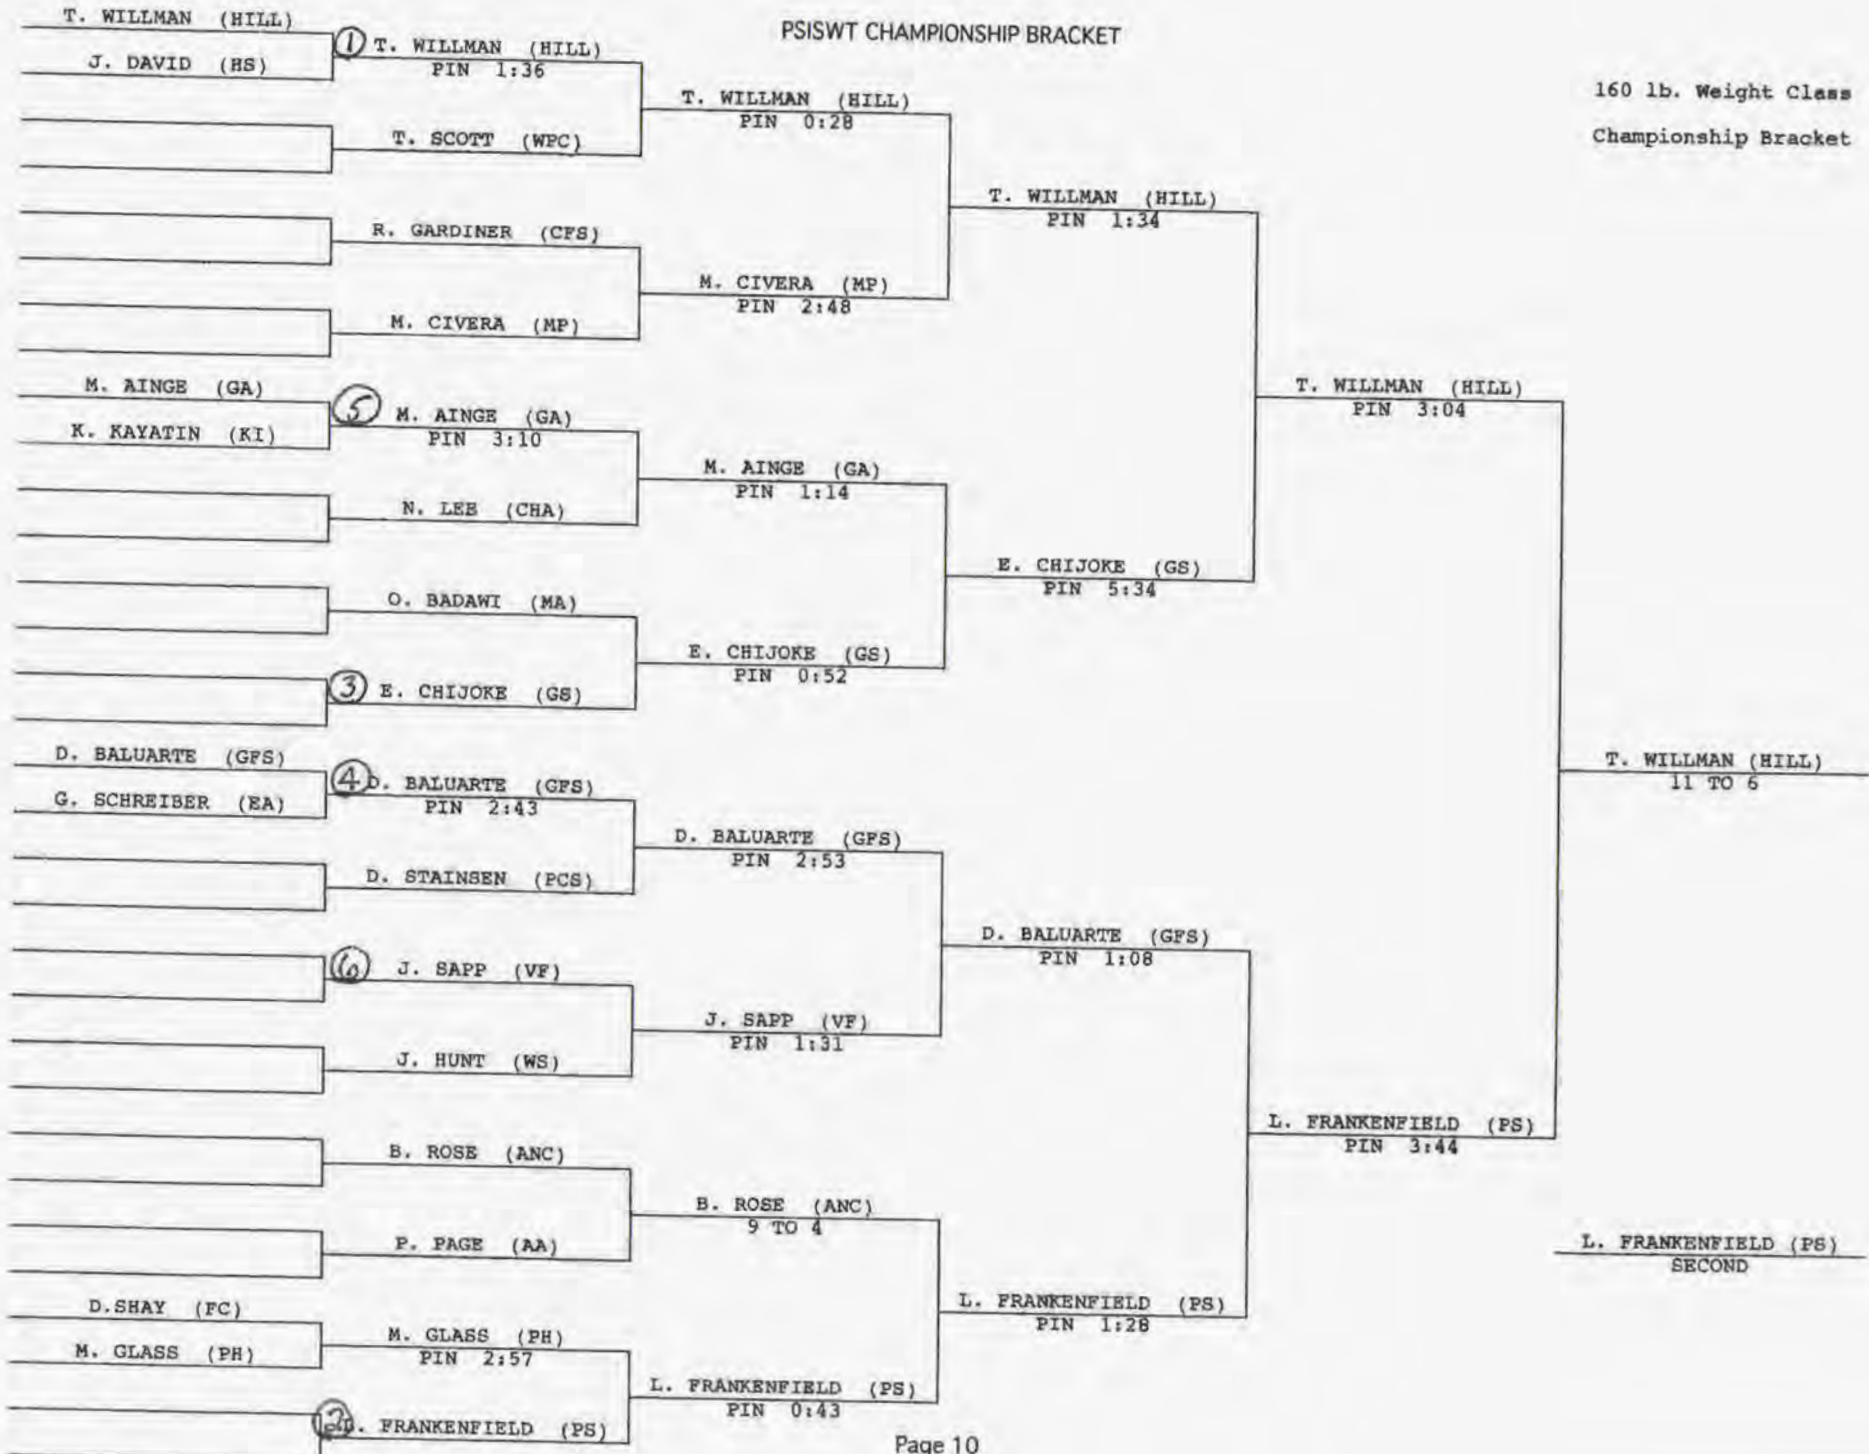

PSISWT CHAMPIONSHIP BRACKET

160 lb. Weight Class
Championship Bracket