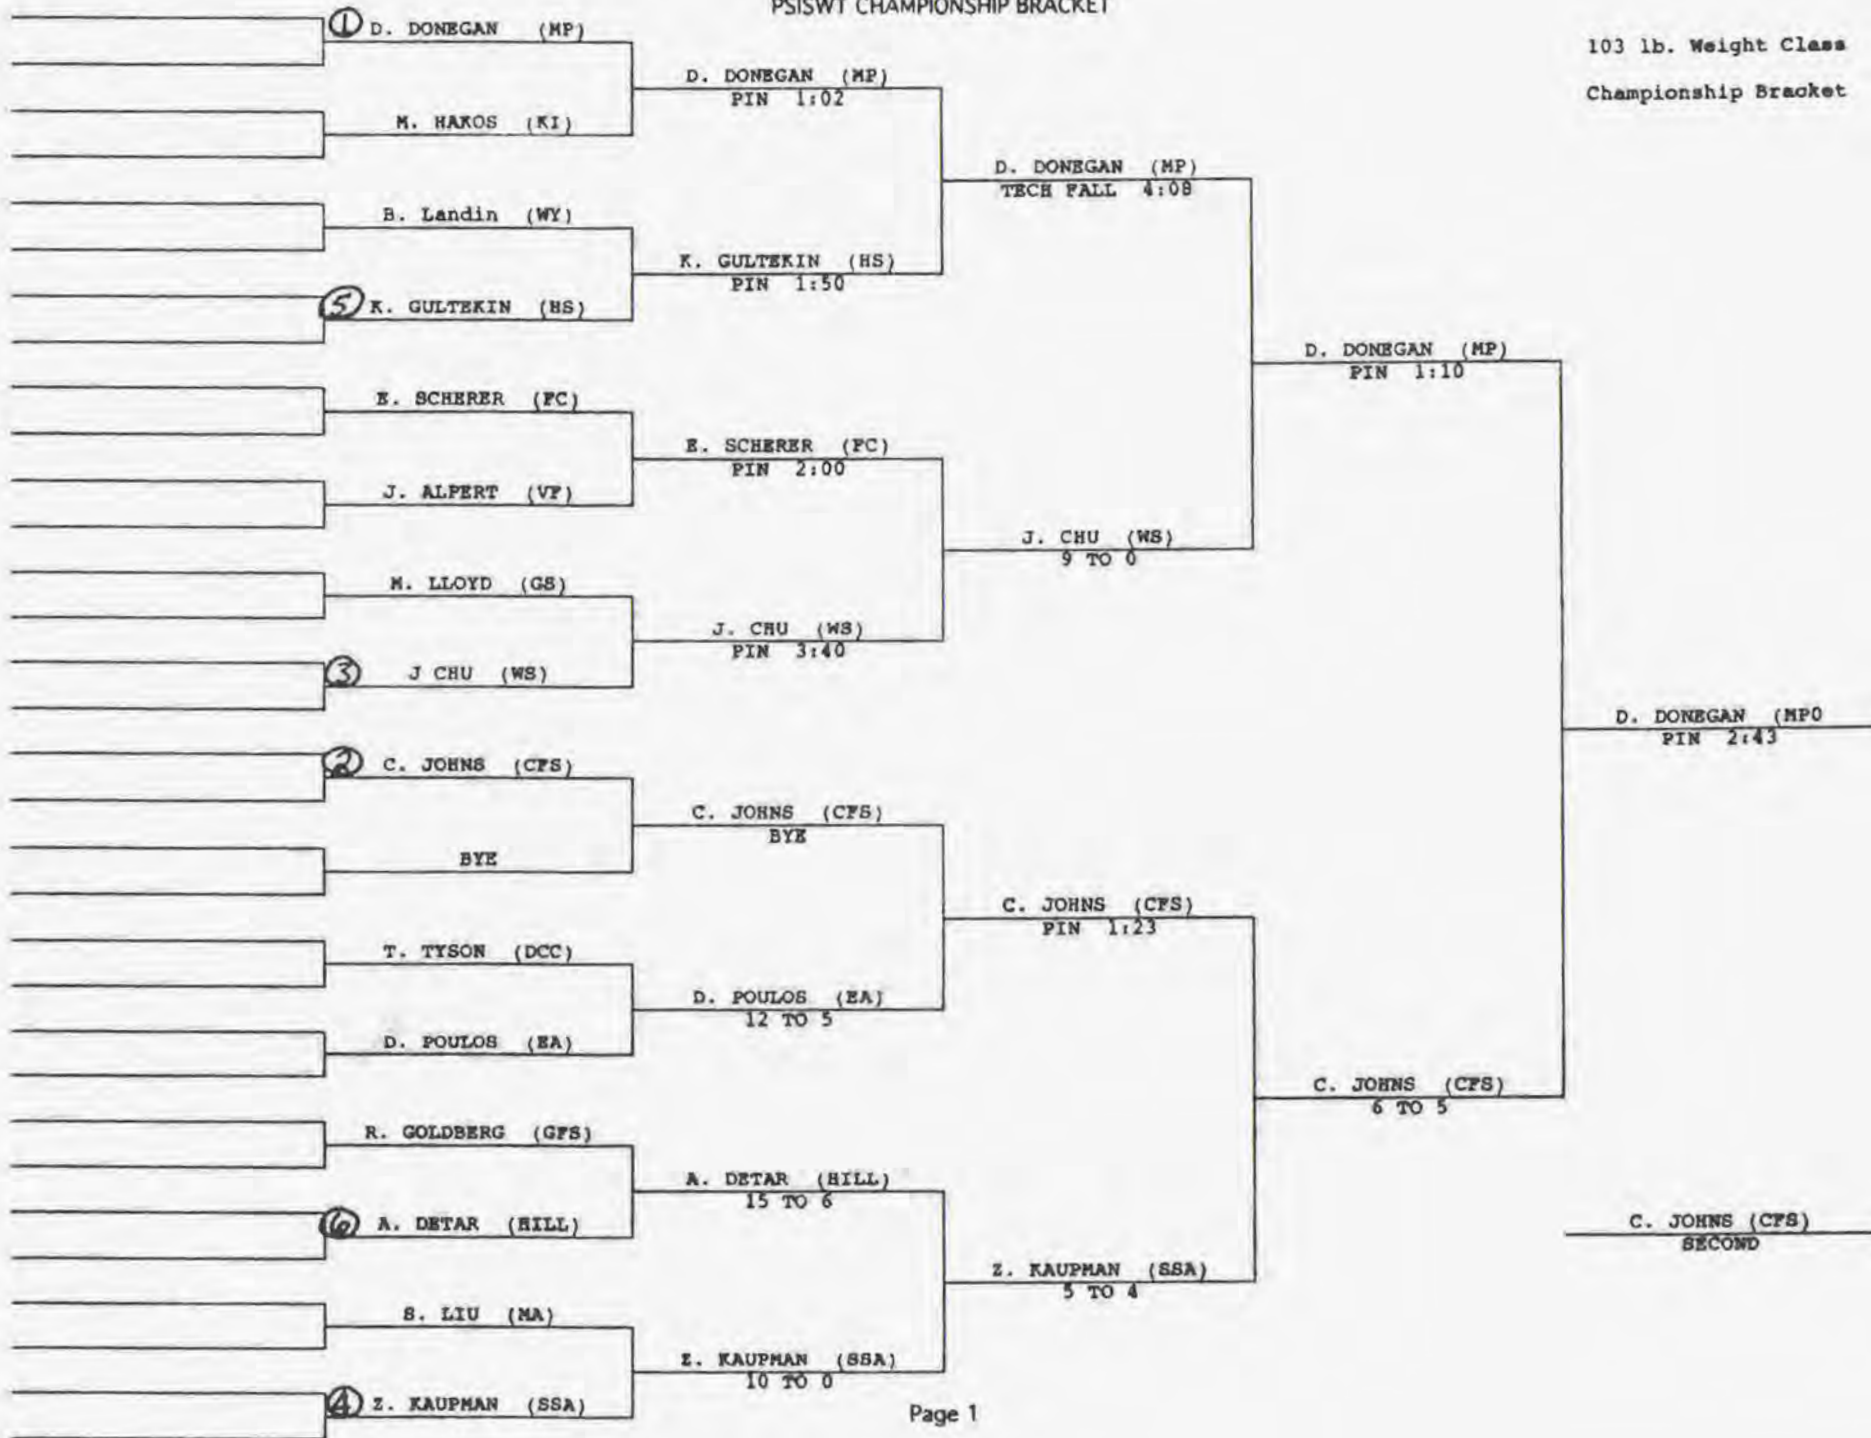

PSISWT CHAMPIONSHIP BRACKET

103 lb. Weight Class  
Championship Bracket

PSISWT CONSOLATION BRACKET

103 lb Weight Class  
Consolation Bracket

PSISWT CHAMPIONSHIP BRACKET

112 lb. Weight Class  
Championship Bracket