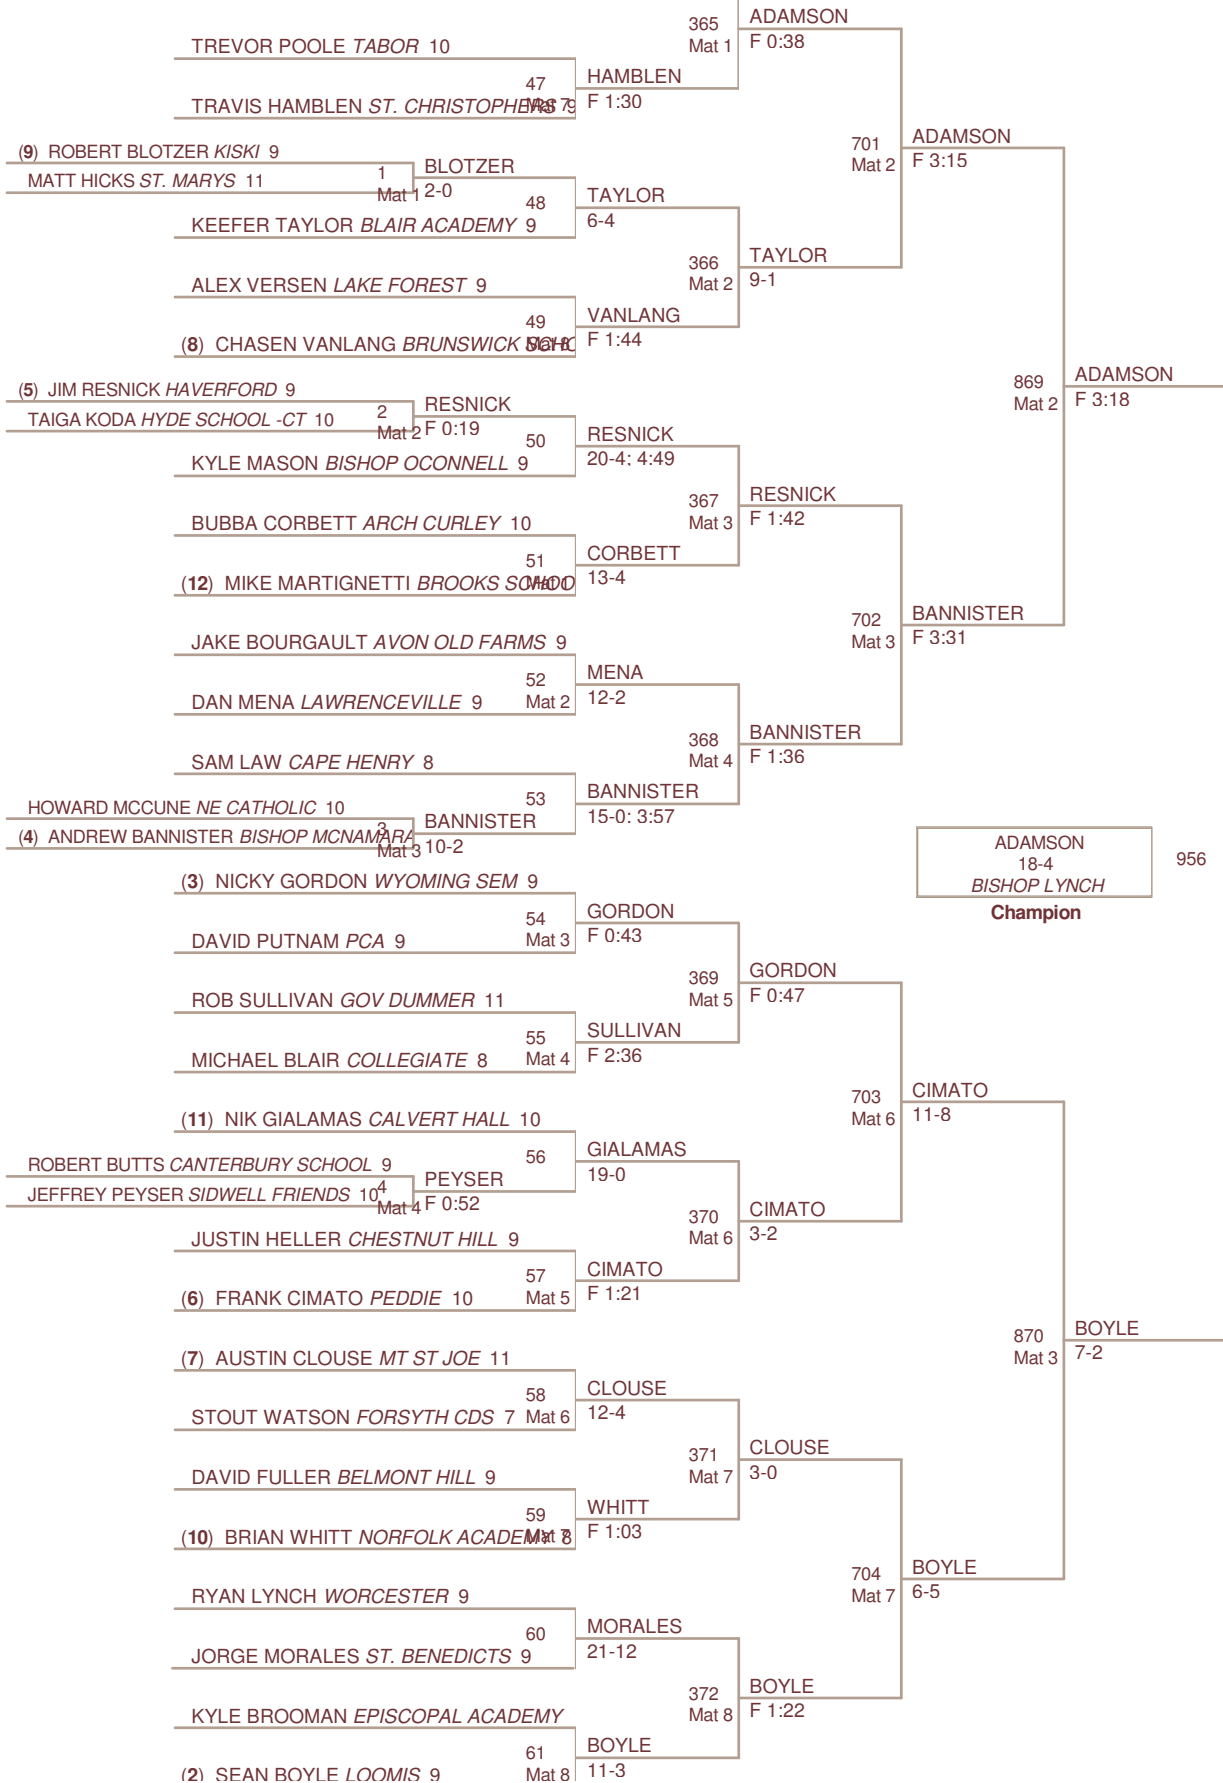

Rank	Points	Team
1.	349.5	BLAIR ACADEMY
2.	175.5	BISHOP LYNCH
3.	161.5	MCDONOGH
4.	153.0	PEDDIE
5.	142.5	MT ST JOE
6.	141.5	ST. BENEDICTS
7.	123.5	GERMANTOWN
8.	119.5	WYOMING SEM
9.	109.5	DEMATHA
10.	95.0	LOOMIS
11.	93.0	PCA
12.	78.5	ARCH CURLEY
13.	71.0	HAYERFORD
14.	68.5	ST. CHRISTOPHERS
15.	63.0	BRUNSWICK SCHOOL
15.	63.0	ST. MARKS
17.	52.0	LAWRENCEVILLE
18.	49.5	TRINITY-PAWLING
19.	48.0	FORSYTH CDS
20.	47.5	GEORGETOWN
21.	46.0	NE CATHOLIC
22.	45.5	BROOKS SCHOOL
23.	40.0	ANNAPOLIS ACS
24.	39.0	RUTGERS PREP
25.	38.0	TABOR
26.	37.0	EPISCOPAL ACADEMY
27.	34.5	BOYS LATIN
28.	34.0	CARDINAL OHARA
29.	33.0	KINKAID SCHOOL
29.	33.0	KISKI
31.	32.0	CHESTNUT HILL
31.	32.0	LI LUTHERAN
33.	30.5	CALVERT HALL
33.	30.5	MERCERSBURG
33.	30.5	PHILLIPS EXETER
36.	30.0	NORFOLK ACADEMY
37.	26.0	BISHOP OCONNELL
37.	26.0	ROMAN CATHOLIC
39.	22.5	ARCH SPALDING
39.	22.5	WESTERN RESERVE

Rank	Points	Team
41.	22.0	EPISCOPAL HS Va
41.	22.0	LOYOLA BLAKEFIELD
43.	21.0	ST. THOMAS
44.	19.5	BISHOP MCNAMARA
45.	19.0	BELMONT HILL
46.	18.0	ST. PAULS (MD)
47.	17.0	CAPE HENRY
48.	16.0	CHESHIRE ACADEMY
48.	16.0	PHILLIPS ACADEMY
48.	16.0	ST. MARYS RYKEN
48.	16.0	TRINITY CHRISTIAN
52.	15.0	ARLINGTON GRACE
52.	15.0	AVON OLD FARMS
52.	15.0	NORTHFIELD MH
52.	15.0	ROXBURY LATIN
52.	15.0	ST. STEPHENS
57.	14.0	CANTERBURY SCHOOL
57.	14.0	GREENS FARMS
57.	14.0	LA SALLE
57.	14.0	VALLEY FORGE
61.	13.0	HARGRAVE MILITARY
61.	13.0	HILL
61.	13.0	ST. MARYS
64.	12.0	LANDON
64.	12.0	POMFRET
66.	11.0	MALVERN PREP
66.	11.0	WOODBERRY FOREST
68.	10.0	FATHER JUDGE
68.	10.0	GOV DUMMER
68.	10.0	MILTON ACADEMY
71.	9.0	PENN CHARTER
71.	9.0	SIDWELL FRIENDS
73.	8.0	BUCKINGHAM BROWNE
73.	8.0	BULLIS SCHOOL
73.	8.0	CONWELL-EGAN
76.	7.0	GERMANTOWN FRIENDS
76.	7.0	GOOD COUNSEL
76.	7.0	MARET SCHOOL
76.	7.0	THAYER
76.	7.0	WEST-MONT CHRISTIAN

Rank	Points	Team
81.	6.0	ANC
81.	6.0	ARCH WOOD
81.	6.0	CHOATE ROSEMARY
81.	6.0	COLLEGIATE
81.	6.0	PAUL VI
81.	6.0	ST. PAULS (NH)
81.	6.0	ST. VINCENT PALLOTTI
88.	5.0	BISHOP DUNNE
88.	5.0	POLY PREP
88.	5.0	POTOMAC
91.	4.0	BENEDICTINE
91.	4.0	CHRISTCHURCH
91.	4.0	COVENANT
91.	4.0	GEORGE SCHOOL
91.	4.0	GONZAGA
91.	4.0	ST. ALBANS
91.	4.0	TILTON
98.	3.0	CASADY SCHOOL
98.	3.0	PROVIDENCE CDS
98.	3.0	ST. JOSEPHS PREP
101.	2.0	MASSANUTTEN
102.	1.0	JOHN CARROLL
103.	0.0	CARD DOUGHERTY
103.	0.0	DEERFIELD ACADEMY
103.	0.0	EPISCOPAL HS Tx
103.	0.0	FAY SCHOOL
103.	0.0	GEORGETOWN DAY
103.	0.0	GILMAN
103.	0.0	GROTON SCHOOL
103.	0.0	HYDE SCHOOL -CT
103.	0.0	LAKE FOREST
103.	0.0	LAWRENCE
103.	0.0	MSGR BONNER
103.	0.0	NOBLE & GREENOUGH
103.	0.0	SALISBURY
103.	0.0	SECOND BAPTIST
103.	0.0	VES
103.	0.0	WILBRAHAM
103.	0.0	WORCESTER

103 Lbs

(1) RILEY ADAMSON