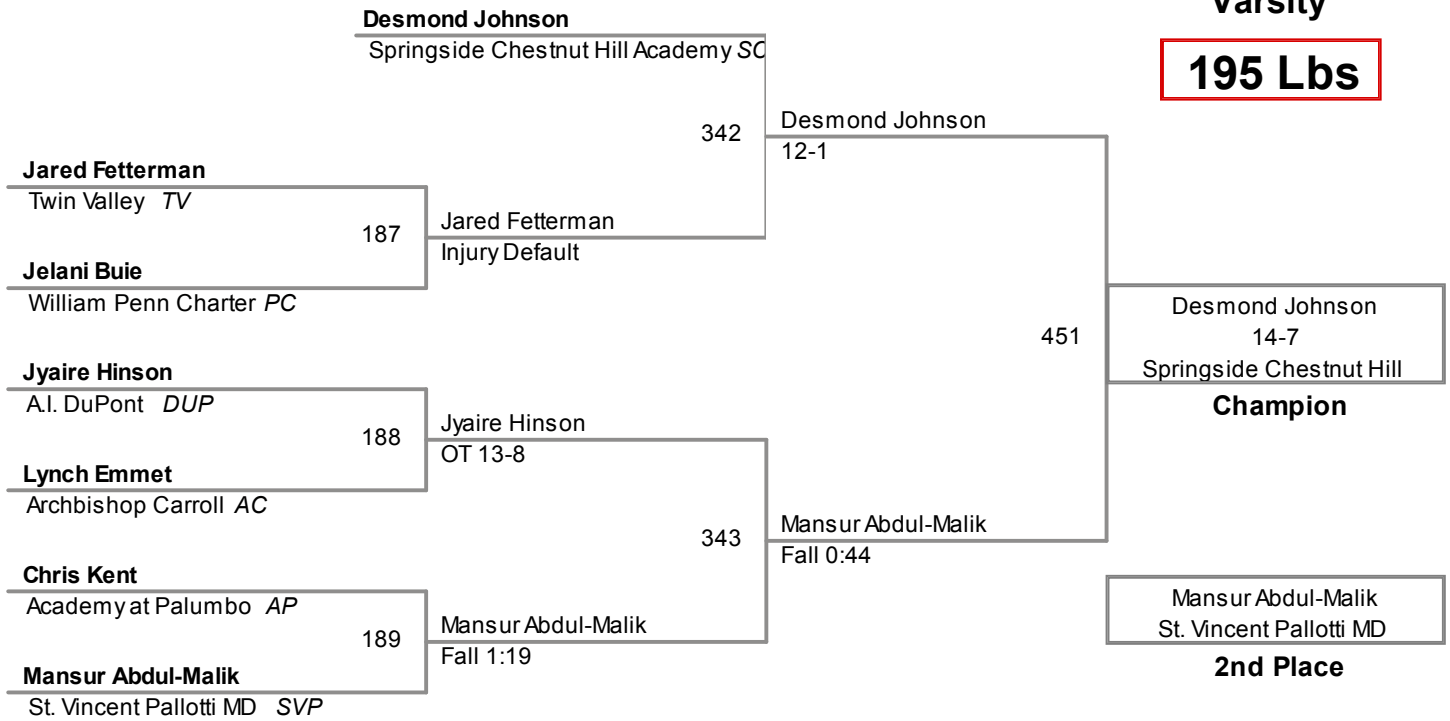

**GA Invitational
Varsity**

160 Lbs

**GA Invitational
Varsity**

170 Lbs

**GA Invitational
Varsity**

182 Lbs

GA Invitational Varsity

195 Lbs

**GA Invitational
Varsity**

220 Lbs

GA Invitational Varsity

285 Lbs