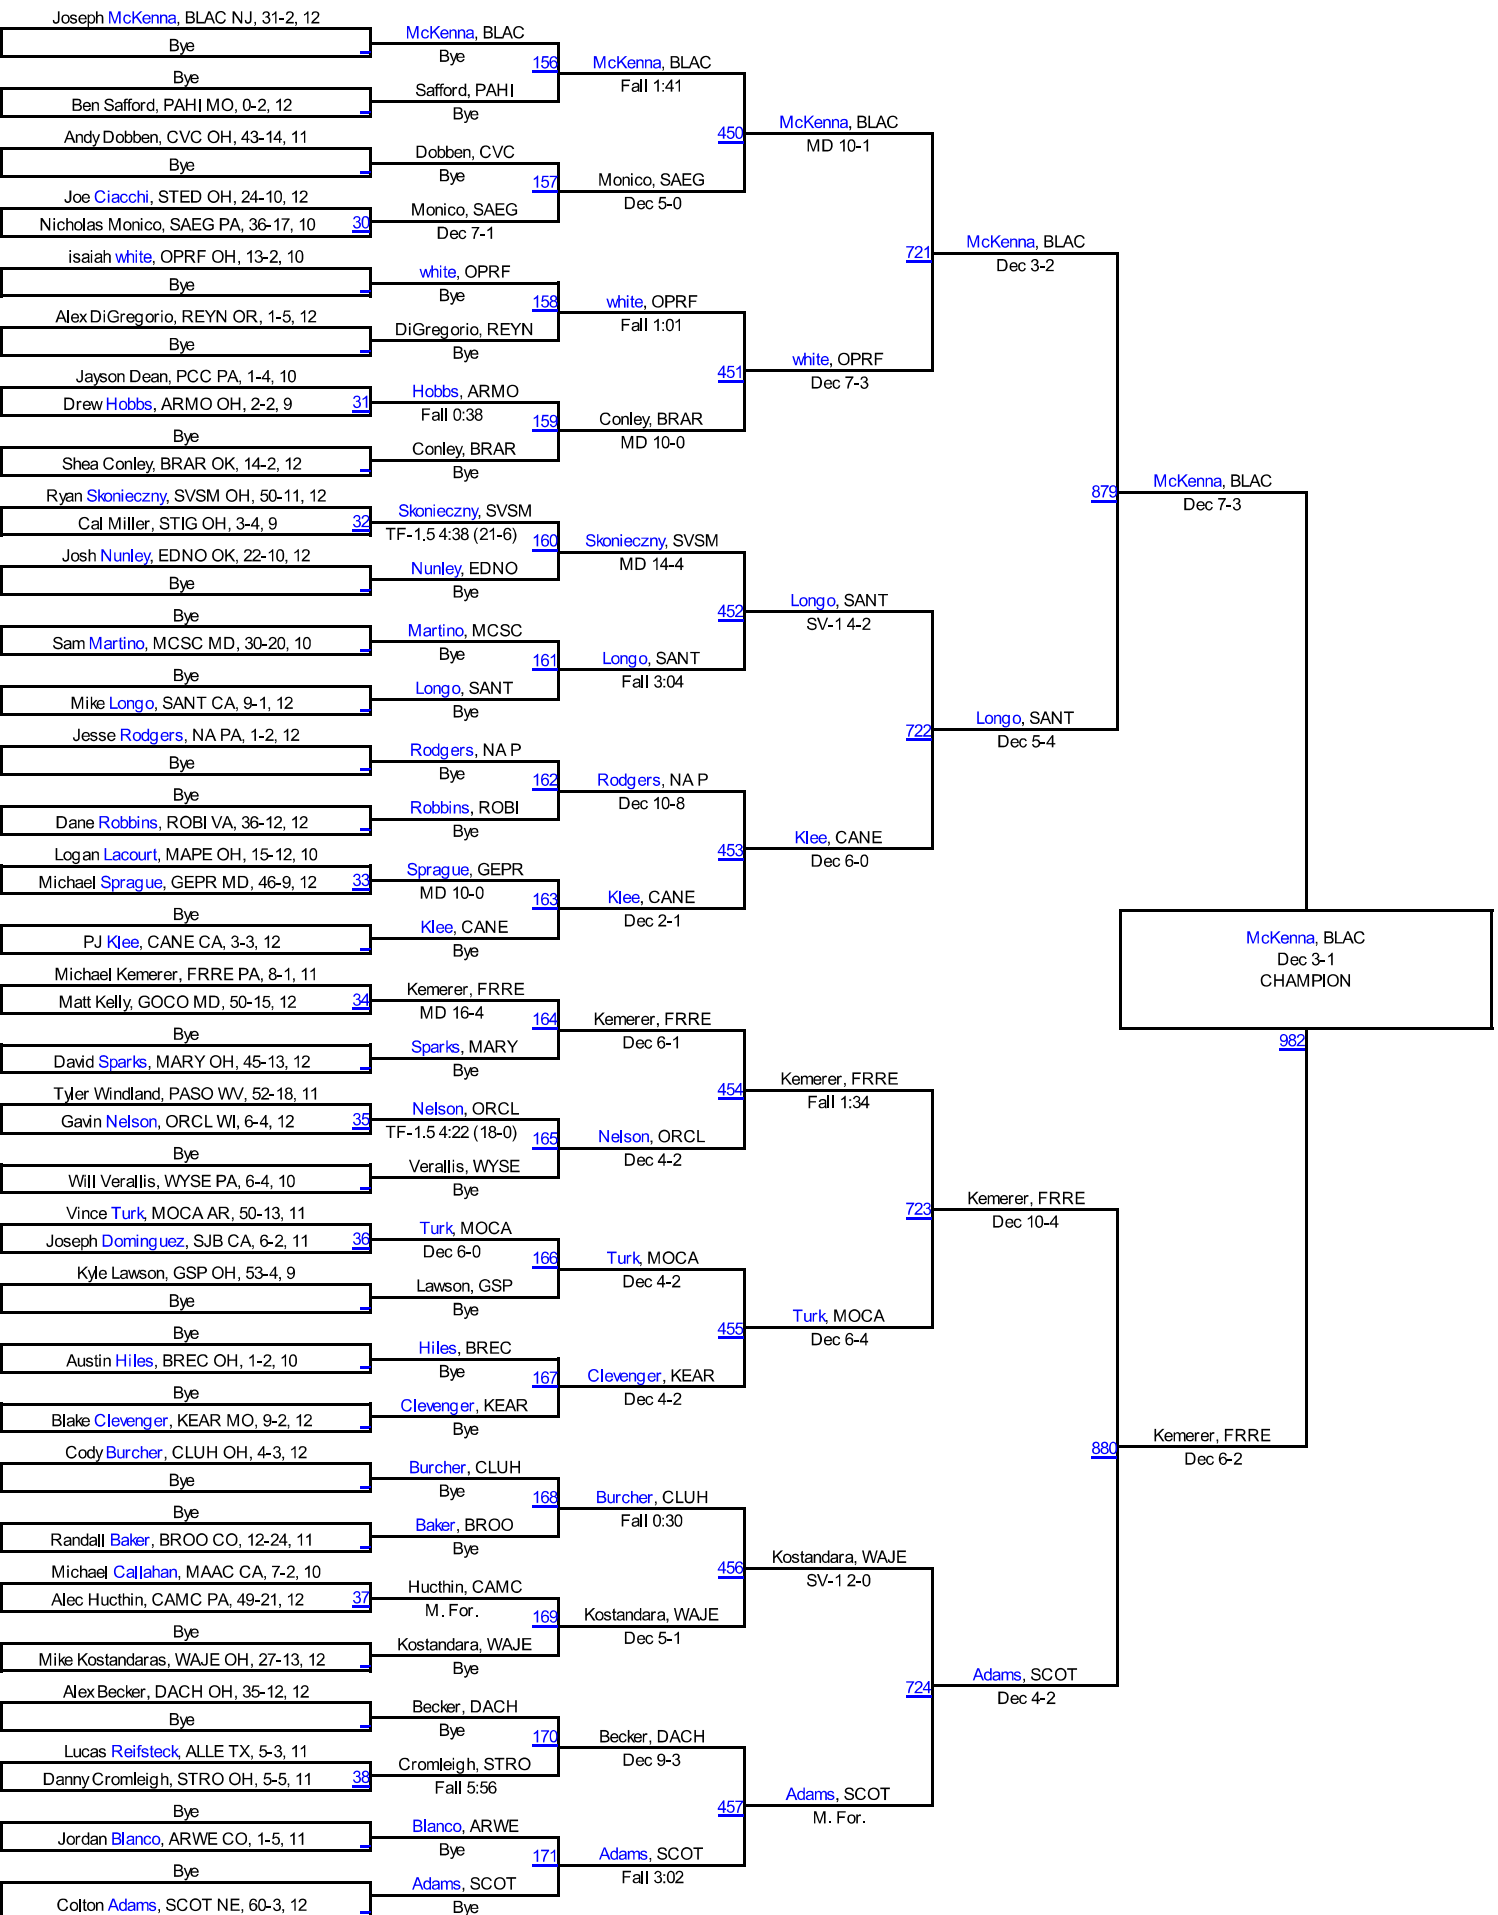

Walsh Ironman 2013

106

Walsh Ironman 2013

113

Walsh Ironman 2013

120

Assad, BREC
Dec 3-1
THIRD

Walsh Ironman 2013

132

Walsh Ironman 2013

145

Walsh Ironman 2013

152

Walsh Ironman 2013

160

Walsh Ironman 2013