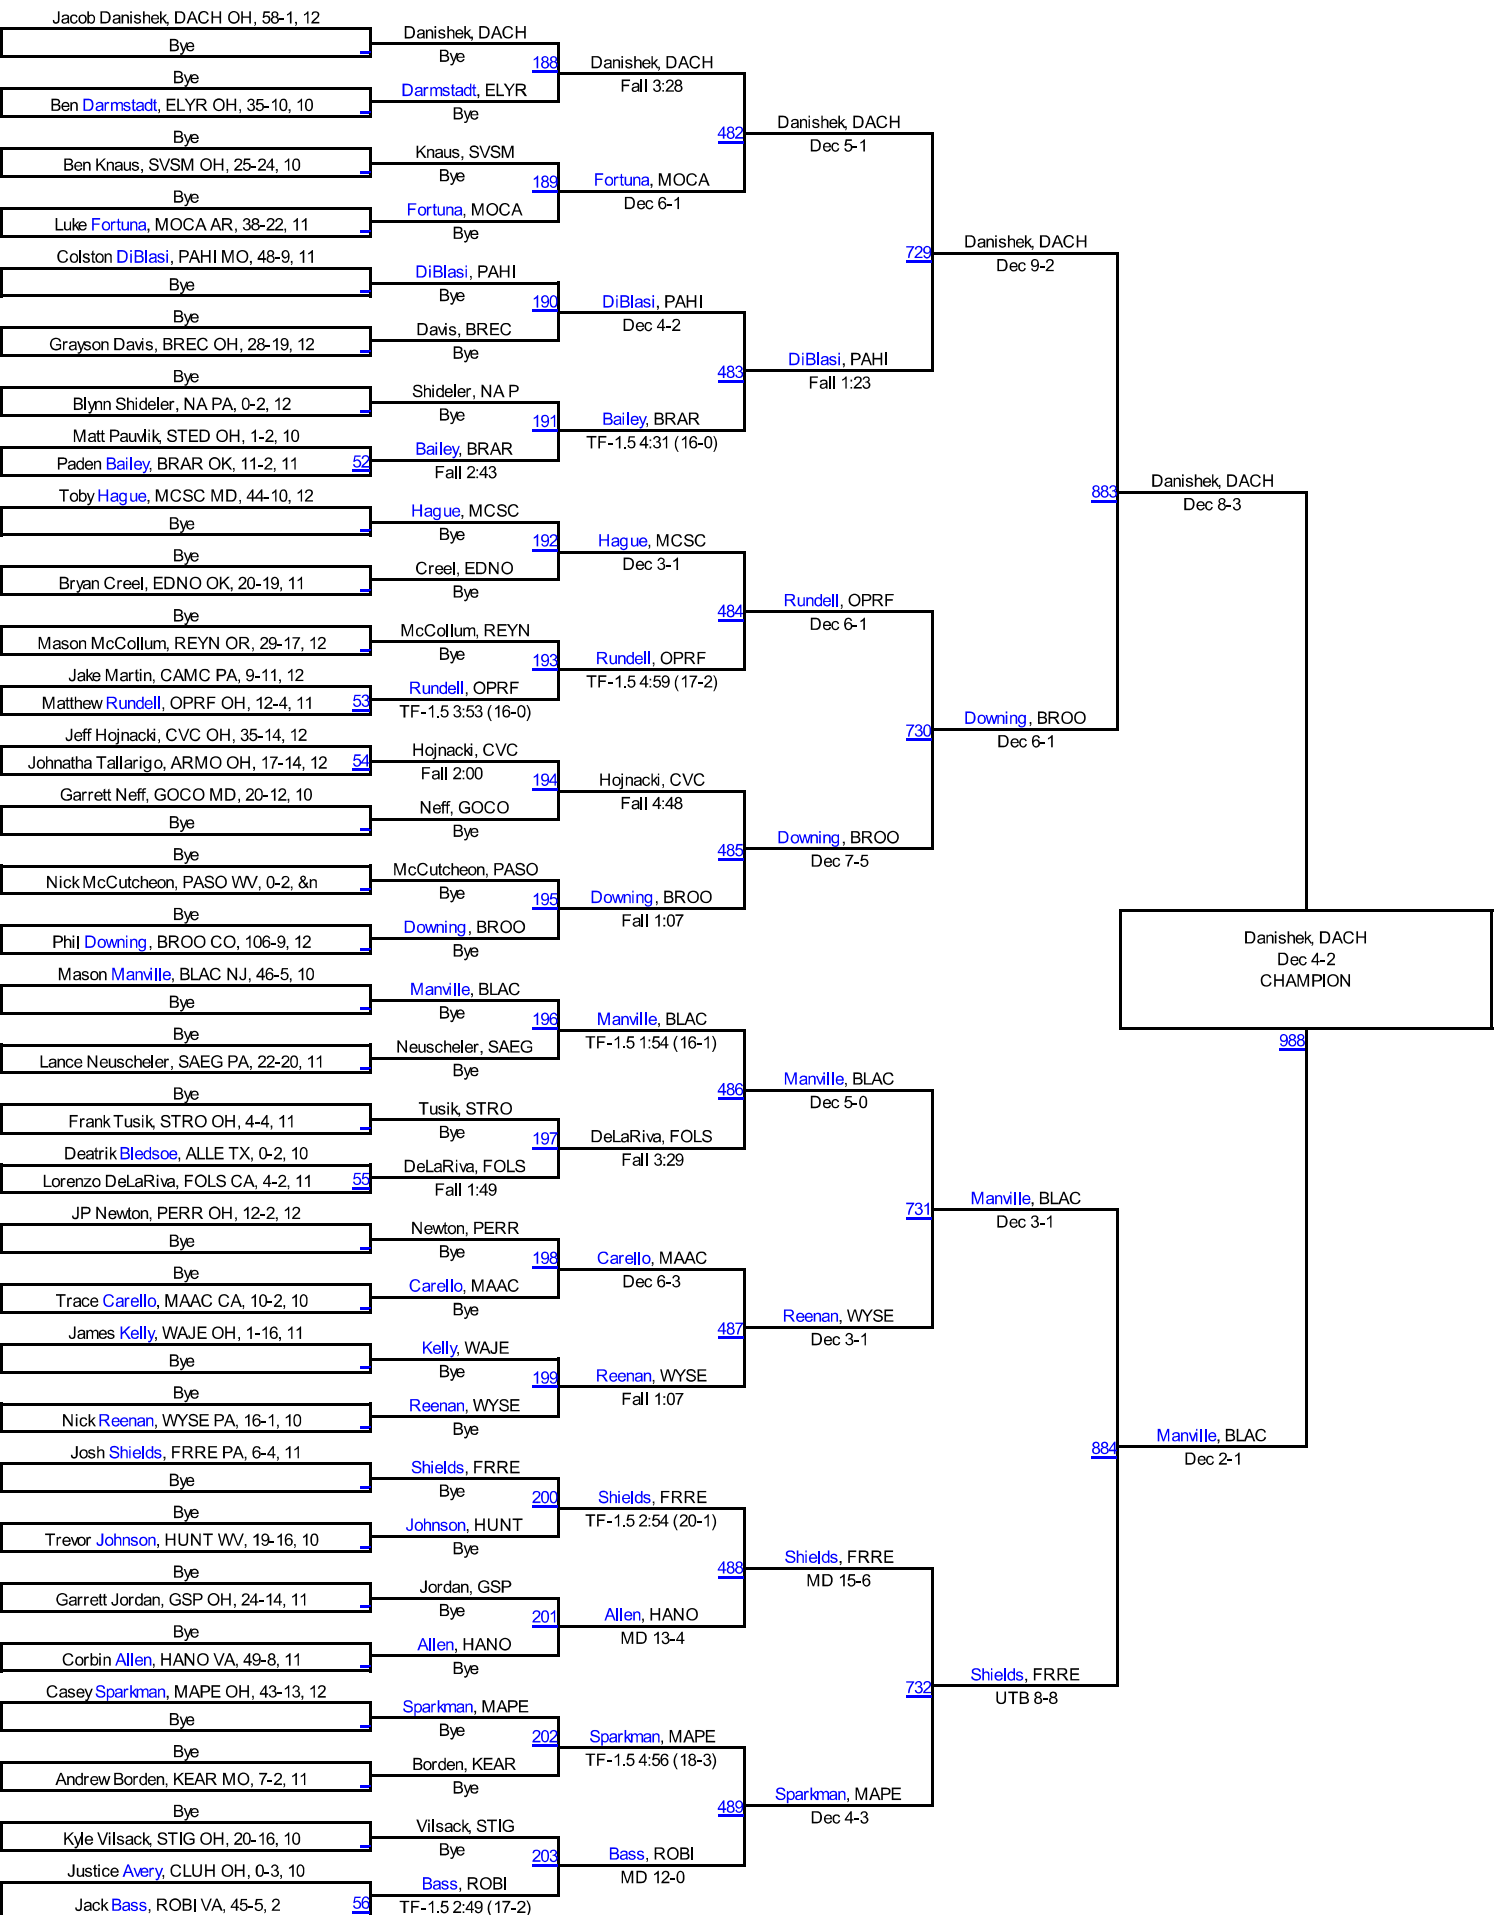

Walsh Ironman 2013

106

Walsh Ironman 2013

113

Walsh Ironman 2013

120

Assad, BREC
Dec 3-1
THIRD

Walsh Ironman 2013

132

Walsh Ironman 2013

145

Walsh Ironman 2013

152

Walsh Ironman 2013

160

Walsh Ironman 2013

182

Walsh Ironman 2013

195

Walsh Ironman 2013

285