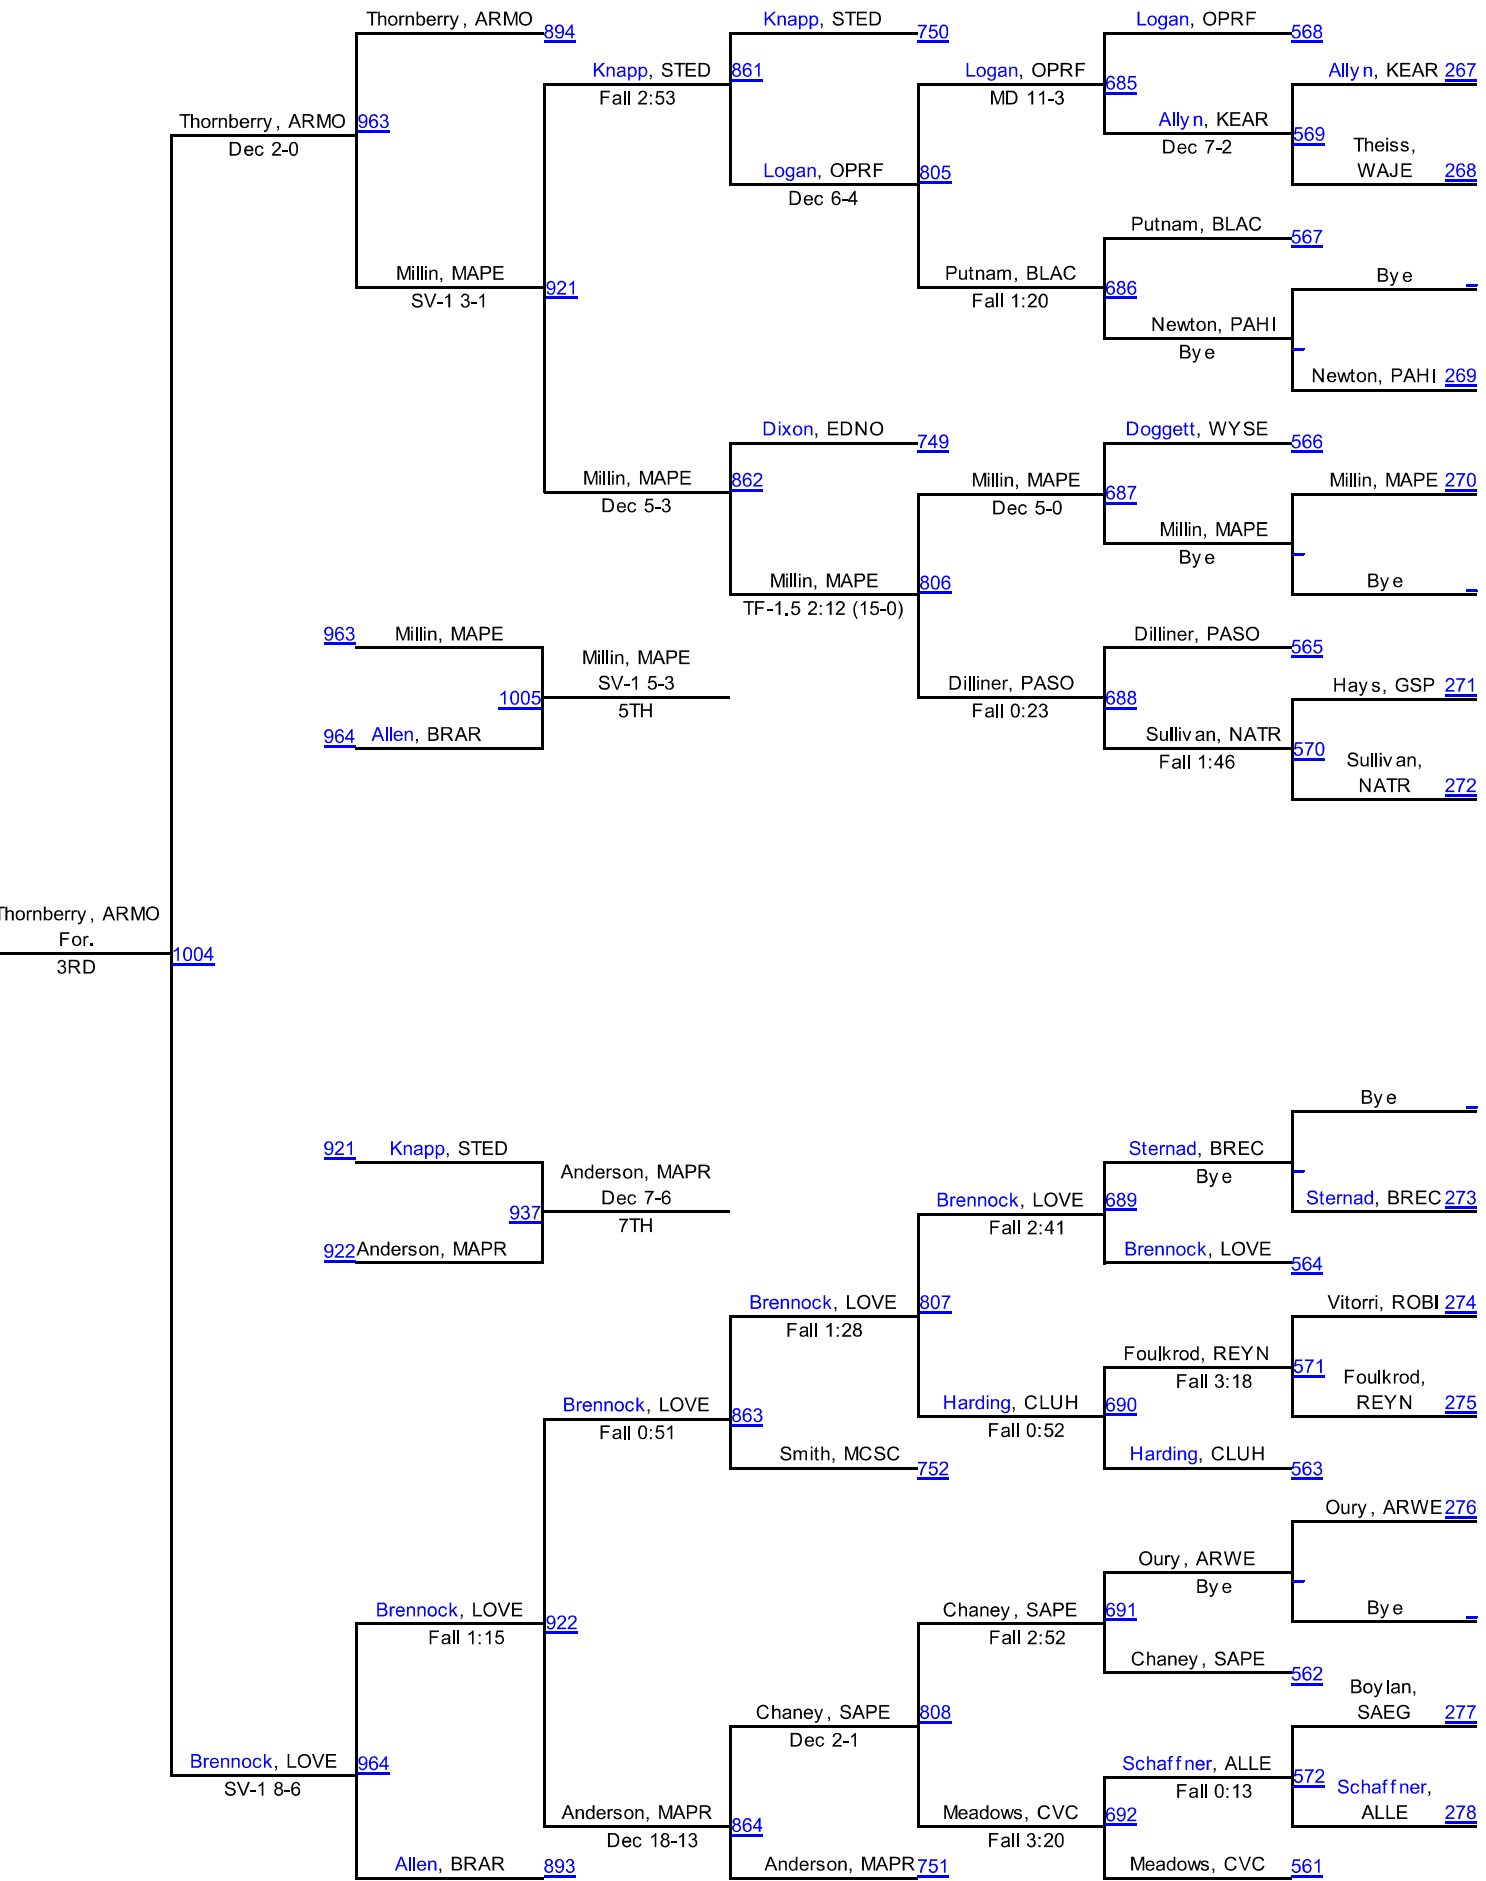

Walsh Ironman 2013

106

Walsh Ironman 2013

113

Walsh Ironman 2013

120

Assad, BREC
Dec 3-1
THIRD

Walsh Ironman 2013

132

Walsh Ironman 2013

145

Walsh Ironman 2013

152

Walsh Ironman 2013

160

Walsh Ironman 2013

182

Walsh Ironman 2013

195

Walsh Ironman 2013

285