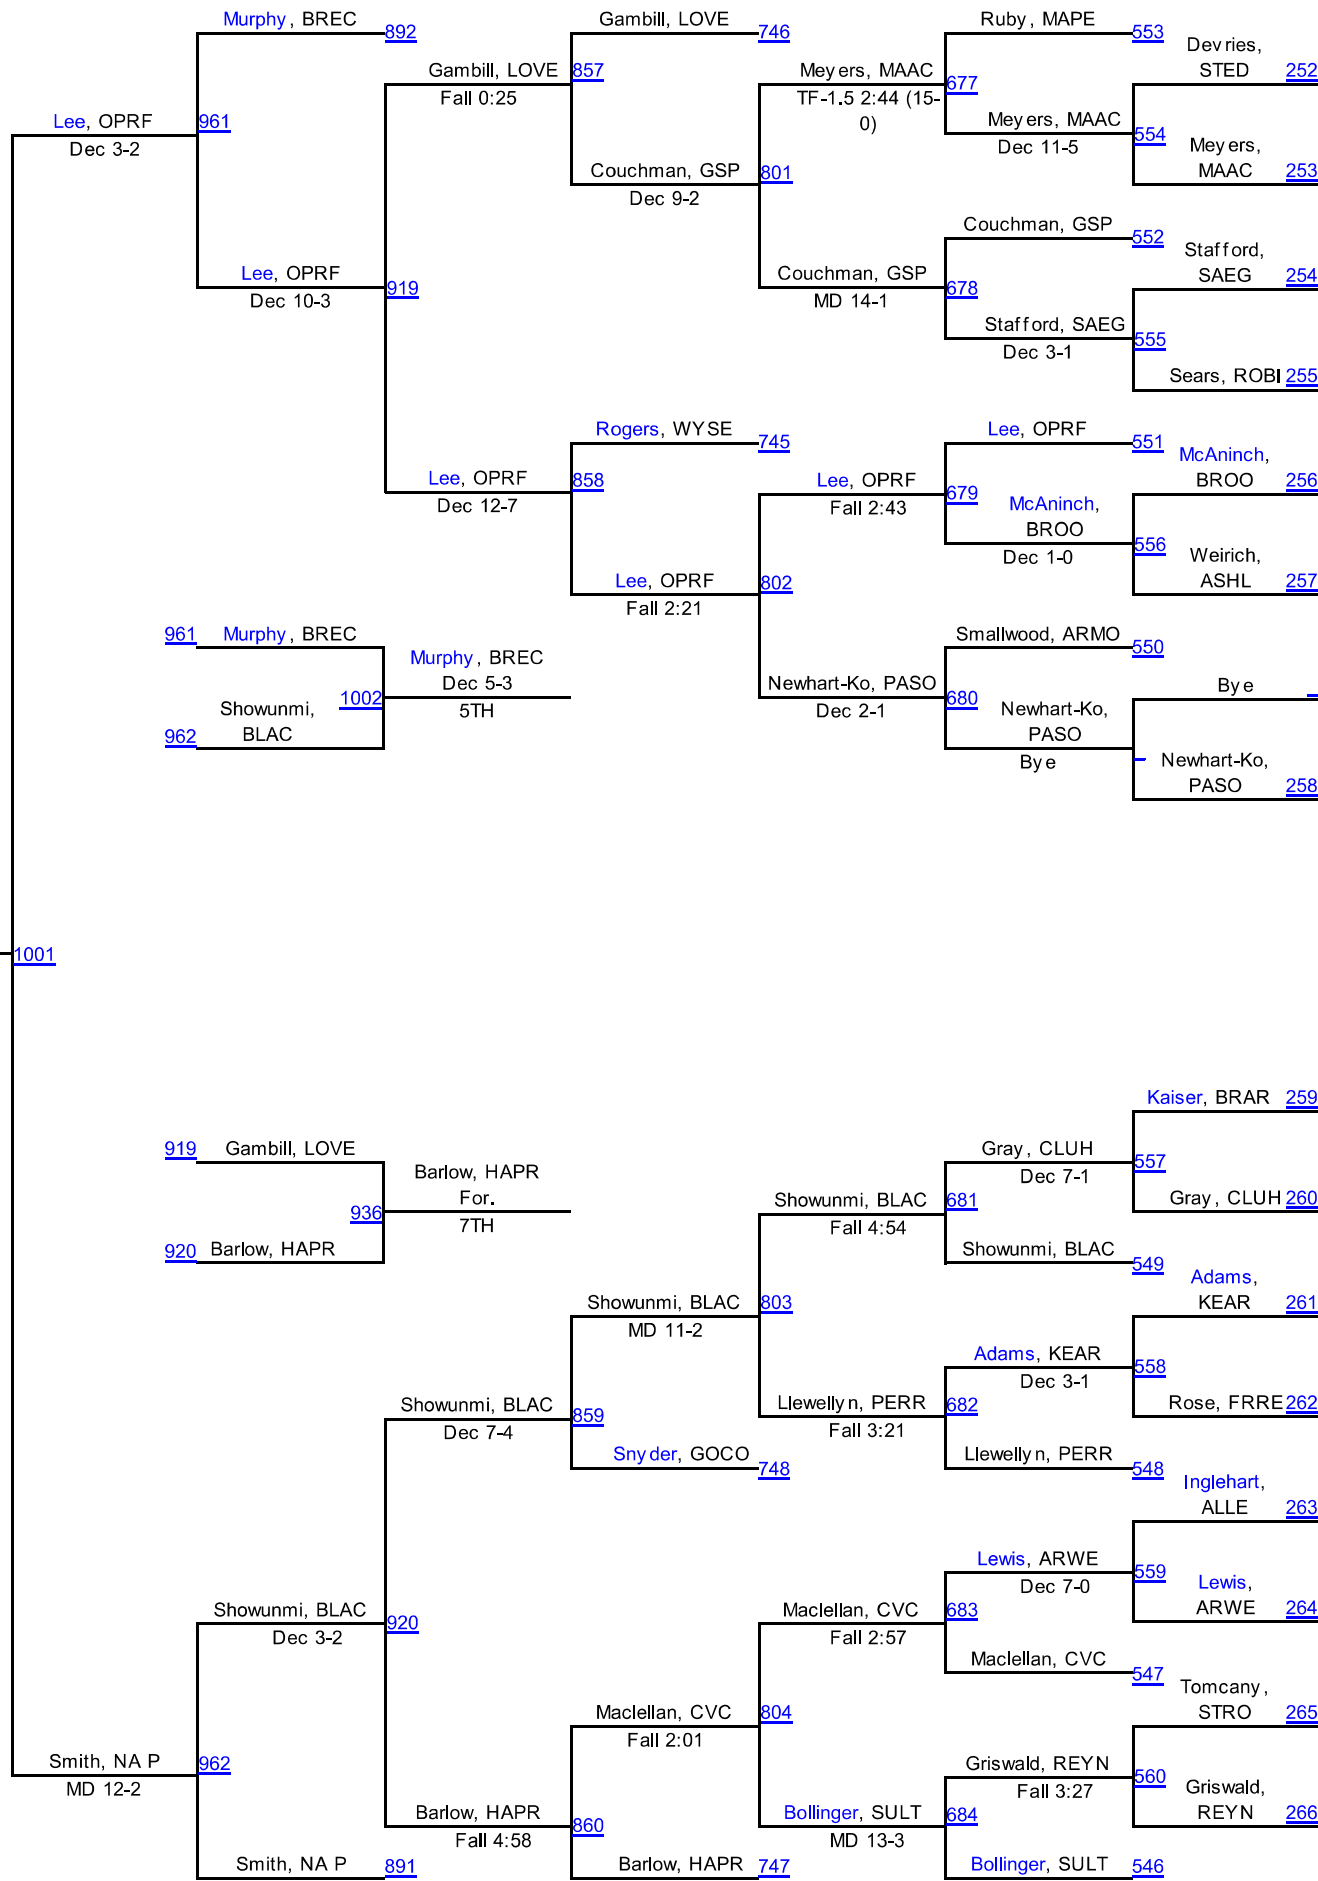

Walsh Ironman 2013

106

Walsh Ironman 2013

113

Walsh Ironman 2013

120

Assad, BREC
Dec 3-1
THIRD

Walsh Ironman 2013

132

Walsh Ironman 2013

145

Walsh Ironman 2013

152

Walsh Ironman 2013

160

Walsh Ironman 2013

182

Walsh Ironman 2013

195

Walsh Ironman 2013

285