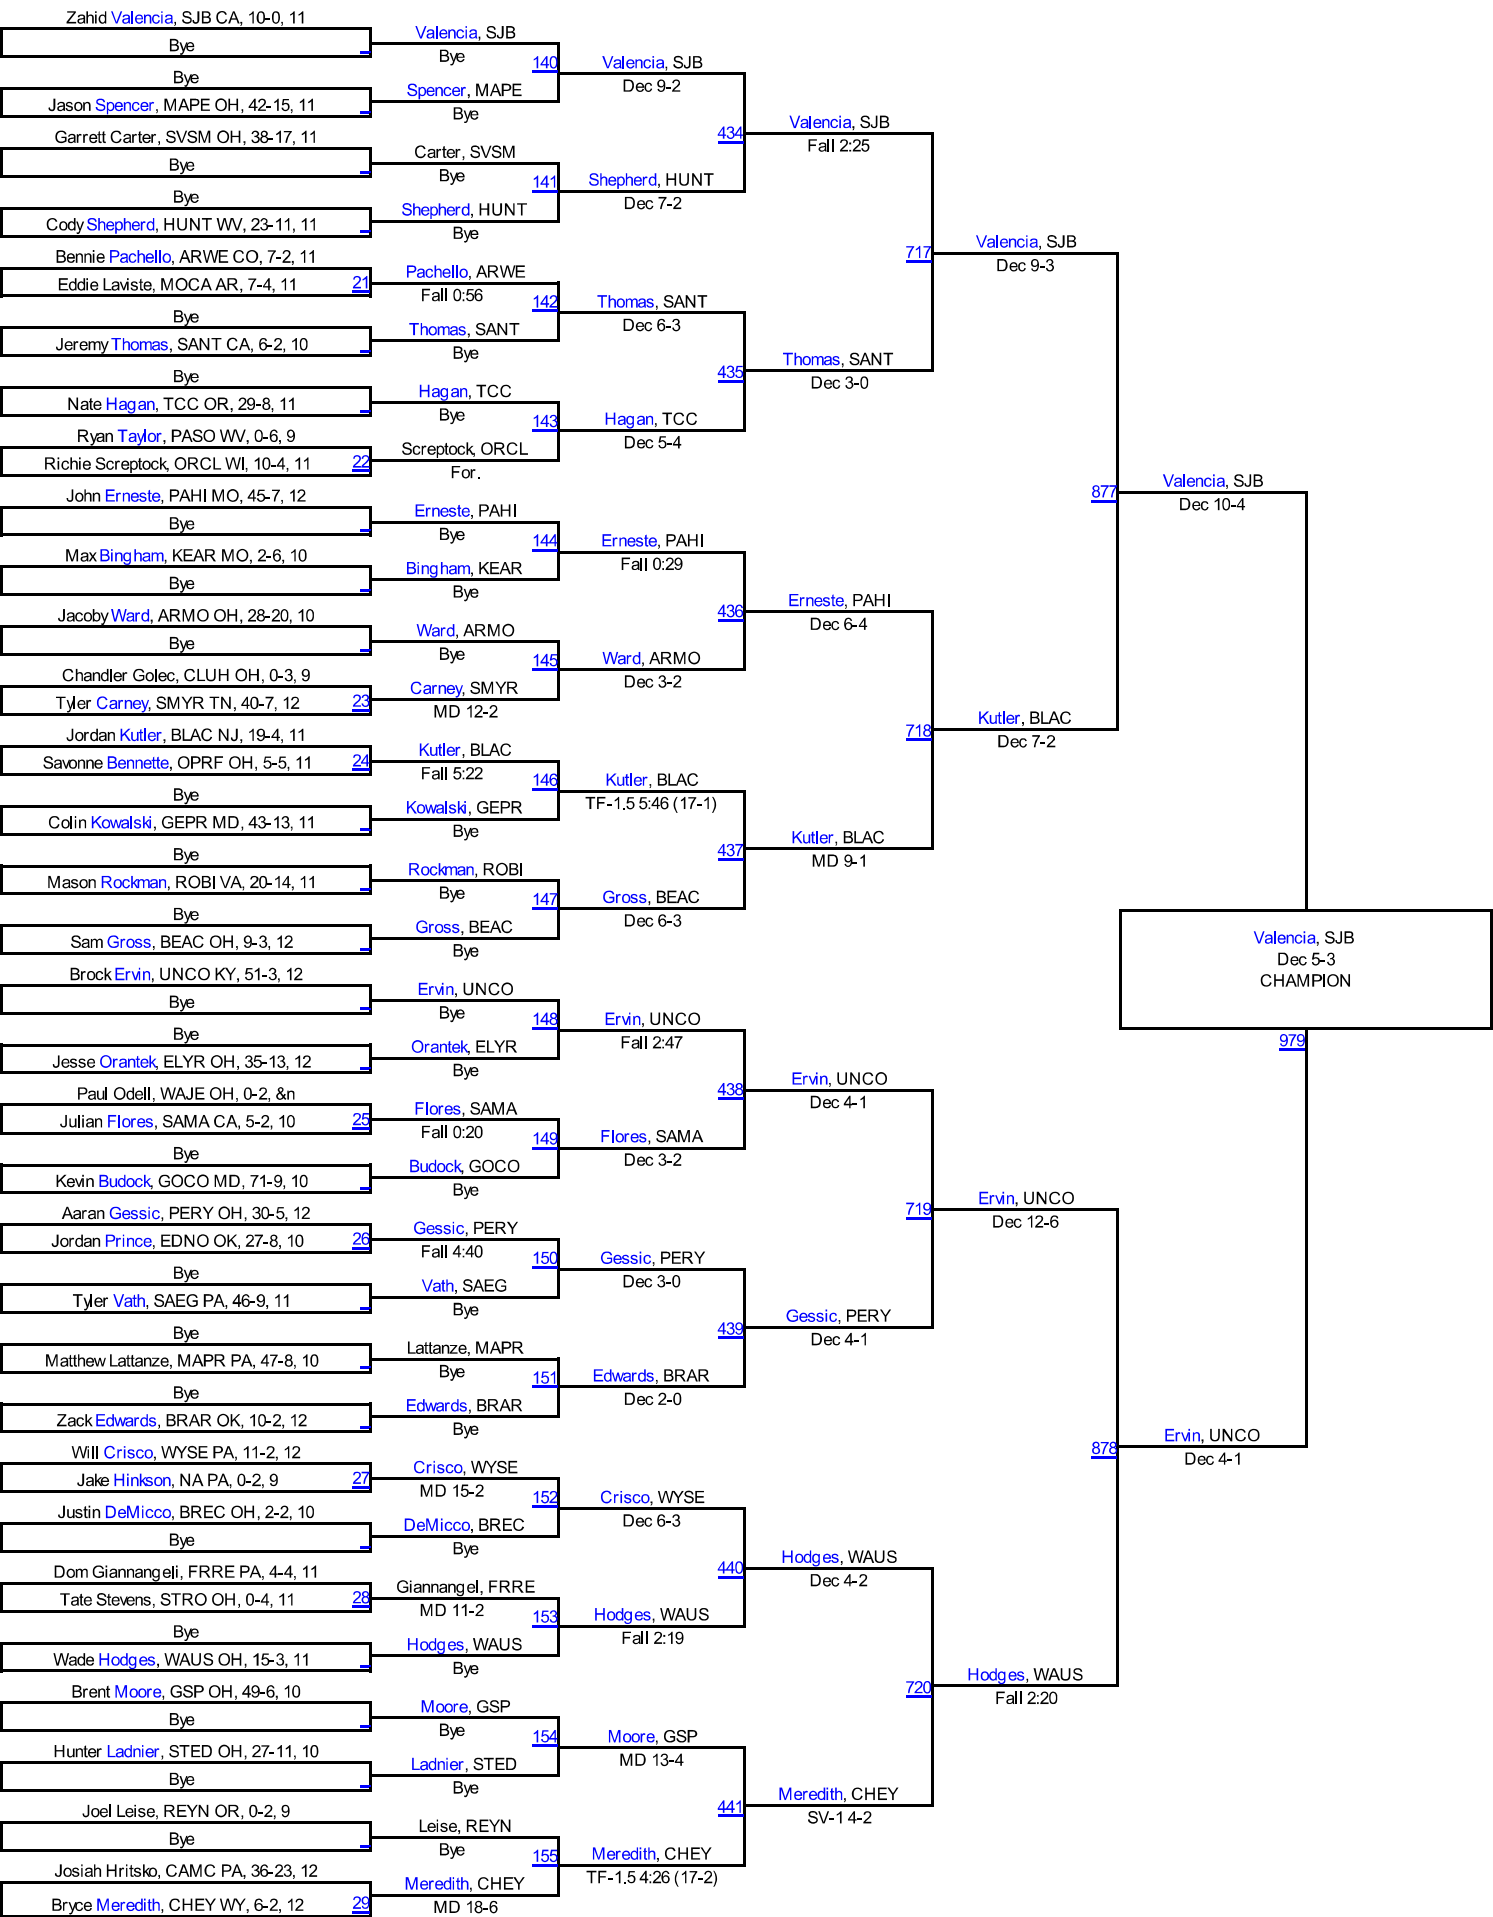

Walsh Ironman 2013

106

Walsh Ironman 2013

113

Walsh Ironman 2013

120

Assad, BREC
Dec 3-1
THIRD

Walsh Ironman 2013

132

Walsh Ironman 2013

145

Walsh Ironman 2013

152

Walsh Ironman 2013

160

Walsh Ironman 2013