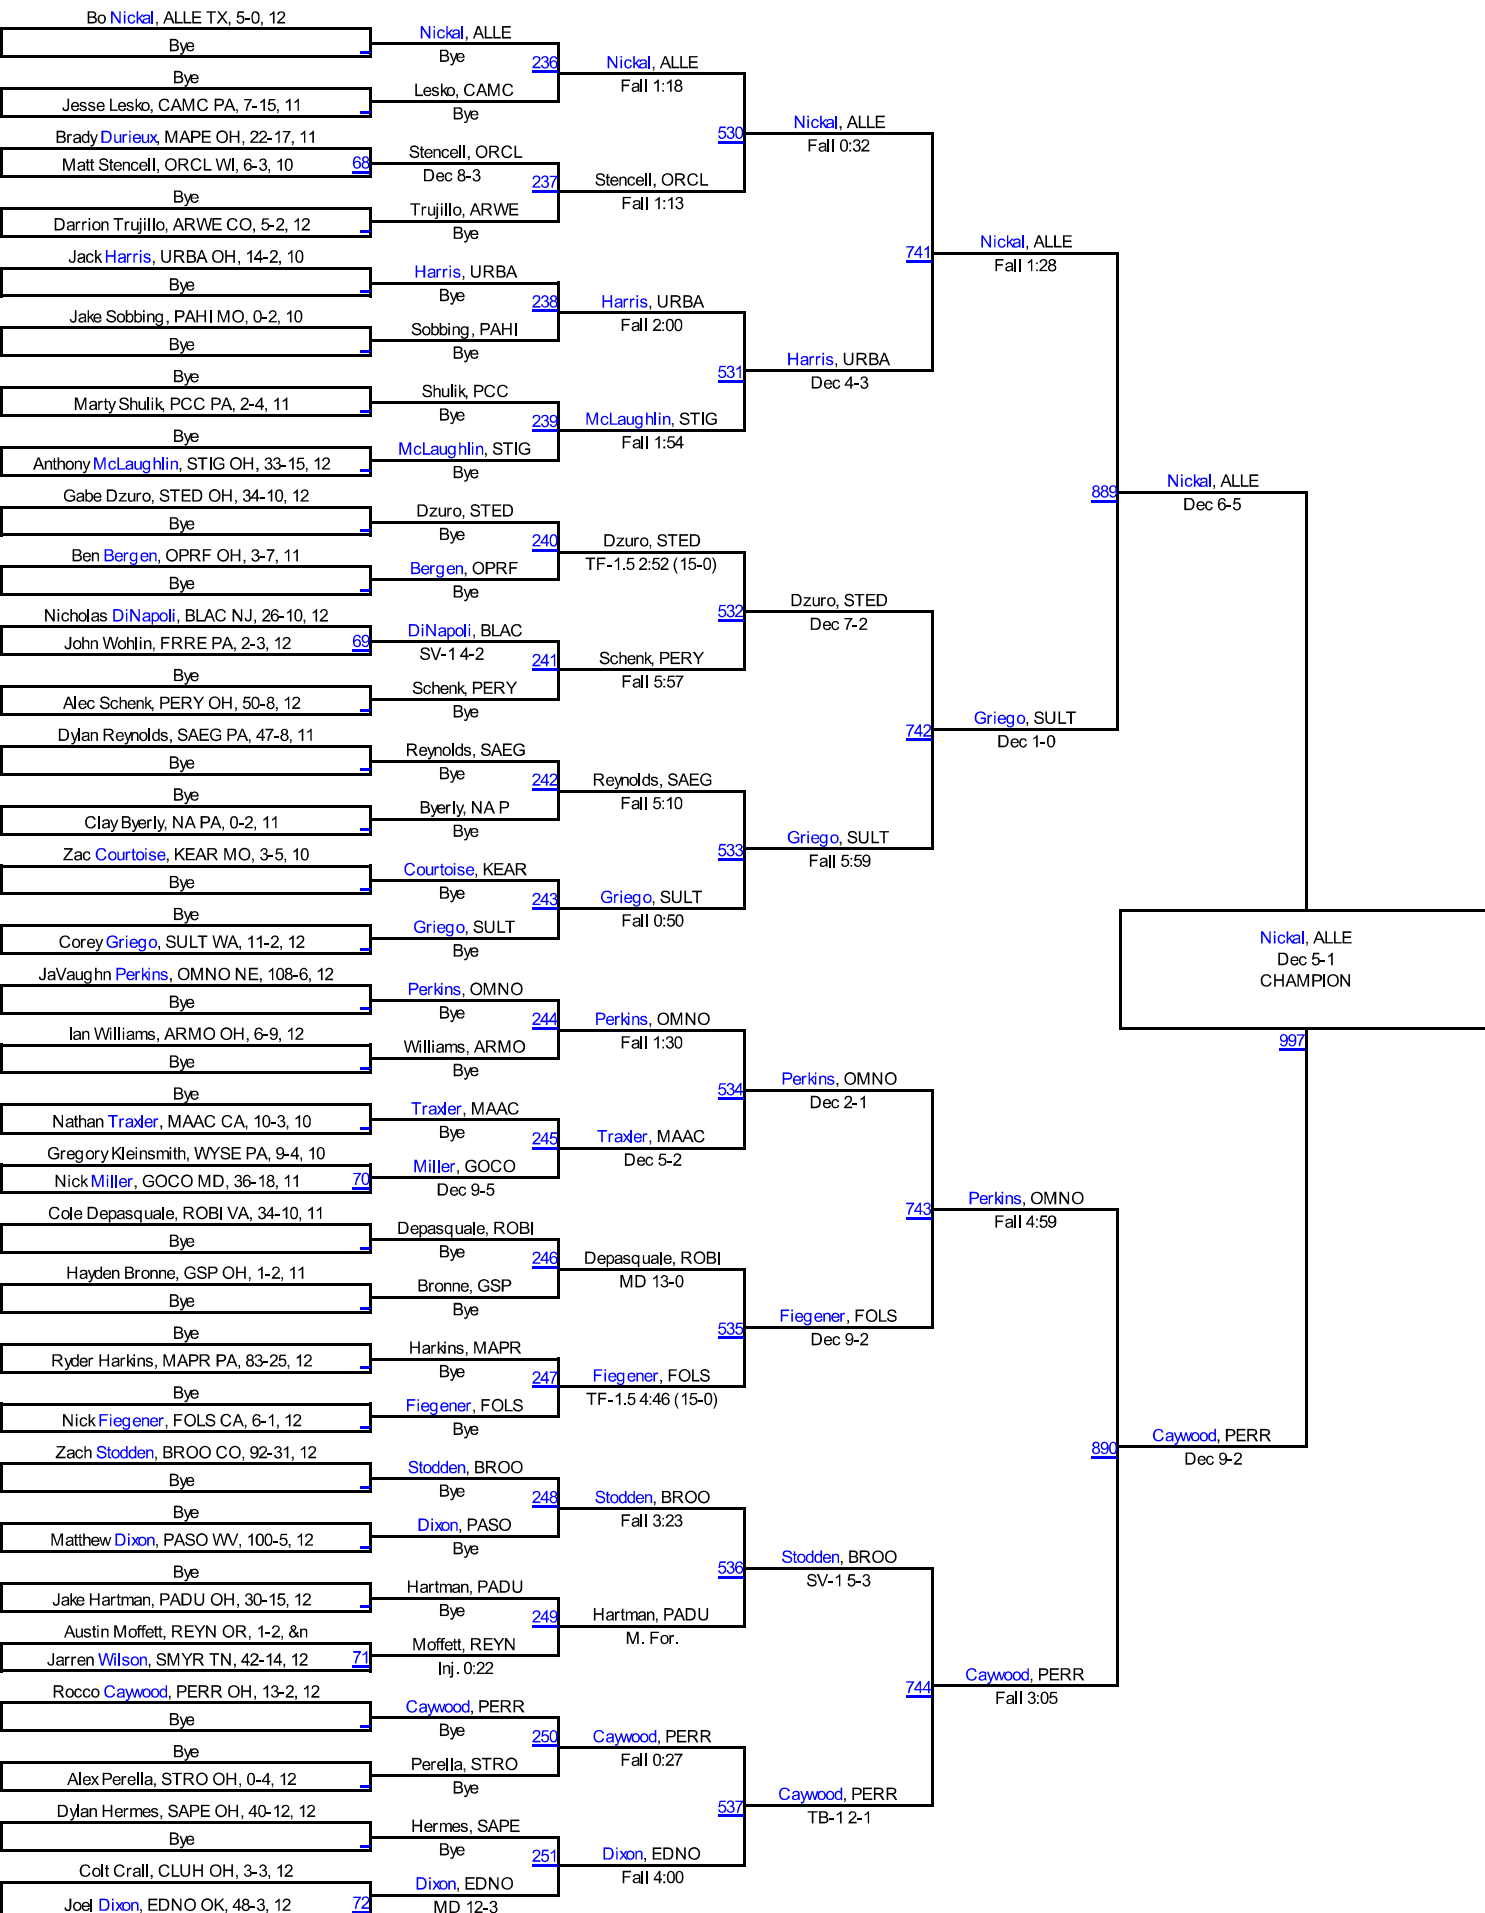

Walsh Ironman 2013

106

Walsh Ironman 2013

113

Walsh Ironman 2013

120

Assad, BREC
Dec 3-1
THIRD

Walsh Ironman 2013

132

Walsh Ironman 2013

145

Walsh Ironman 2013

152

Walsh Ironman 2013

160

Walsh Ironman 2013

182

Walsh Ironman 2013

195

Walsh Ironman 2013

285