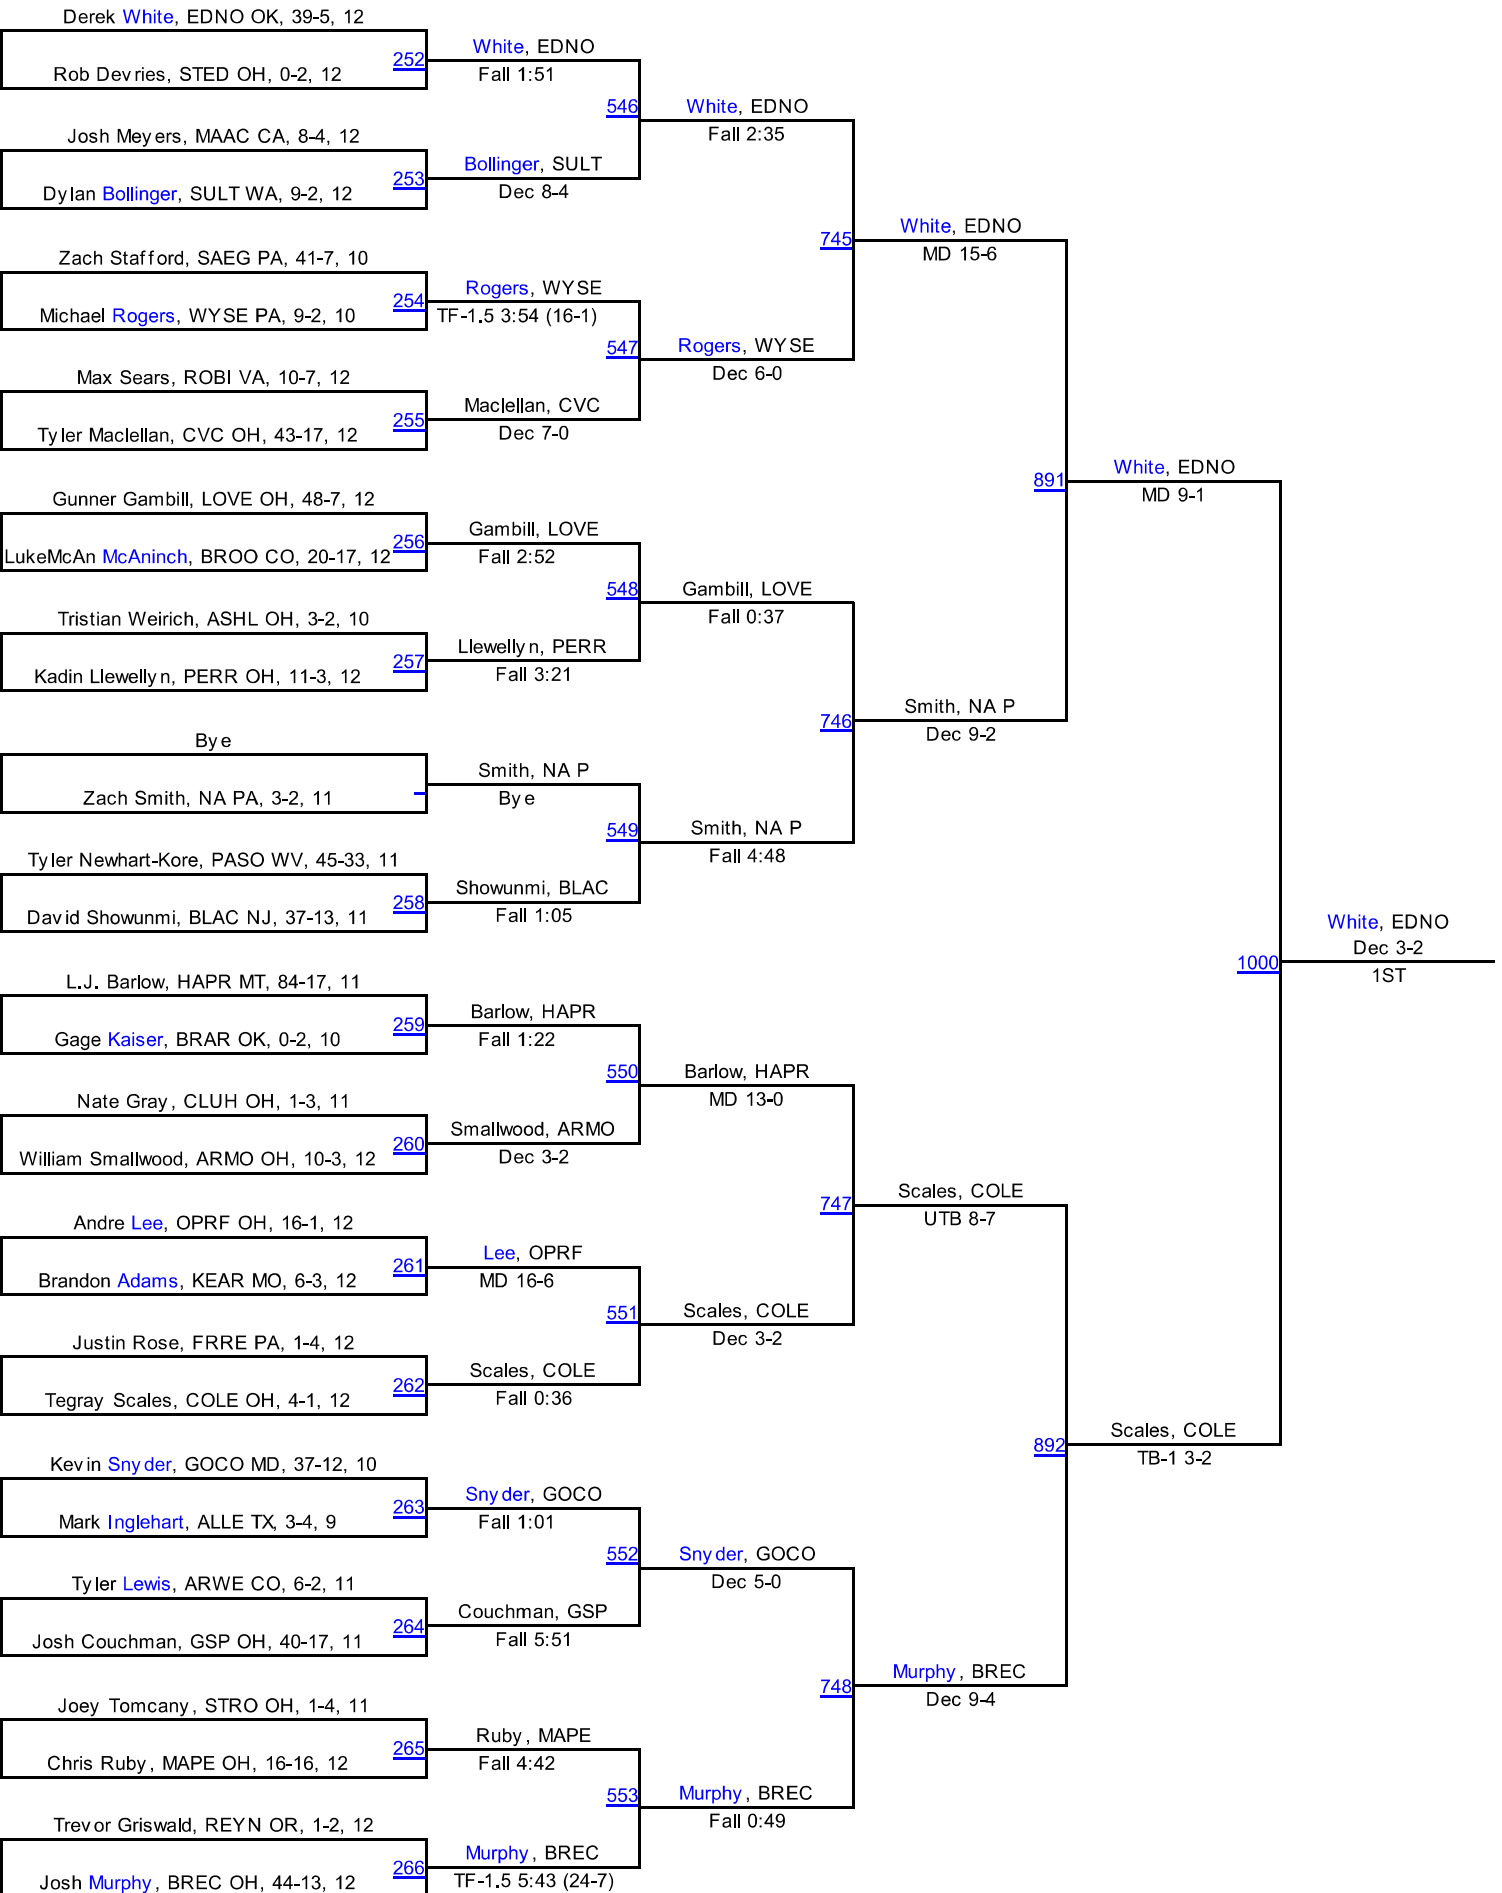

Walsh Ironman 2013

195