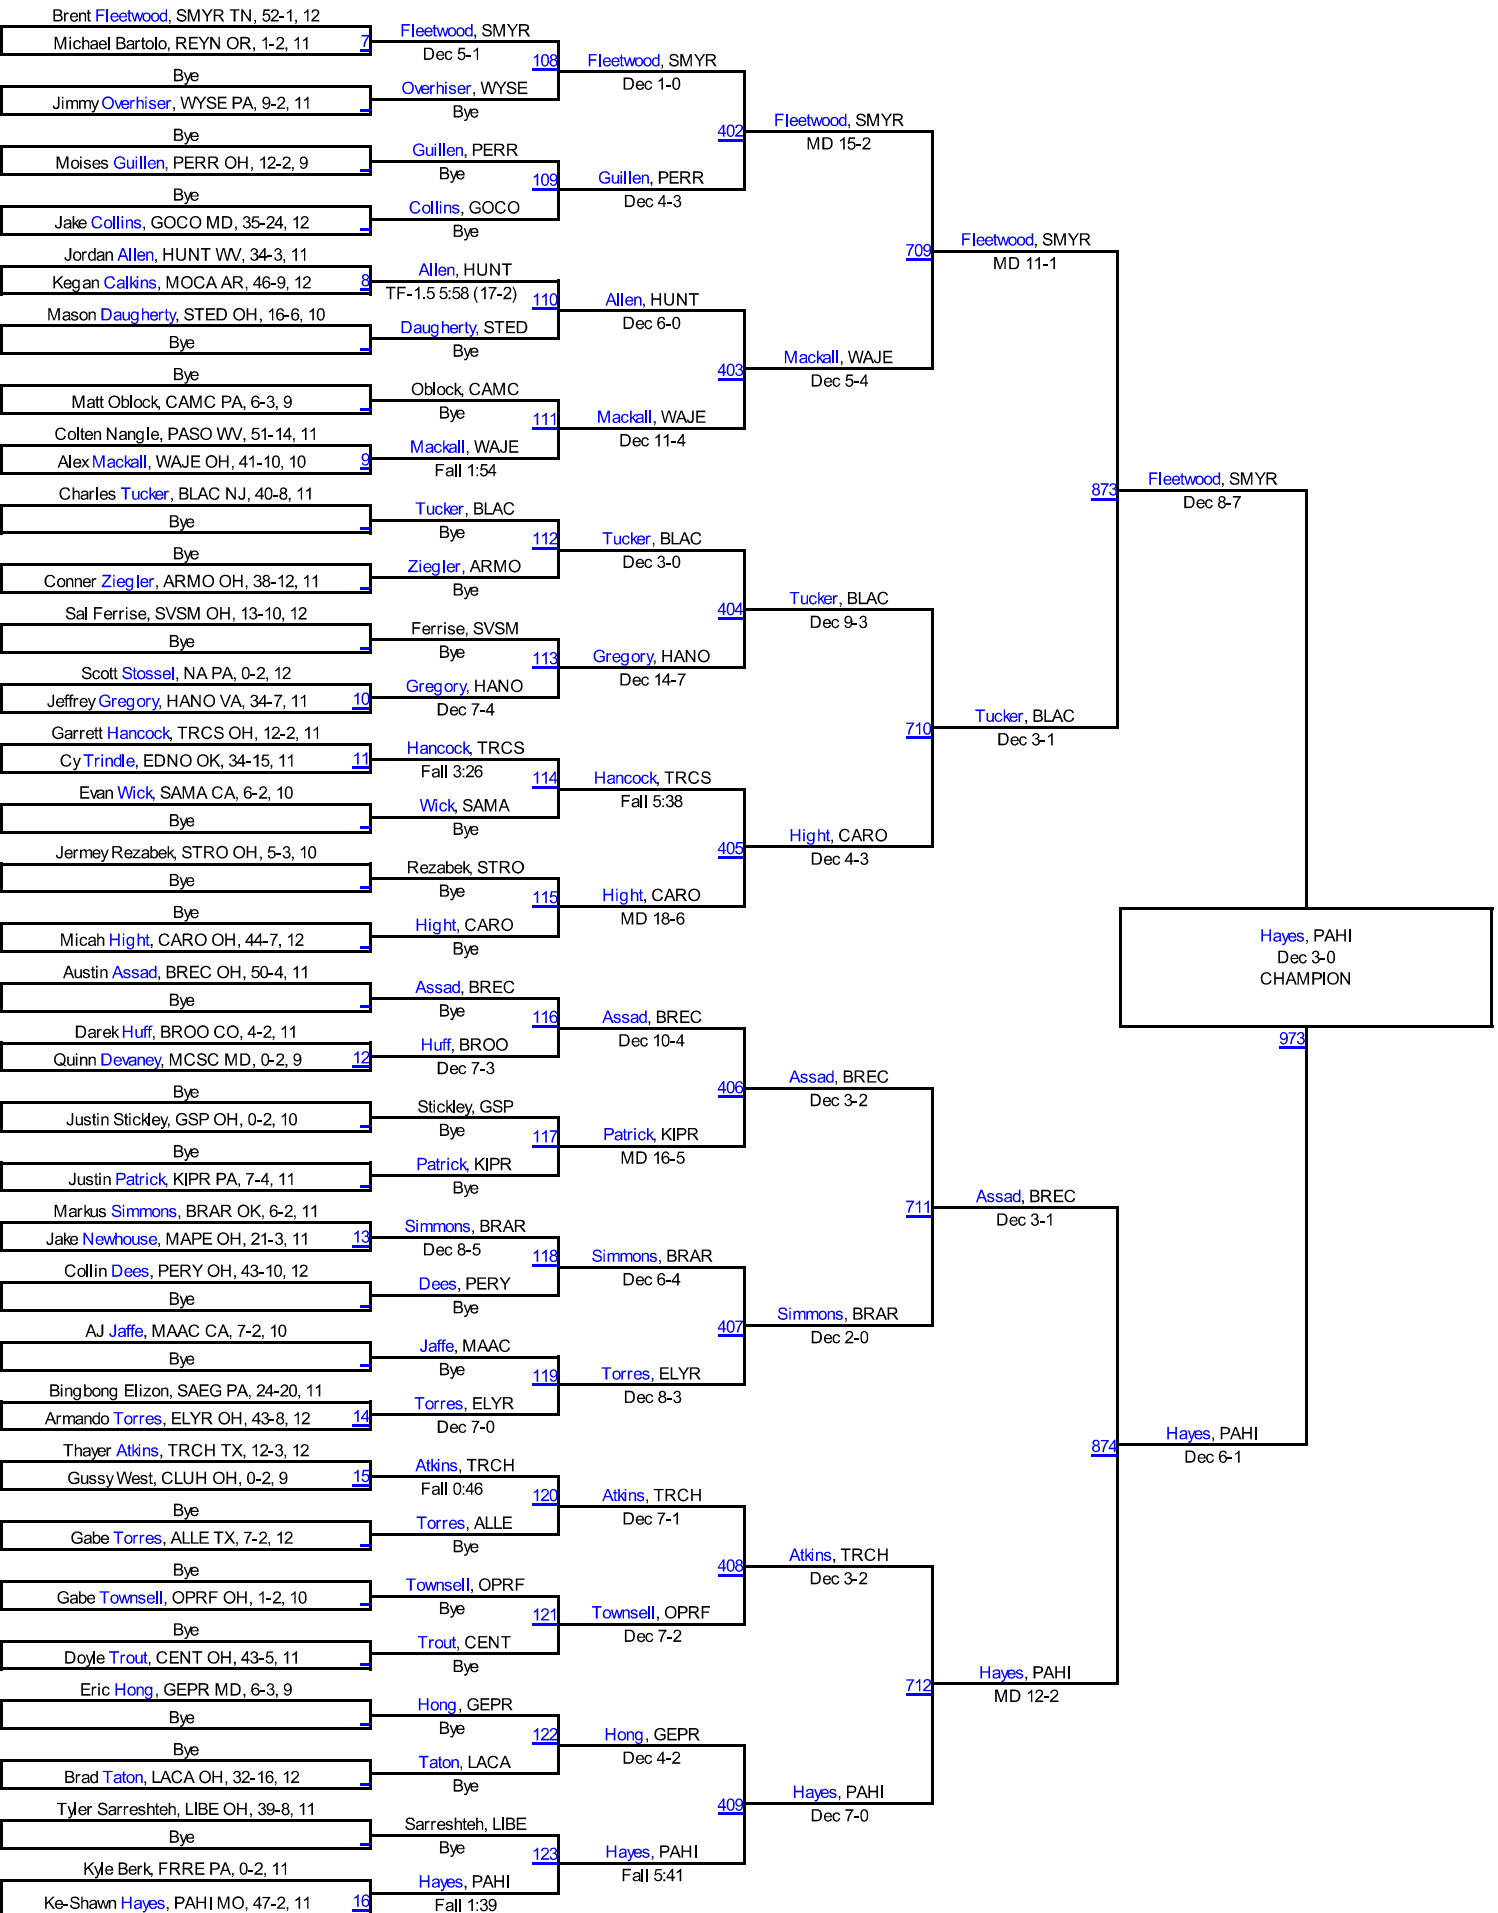

Walsh Ironman 2013

106

Walsh Ironman 2013

113

Walsh Ironman 2013

120

Assad, BREC
Dec 3-1
THIRD

Walsh Ironman 2013

132

Walsh Ironman 2013

145

Walsh Ironman 2013

152

Walsh Ironman 2013

160

Walsh Ironman 2013