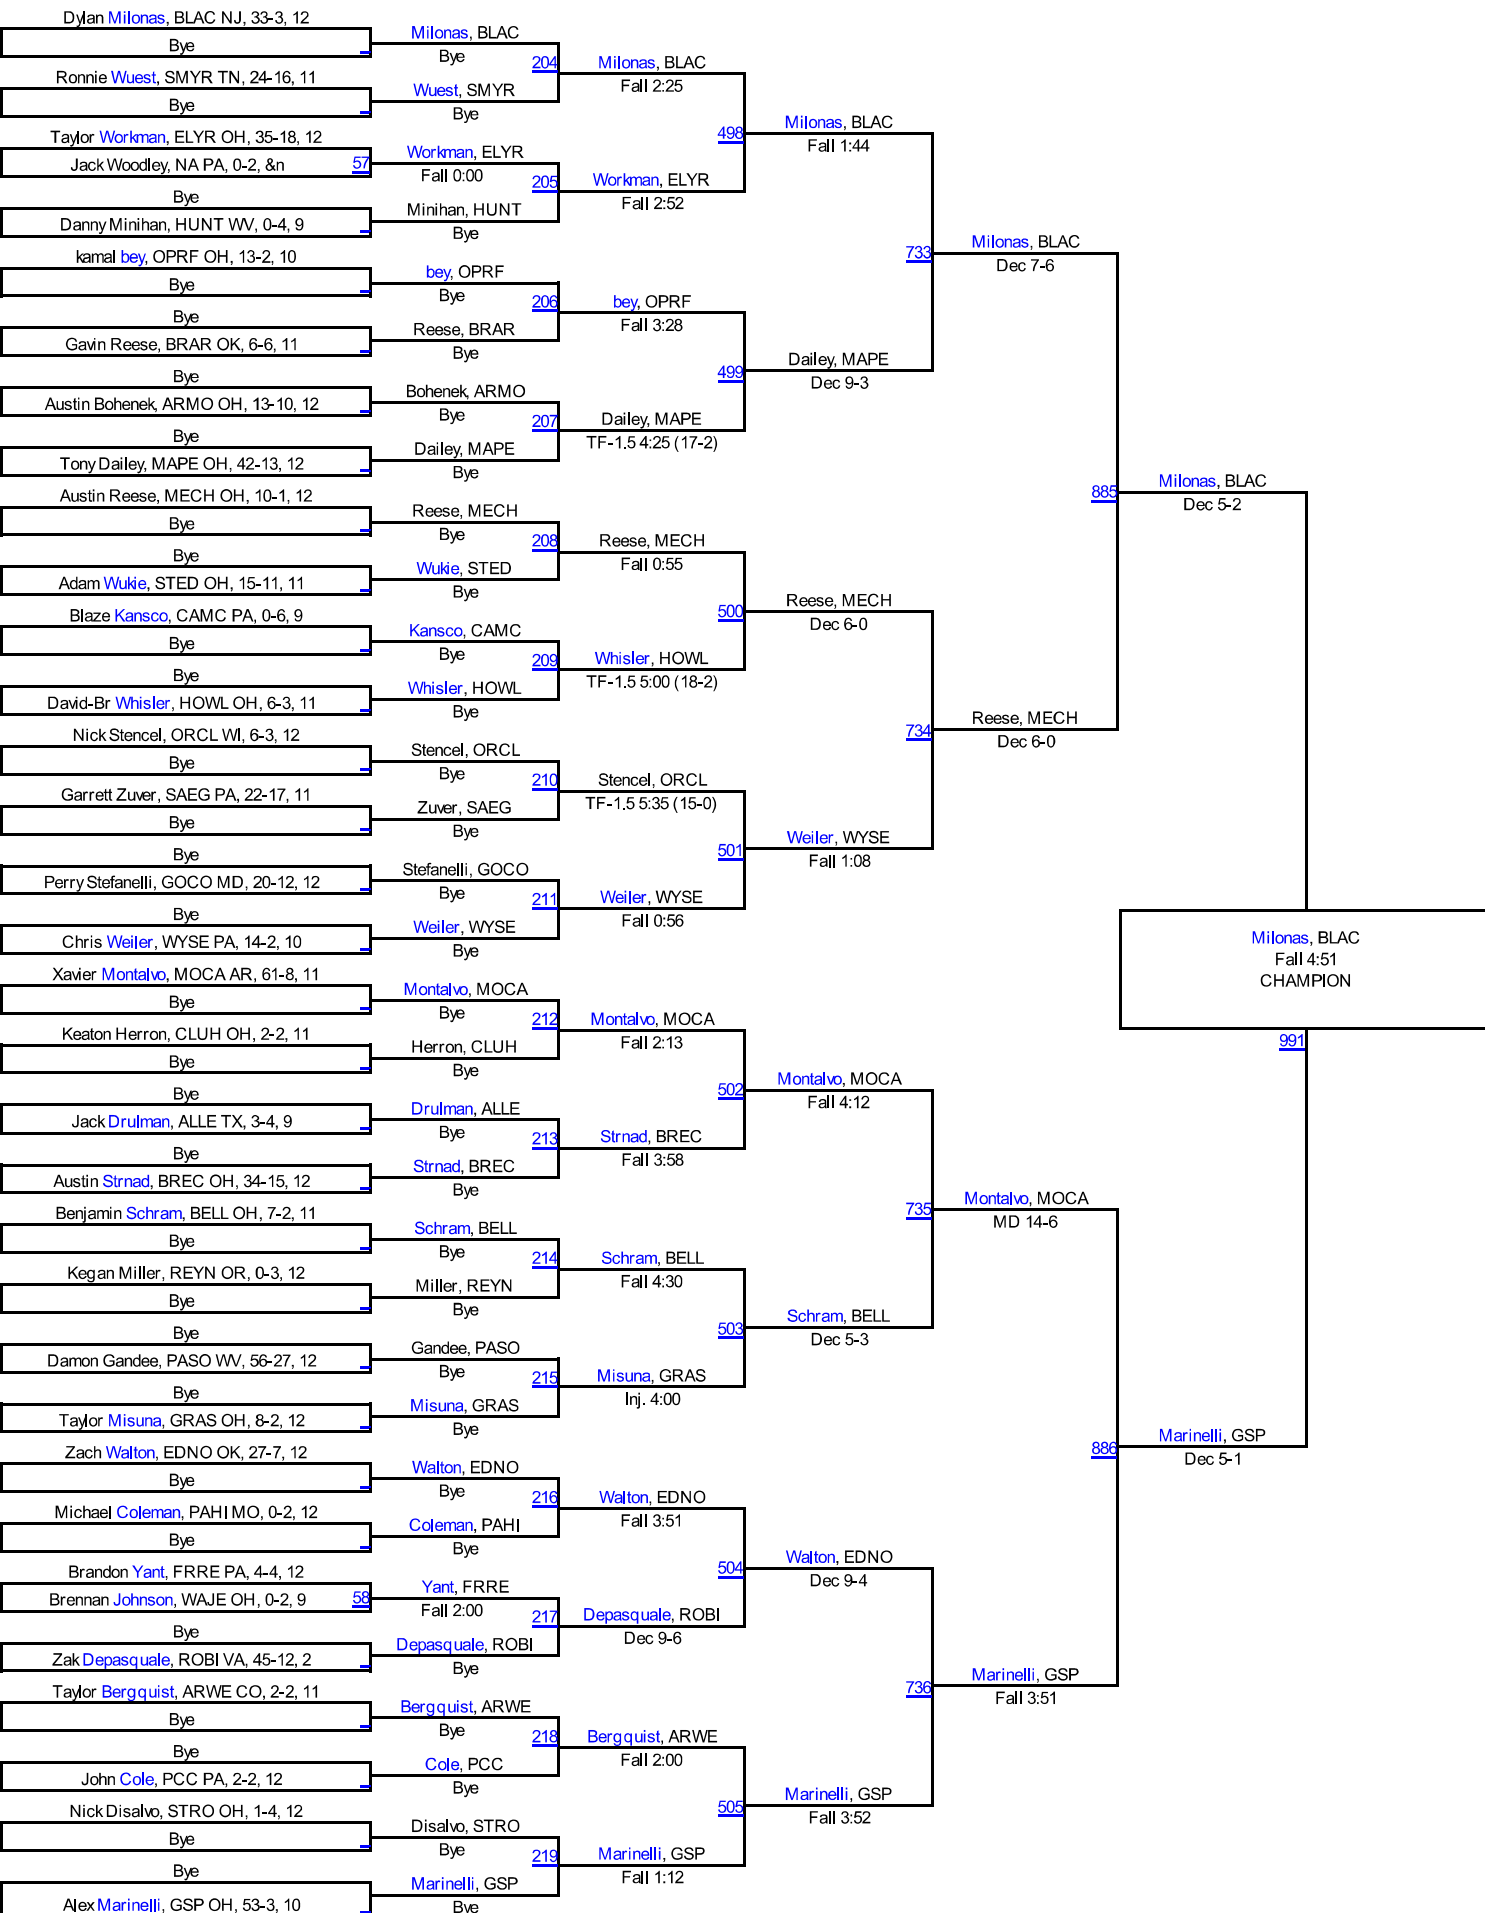

Walsh Ironman 2013

106

Walsh Ironman 2013

113

Walsh Ironman 2013

120

Assad, BREC
Dec 3-1
THIRD

Walsh Ironman 2013

132

Walsh Ironman 2013

145

Walsh Ironman 2013

152

Walsh Ironman 2013

160

Walsh Ironman 2013

182

Walsh Ironman 2013

195

Walsh Ironman 2013

285