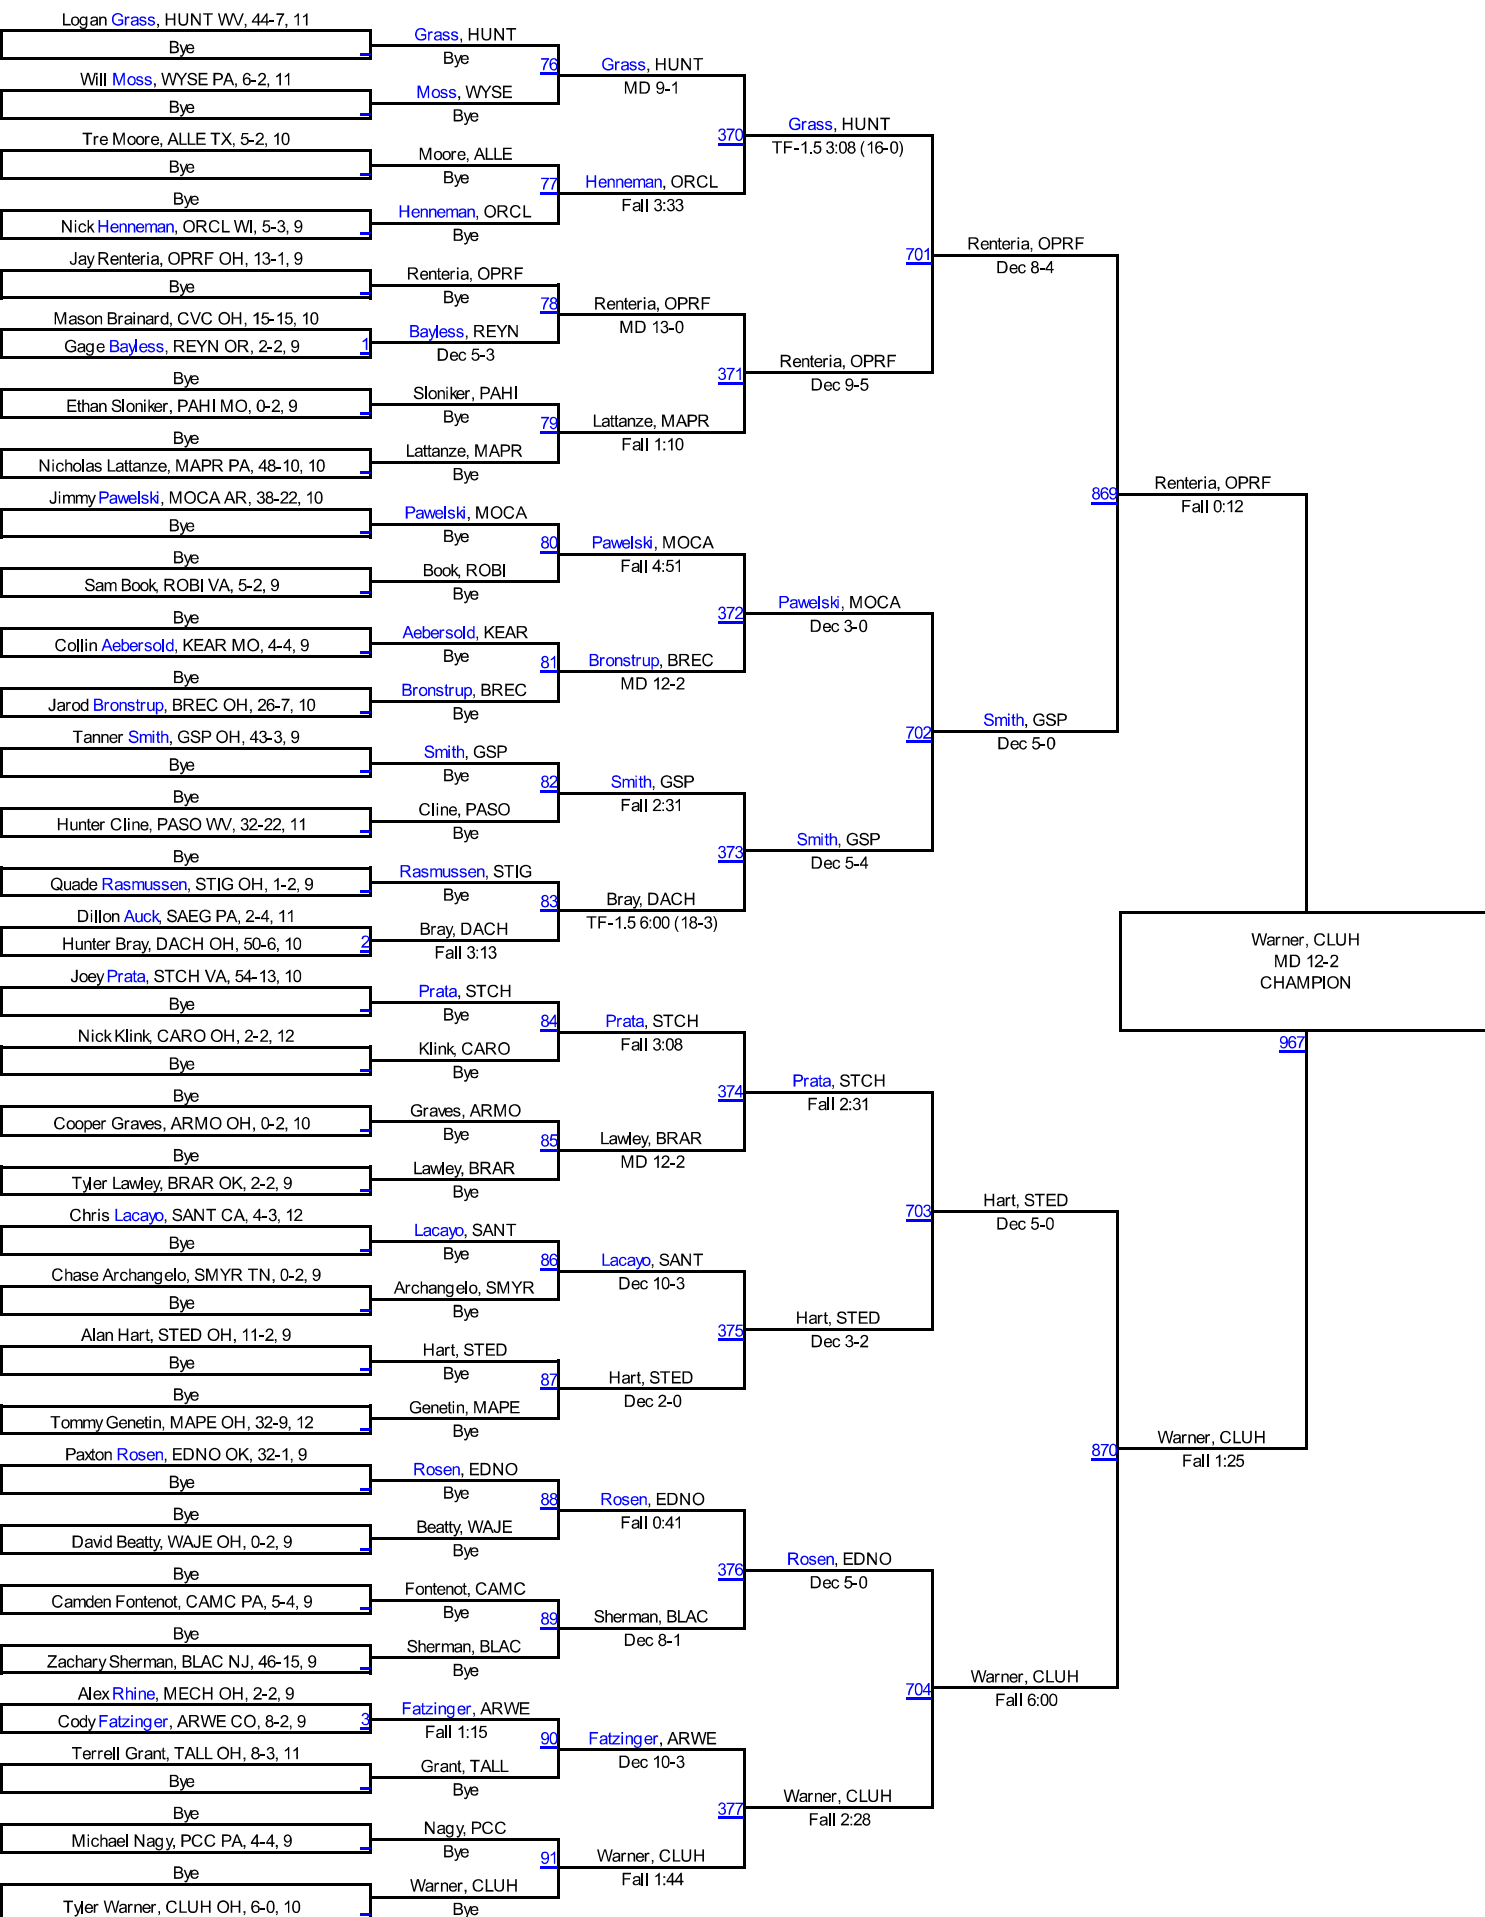

Walsh Ironman 2013

106

Walsh Ironman 2013

113

Walsh Ironman 2013

120

Assad, BREC
Dec 3-1
THIRD

Walsh Ironman 2013

132

Walsh Ironman 2013

145

Walsh Ironman 2013

152

Walsh Ironman 2013

160

Walsh Ironman 2013

182

Walsh Ironman 2013

195

Walsh Ironman 2013

285