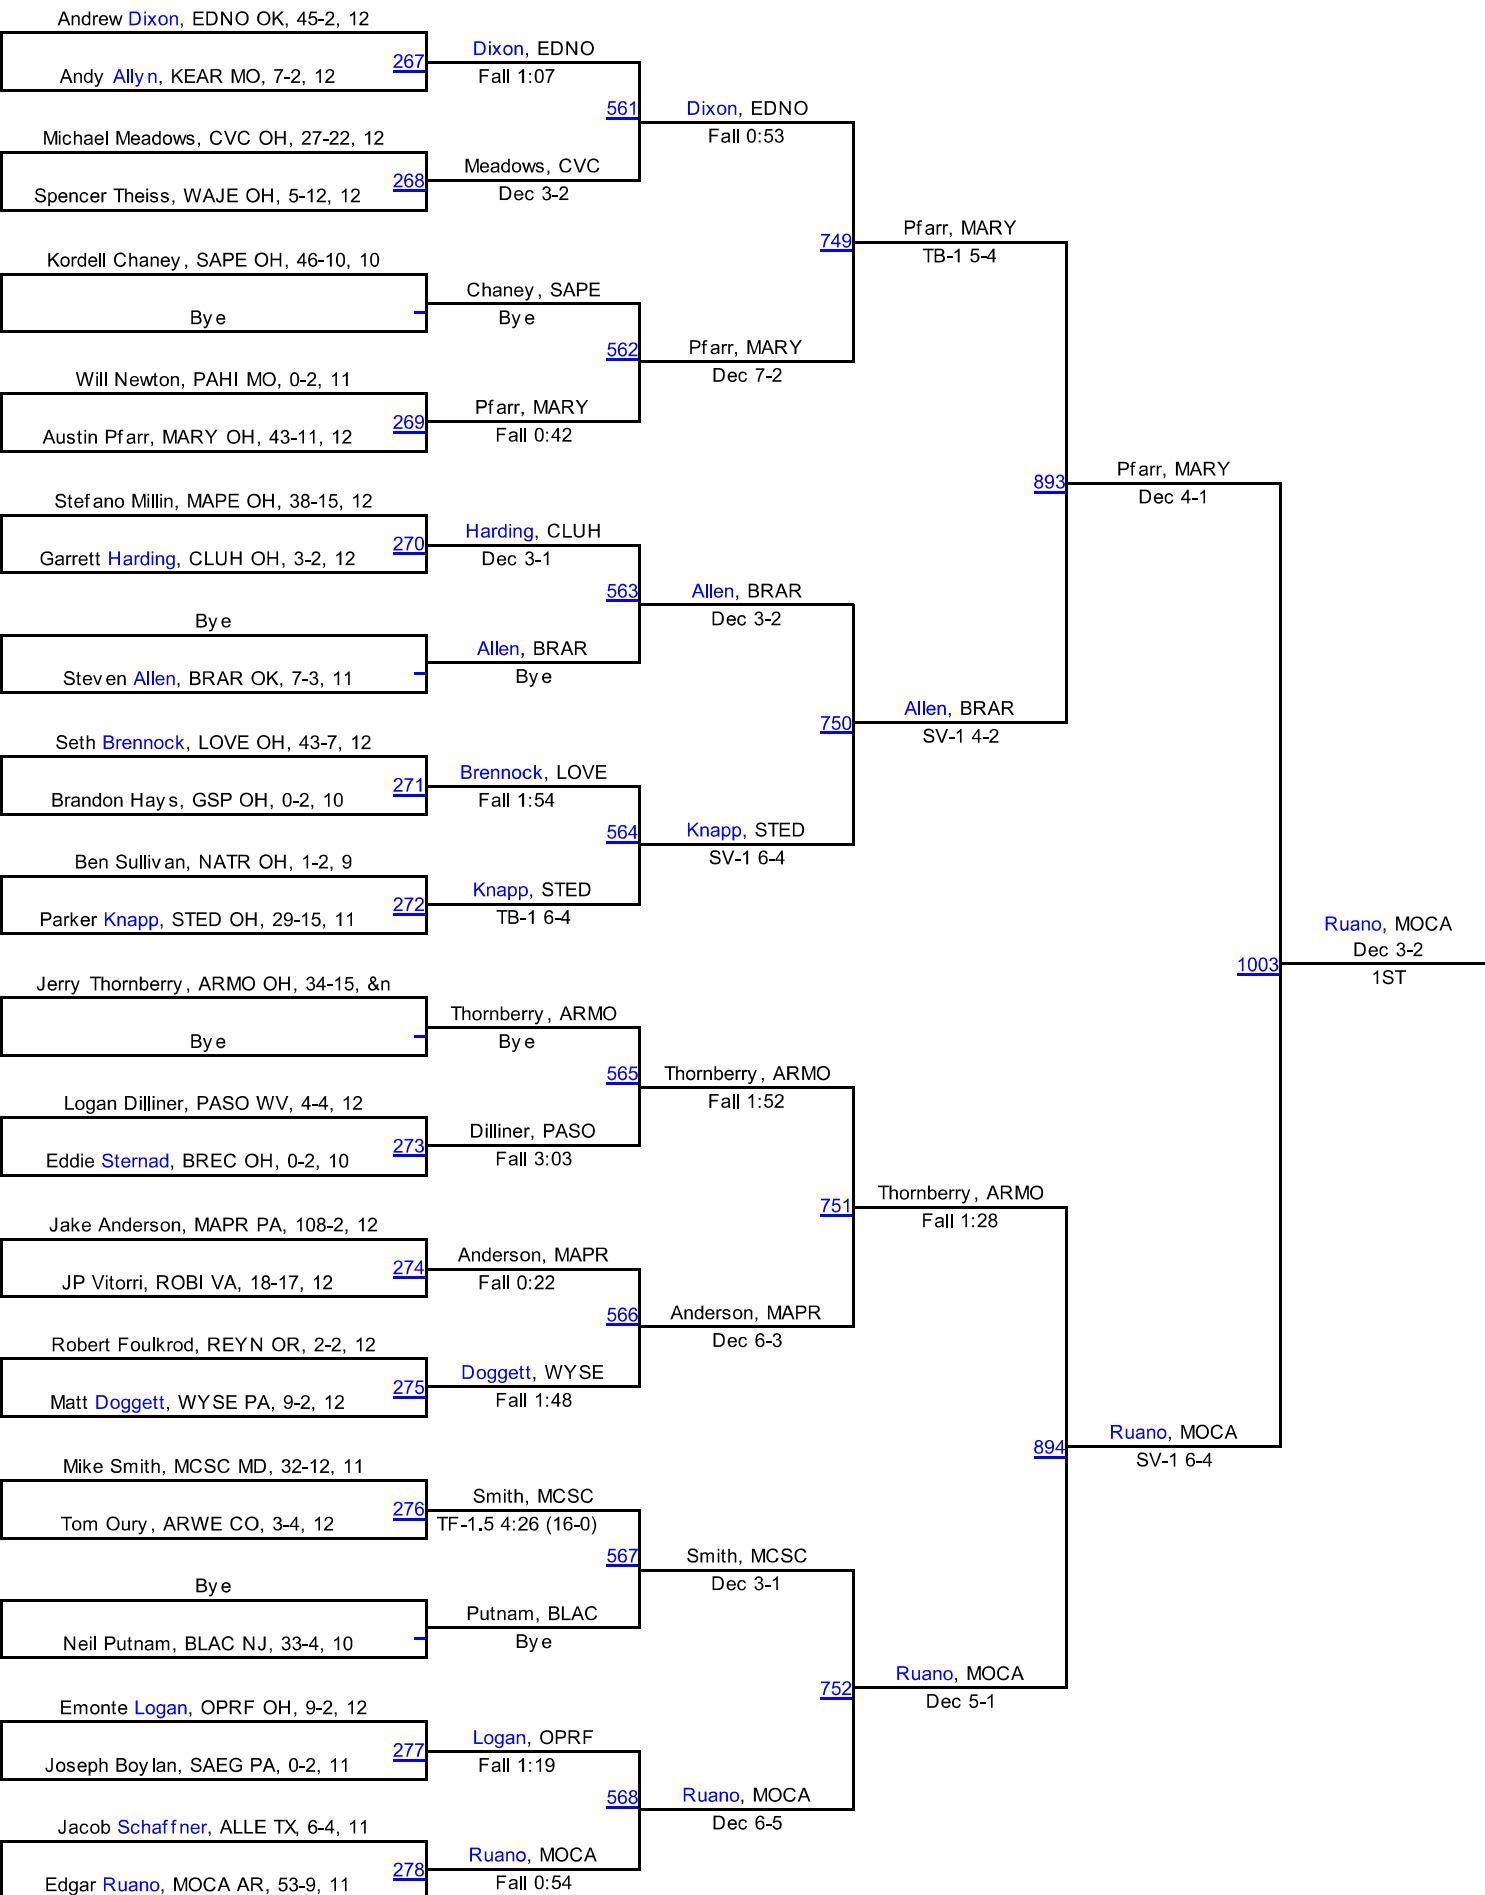

Walsh Ironman 2013

106

Walsh Ironman 2013

113

Walsh Ironman 2013

120

Assad, BREC
Dec 3-1
THIRD

Walsh Ironman 2013

132

Walsh Ironman 2013

145

Walsh Ironman 2013

152

Walsh Ironman 2013

160

Walsh Ironman 2013

182

Walsh Ironman 2013

195

Walsh Ironman 2013

285