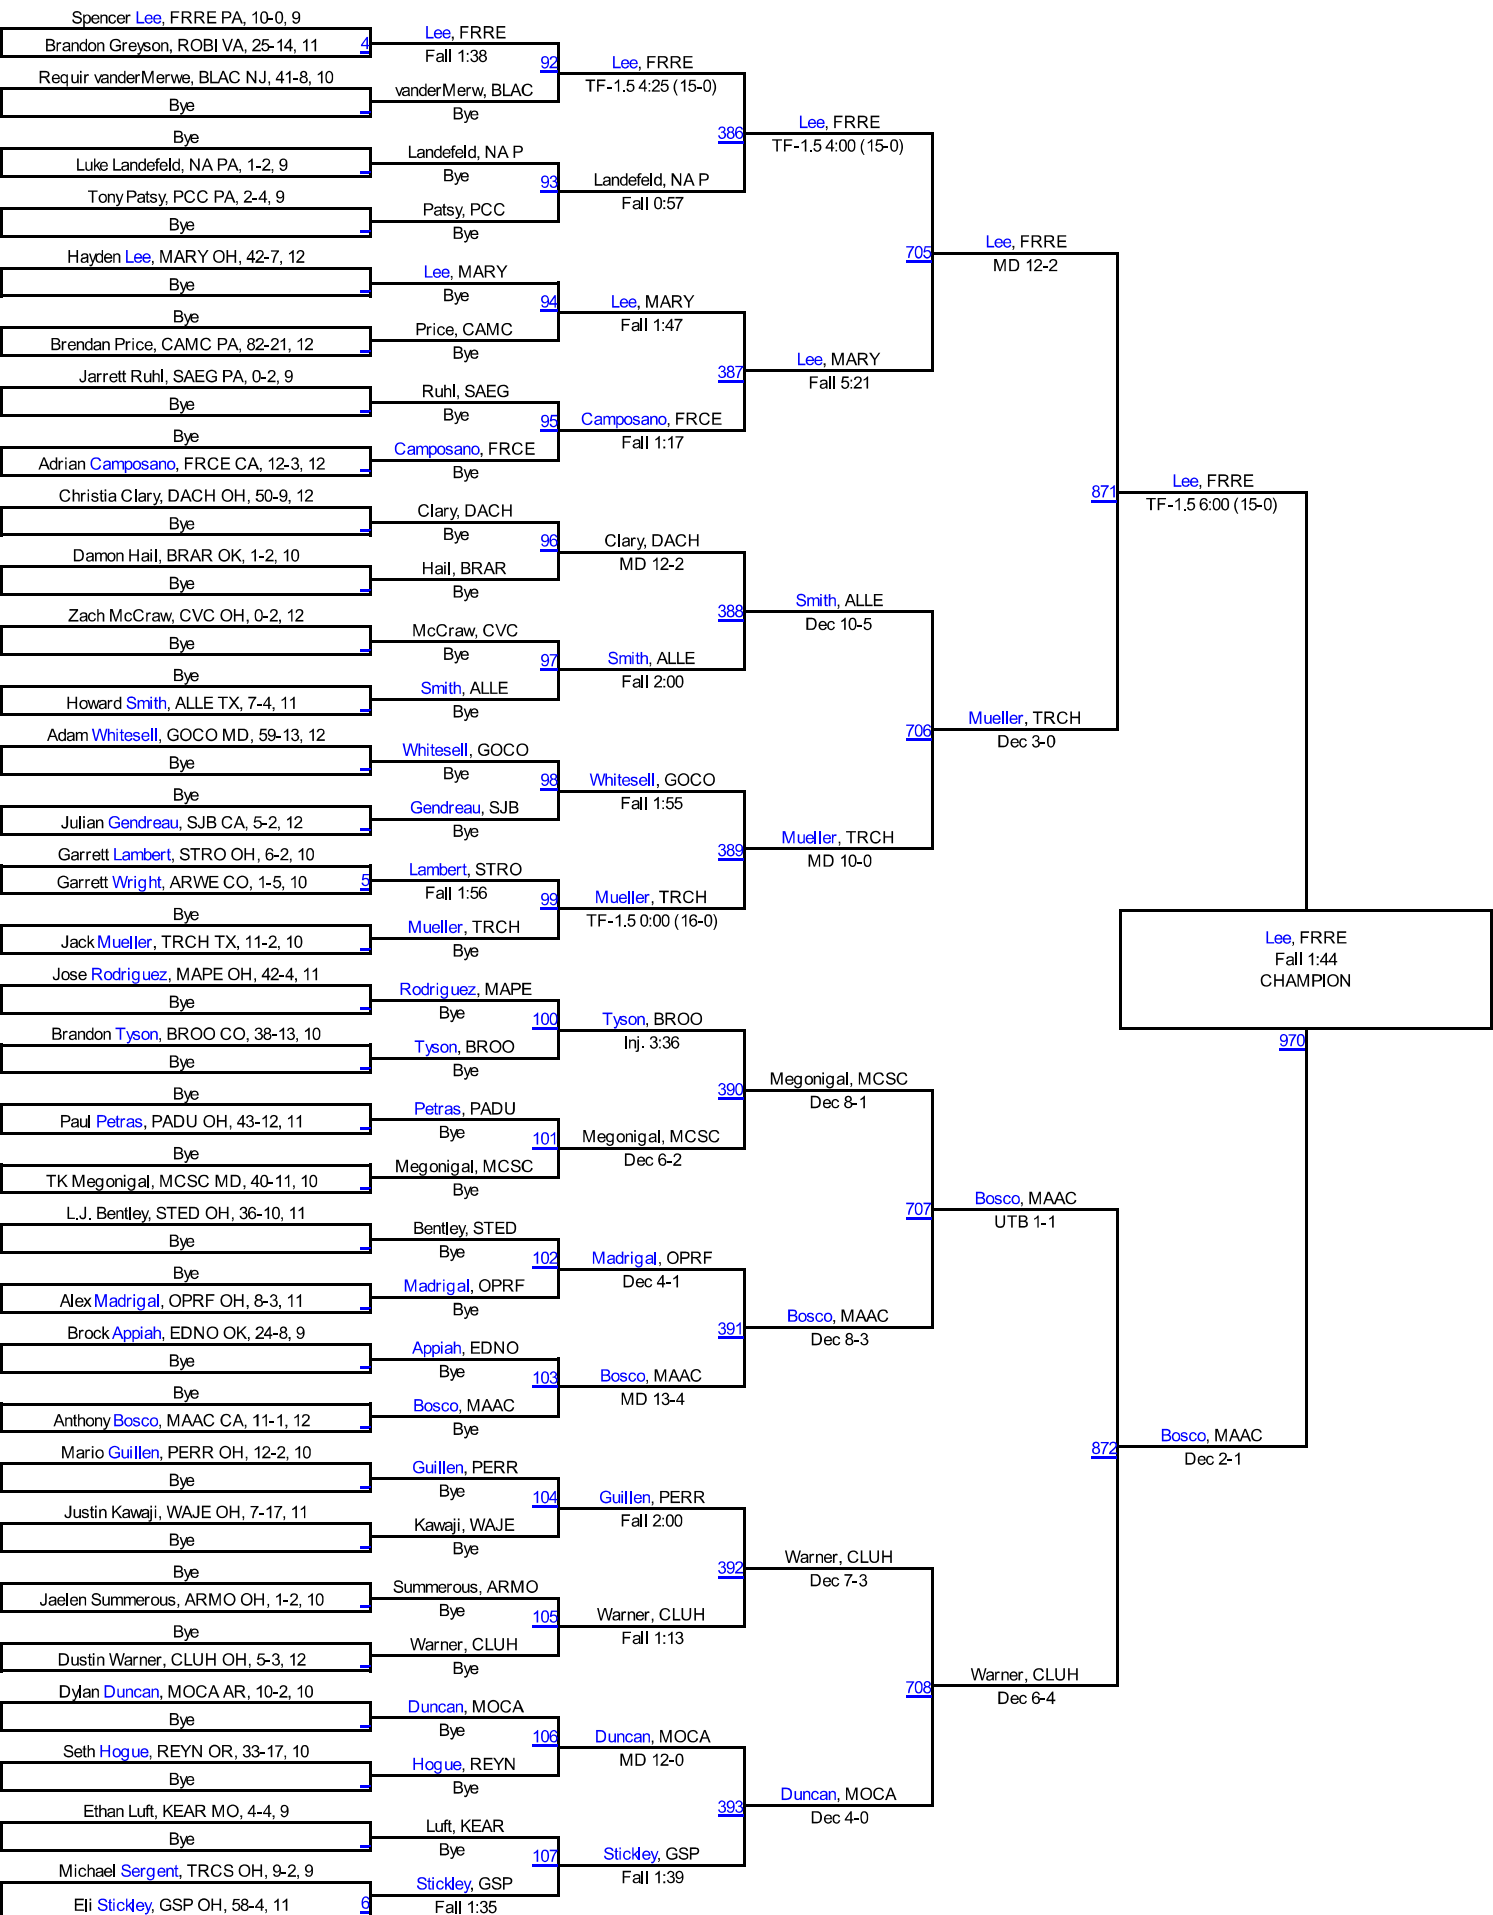

Walsh Ironman 2013

106

Walsh Ironman 2013

113

Walsh Ironman 2013

120

Assad, BREC
Dec 3-1
THIRD

Walsh Ironman 2013

132

Walsh Ironman 2013

145

Walsh Ironman 2013

152

Walsh Ironman 2013

160

Walsh Ironman 2013