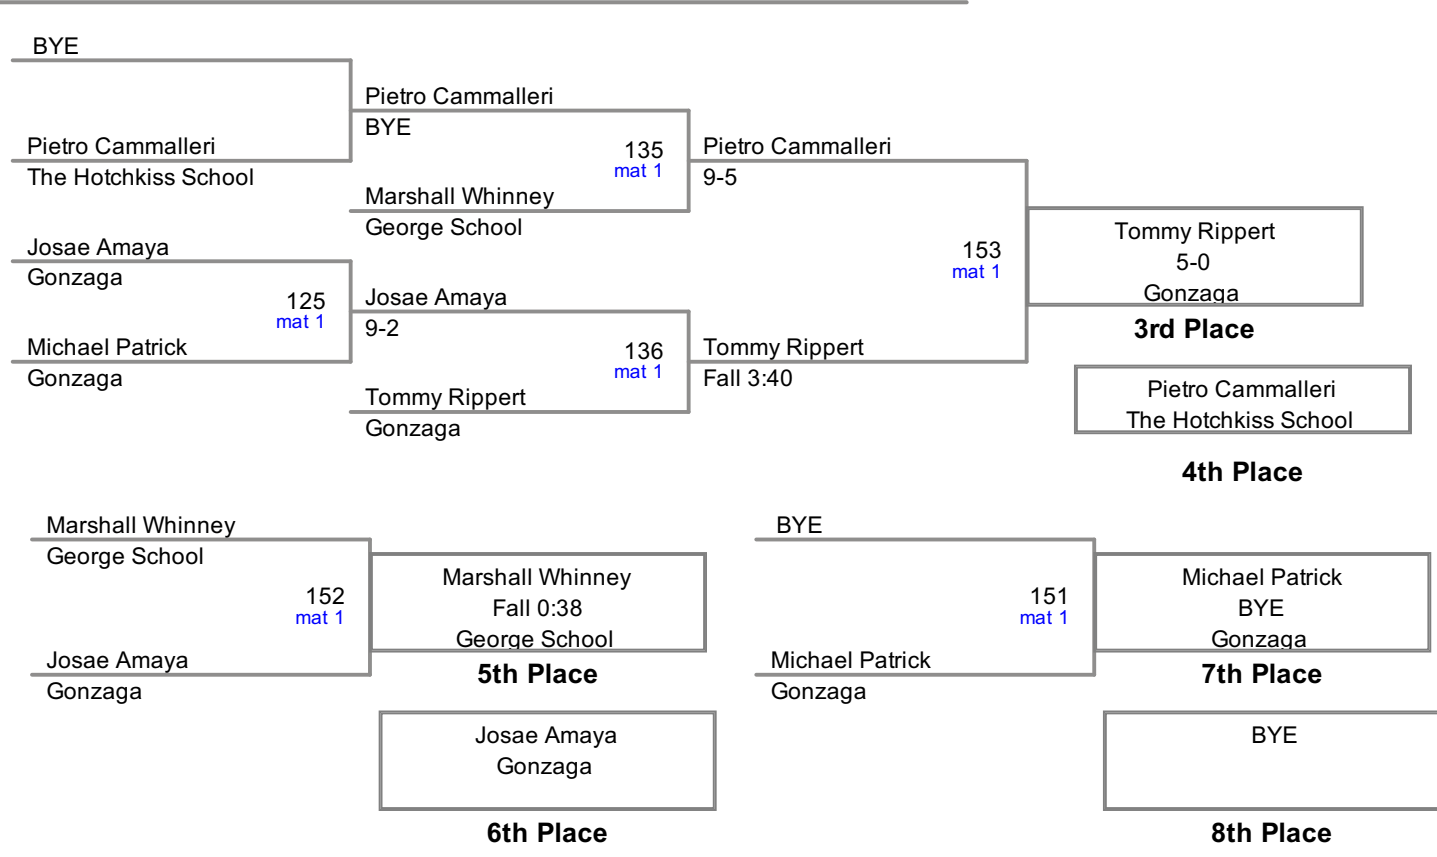

2014 Bissell Invitational
Varsity (on Mat 1)

182 Lbs

2014 Bissell Invitational
Varsity (on Mat 1)

195 Lbs

2014 Bissell Invitational
Varsity (on Mat 1)

220 Lbs

2014 Bissell Invitational
Varsity (on Mat 1)

285 Lbs