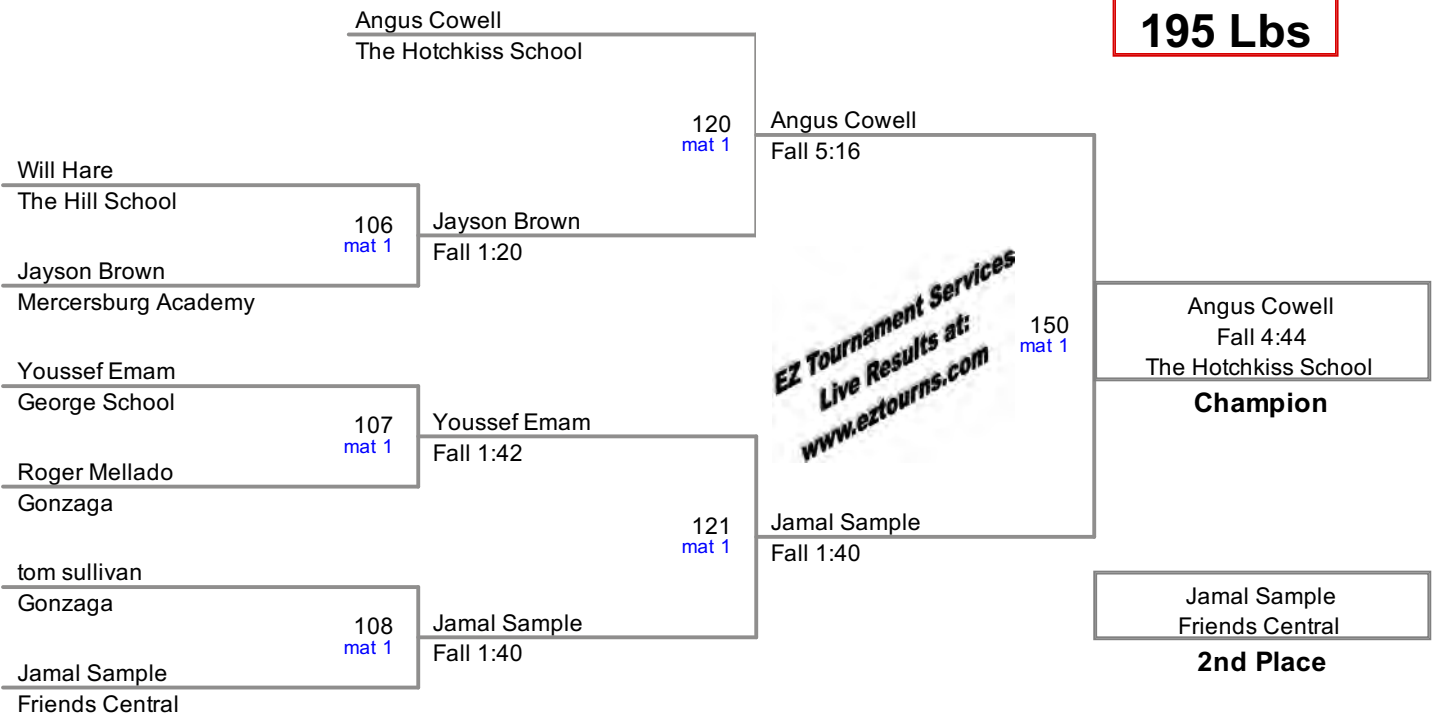

2014 Bissell Invitational
Varsity (on Mat 2)

145 Lbs

2014 Bissell Invitational
Varsity (on Mat 2)

152 Lbs

2014 Bissell Invitational
Varsity (on Mat 2)

160 Lbs

2014 Bissell Invitational
Varsity (on Mat 1)

170 Lbs

2014 Bissell Invitational
Varsity (on Mat 1)

182 Lbs

2014 Bissell Invitational
Varsity (on Mat 1)

195 Lbs

2014 Bissell Invitational
Varsity (on Mat 1)

220 Lbs

2014 Bissell Invitational
Varsity (on Mat 1)

285 Lbs