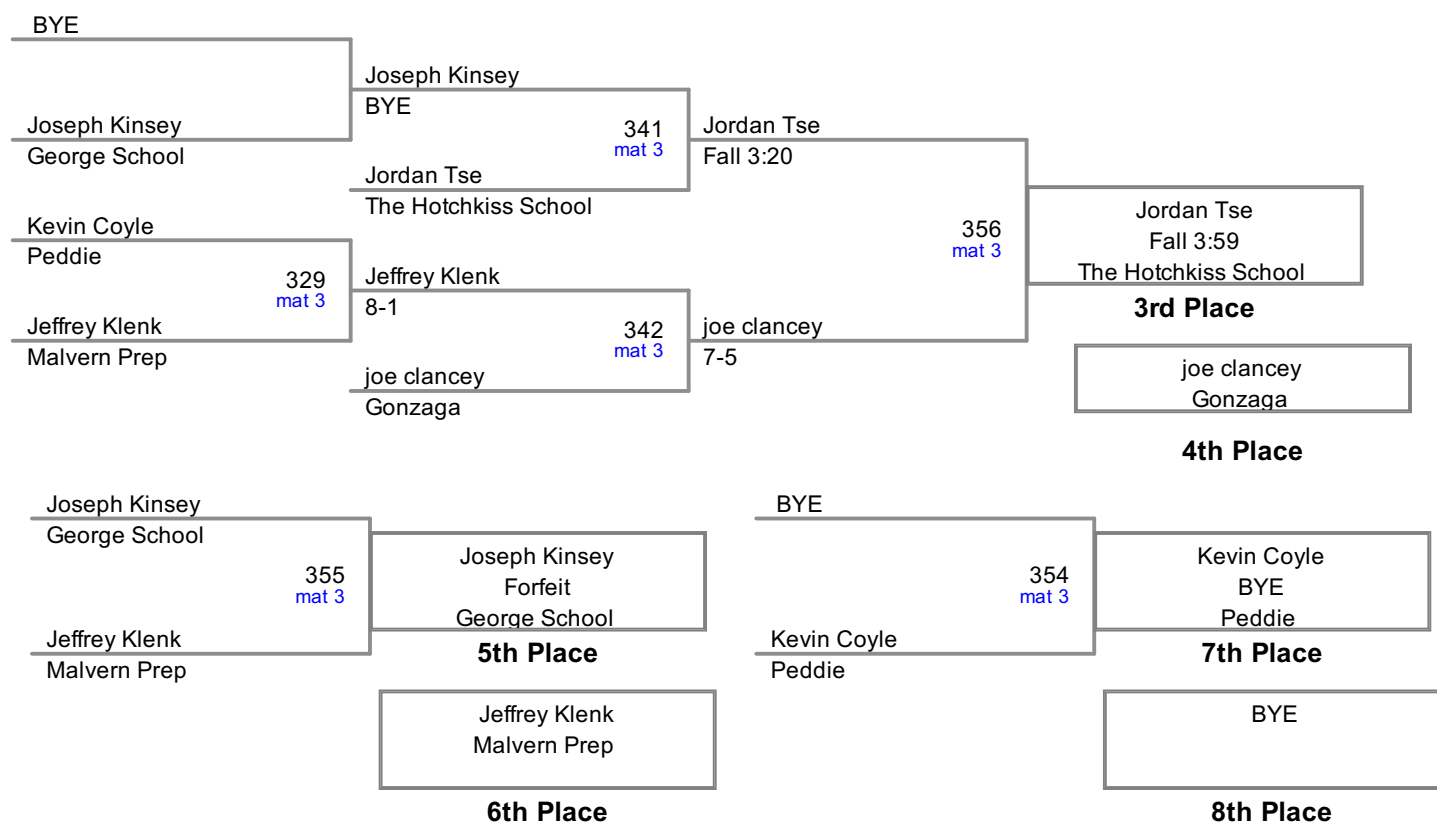

2014 Bissell Invitational
Varsity (on Mat 3)

126 Lbs