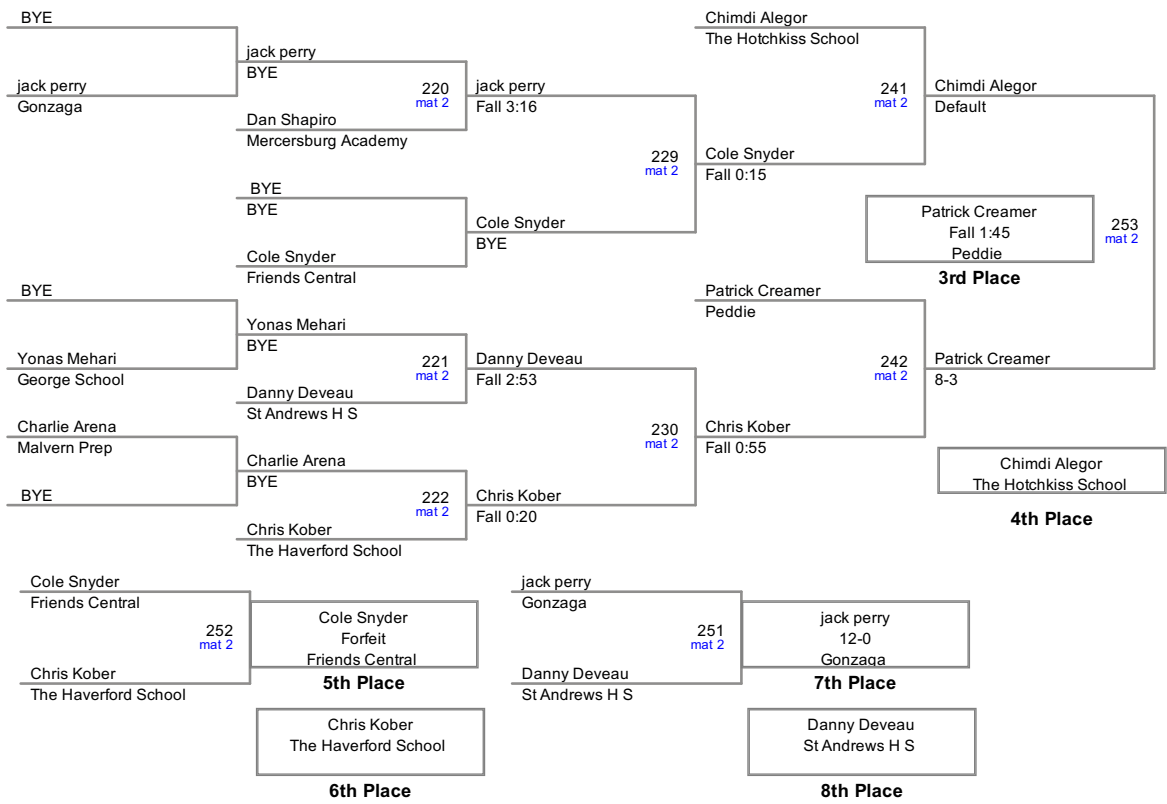

2014 Bissell Invitational
Varsity (on Mat 2)

145 Lbs