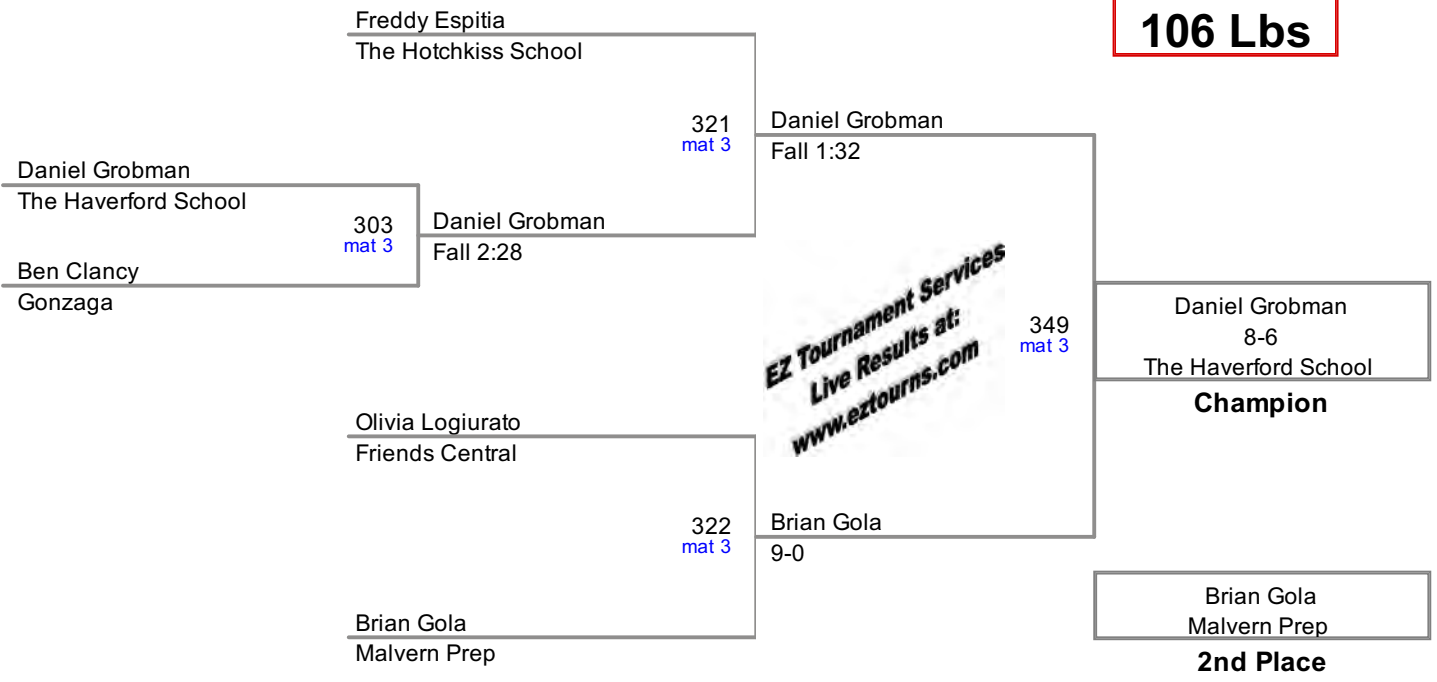

2014 Bissell Invitational
Varsity (on Mat 3)

106 Lbs

2014 Bissell Invitational
Varsity (on Mat 2)

113 Lbs

2014 Bissell Invitational
Varsity (on Mat 3)

120 Lbs

*EZ Tournament Services
Live Results at:
www.eztourns.com*