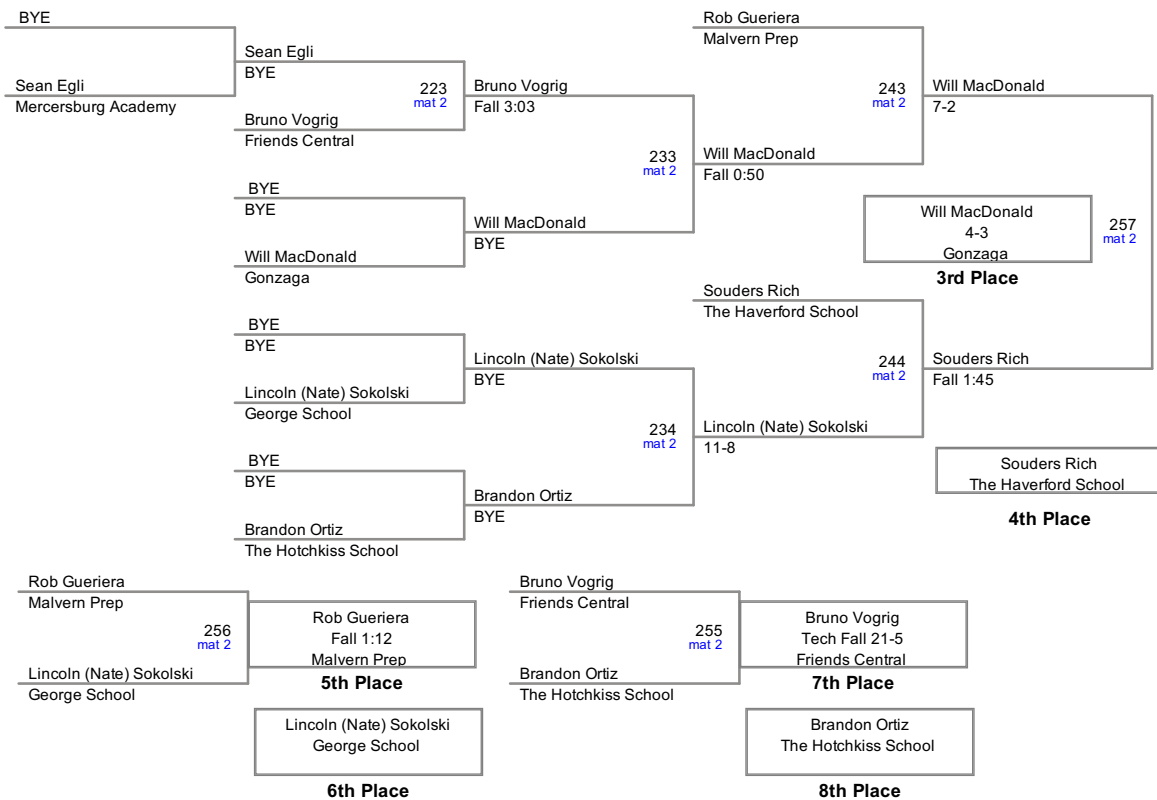

2014 Bissell Invitational
Varsity (on Mat 2)

152 Lbs