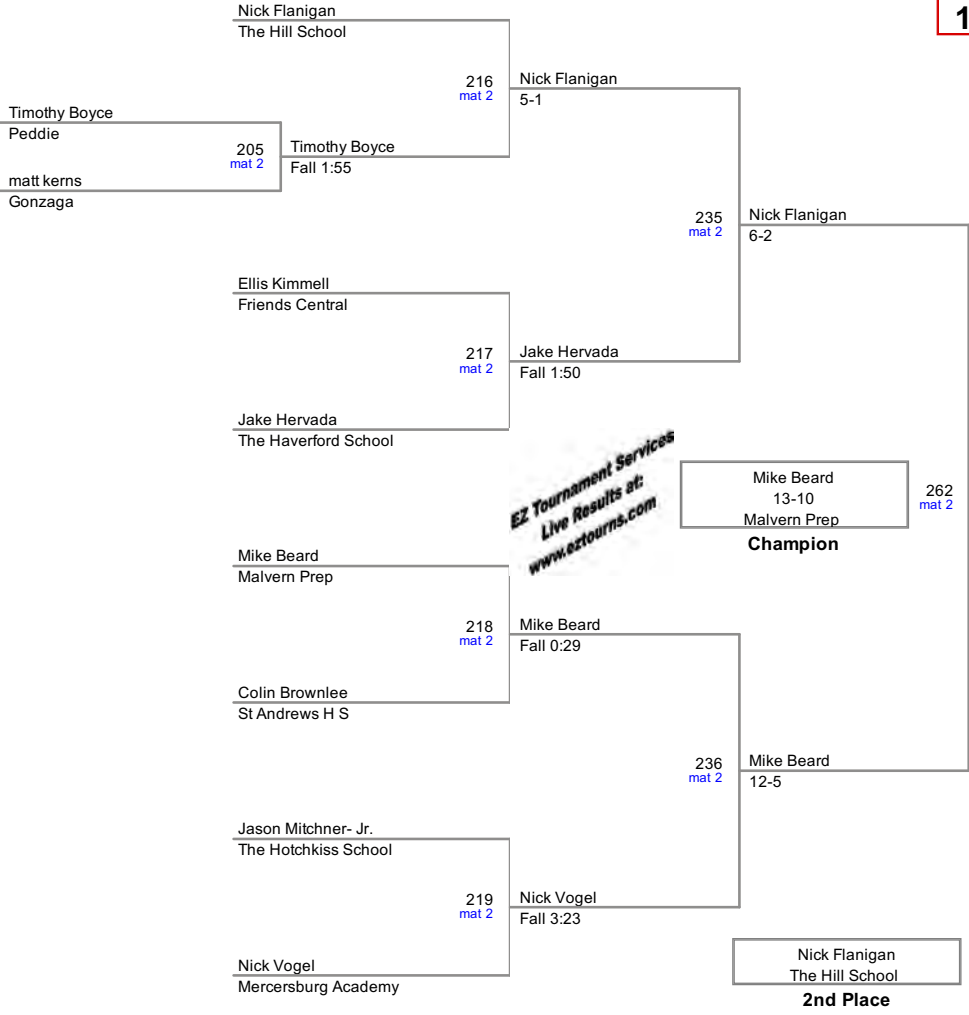

2014 Bissell Invitational
Varsity (on Mat 2)

145 Lbs

2014 Bissell Invitational
Varsity (on Mat 2)

152 Lbs

2014 Bissell Invitational
Varsity (on Mat 2)

160 Lbs

2014 Bissell Invitational
Varsity (on Mat 1)

170 Lbs