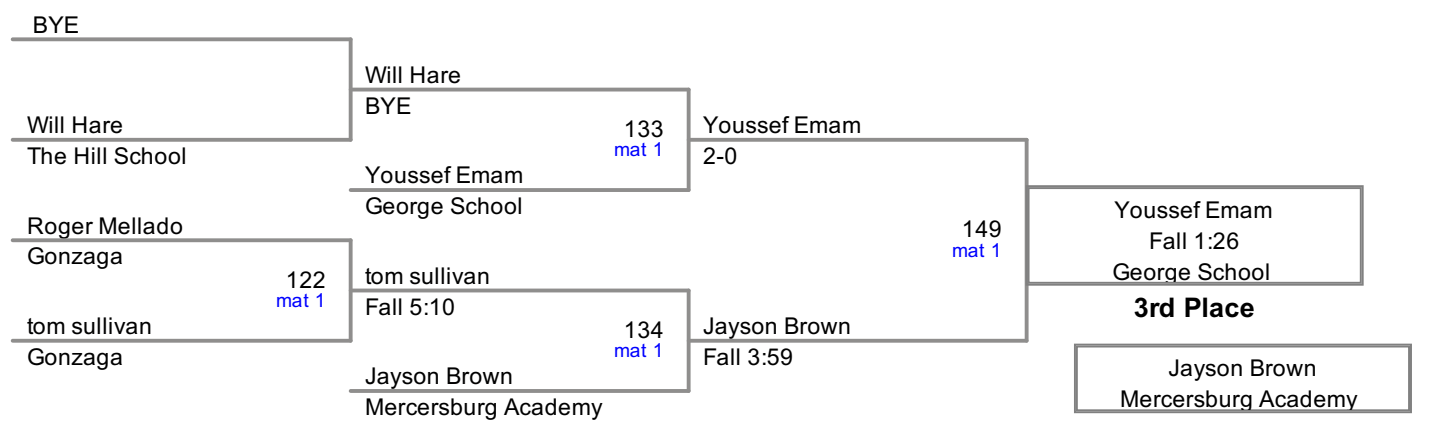

2014 Bissell Invitational
Varsity (on Mat 1)

195 Lbs