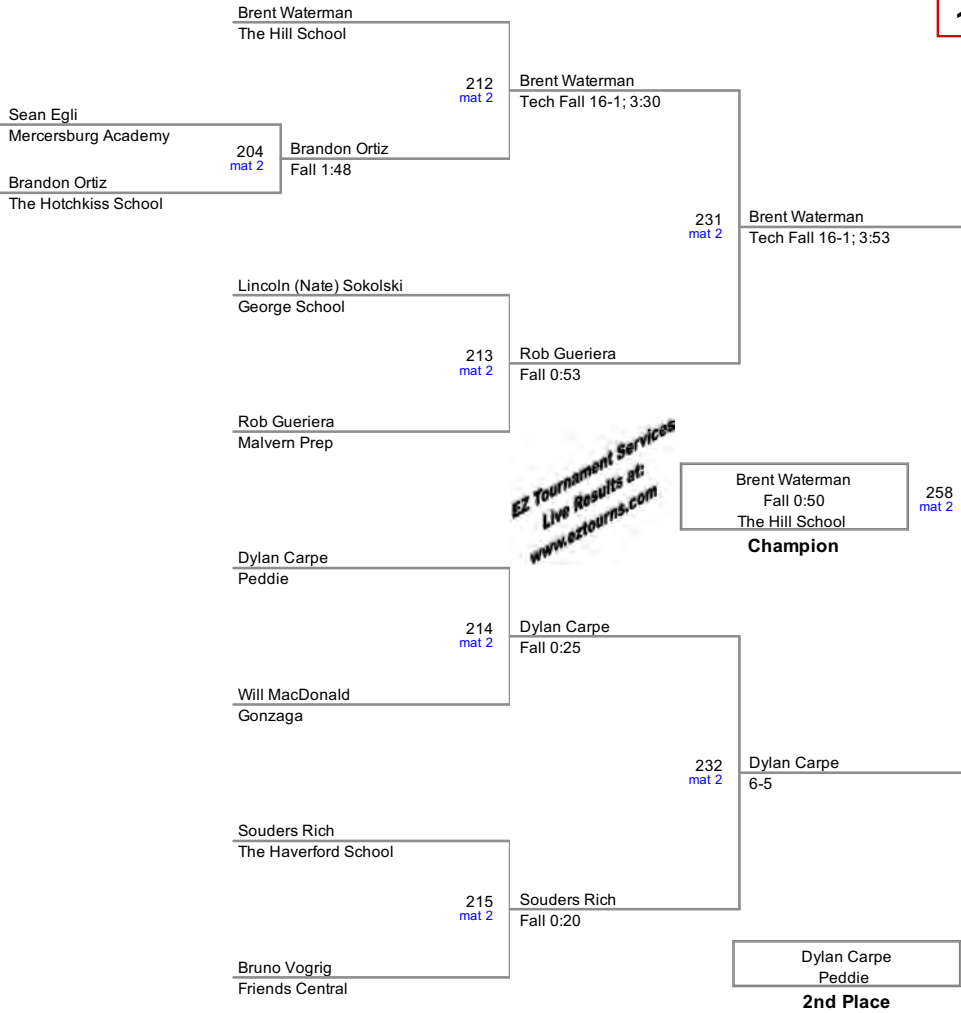

2014 Bissell Invitational
Varsity (on Mat 2)

152 Lbs