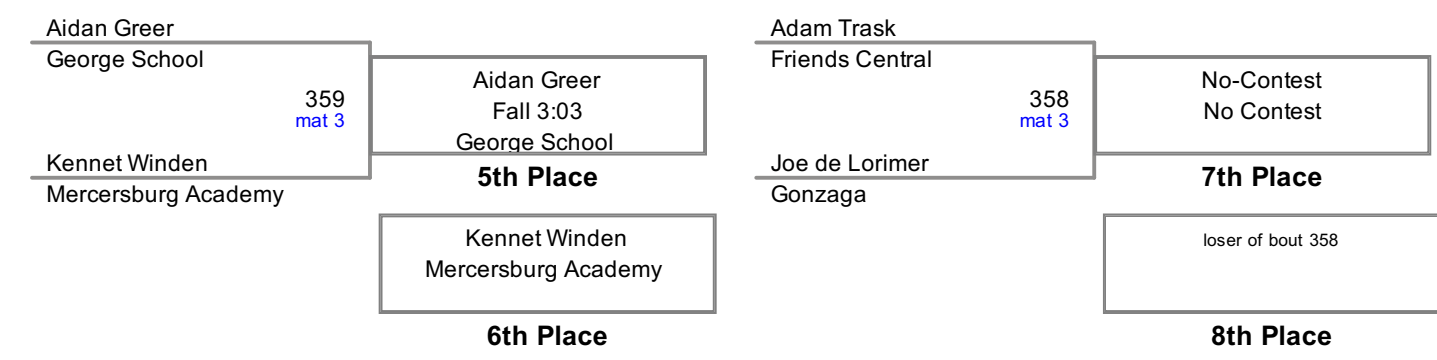

2014 Bissell Invitational
Varsity (on Mat 3)

132 Lbs