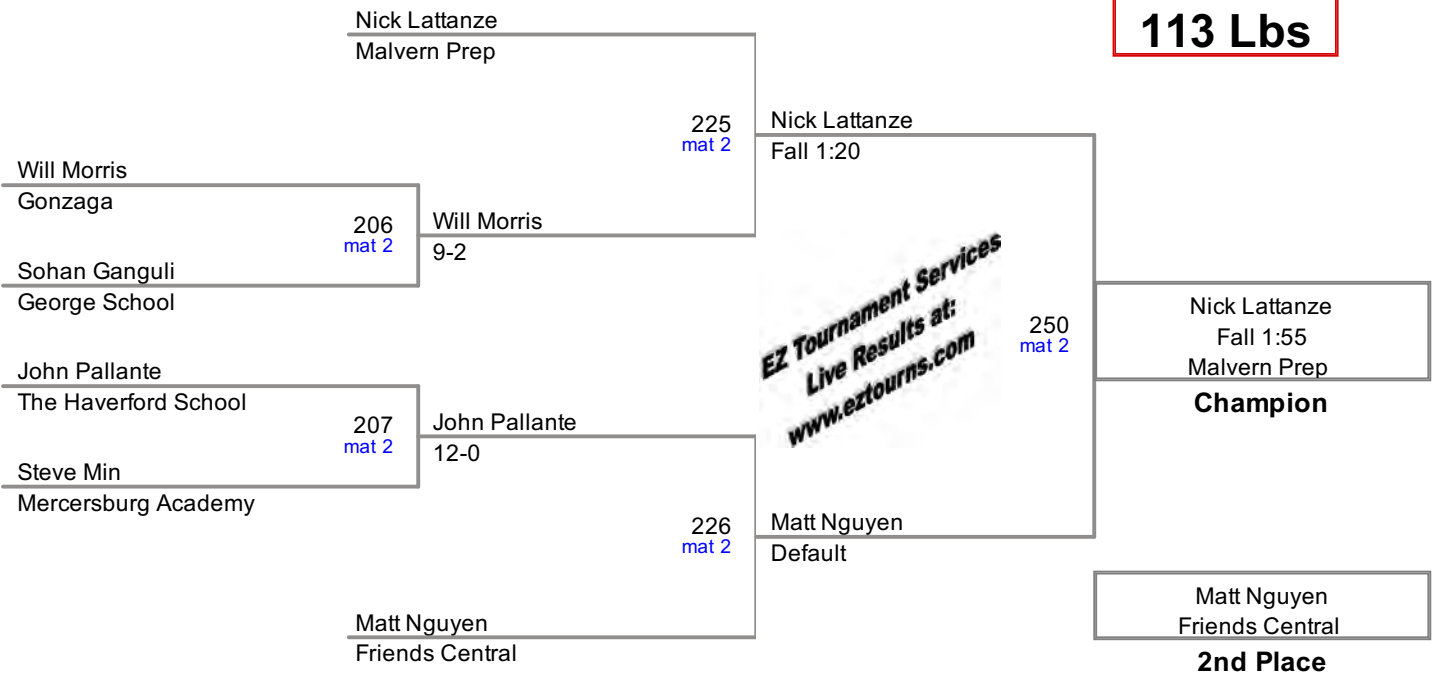

2014 Bissell Invitational
Varsity (on Mat 3)

106 Lbs

2014 Bissell Invitational
Varsity (on Mat 2)

113 Lbs

2014 Bissell Invitational
Varsity (on Mat 3)

120 Lbs

*EZ Tournament Services
Live Results at:
www.eztourns.com*