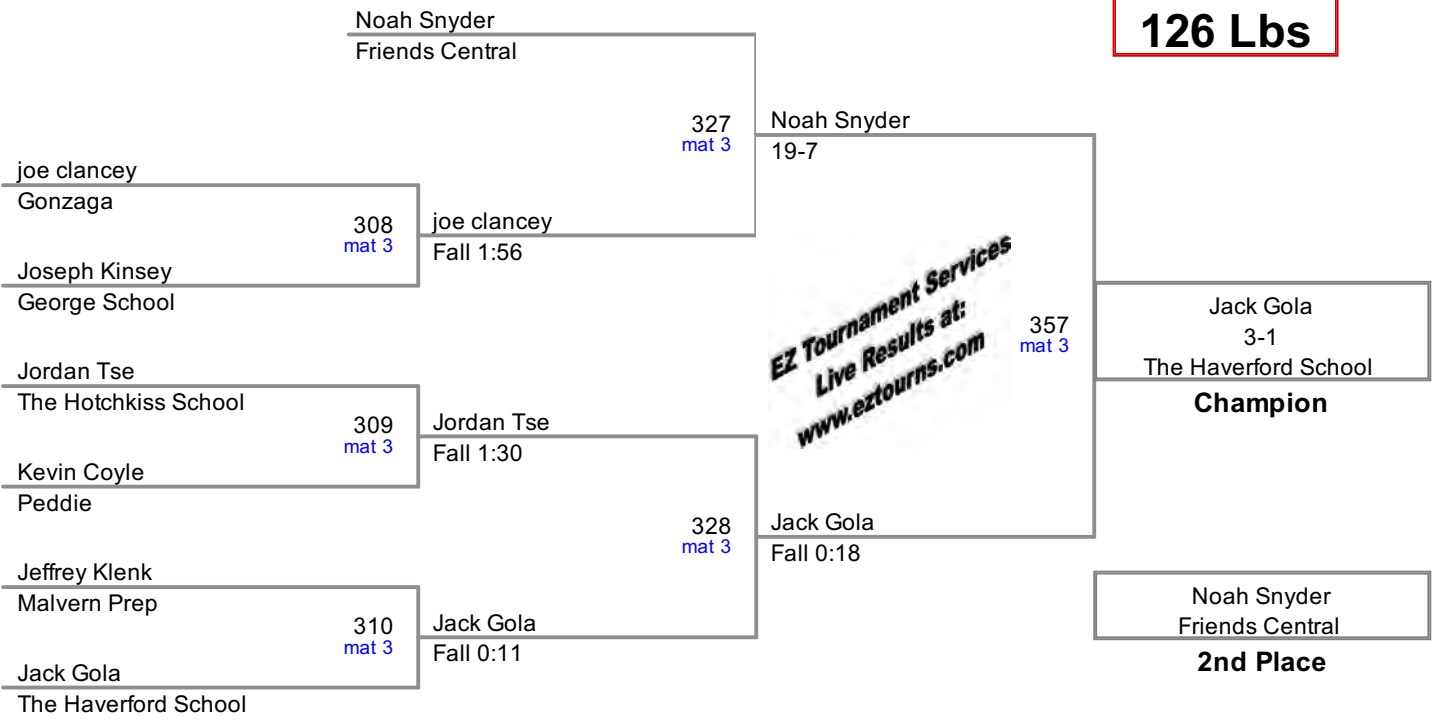

2014 Bissell Invitational
Varsity (on Mat 3)

106 Lbs

2014 Bissell Invitational
Varsity (on Mat 2)

113 Lbs

2014 Bissell Invitational
Varsity (on Mat 3)

120 Lbs

*EZ Tournament Services
Live Results at:
www.eztourns.com*

2014 Bissell Invitational
Varsity (on Mat 3)

126 Lbs

2014 Bissell Invitational
Varsity (on Mat 3)

132 Lbs

2014 Bissell Invitational
Varsity (on Mat 3)

138 Lbs

*EZ Tournament Services
Live Results at:
www.eztourns.com*