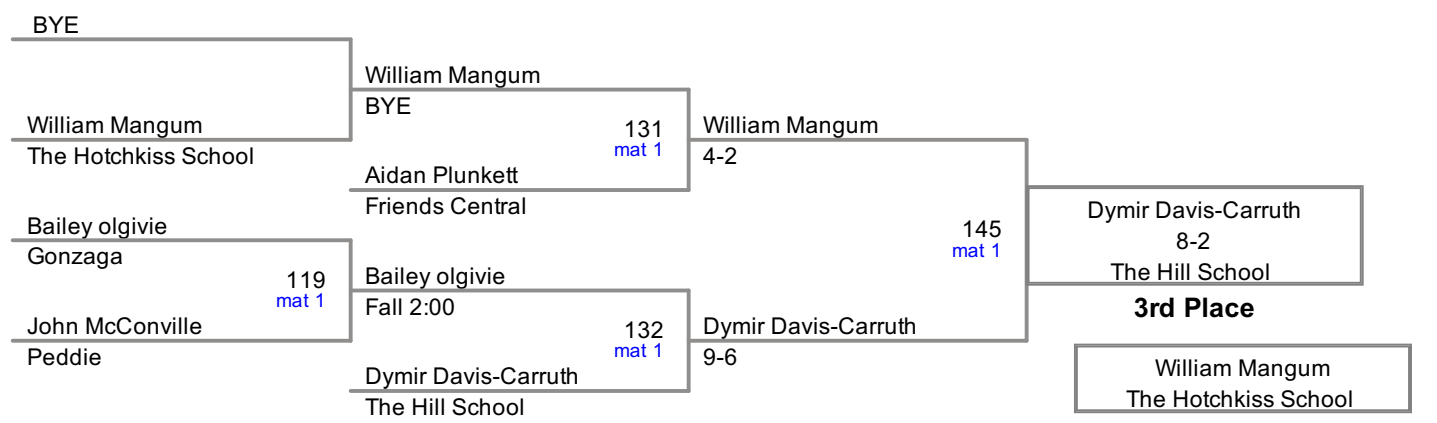

2014 Bissell Invitational
Varsity (on Mat 1)

182 Lbs