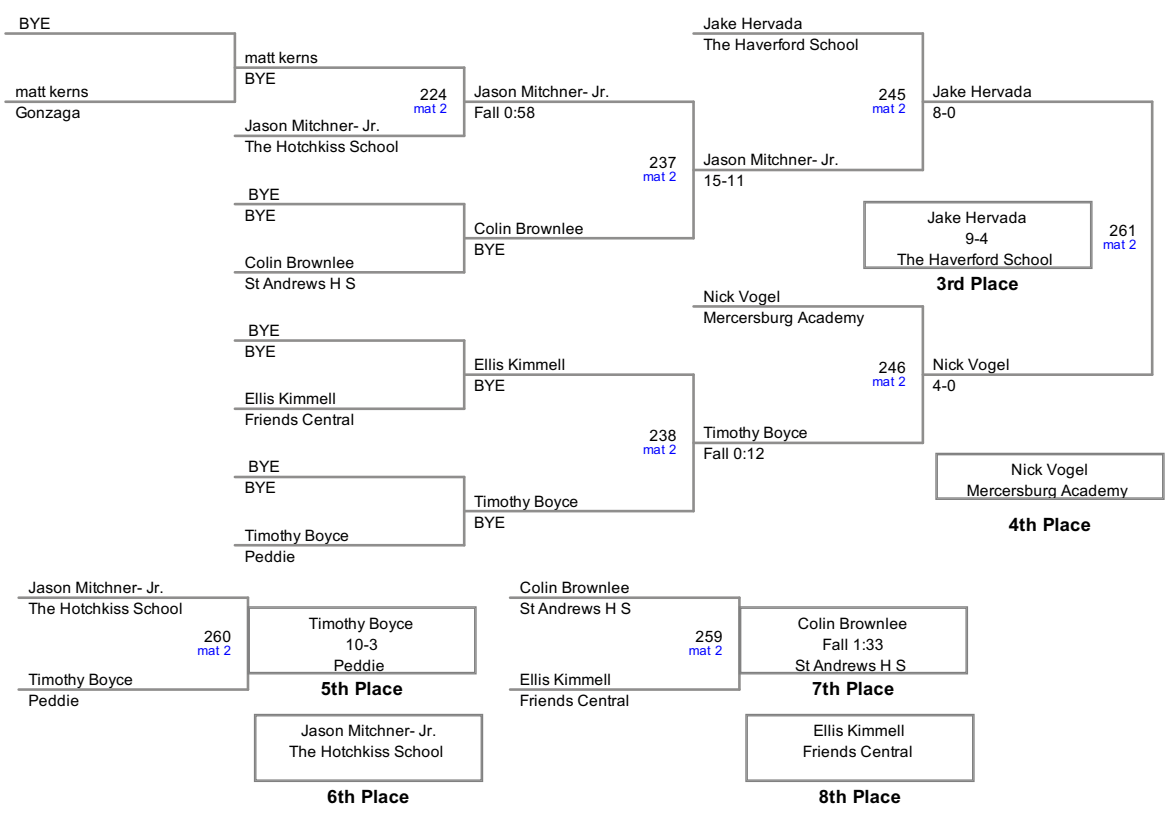

2014 Bissell Invitational
Varsity (on Mat 2)

145 Lbs

2014 Bissell Invitational
Varsity (on Mat 2)

152 Lbs

2014 Bissell Invitational
Varsity (on Mat 2)

160 Lbs

2014 Bissell Invitational
Varsity (on Mat 1)

170 Lbs