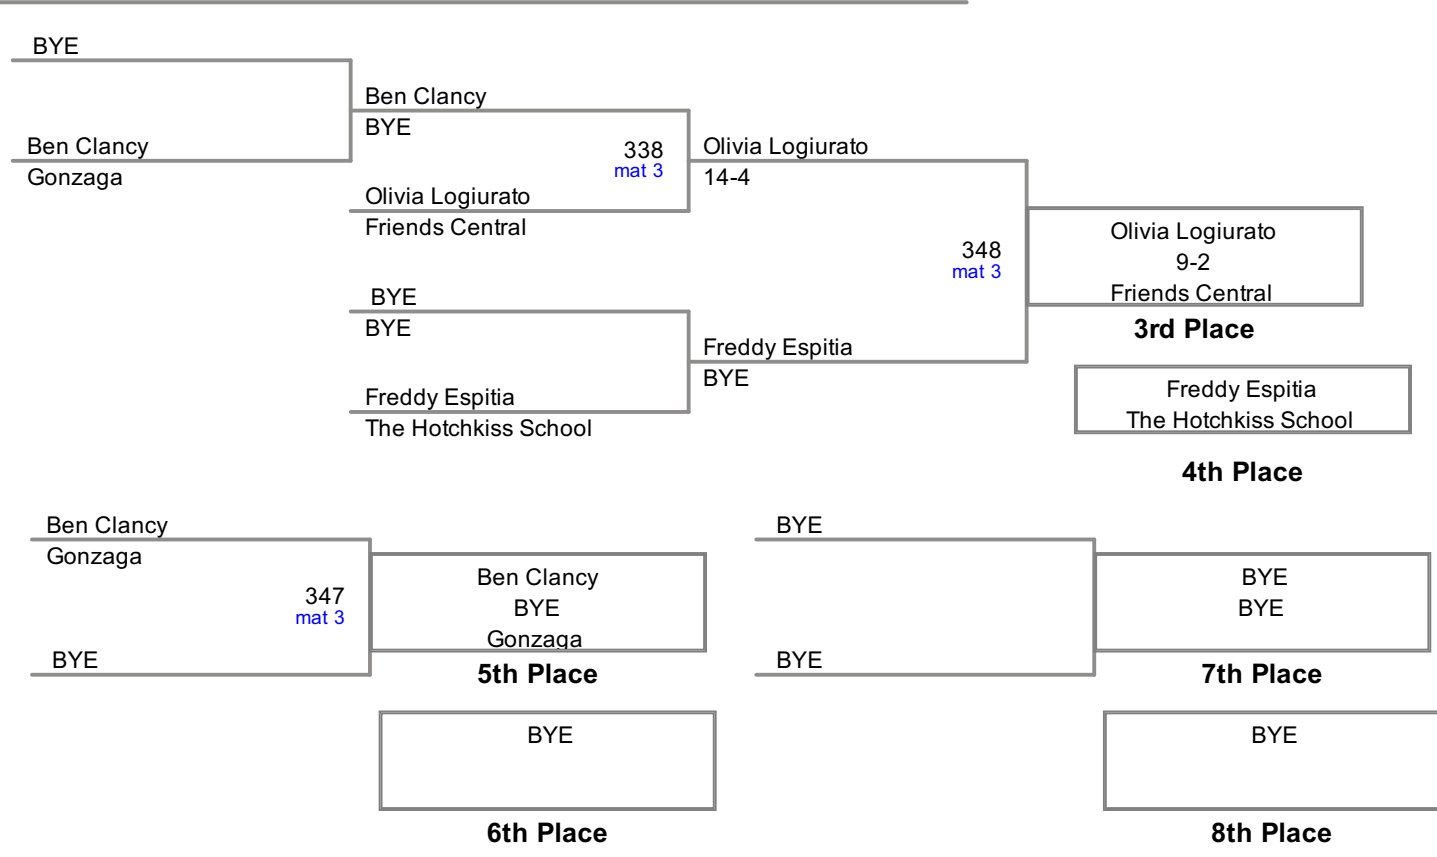

2014 Bissell Invitational
Varsity (on Mat 3)

106 Lbs

2014 Bissell Invitational
Varsity (on Mat 2)

113 Lbs

2014 Bissell Invitational
Varsity (on Mat 3)

120 Lbs

*EZ Tournament Services
Live Results at:
www.eztourns.com*