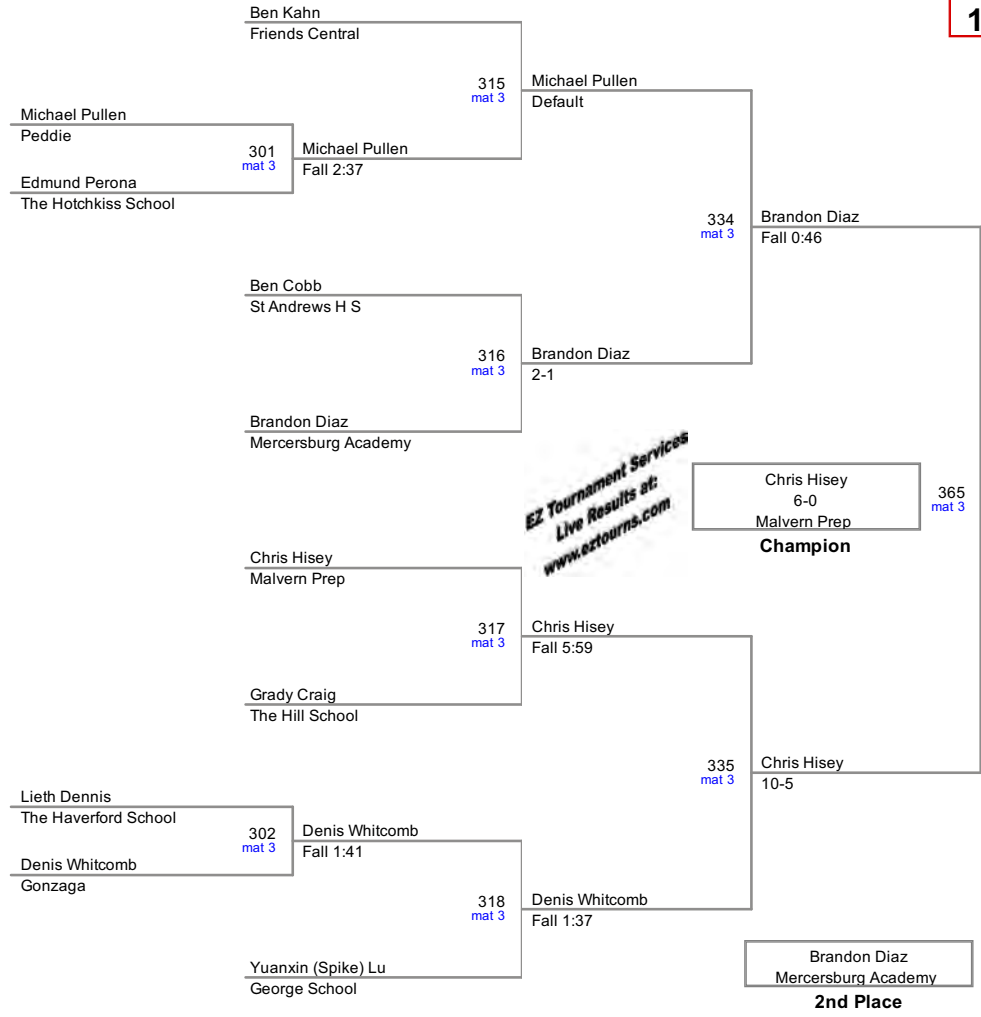

2014 Bissell Invitational
Varsity (on Mat 3)

126 Lbs

2014 Bissell Invitational
Varsity (on Mat 3)

132 Lbs

2014 Bissell Invitational
Varsity (on Mat 3)

138 Lbs

*EZ Tournament Services
Live Results at:
www.eztourns.com*