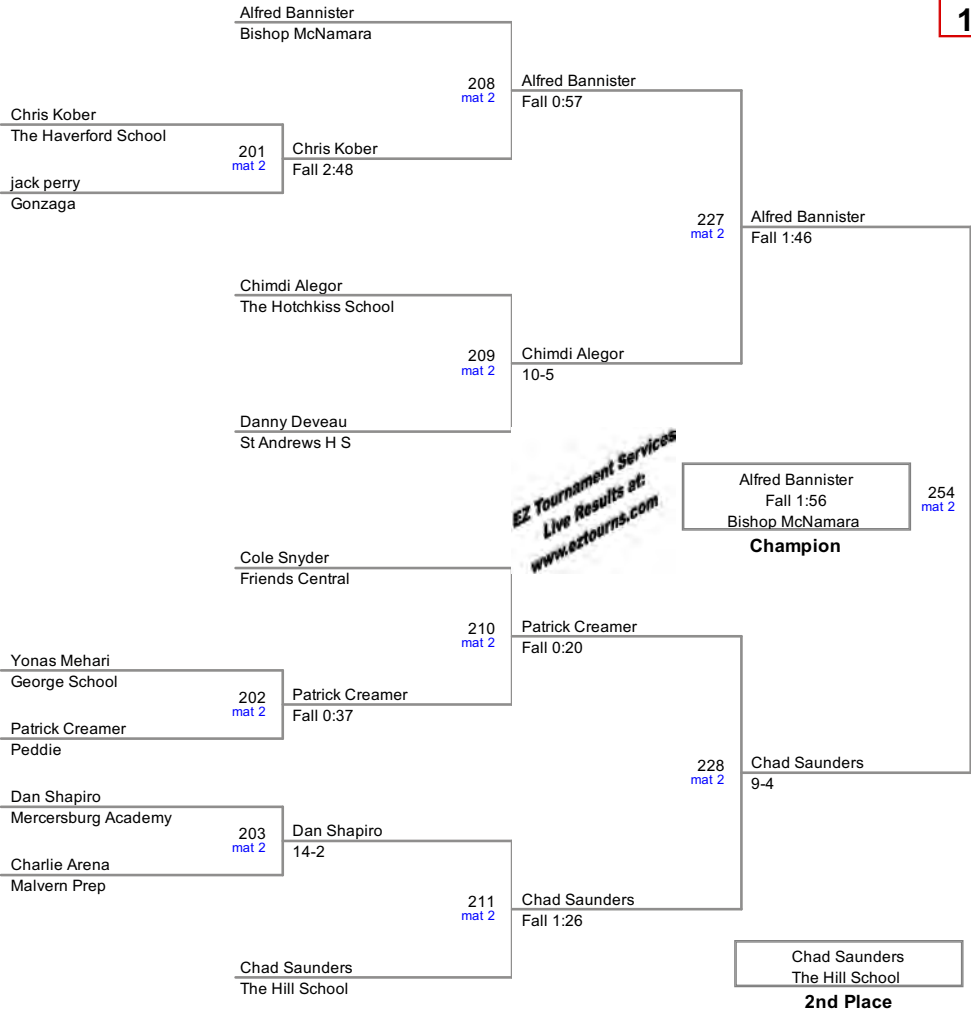

2014 Bissell Invitational
Varsity (on Mat 2)

145 Lbs