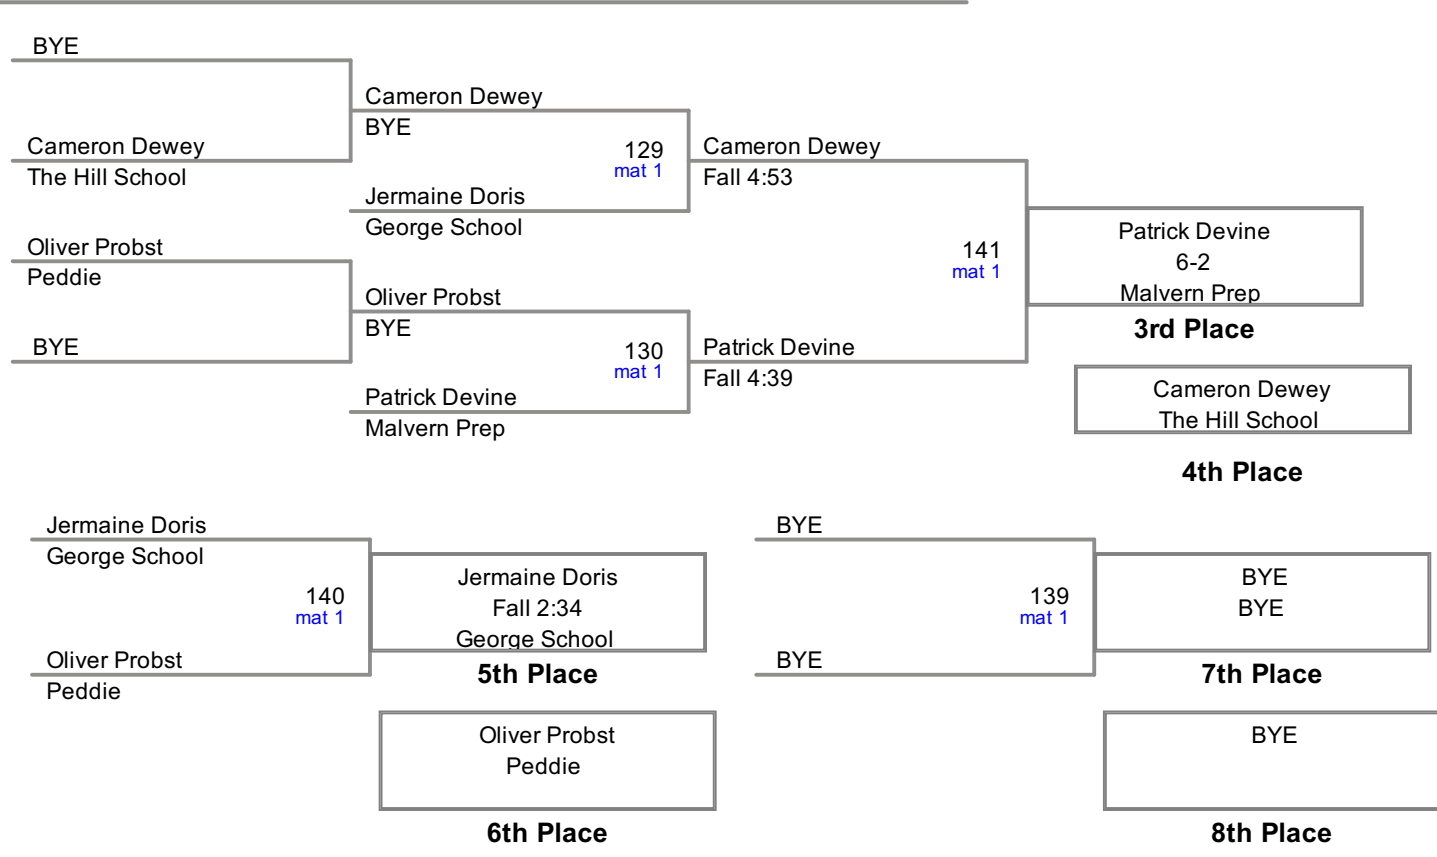

2014 Bissell Invitational
Varsity (on Mat 2)

145 Lbs

2014 Bissell Invitational
Varsity (on Mat 2)

152 Lbs

2014 Bissell Invitational
Varsity (on Mat 2)

160 Lbs

2014 Bissell Invitational
Varsity (on Mat 1)

170 Lbs