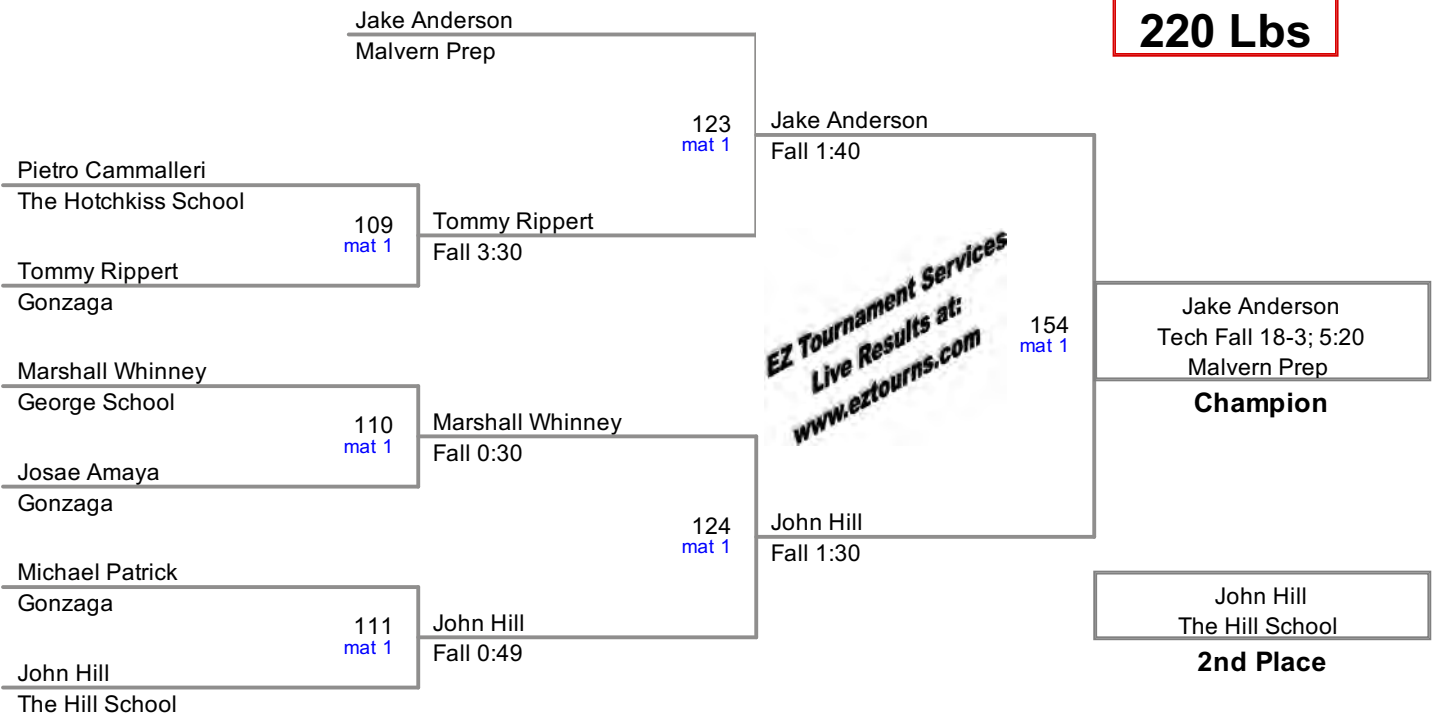

2014 Bissell Invitational
Varsity (on Mat 1)

182 Lbs

2014 Bissell Invitational
Varsity (on Mat 1)

195 Lbs

2014 Bissell Invitational
Varsity (on Mat 1)

220 Lbs

2014 Bissell Invitational
Varsity (on Mat 1)

285 Lbs