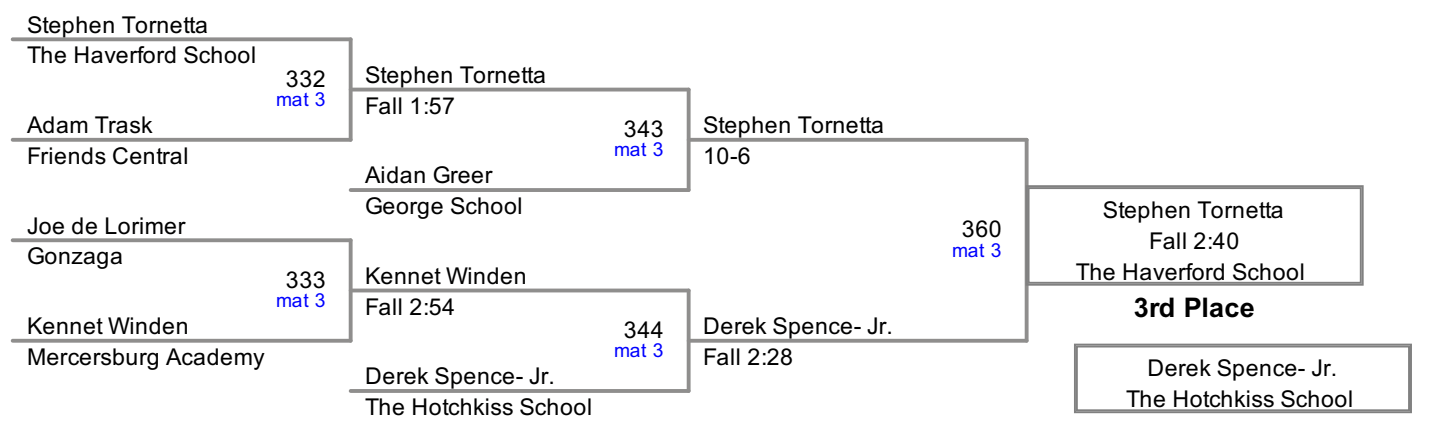

2014 Bissell Invitational
Varsity (on Mat 3)

132 Lbs