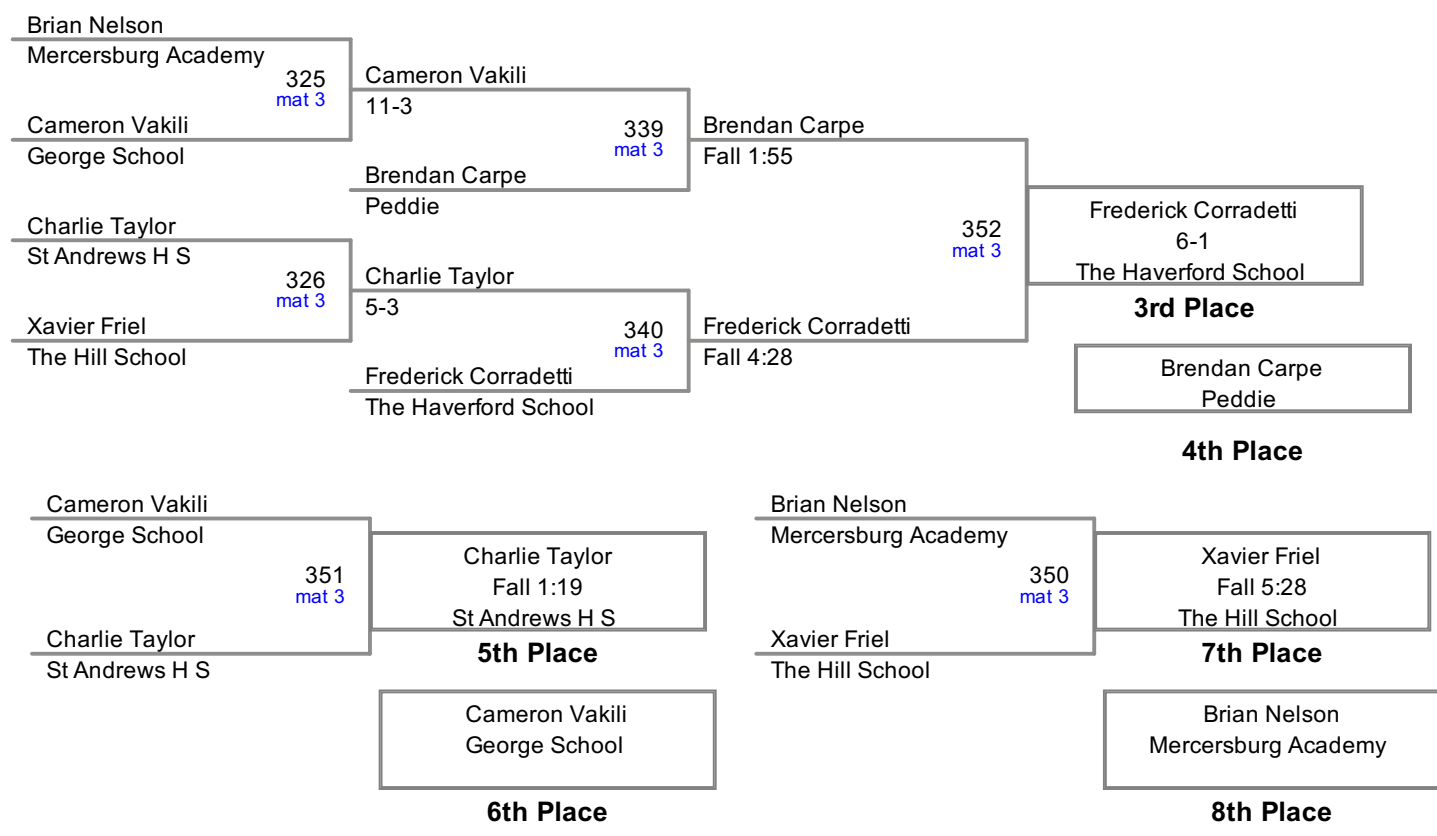

2014 Bissell Invitational
Varsity (on Mat 3)

106 Lbs

2014 Bissell Invitational
Varsity (on Mat 2)

113 Lbs

2014 Bissell Invitational
Varsity (on Mat 3)

120 Lbs

*EZ Tournament Services
Live Results at:
www.eztourns.com*