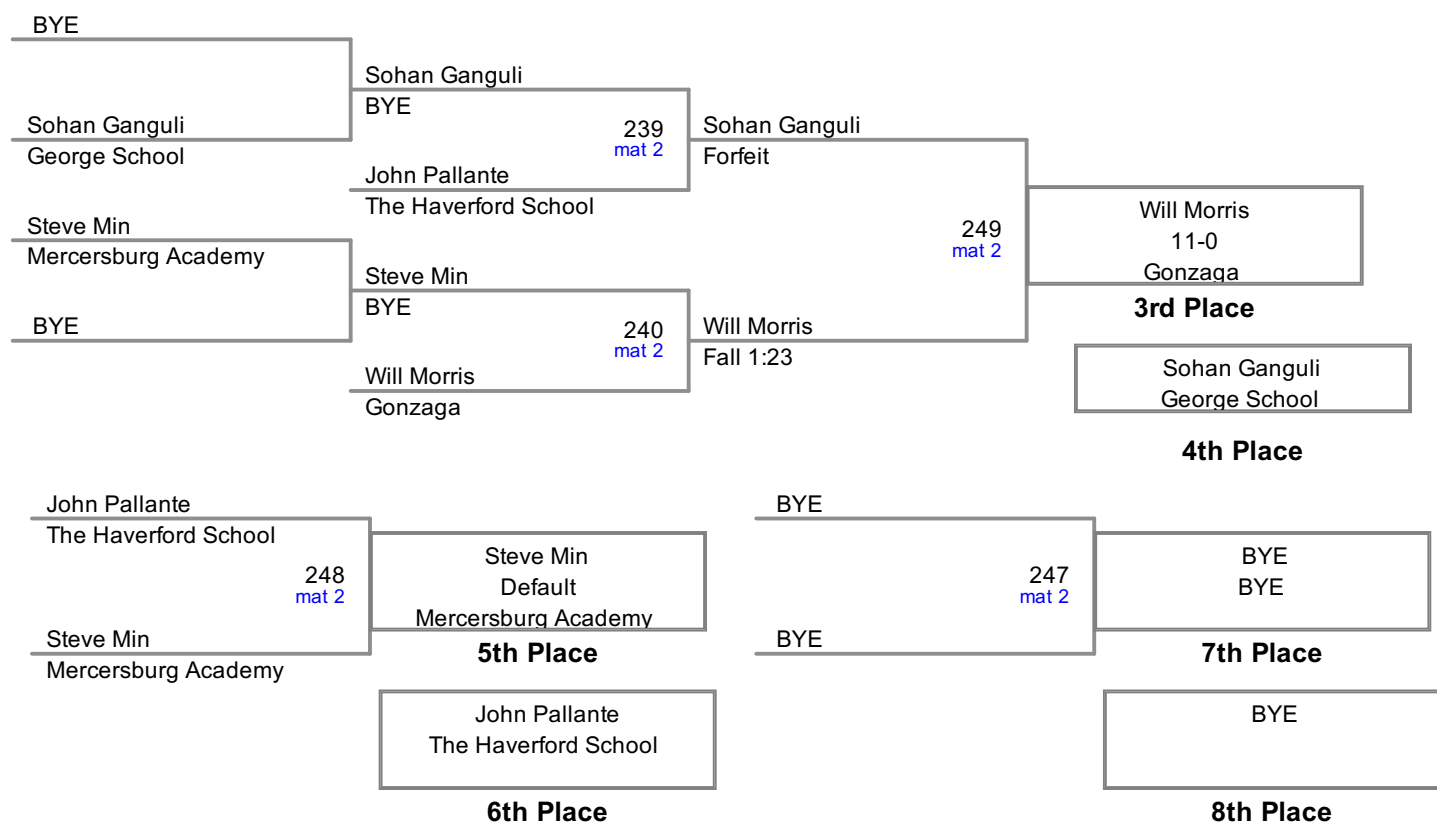

2014 Bissell Invitational
Varsity (on Mat 3)

106 Lbs

2014 Bissell Invitational
Varsity (on Mat 2)

113 Lbs

2014 Bissell Invitational
Varsity (on Mat 3)

120 Lbs

*EZ Tournament Services
Live Results at:
www.eztourns.com*