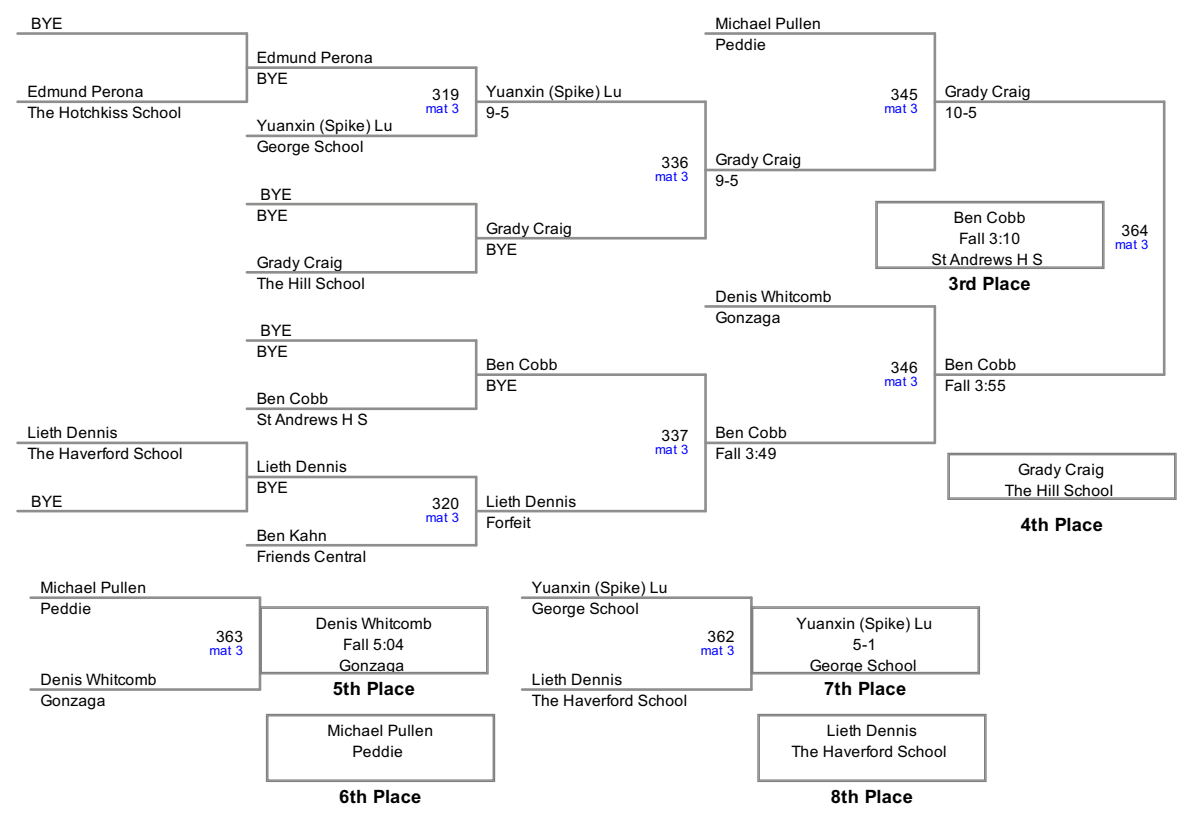

2014 Bissell Invitational
Varsity (on Mat 3)

126 Lbs

2014 Bissell Invitational
Varsity (on Mat 3)

132 Lbs

2014 Bissell Invitational
Varsity (on Mat 3)

138 Lbs

*EZ Tournament Services
Live Results at:
www.eztourns.com*