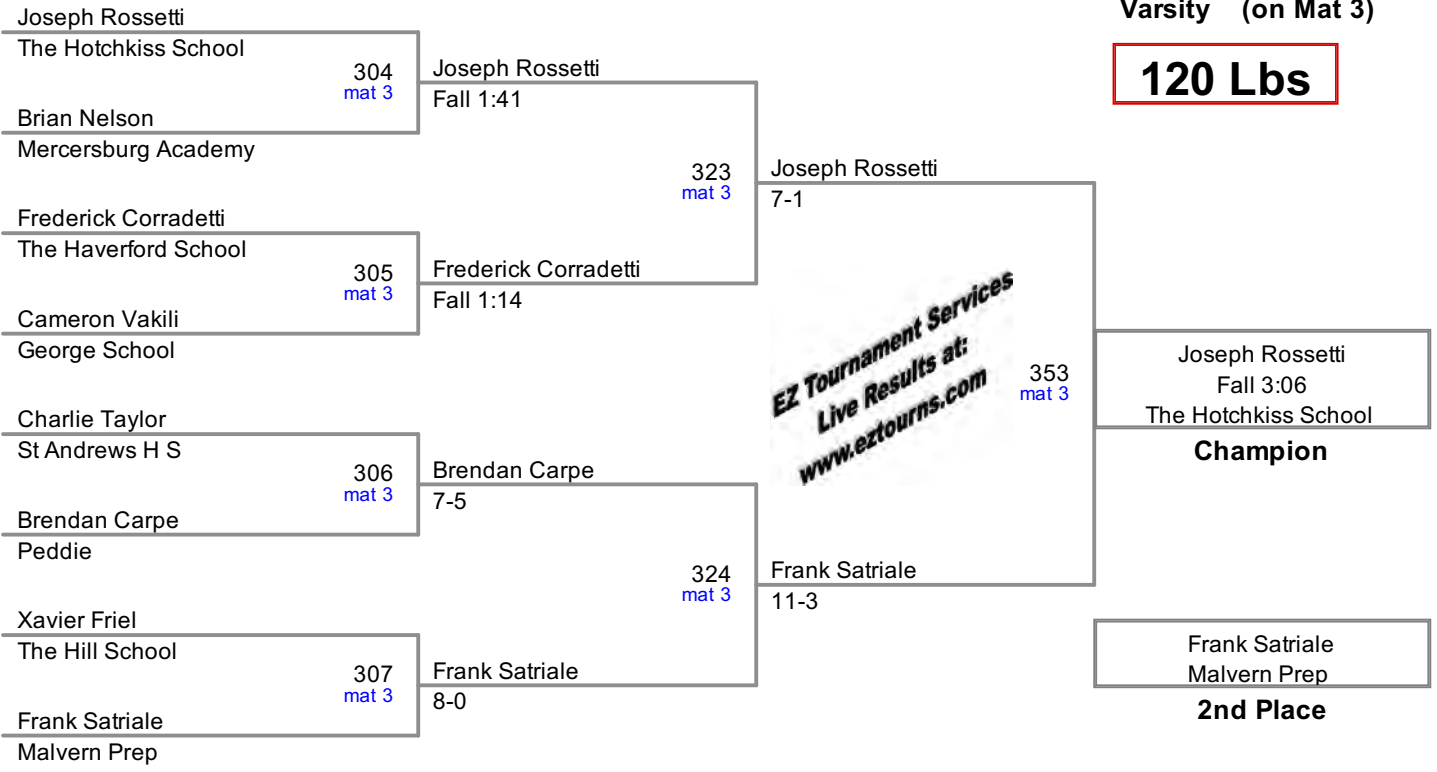

2014 Bissell Invitational
Varsity (on Mat 3)

106 Lbs

2014 Bissell Invitational
Varsity (on Mat 2)

113 Lbs

2014 Bissell Invitational
Varsity (on Mat 3)

120 Lbs

*EZ Tournament Services
Live Results at:
www.eztourns.com*