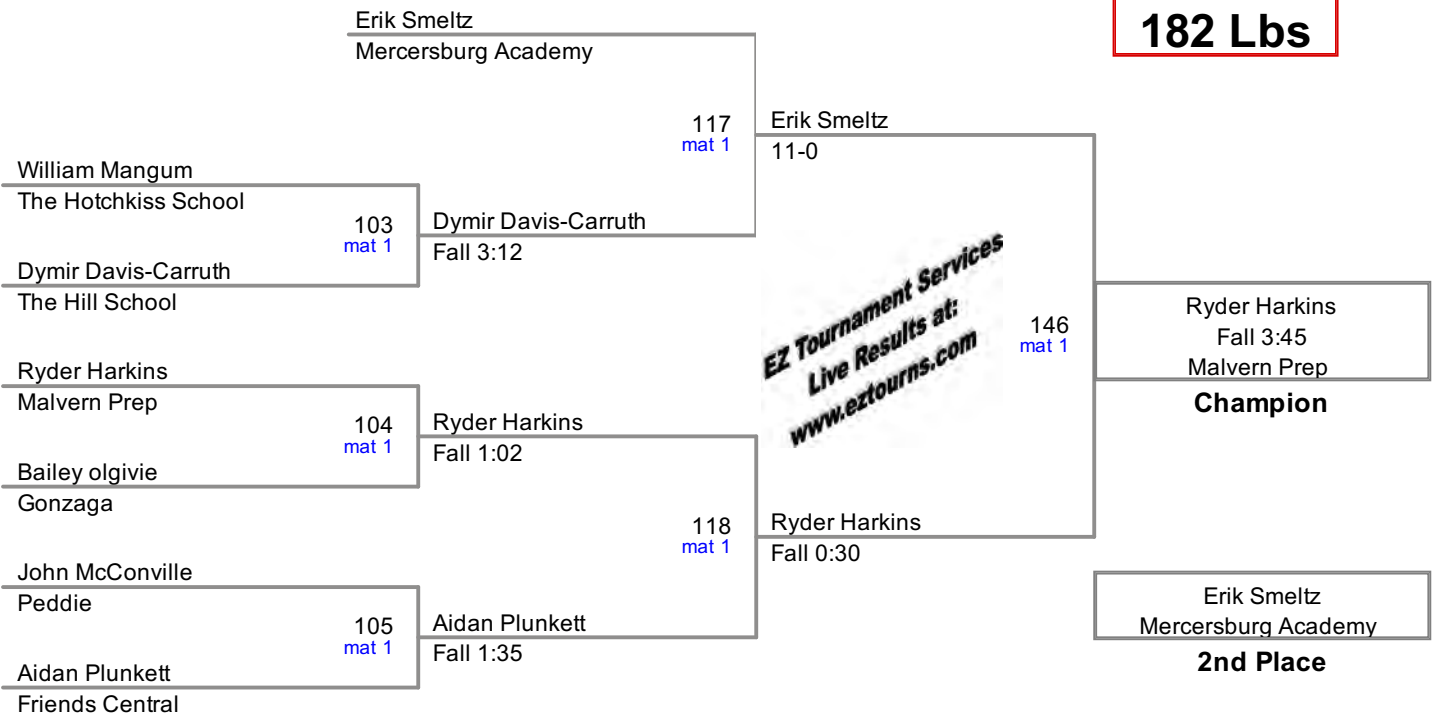

2014 Bissell Invitational
Varsity (on Mat 1)

182 Lbs