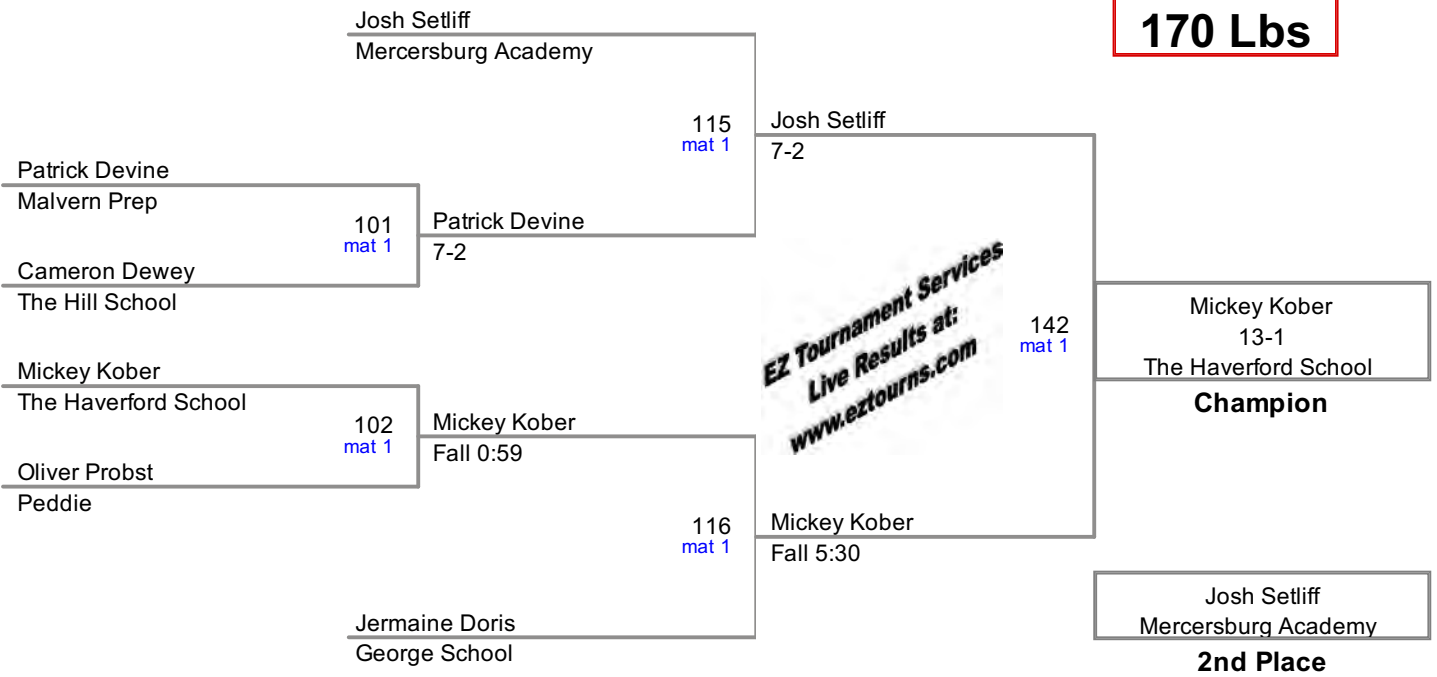

2014 Bissell Invitational
Varsity (on Mat 2)

145 Lbs

2014 Bissell Invitational
Varsity (on Mat 2)

152 Lbs

2014 Bissell Invitational
Varsity (on Mat 2)

160 Lbs

2014 Bissell Invitational
Varsity (on Mat 1)

170 Lbs