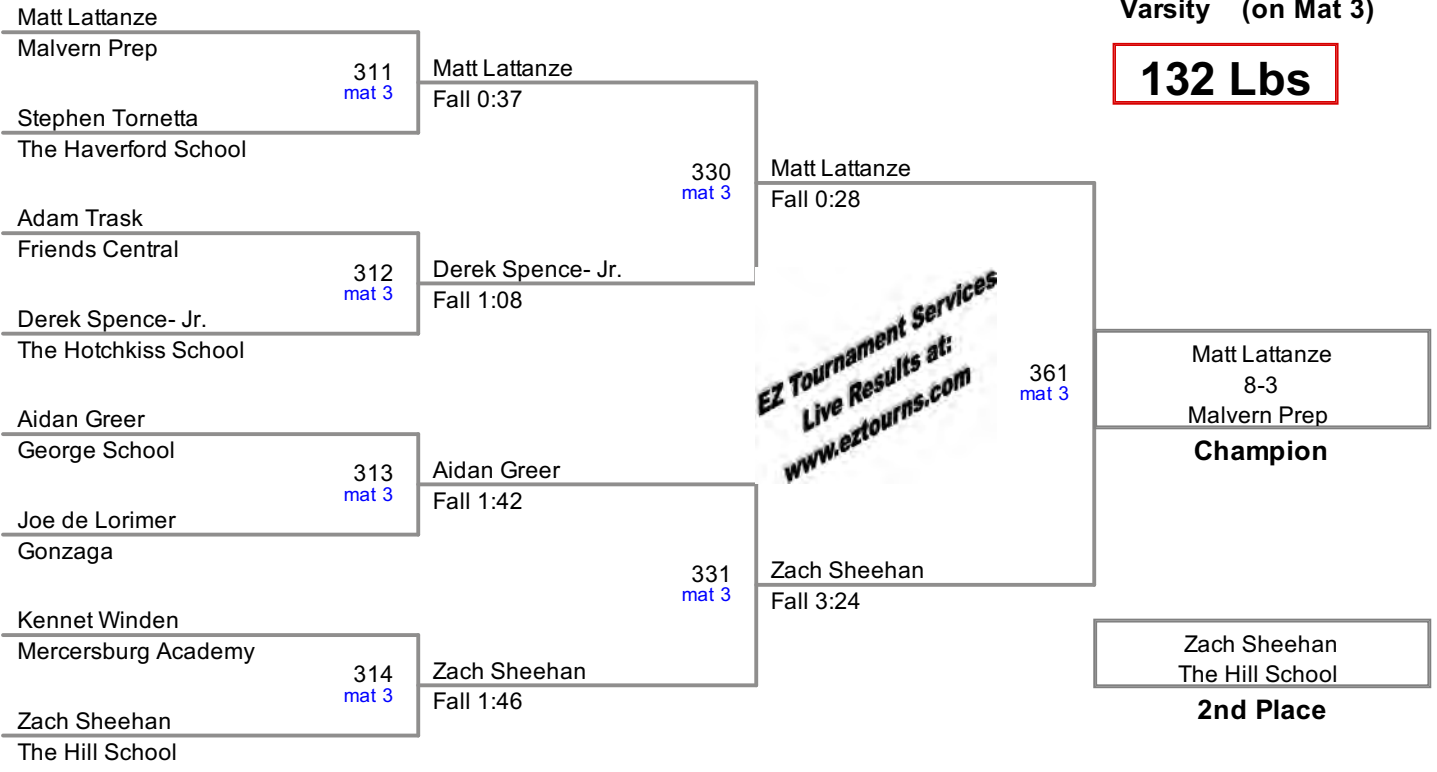

2014 Bissell Invitational
Varsity (on Mat 3)

106 Lbs

2014 Bissell Invitational
Varsity (on Mat 2)

113 Lbs

2014 Bissell Invitational
Varsity (on Mat 3)

120 Lbs

*EZ Tournament Services
Live Results at:
www.eztourns.com*

2014 Bissell Invitational
Varsity (on Mat 3)

126 Lbs

2014 Bissell Invitational
Varsity (on Mat 3)

132 Lbs

2014 Bissell Invitational
Varsity (on Mat 3)

138 Lbs

*EZ Tournament Services
Live Results at:
www.eztourns.com*