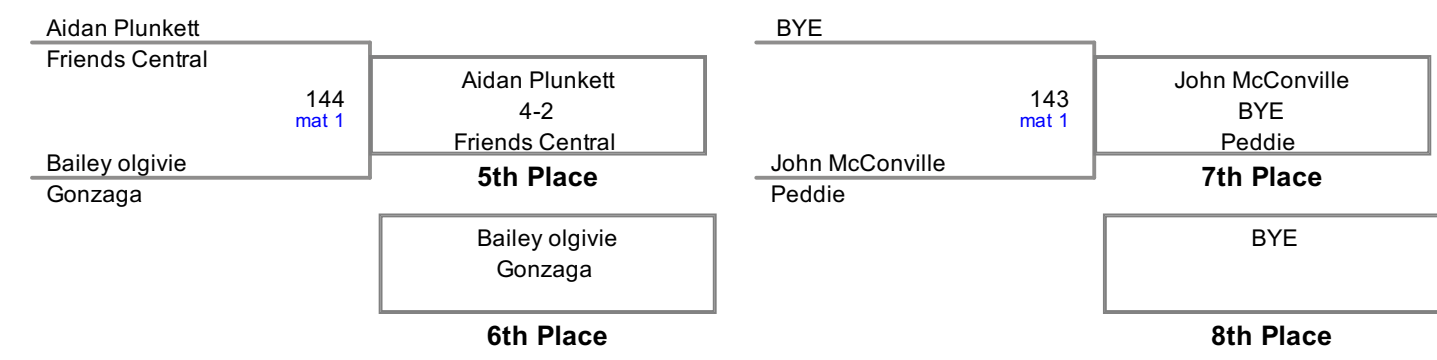

2014 Bissell Invitational
Varsity (on Mat 1)

182 Lbs