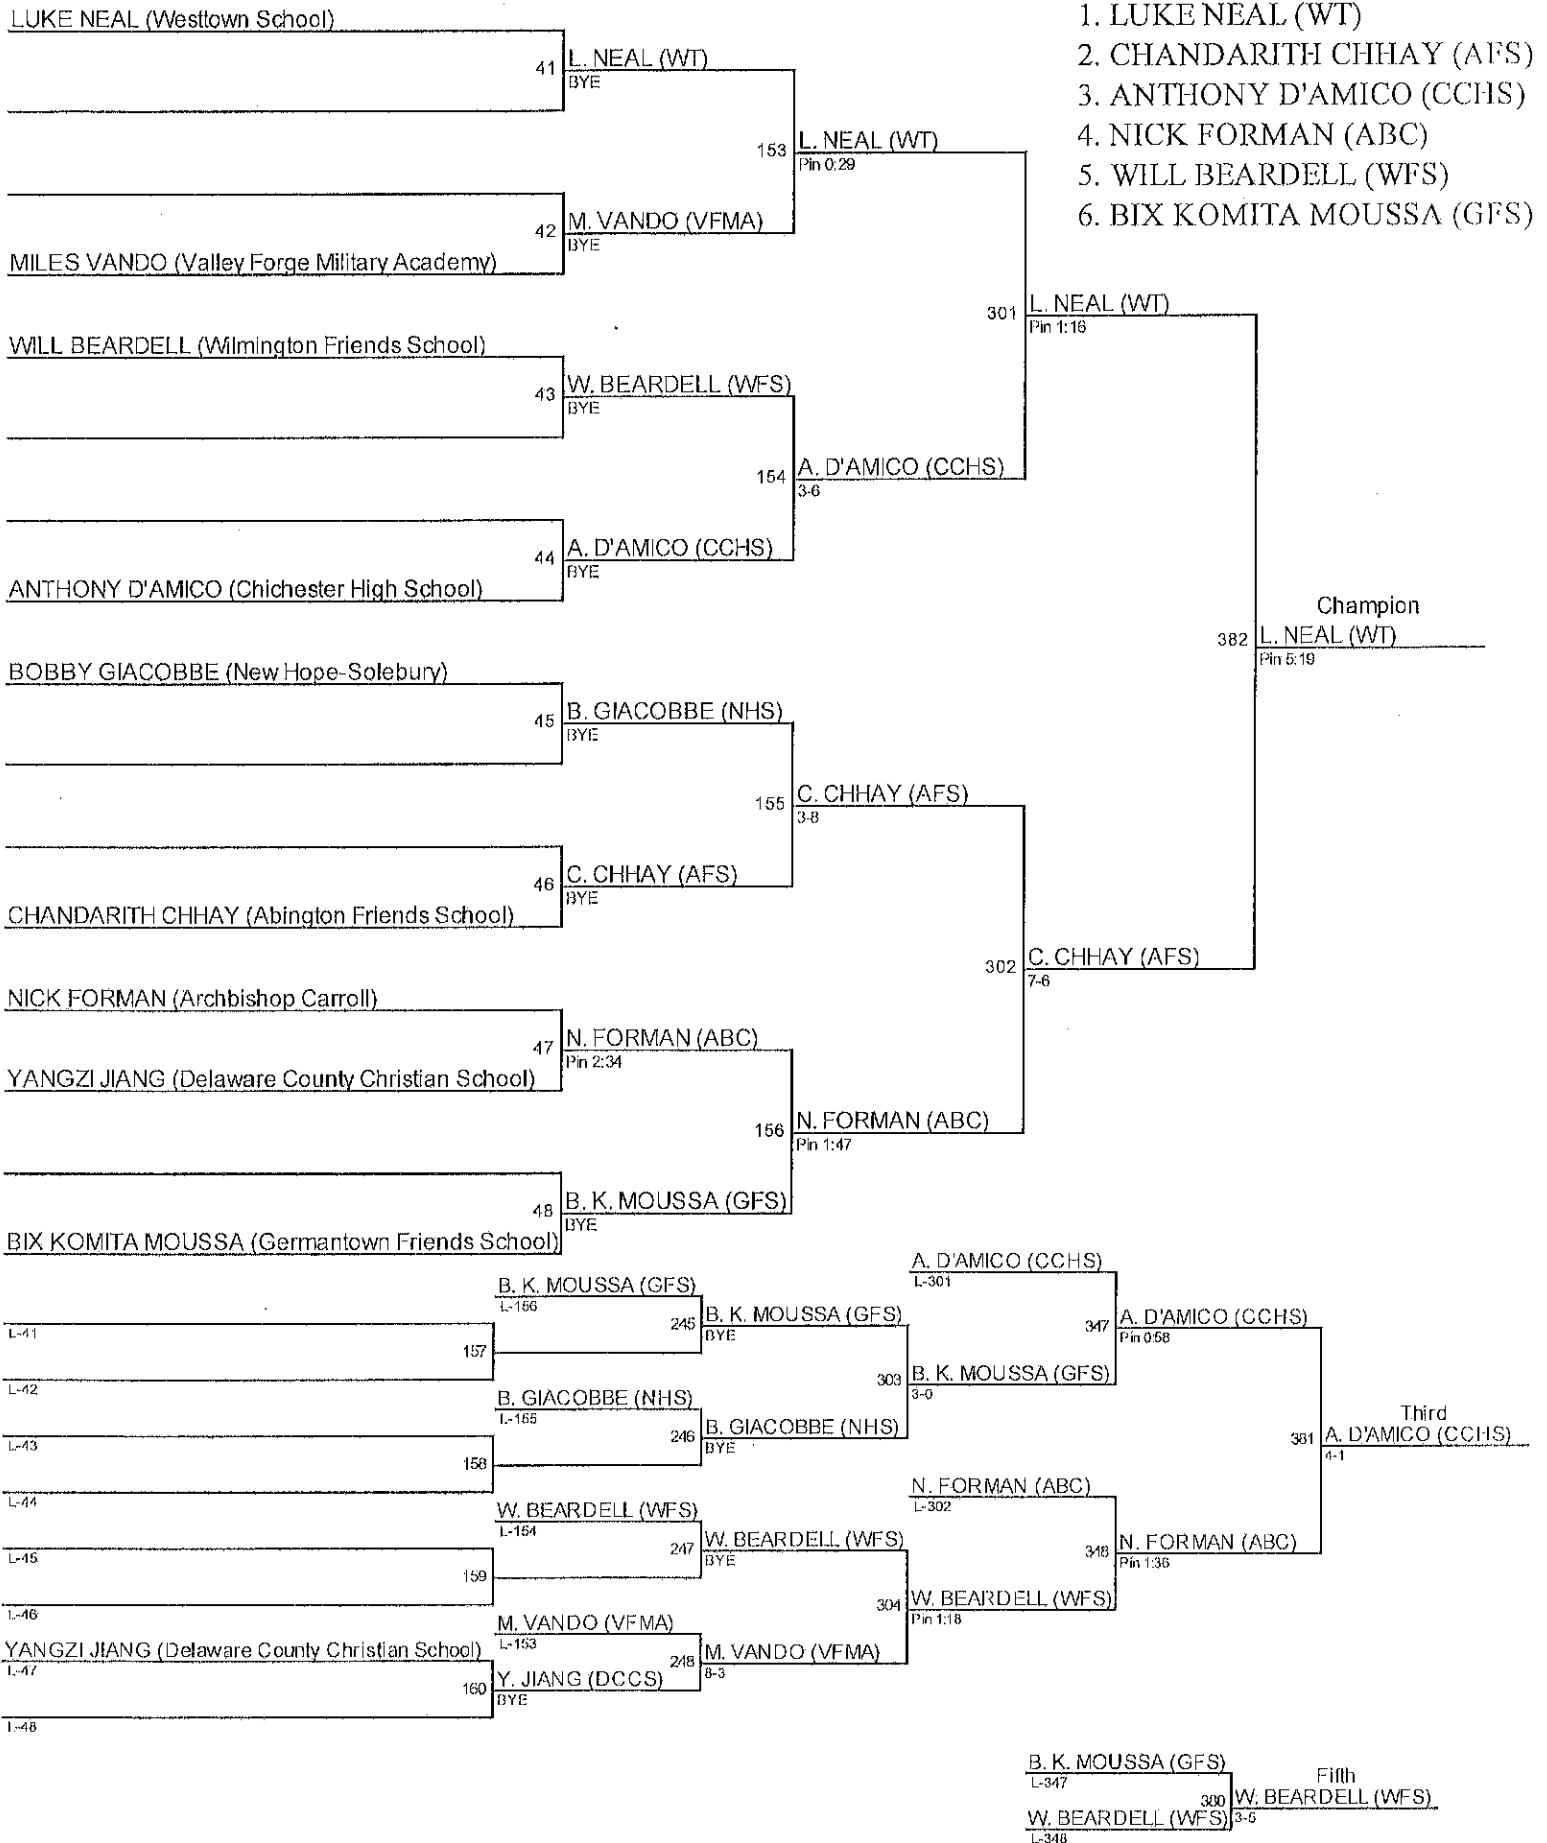

C. NEWBOLD (WT)
Pin 239

346 C. MCCUTCHEON (VFMA)
Pin 234

C. MCCUTCHEON (VFMA)
BYE

300 C. MCCUTCHEON (VFMA)
BYE

377 **Fifth**
C. NEWBOLD (WT)
BYE

Church Farm School Invitational - 2014 / 138

Church Farm School Invitational - 2014 / 145