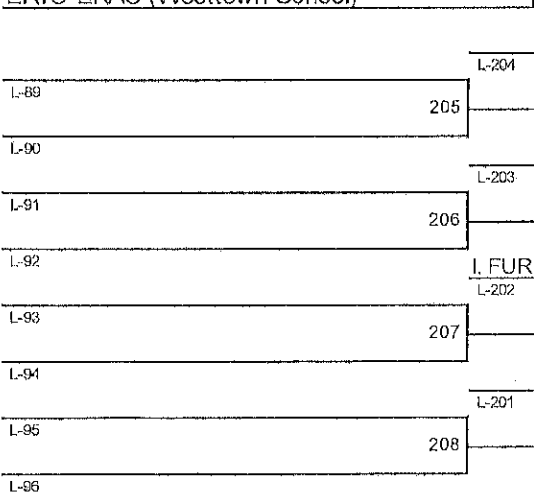

Church Farm School Invitational - 2014 / 195

LUKE GENETTI (Pope John Paul High School)

CHAZ PRICE (Church Farm School)

JOHN BARLOW (Chichester High School)

1. ERIC EKAS (WT)
2. LUKE GENETTI (PJP)
3. JOHN BARLOW (CCHS)
4. CHAZ PRICE (CFS)
5. IAN FURMAN (WFS)