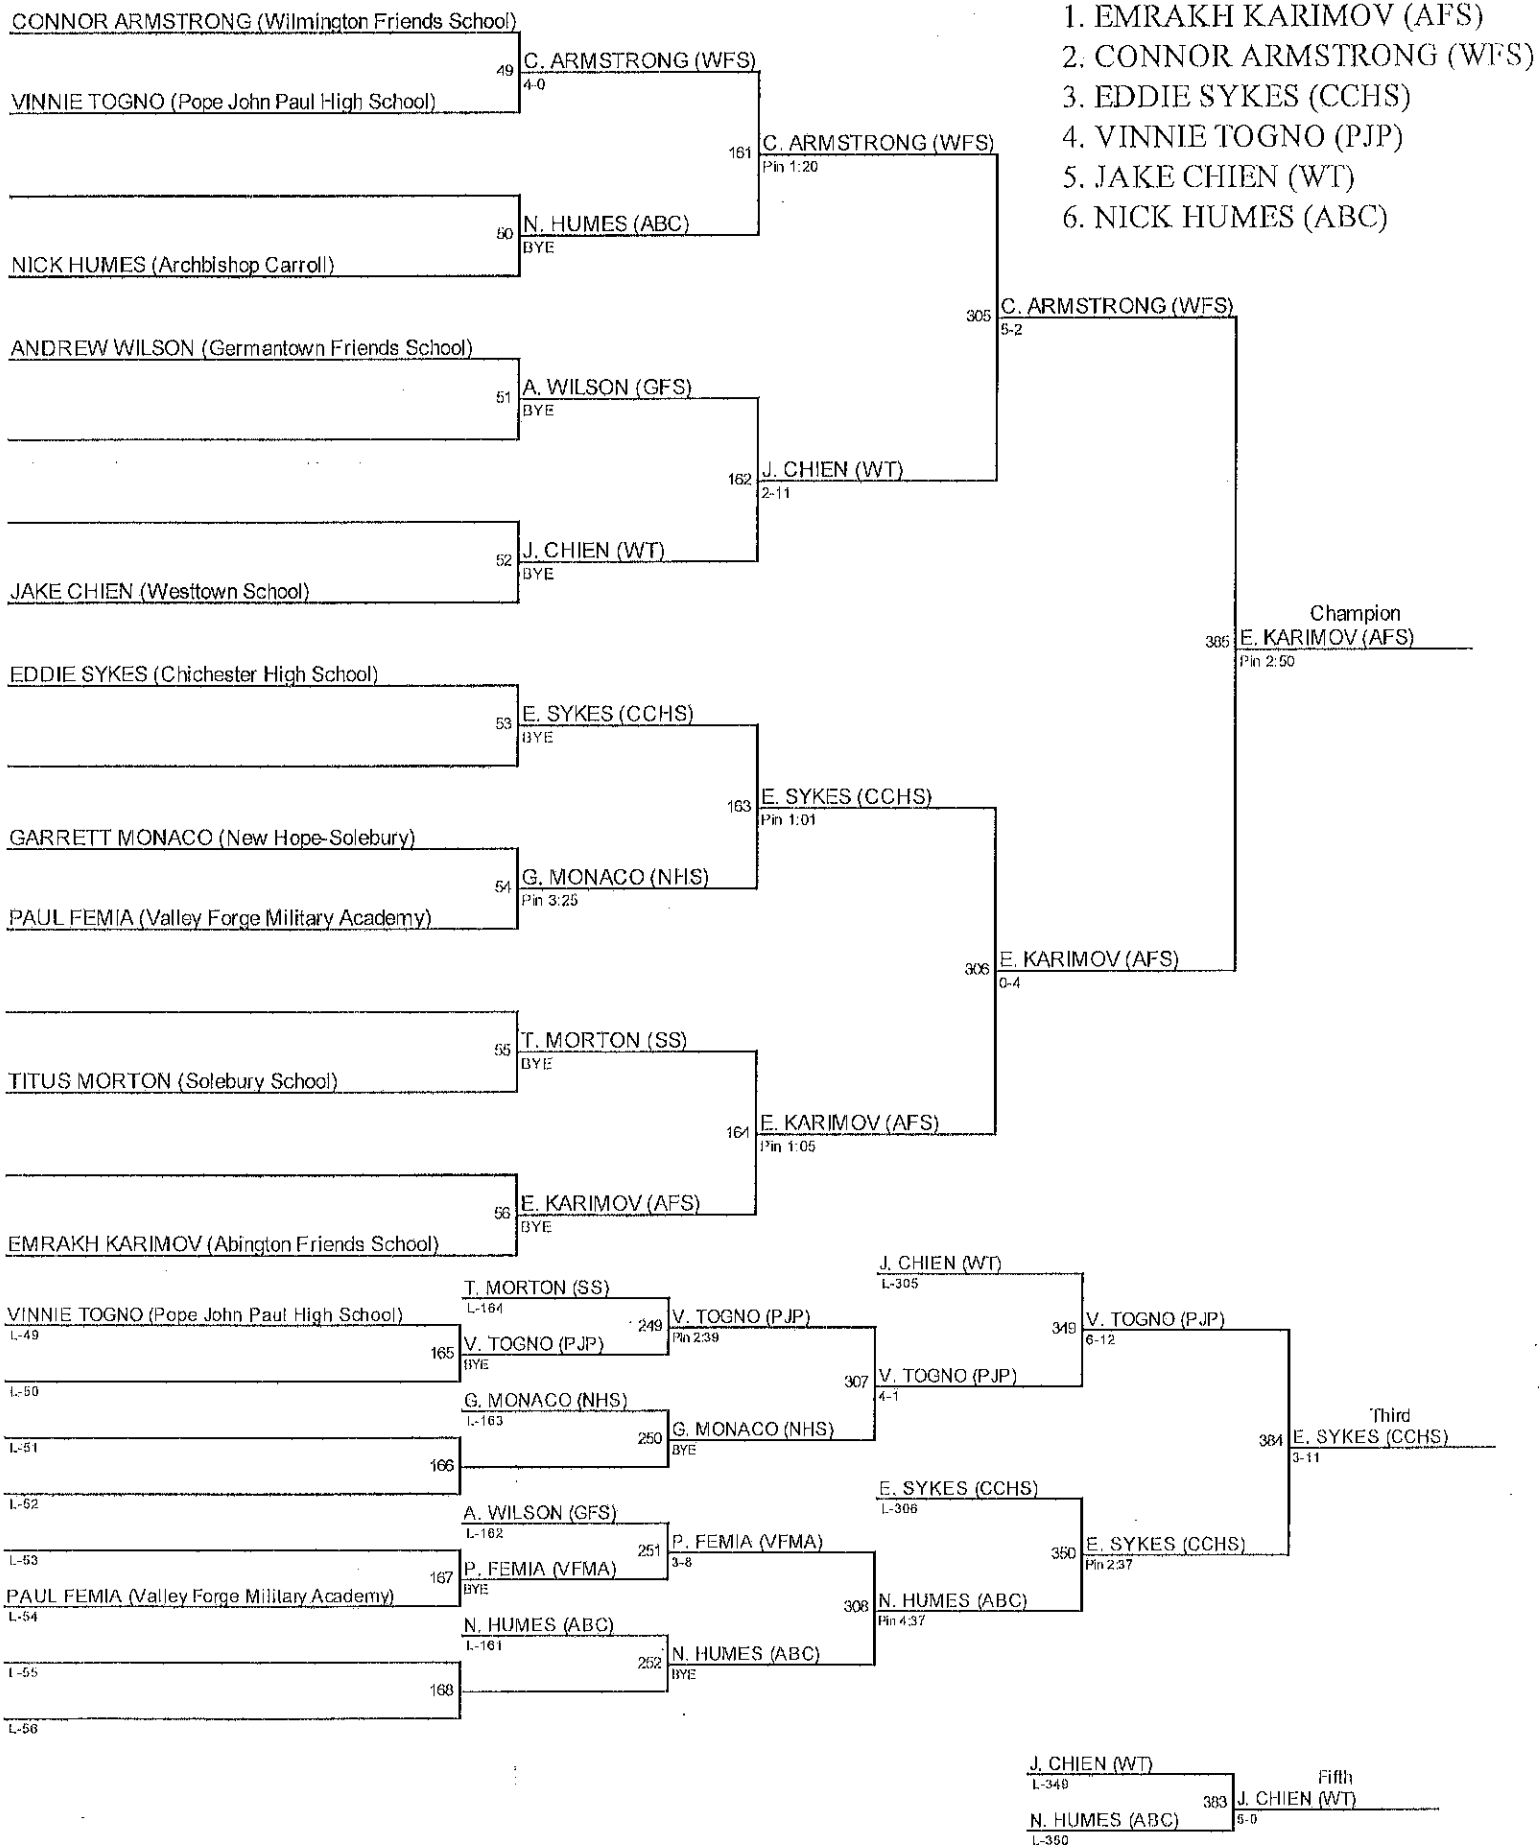

C. NEWBOLD (WT)
Pin 239

346 C. MCCUTCHEON (VFMA)
Pin 234

C. MCCUTCHEON (VFMA)
BYE

300 C. MCCUTCHEON (VFMA)
BYE

377 **Fifth**
C. NEWBOLD (WT)
BYE

Church Farm School Invitational - 2014 / 138

Church Farm School Invitational - 2014 / 145