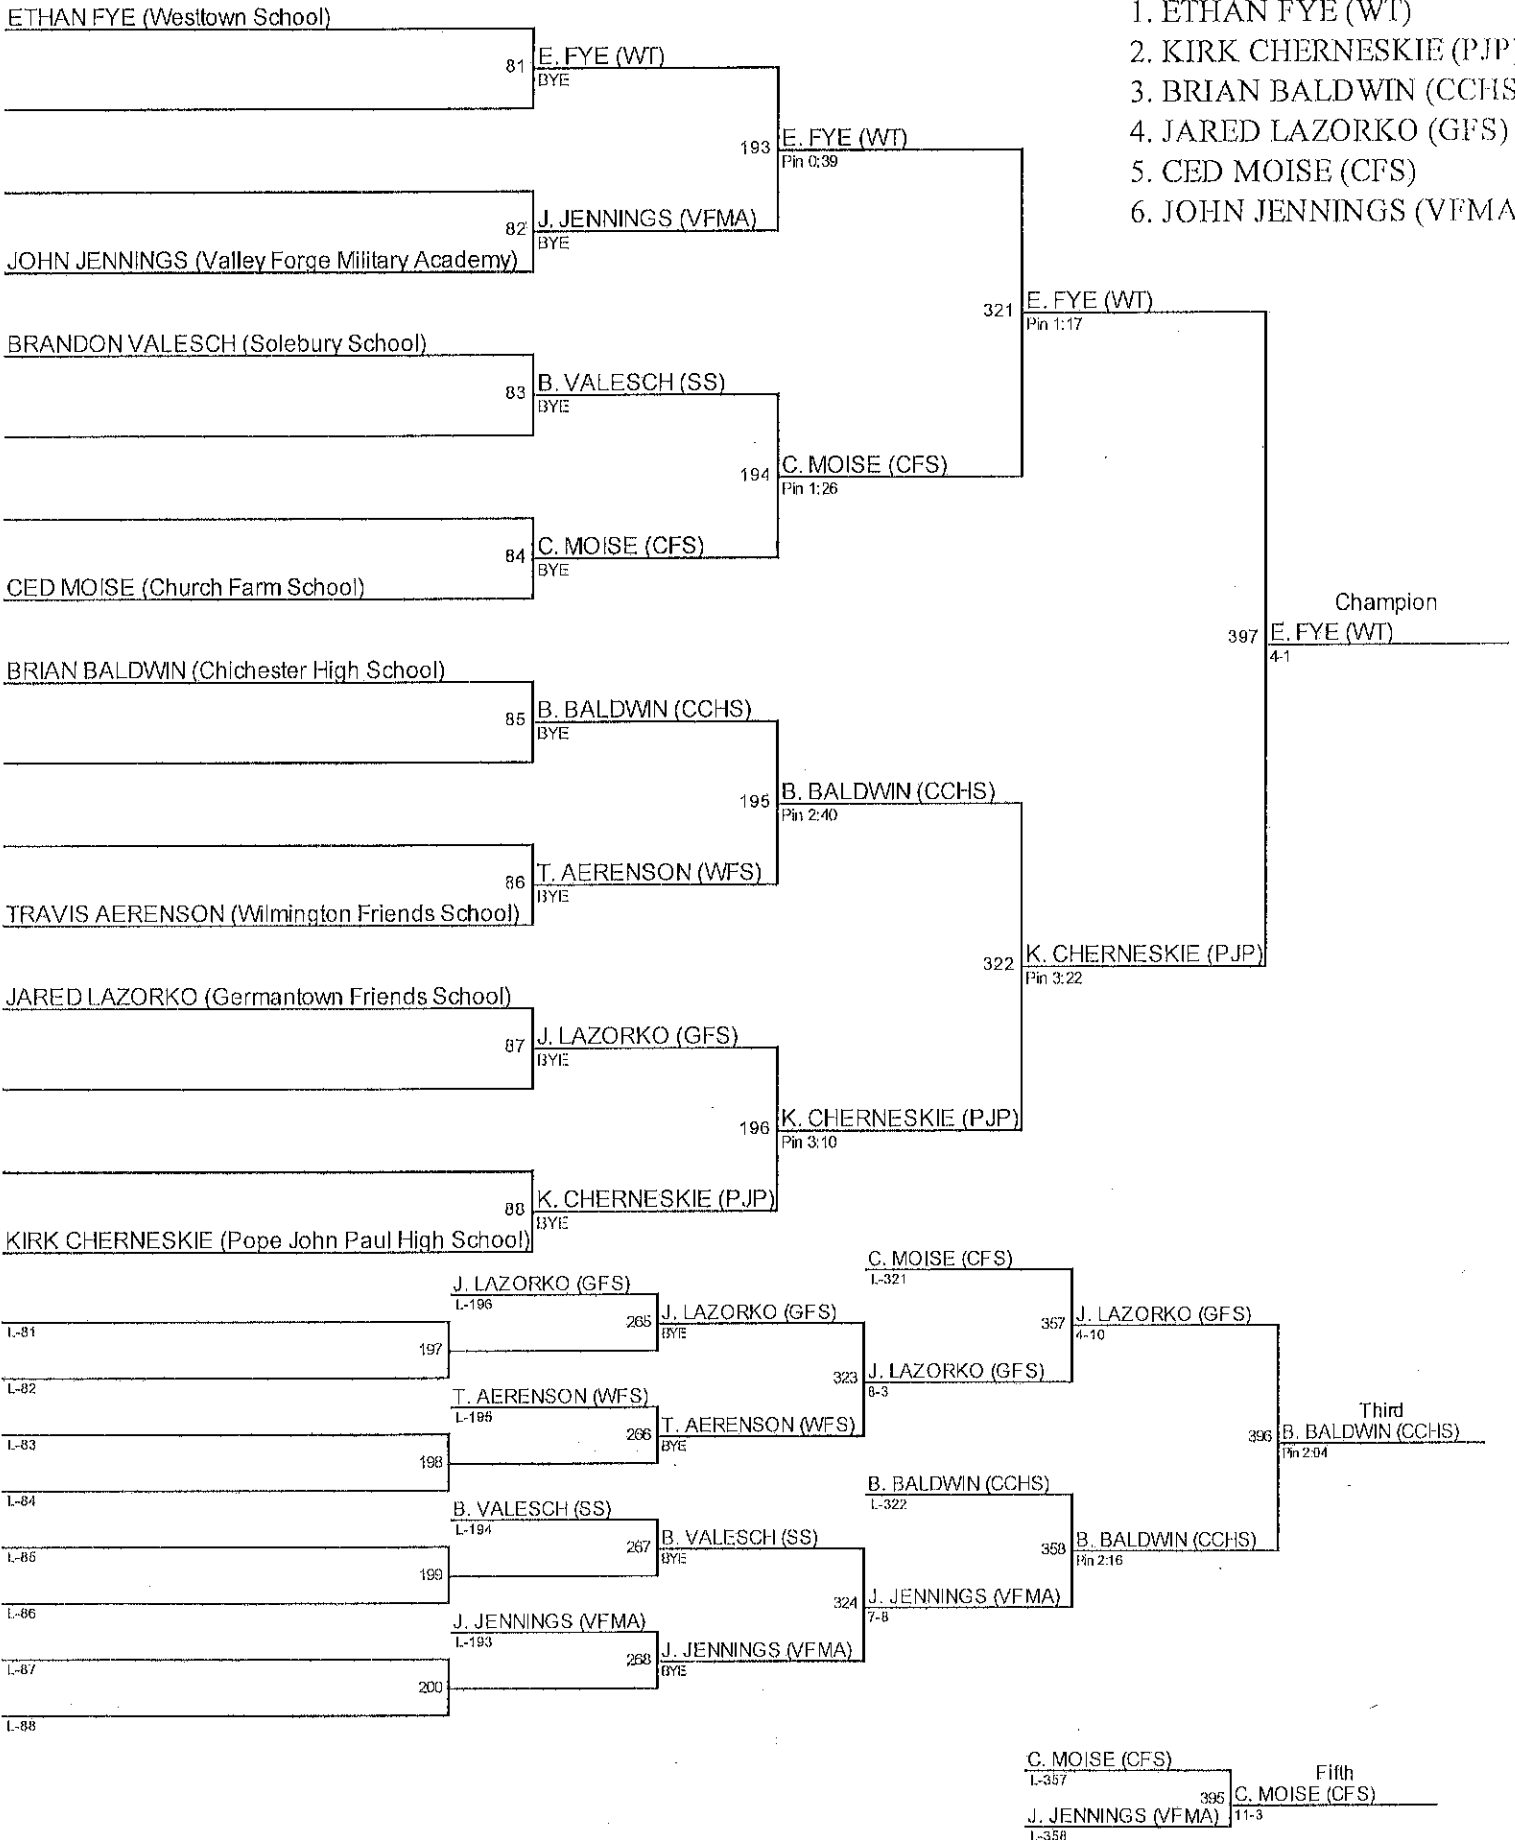

Church Farm School Invitational - 2014 / 182

1. ETHAN FYE (WT)
2. KIRK CHERNESKIE (PJP)
3. BRIAN BALDWIN (CCHS)
4. JARED LAZORKO (GFS)
5. CED MOISE (CFS)
6. JOHN JENNINGS (VFMA)