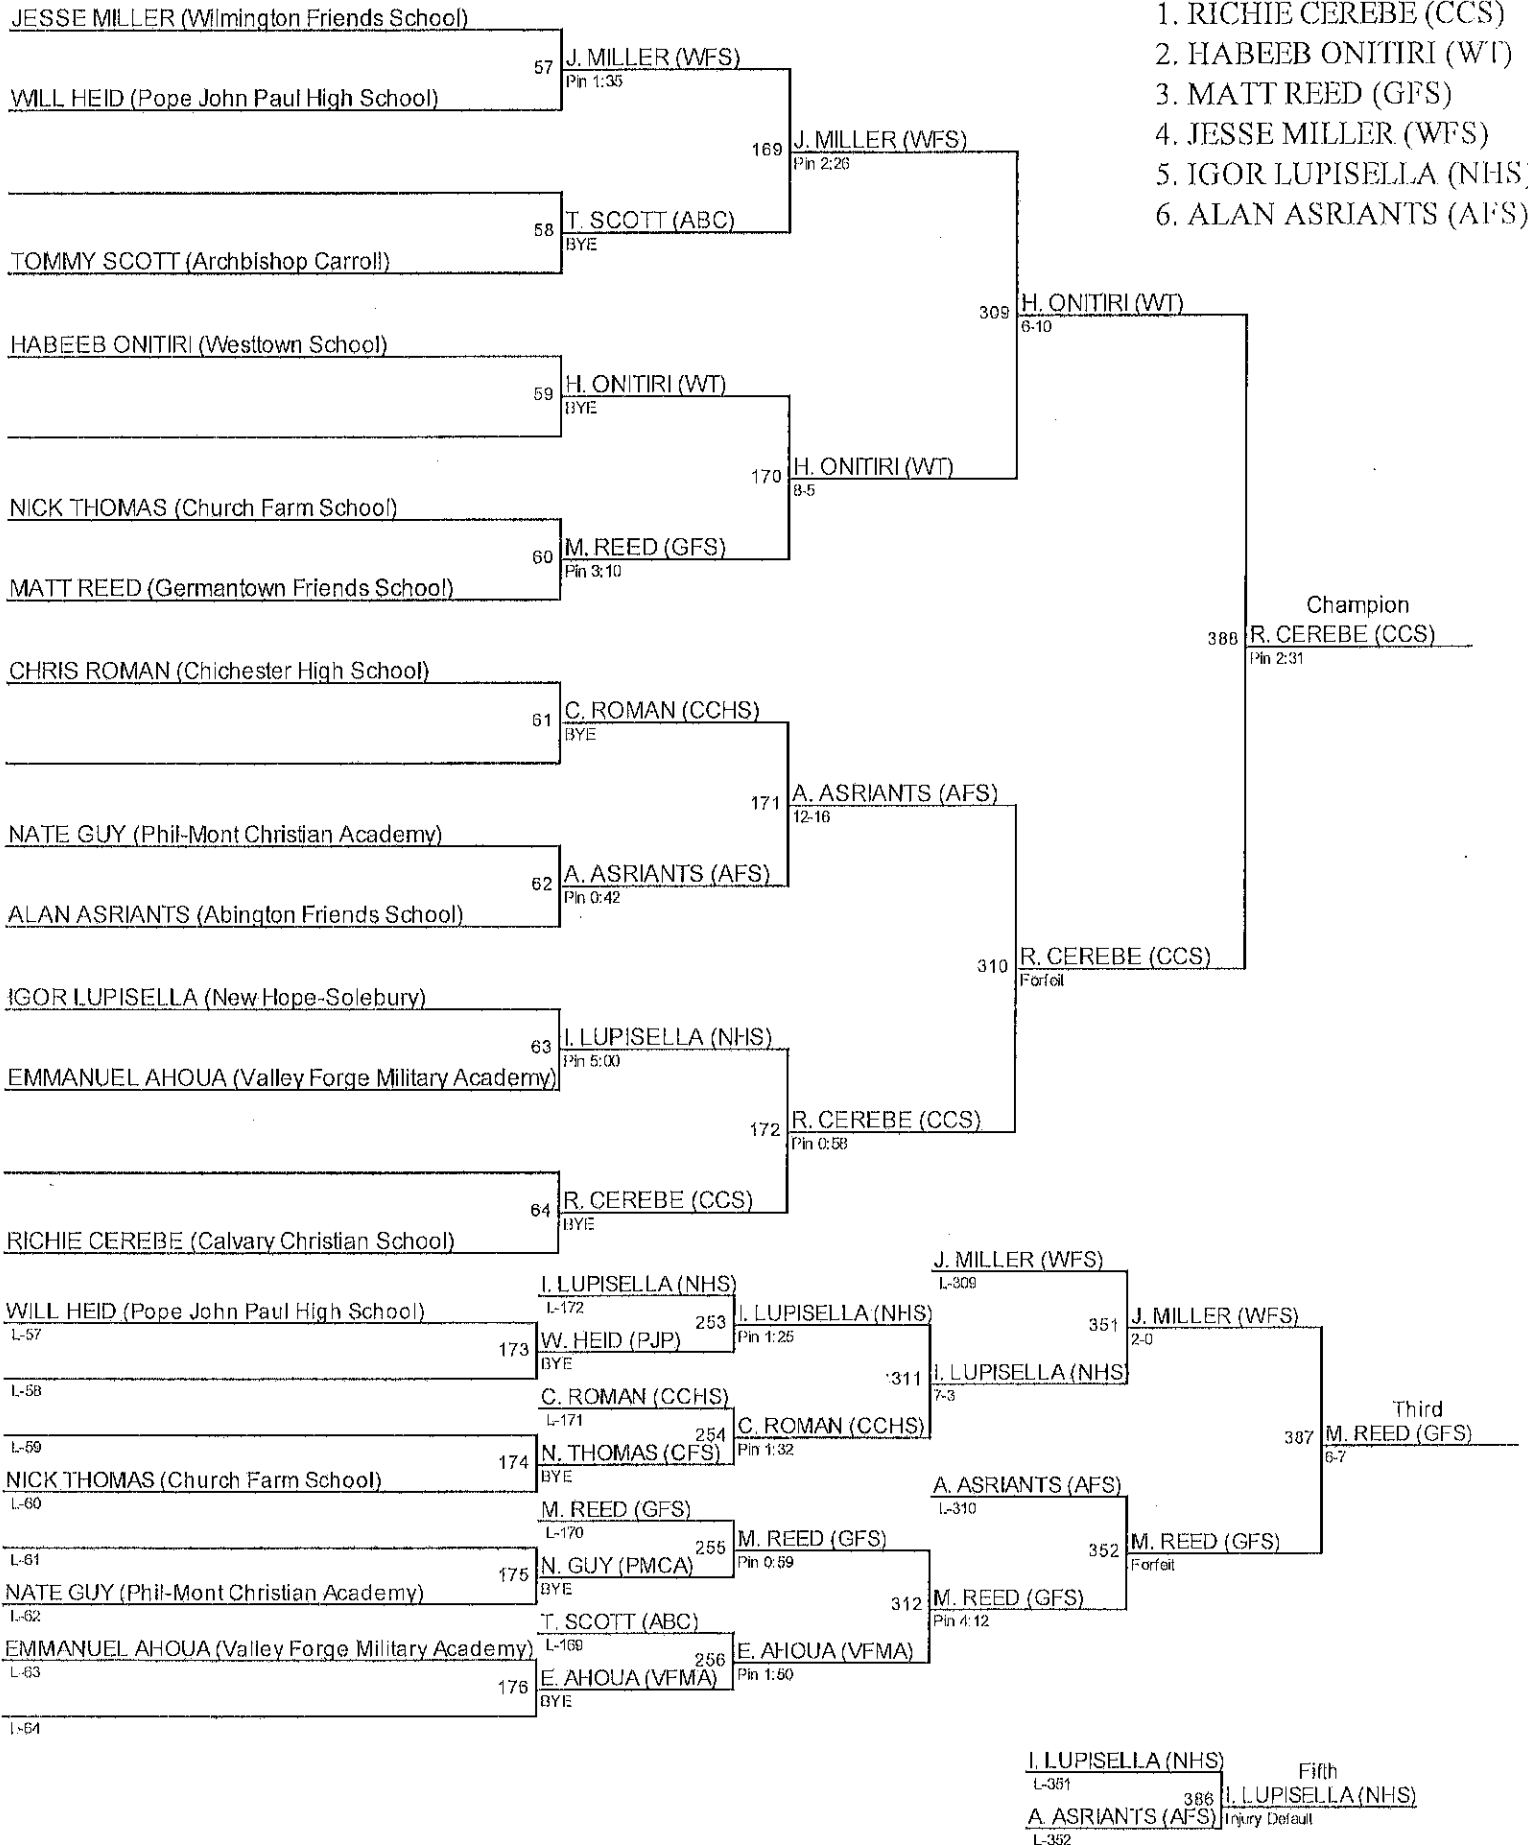

Church Farm School Invitational - 2014 / 152

1. RICHIE CEREBE (CCS)
2. HABEEB ONITIRI (WT)
3. MATT REED (GFS)
4. JESSE MILLER (WFS)
5. IGOR LUISELLA (NHS)
6. ALAN ASRIANTS (AFS)