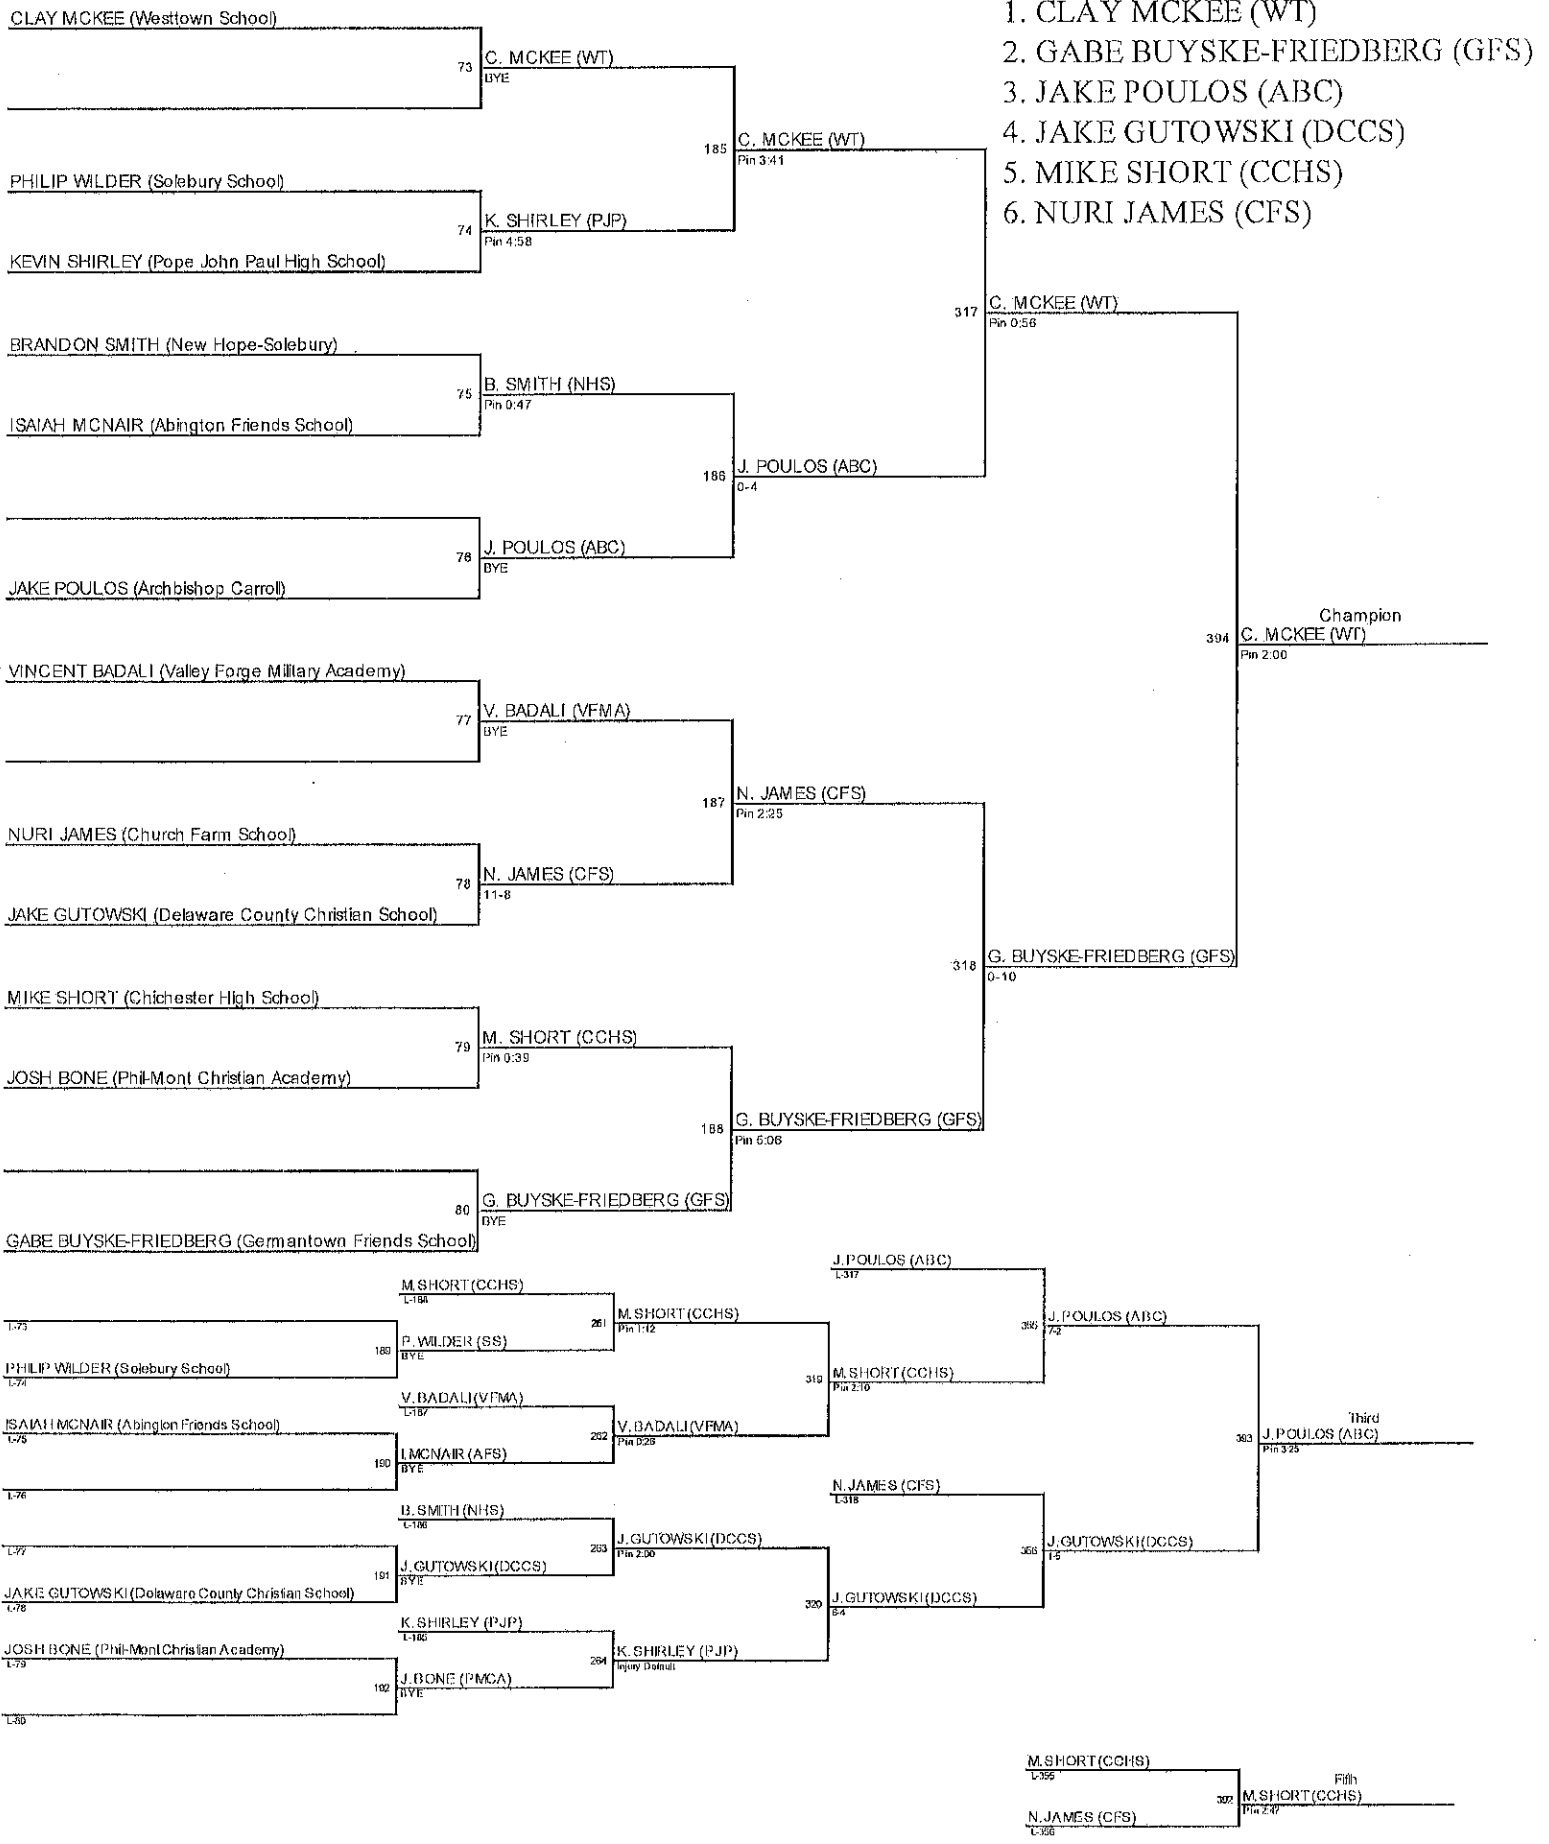

Church Farm School Invitational - 2014 / 170