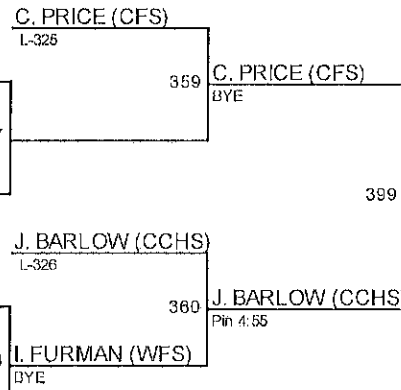

Church Farm School Invitational - 2014 / 195

LUKE GENETTI (Pope John Paul High School)

CHAZ PRICE (Church Farm School)

JOHN BARLOW (Chichester High School)

1. ERIC EKAS (WT)
2. LUKE GENETTI (PJP)
3. JOHN BARLOW (CCHS)
4. CHAZ PRICE (CFS)
5. IAN FURMAN (WFS)