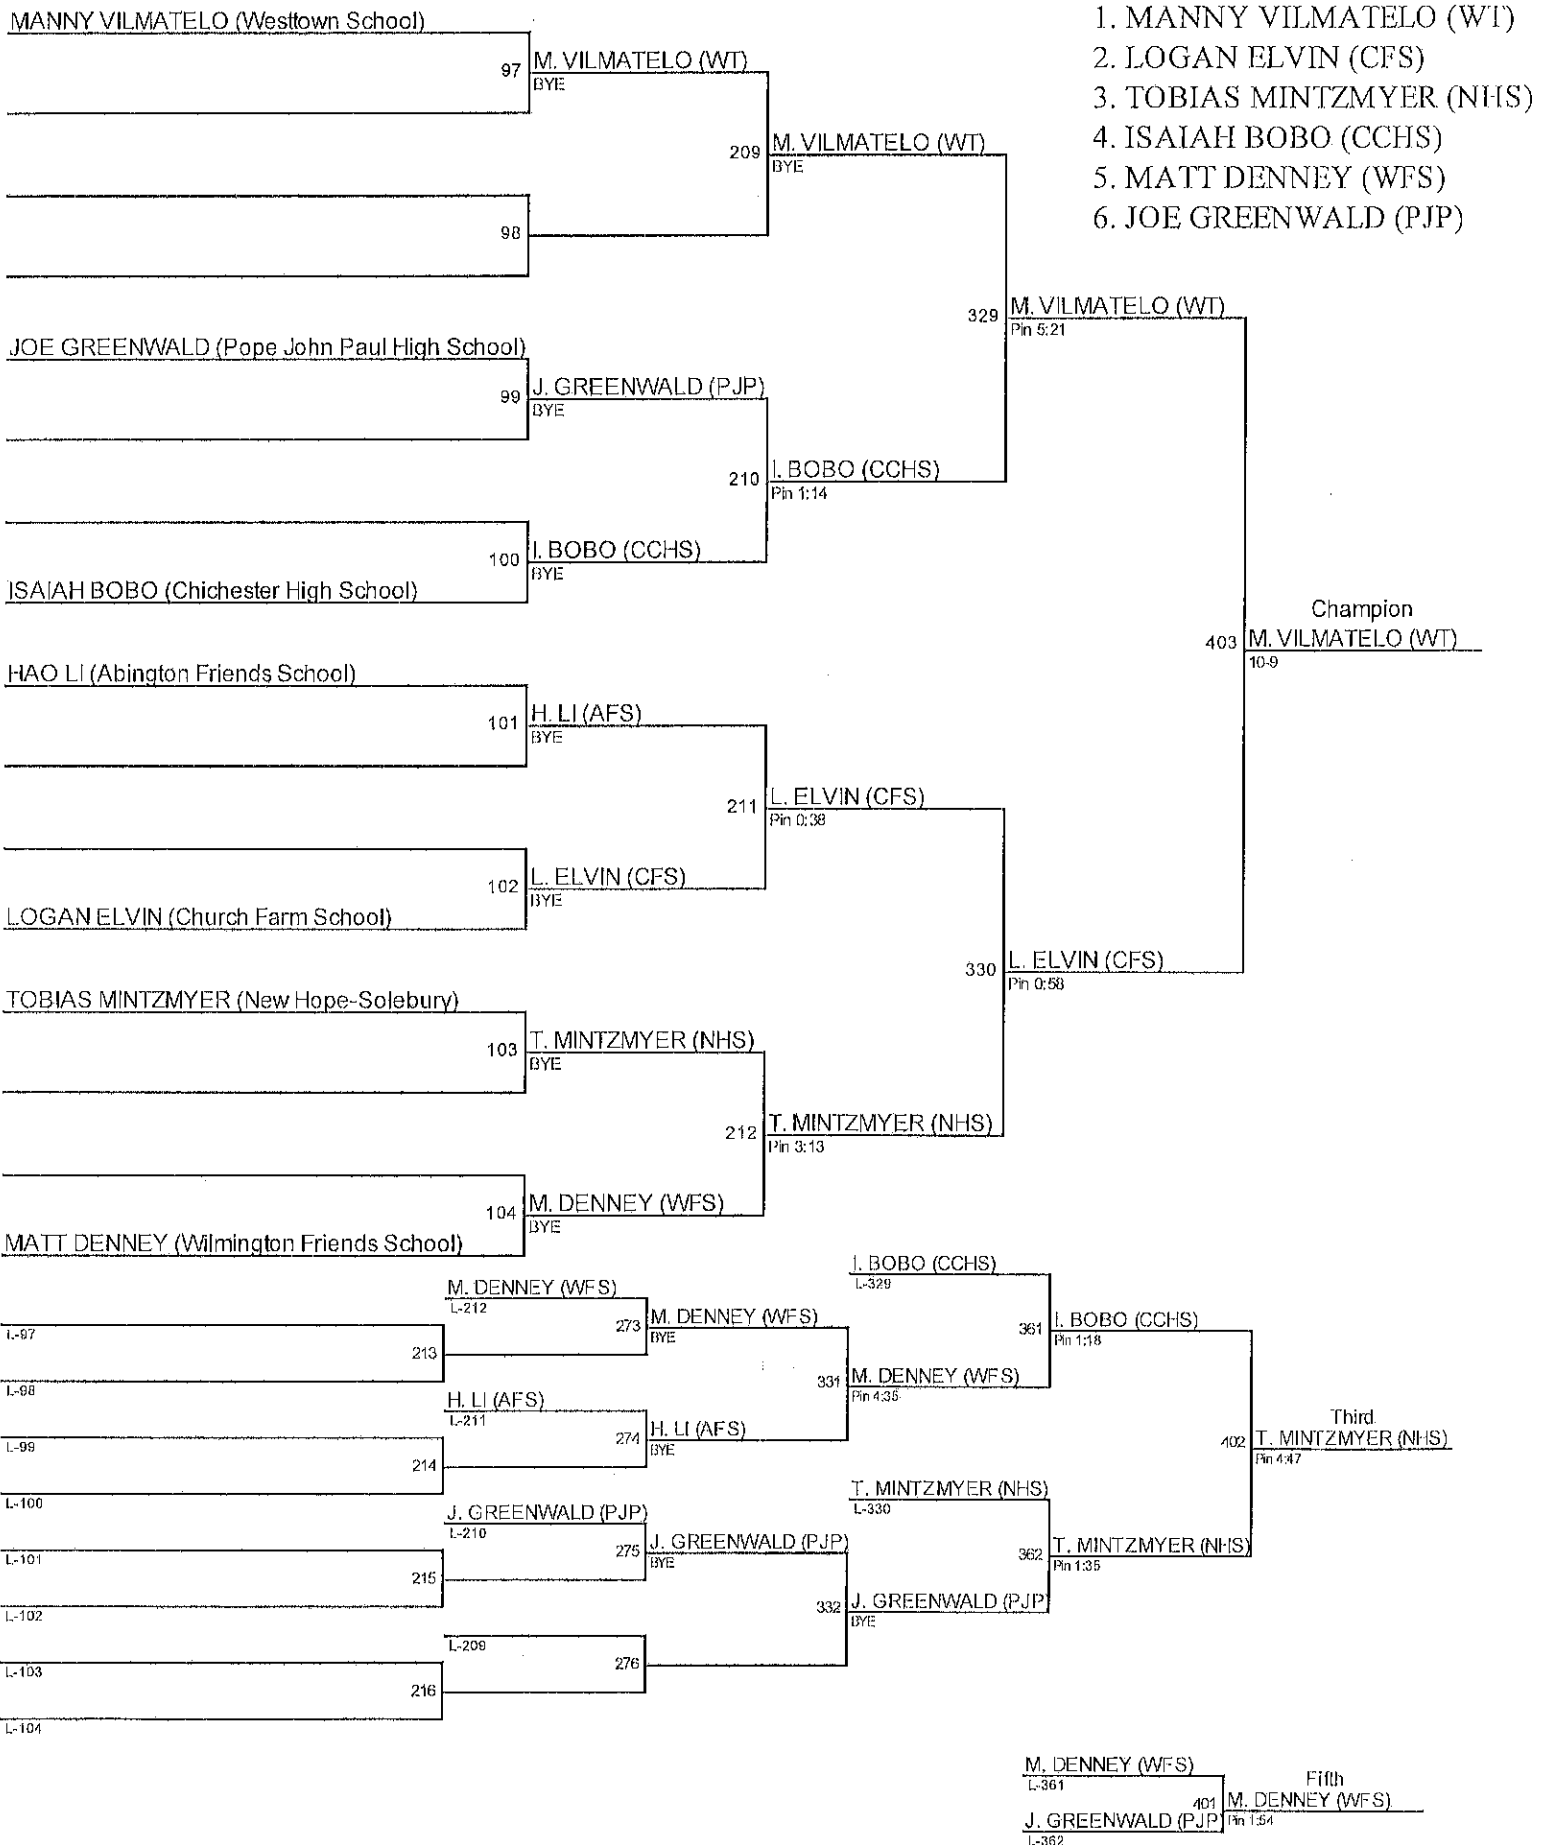

Church Farm School Invitational - 2014 / 220