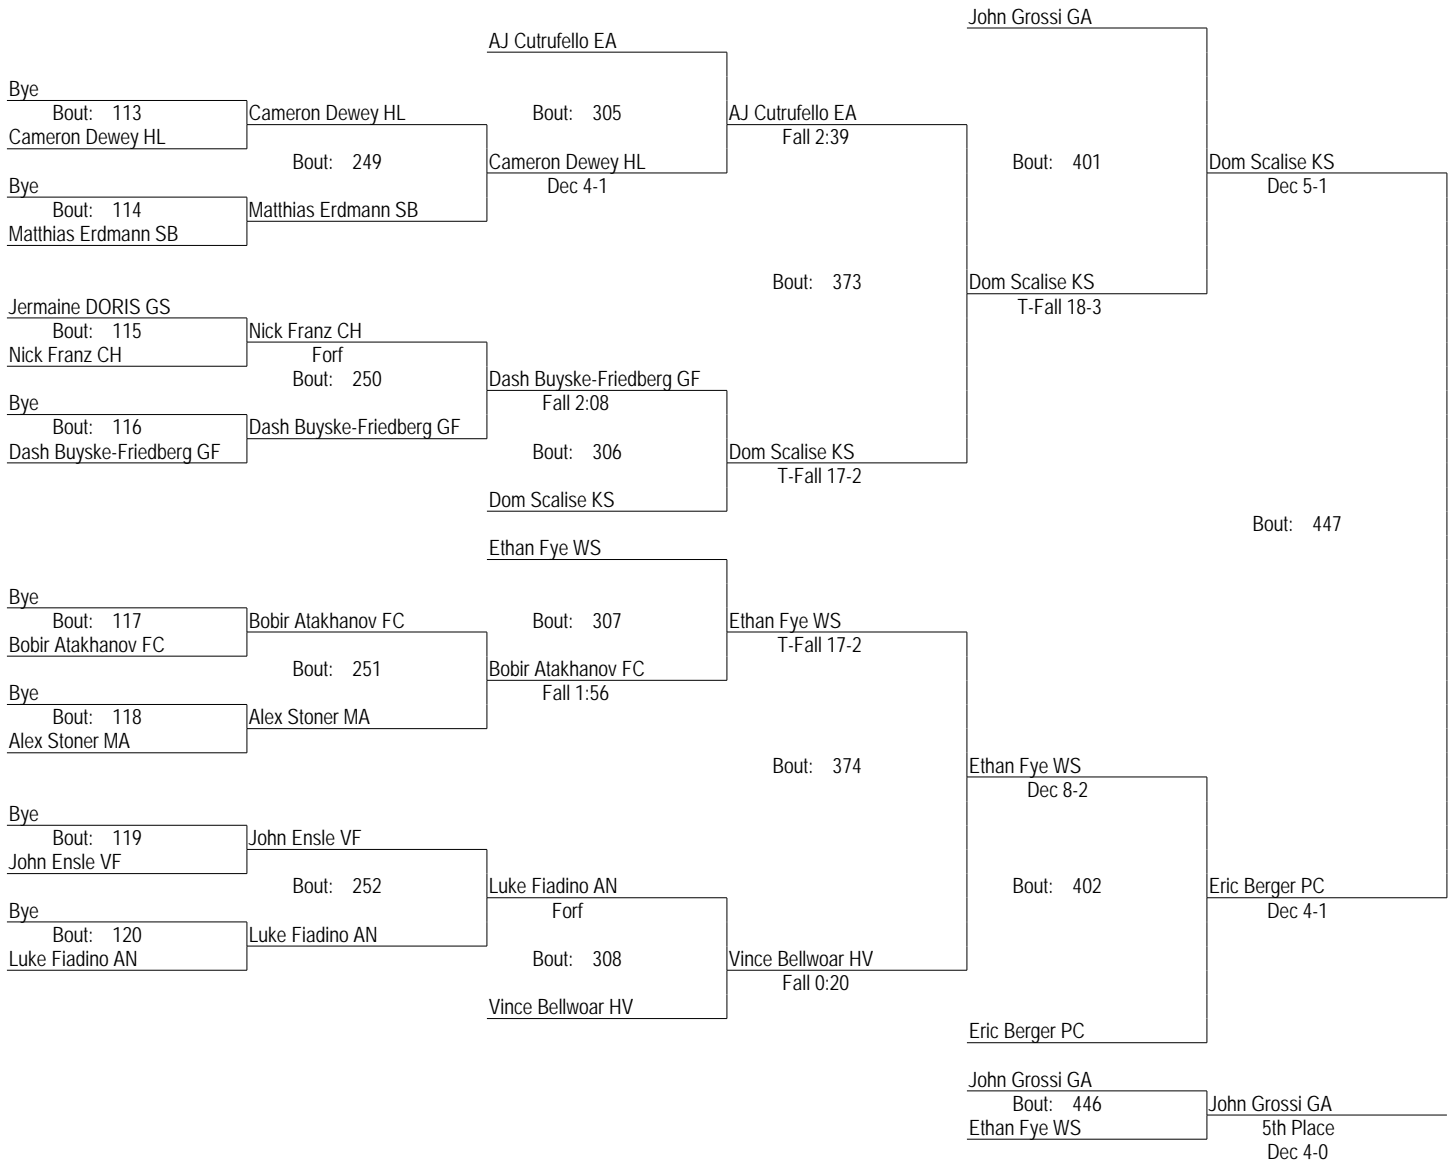

PAISAA_2013
15-16 February 2013
160

1. Place Winners -

1st Greg Bacci MP	(2013) 39- 2
2nd Chris Weiler WY	(2016) 29- 9
3rd Dom Scalise KS	(2015) 26- 7
4th Eric Berger PC	(2013) 23- 4
5th John Grossi GA	(2015) 38- 8
6th Ethan Fye WS	(2014) 29- 6
7th Vince Bellwoar HV	(2013) 21- 11
8th AJ Cutrufello EA	(2015) 26- 13