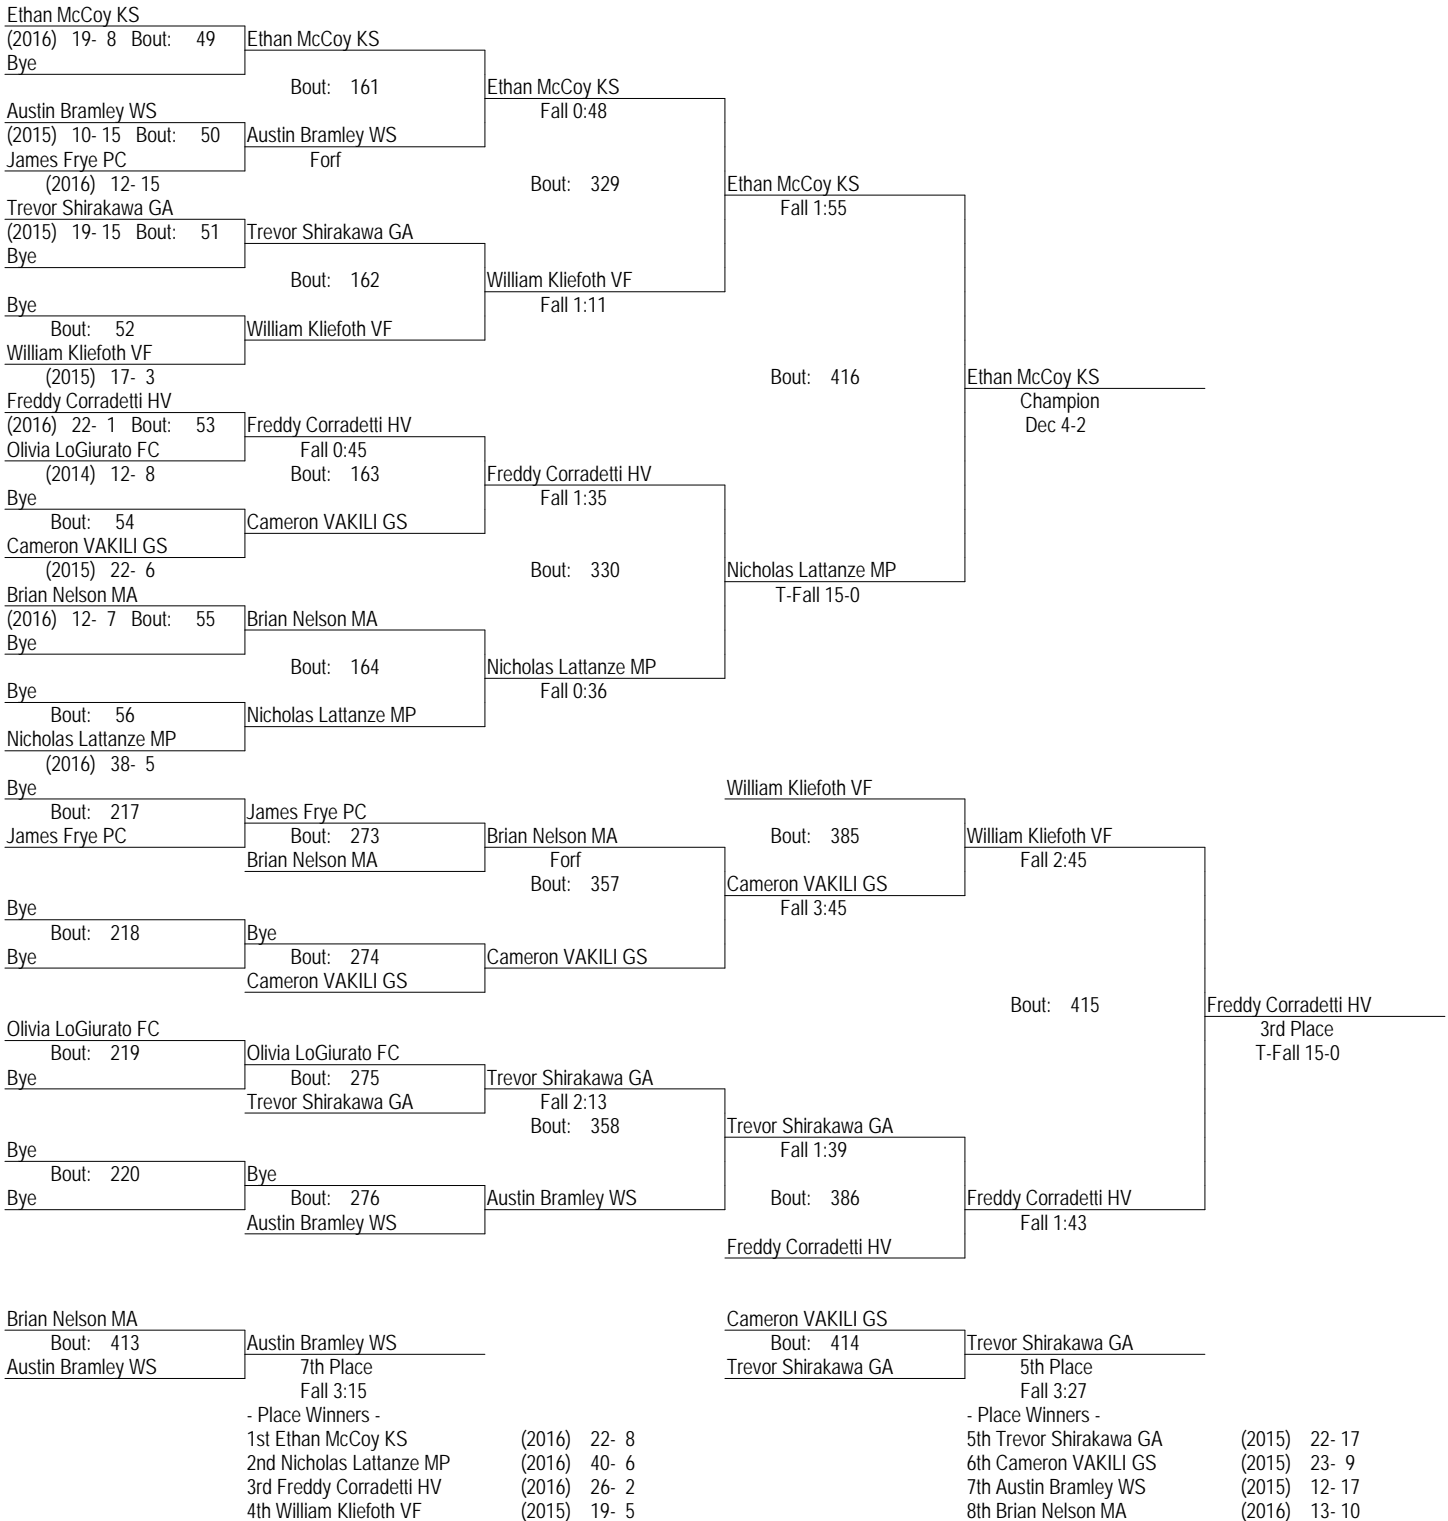

PAISAA_2013
 15-16 February 2013
 106

PAISAA_2013
 15-16 February 2013
 113

PAISAA_2013
 15-16 February 2013
 120

PAISAA_2013
 15-16 February 2013

120

- Place Winners -
- 1st Matthew Lattanze MP (2016) 41- 4
 - 2nd Will Crisco WY (2014) 14- 4
 - 3rd Evan Shirakawa GA (2013) 26- 15
 - 4th Austin Mortimer WM (2014) 20- 4
 - 5th Jared Marshall WS (2014) 17- 7
 - 6th Ben Grobman HV (2013) 19- 18
 - 7th Jackson Bistrong CH (2015) 22- 14
 - 8th Will Garrett HL (2015) 10- 20

PAISAA_2013
 15-16 February 2013
 126

PAISAA_2013
 15-16 February 2013
 132

PAISAA_2013
 15-16 February 2013
 138

PAISAA_2013
 15-16 February 2013
 145

PAISAA_2013

15-16 February 2013

152

PAISAA_2013
 15-16 February 2013
 160