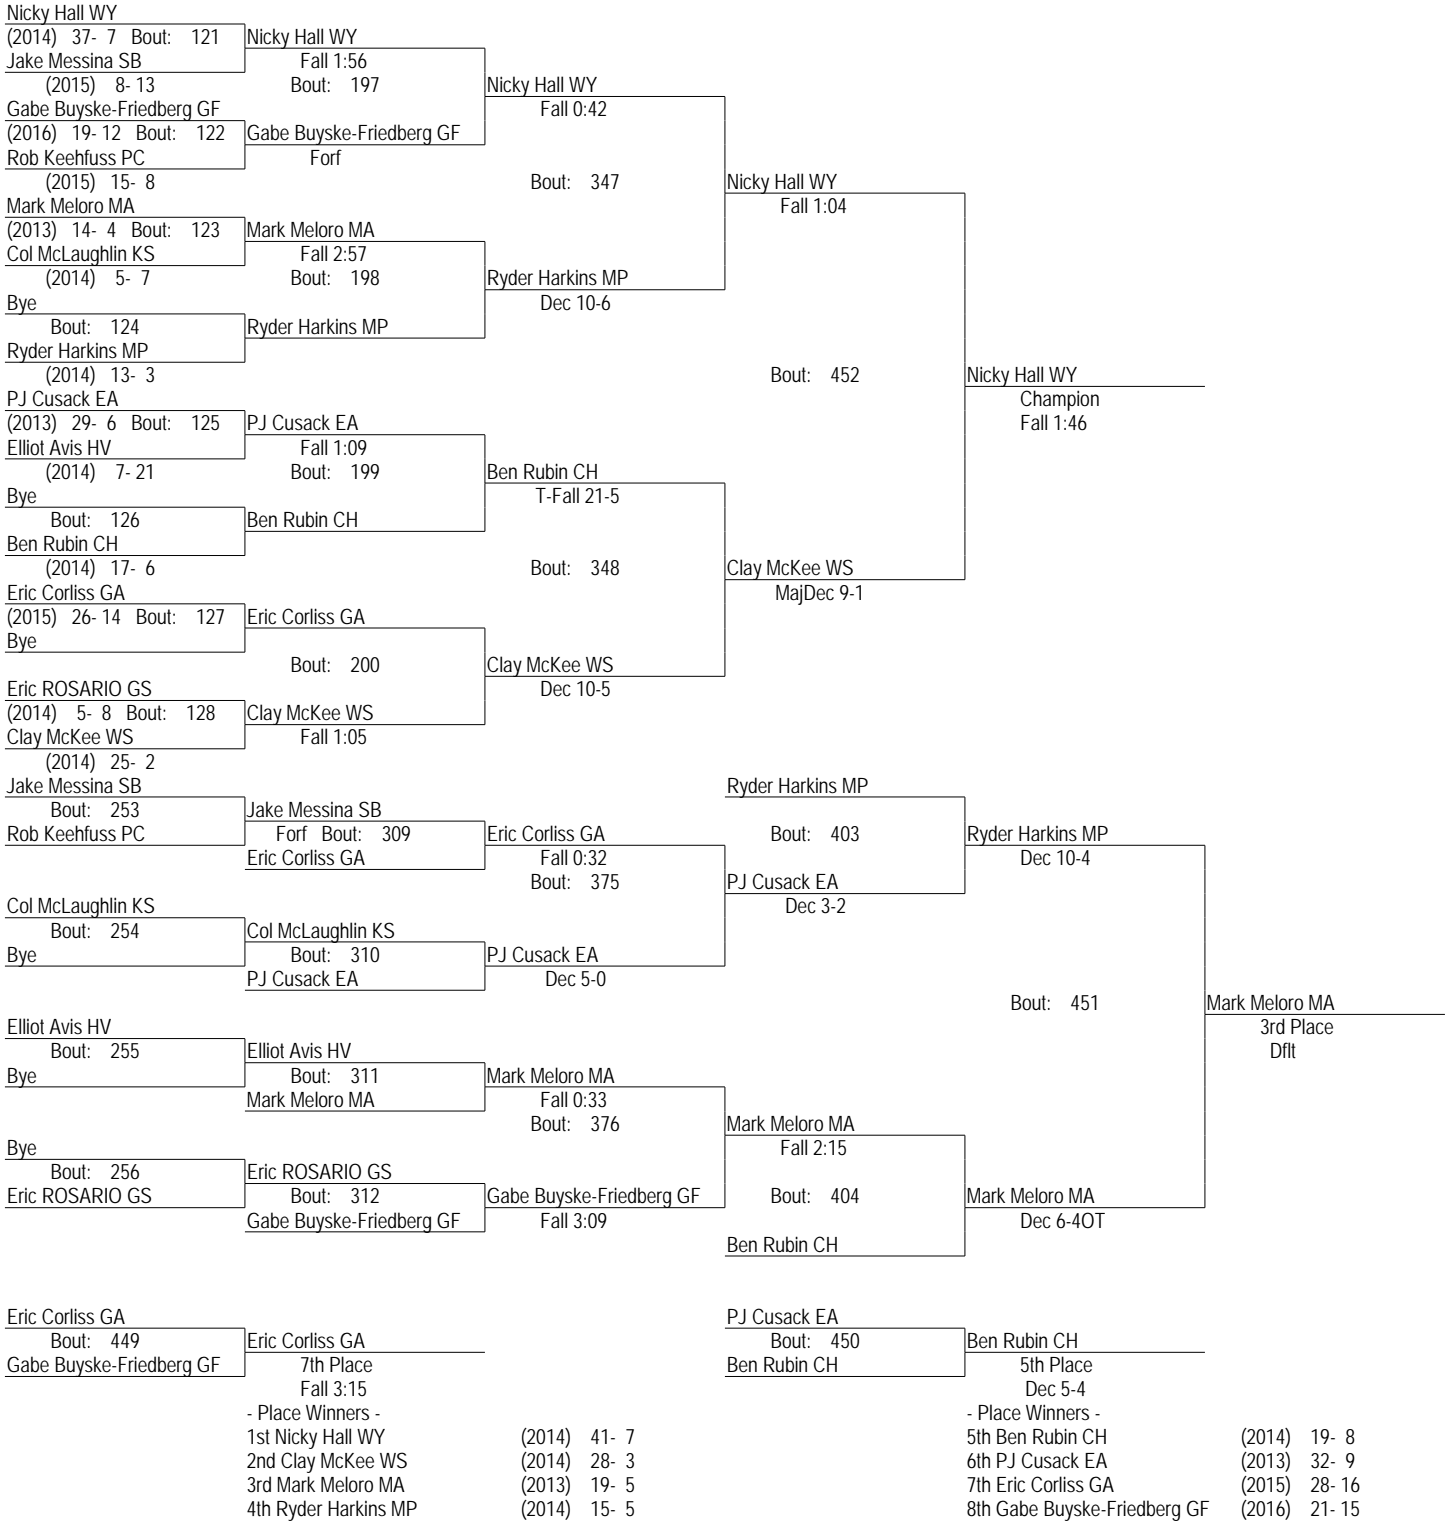

PAISAA_2013
15-16 February 2013
170