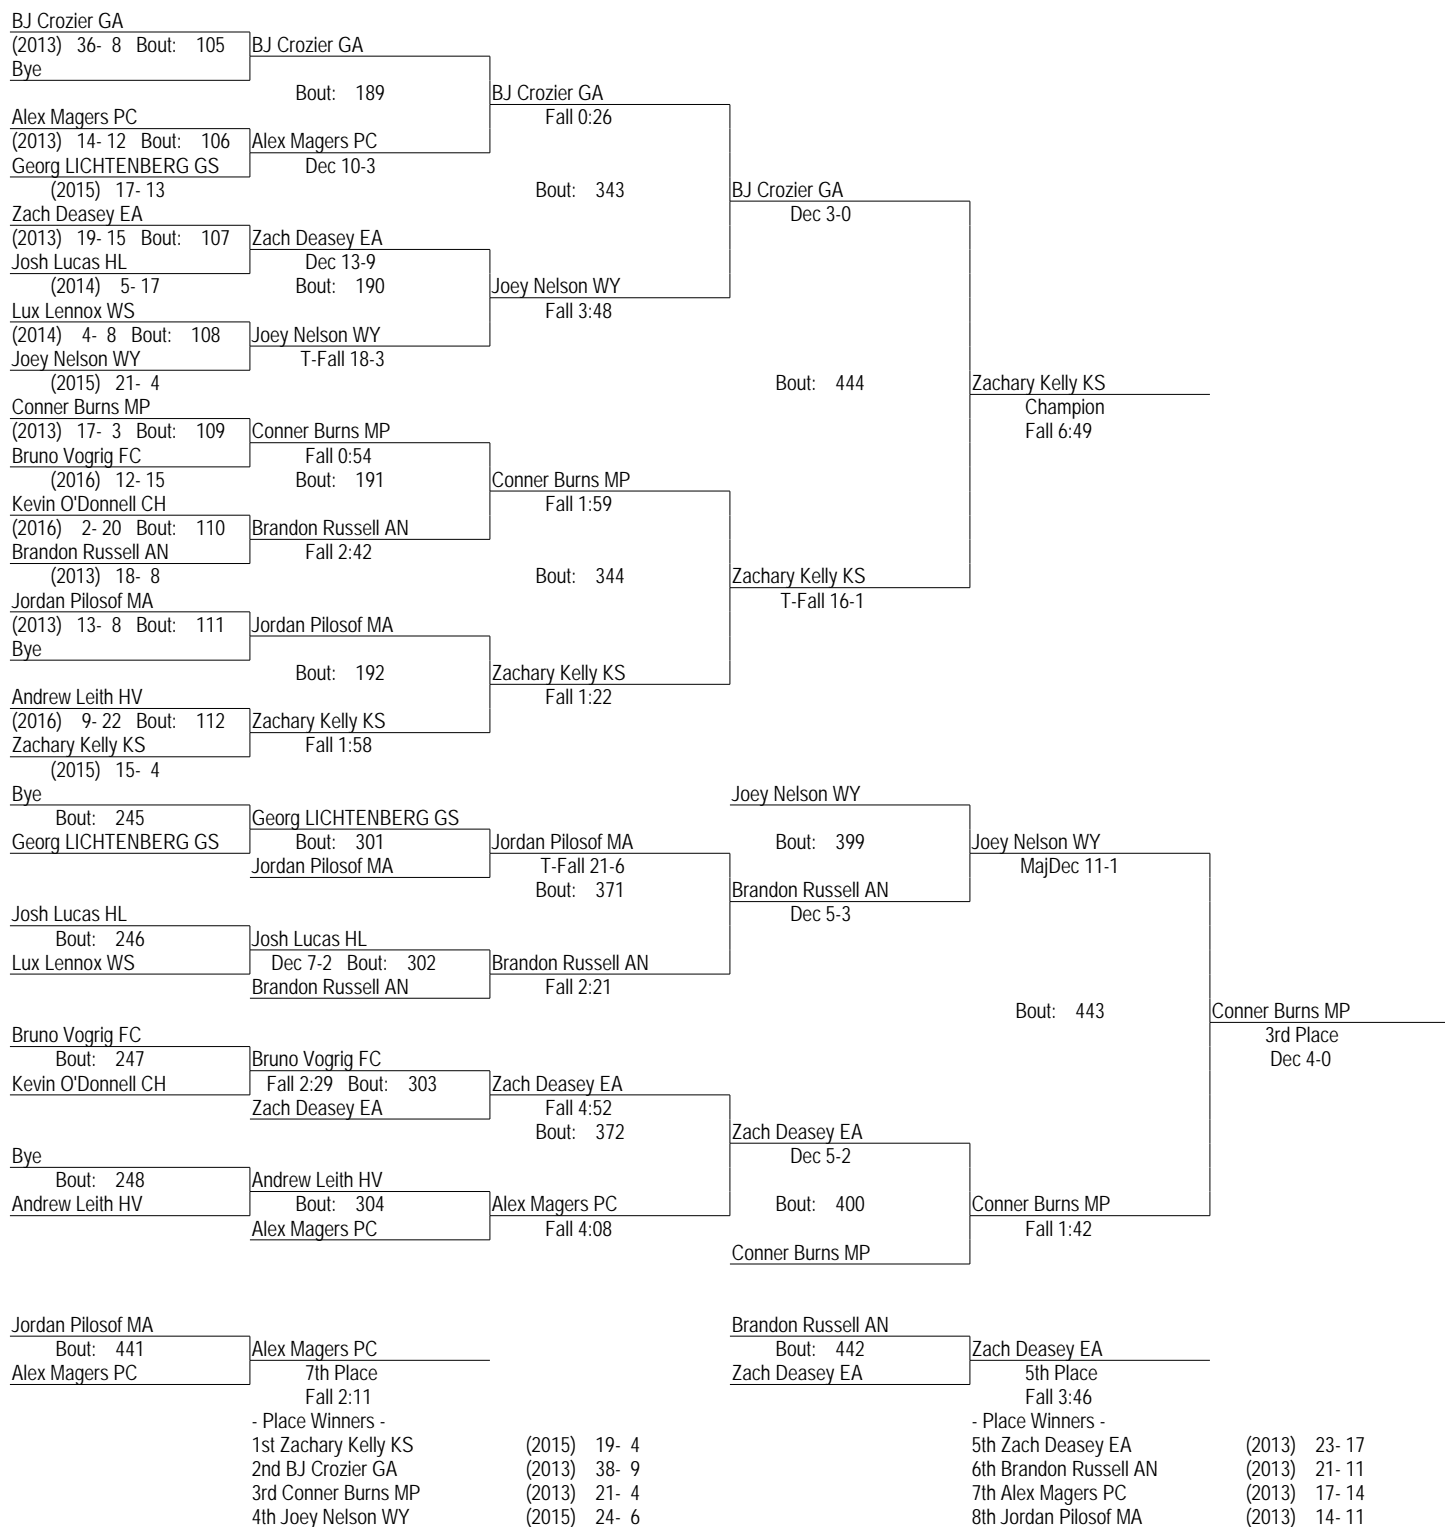

PAISAA_2013
 15-16 February 2013
 106

PAISAA_2013
 15-16 February 2013
 113

PAISAA_2013
 15-16 February 2013
 120

PAISAA_2013
 15-16 February 2013

120

- Place Winners -
- 1st Matthew Lattanze MP (2016) 41- 4
 - 2nd Will Crisco WY (2014) 14- 4
 - 3rd Evan Shirakawa GA (2013) 26- 15
 - 4th Austin Mortimer WM (2014) 20- 4
 - 5th Jared Marshall WS (2014) 17- 7
 - 6th Ben Grobman HV (2013) 19- 18
 - 7th Jackson Bistrong CH (2015) 22- 14
 - 8th Will Garrett HL (2015) 10- 20

PAISAA_2013
 15-16 February 2013
 126

PAISAA_2013
 15-16 February 2013
 132

PAISAA_2013
 15-16 February 2013
 138

PAISAA_2013
 15-16 February 2013
 145

PAISAA_2013

15-16 February 2013

152

PAISAA_2013
 15-16 February 2013
 160