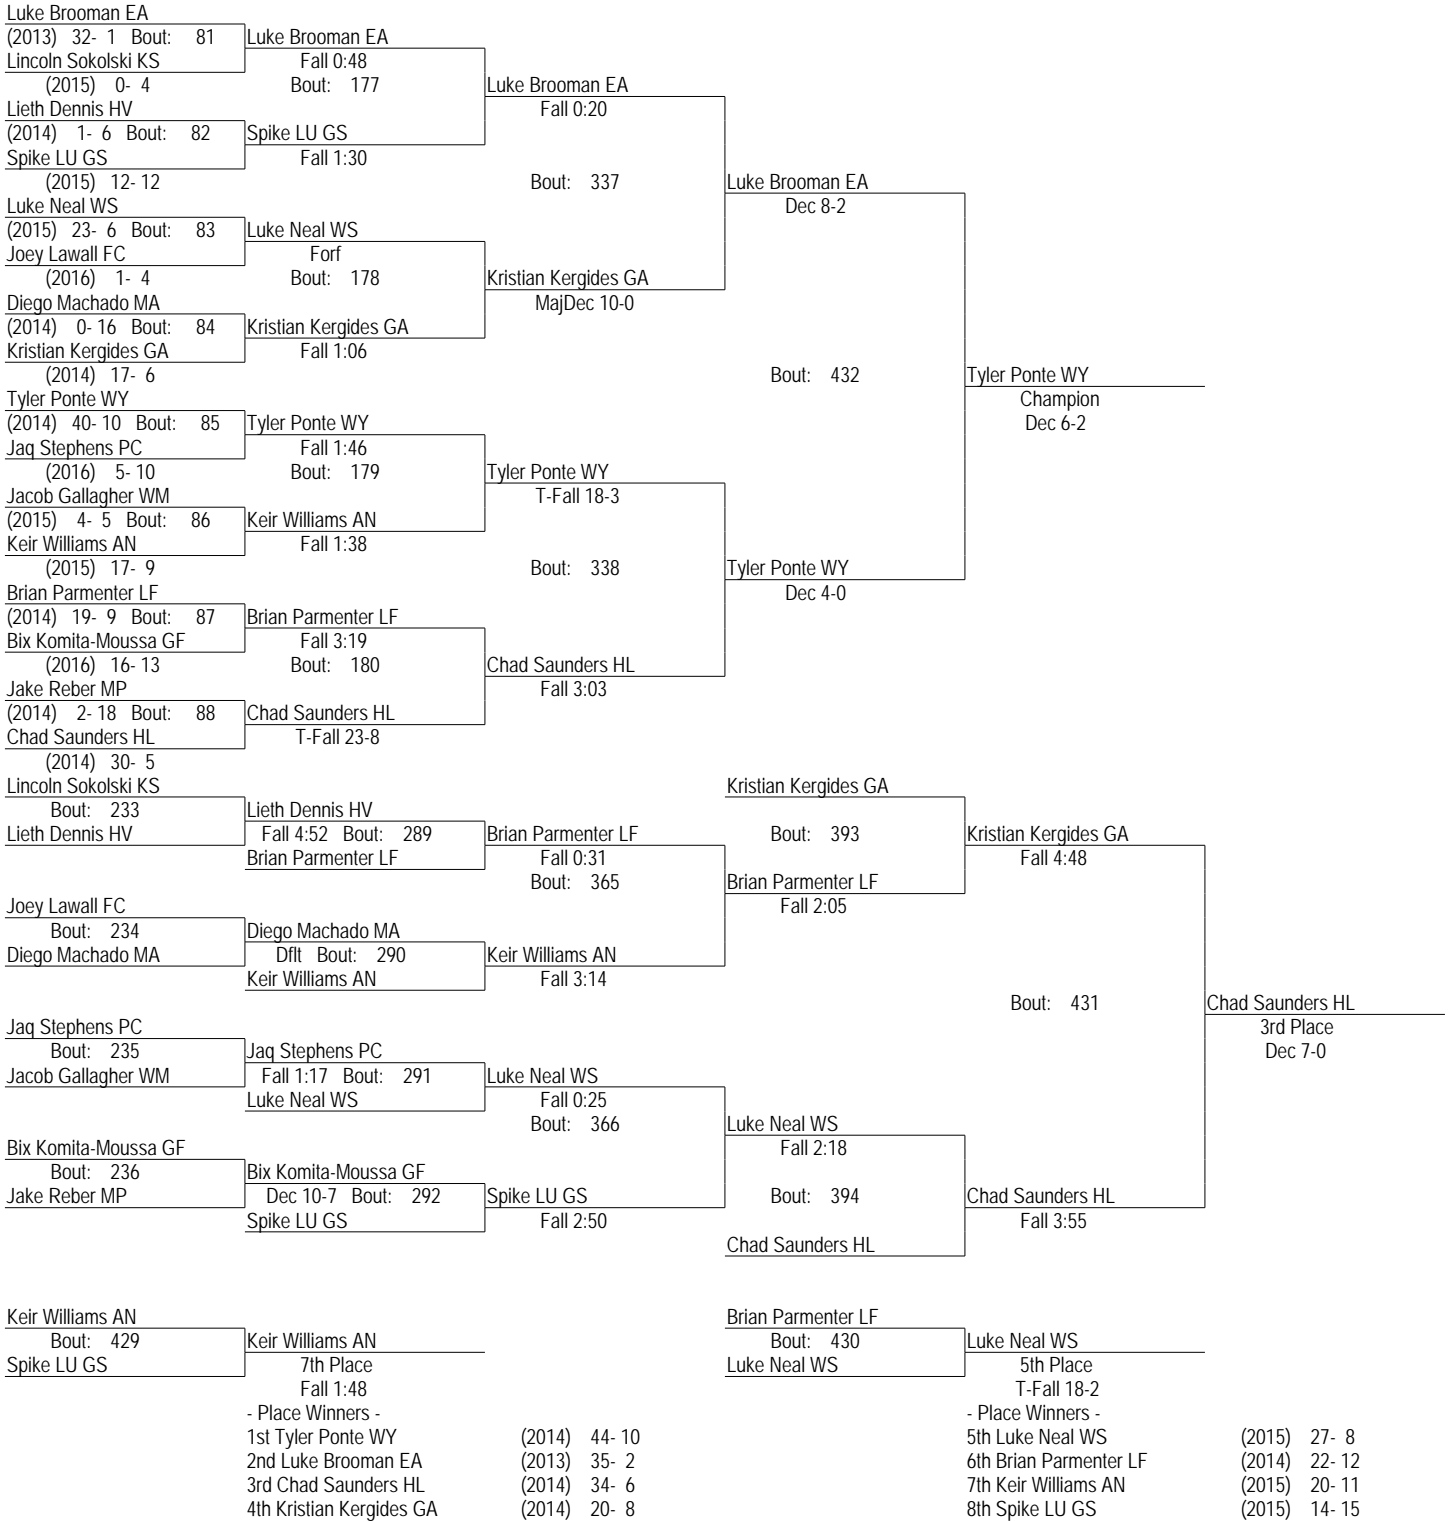

PAISAA_2013
 15-16 February 2013
 106

PAISAA_2013
 15-16 February 2013
 113

PAISAA_2013
 15-16 February 2013
 120

PAISAA_2013
 15-16 February 2013

120

- Place Winners -
- 1st Matthew Lattanze MP (2016) 41- 4
 - 2nd Will Crisco WY (2014) 14- 4
 - 3rd Evan Shirakawa GA (2013) 26- 15
 - 4th Austin Mortimer WM (2014) 20- 4
 - 5th Jared Marshall WS (2014) 17- 7
 - 6th Ben Grobman HV (2013) 19- 18
 - 7th Jackson Bistrong CH (2015) 22- 14
 - 8th Will Garrett HL (2015) 10- 20

PAISAA_2013
 15-16 February 2013
 126

PAISAA_2013
 15-16 February 2013
 132

PAISAA_2013
 15-16 February 2013
 138

PAISAA_2013
 15-16 February 2013
 145

PAISAA_2013

15-16 February 2013

152

PAISAA_2013
 15-16 February 2013
 160