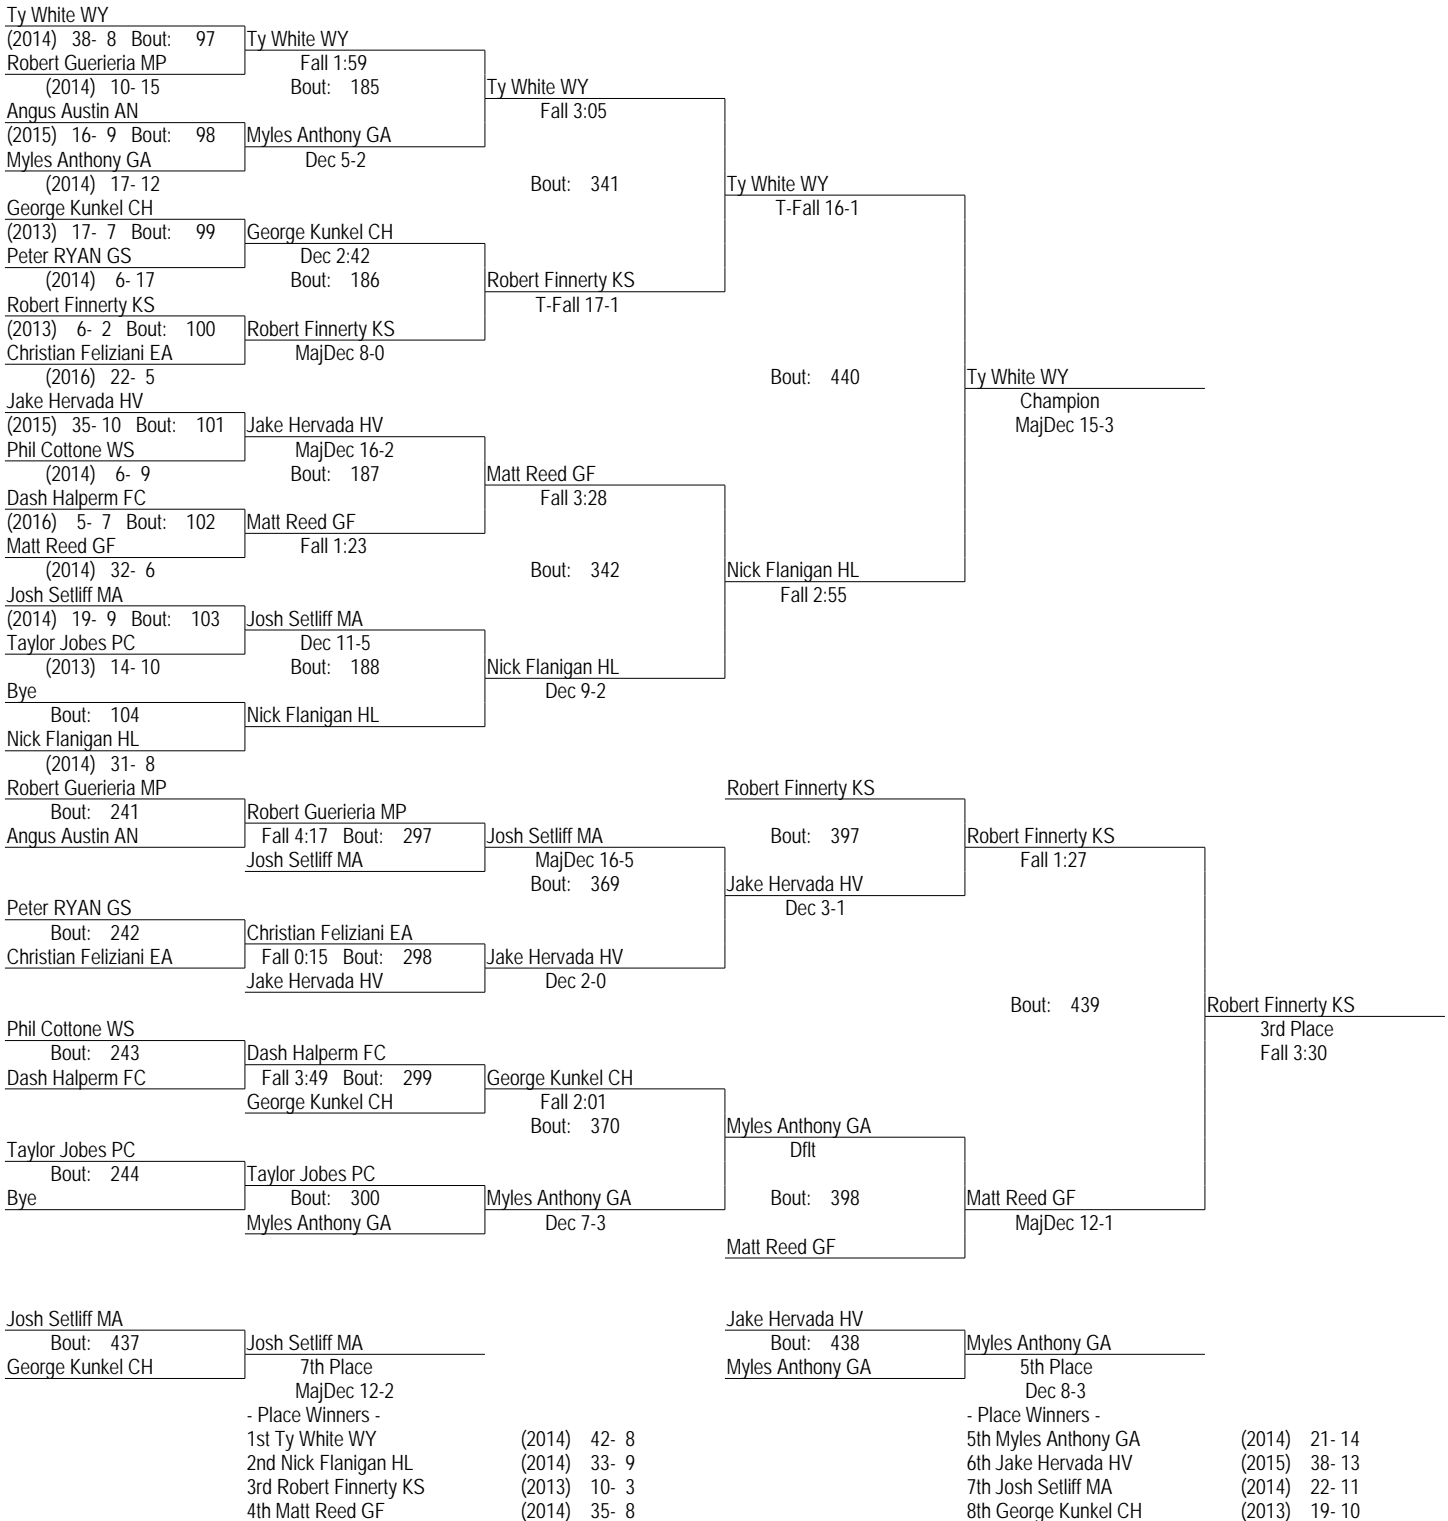

PAISAA_2013
 15-16 February 2013
 106

PAISAA_2013
 15-16 February 2013
 113

PAISAA_2013
 15-16 February 2013
 120

PAISAA_2013
 15-16 February 2013

120

- Place Winners -
- 1st Matthew Lattanze MP (2016) 41- 4
 - 2nd Will Crisco WY (2014) 14- 4
 - 3rd Evan Shirakawa GA (2013) 26- 15
 - 4th Austin Mortimer WM (2014) 20- 4
 - 5th Jared Marshall WS (2014) 17- 7
 - 6th Ben Grobman HV (2013) 19- 18
 - 7th Jackson Bistrong CH (2015) 22- 14
 - 8th Will Garrett HL (2015) 10- 20

PAISAA_2013
 15-16 February 2013
 126

PAISAA_2013
 15-16 February 2013
 132

PAISAA_2013
 15-16 February 2013
 138

PAISAA_2013
 15-16 February 2013
 145

PAISAA_2013

15-16 February 2013

152

PAISAA_2013
 15-16 February 2013
 160