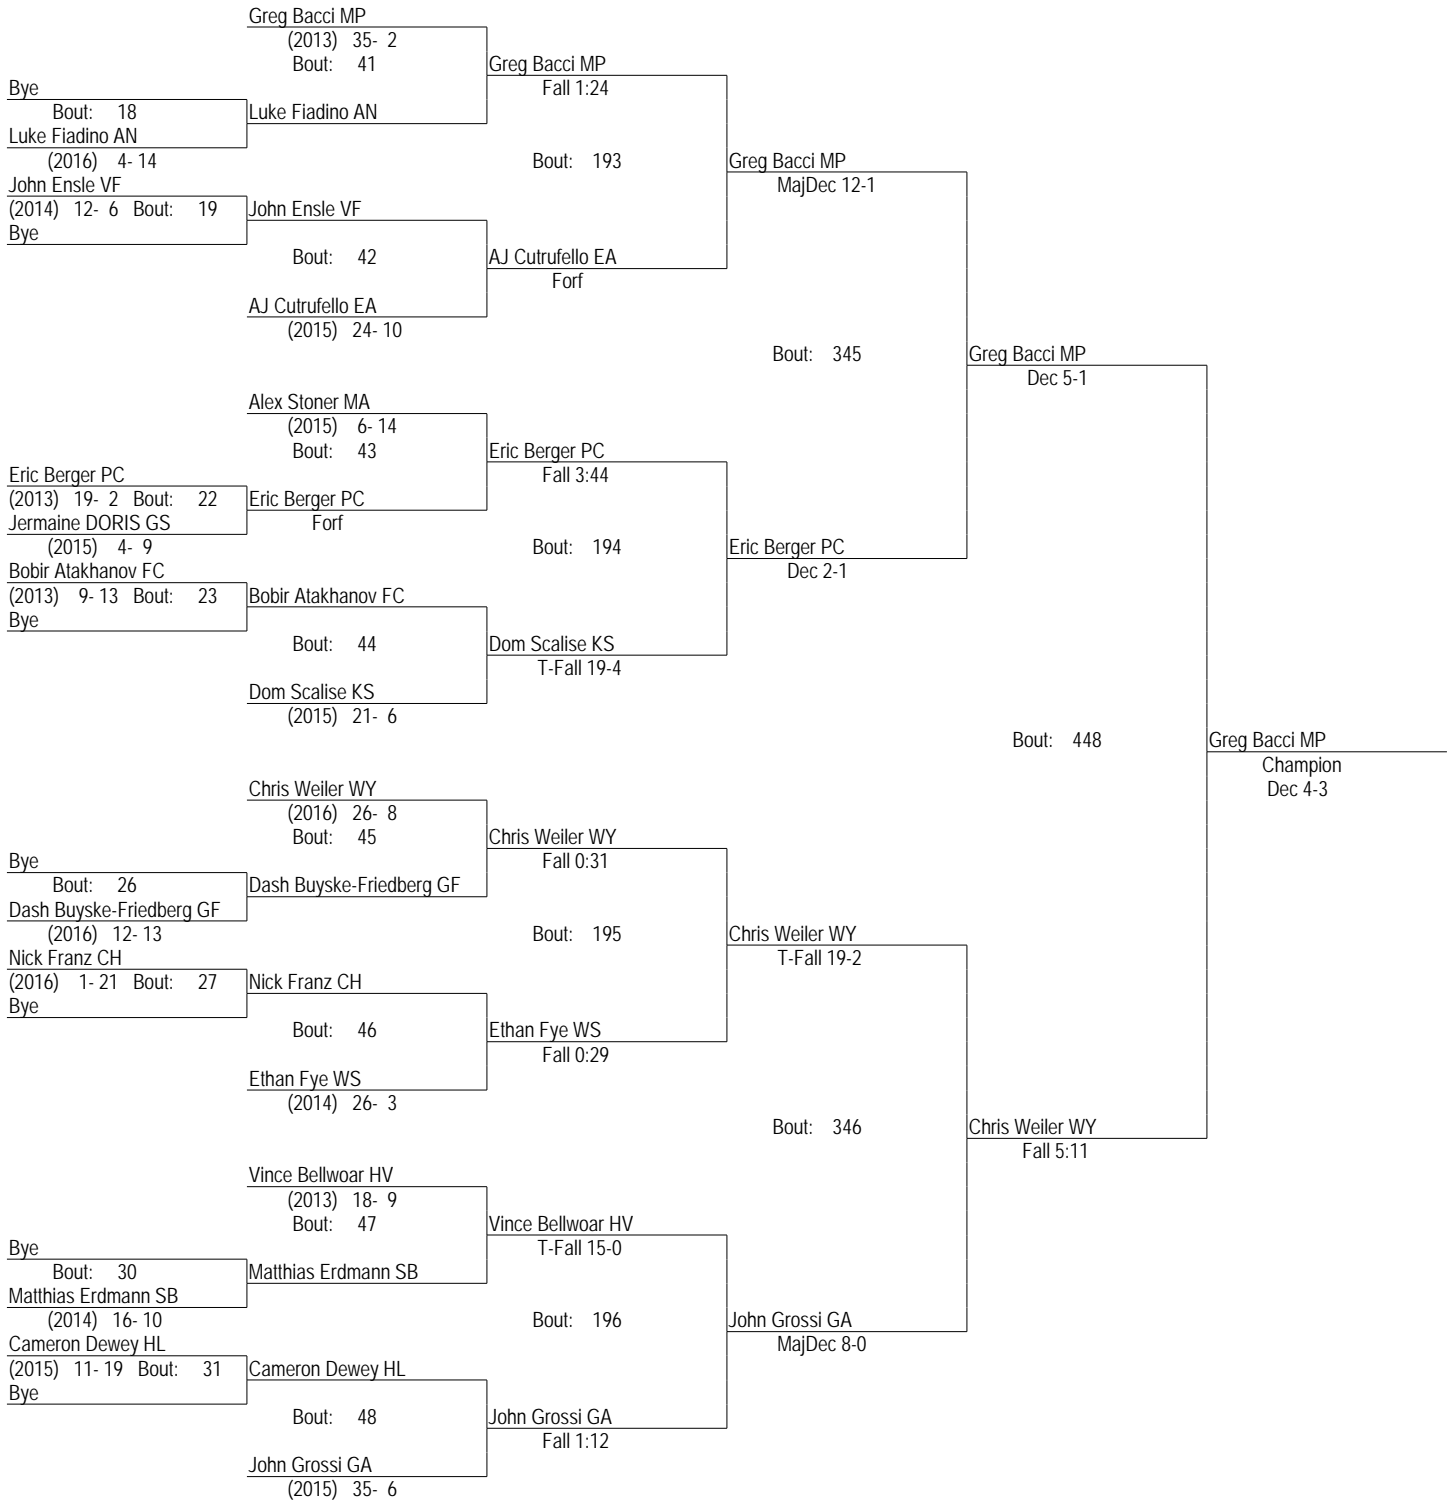

PAISAA_2013
 15-16 February 2013
 106

PAISAA_2013
 15-16 February 2013
 113

PAISAA_2013
 15-16 February 2013
 120

PAISAA_2013
 15-16 February 2013

120

- Place Winners -
- 1st Matthew Lattanze MP (2016) 41- 4
 - 2nd Will Crisco WY (2014) 14- 4
 - 3rd Evan Shirakawa GA (2013) 26- 15
 - 4th Austin Mortimer WM (2014) 20- 4
 - 5th Jared Marshall WS (2014) 17- 7
 - 6th Ben Grobman HV (2013) 19- 18
 - 7th Jackson Bistrong CH (2015) 22- 14
 - 8th Will Garrett HL (2015) 10- 20

PAISAA_2013
 15-16 February 2013
 126

PAISAA_2013
 15-16 February 2013
 132

PAISAA_2013
 15-16 February 2013
 138

PAISAA_2013
 15-16 February 2013
 145

PAISAA_2013

15-16 February 2013

152

PAISAA_2013
 15-16 February 2013
 160