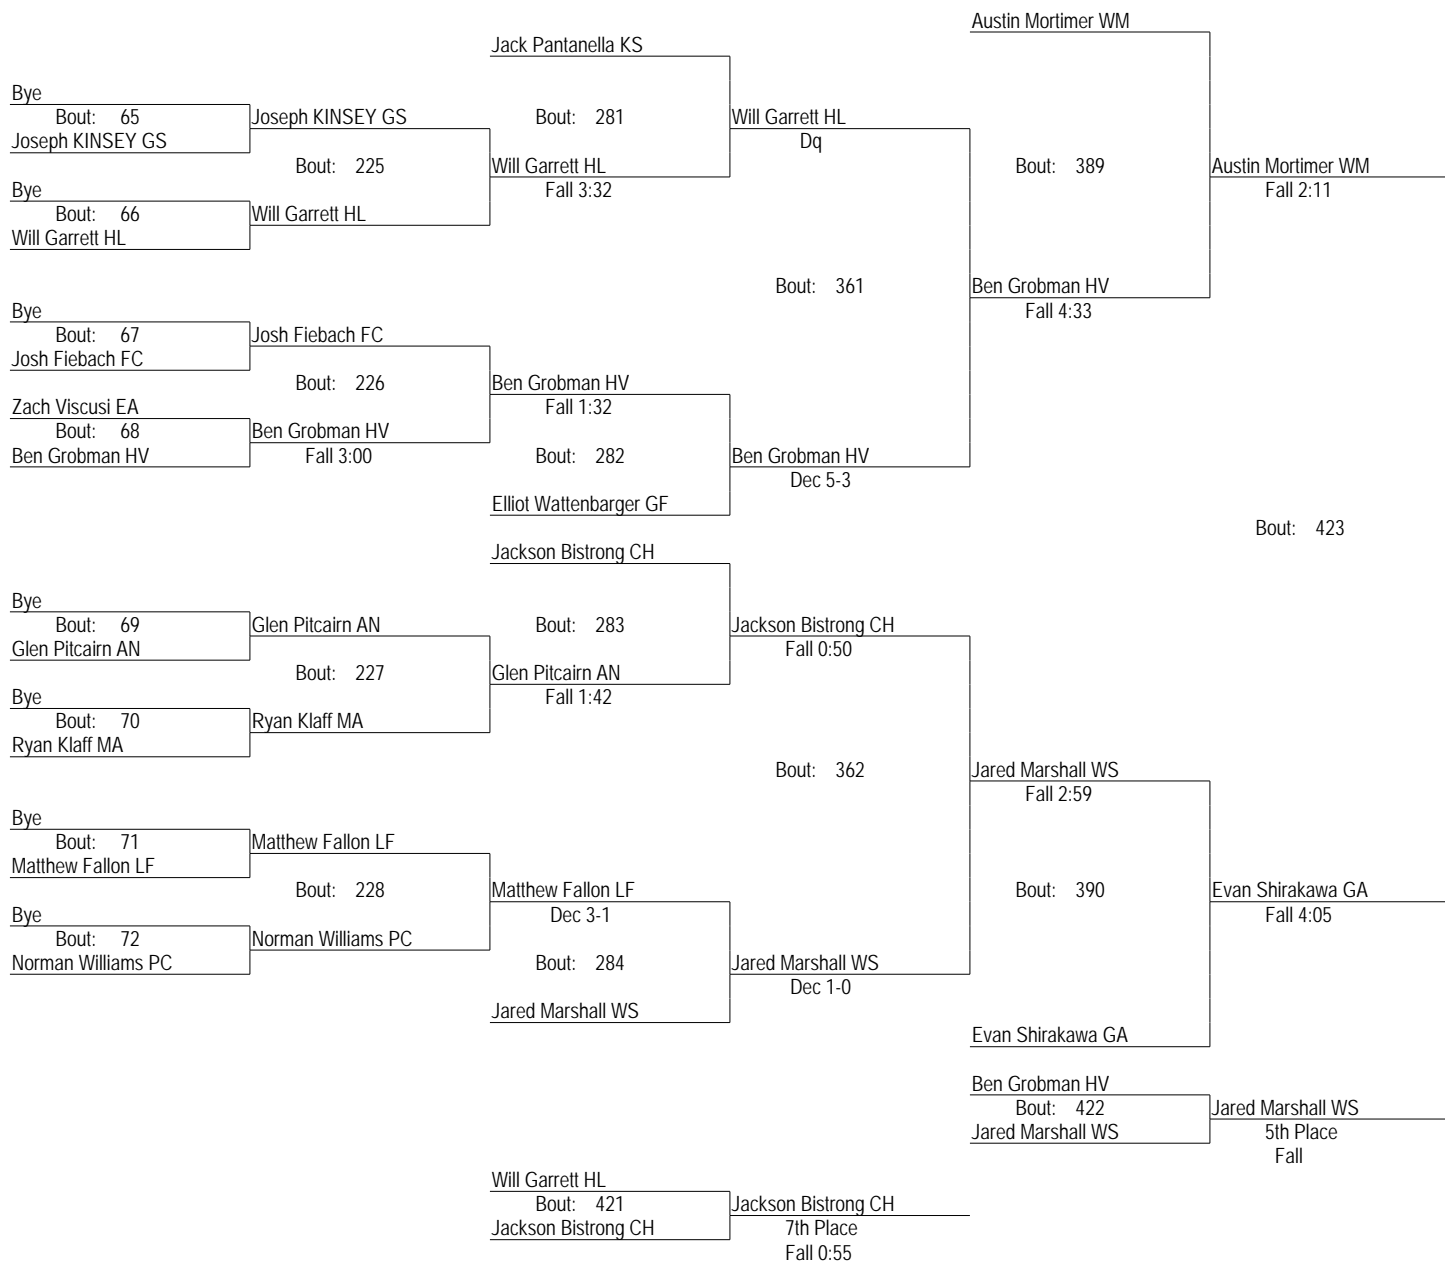

PAISAA_2013
 15-16 February 2013
 106

PAISAA_2013
 15-16 February 2013
 113

PAISAA_2013
 15-16 February 2013
 120

PAISAA_2013
 15-16 February 2013

120

- Place Winners -
- 1st Matthew Lattanze MP (2016) 41- 4
 - 2nd Will Crisco WY (2014) 14- 4
 - 3rd Evan Shirakawa GA (2013) 26- 15
 - 4th Austin Mortimer WM (2014) 20- 4
 - 5th Jared Marshall WS (2014) 17- 7
 - 6th Ben Grobman HV (2013) 19- 18
 - 7th Jackson Bistrong CH (2015) 22- 14
 - 8th Will Garrett HL (2015) 10- 20

PAISAA_2013
 15-16 February 2013
 126

PAISAA_2013
 15-16 February 2013
 132

PAISAA_2013
 15-16 February 2013
 138

PAISAA_2013
 15-16 February 2013
 145

PAISAA_2013

15-16 February 2013

152

PAISAA_2013
 15-16 February 2013
 160