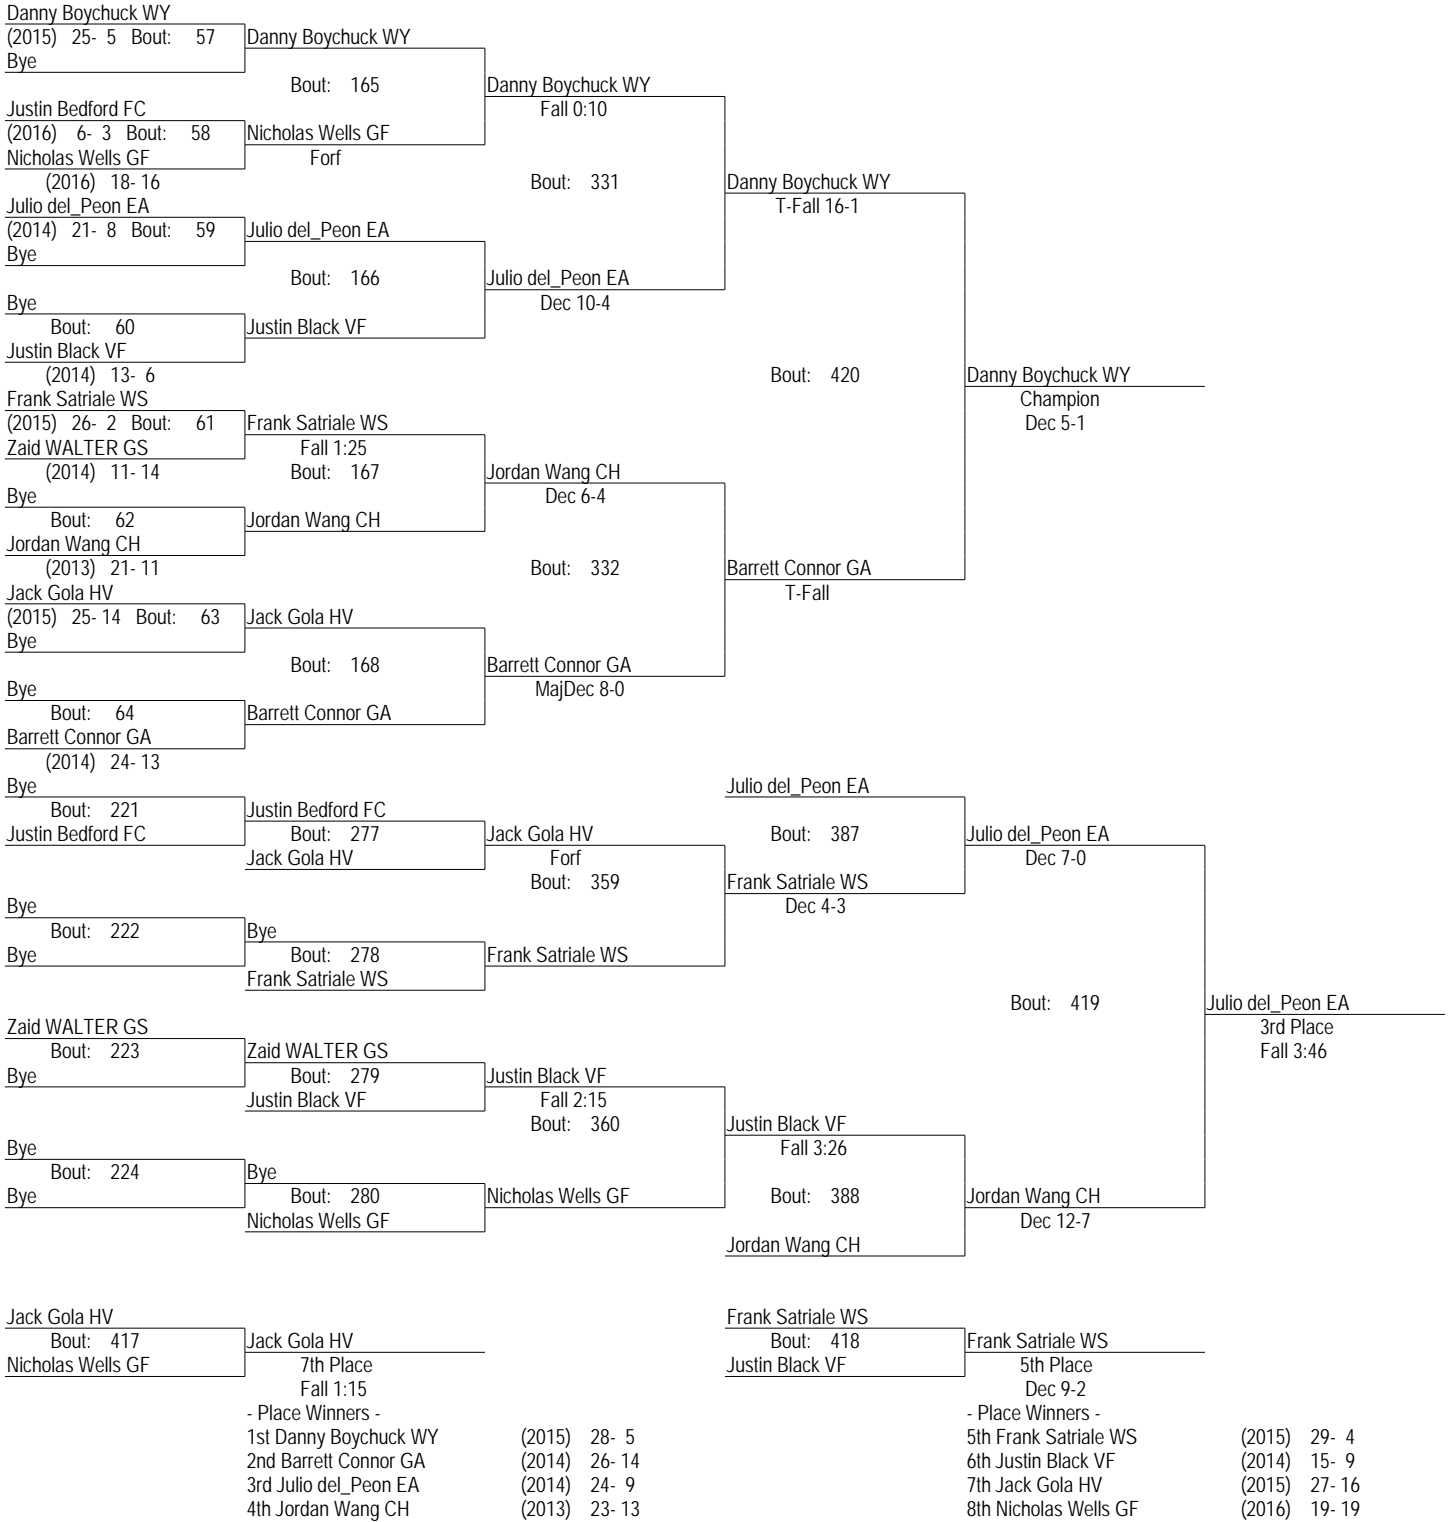

PAISAA_2013
 15-16 February 2013
 106

PAISAA_2013
 15-16 February 2013
 113

PAISAA_2013
 15-16 February 2013
 120

PAISAA_2013
 15-16 February 2013

120

- Place Winners -
- 1st Matthew Lattanze MP (2016) 41- 4
 - 2nd Will Crisco WY (2014) 14- 4
 - 3rd Evan Shirakawa GA (2013) 26- 15
 - 4th Austin Mortimer WM (2014) 20- 4
 - 5th Jared Marshall WS (2014) 17- 7
 - 6th Ben Grobman HV (2013) 19- 18
 - 7th Jackson Bistrong CH (2015) 22- 14
 - 8th Will Garrett HL (2015) 10- 20

PAISAA_2013
 15-16 February 2013
 126

PAISAA_2013
 15-16 February 2013
 132

PAISAA_2013
 15-16 February 2013
 138

PAISAA_2013
 15-16 February 2013
 145

PAISAA_2013

15-16 February 2013

152

PAISAA_2013
 15-16 February 2013
 160