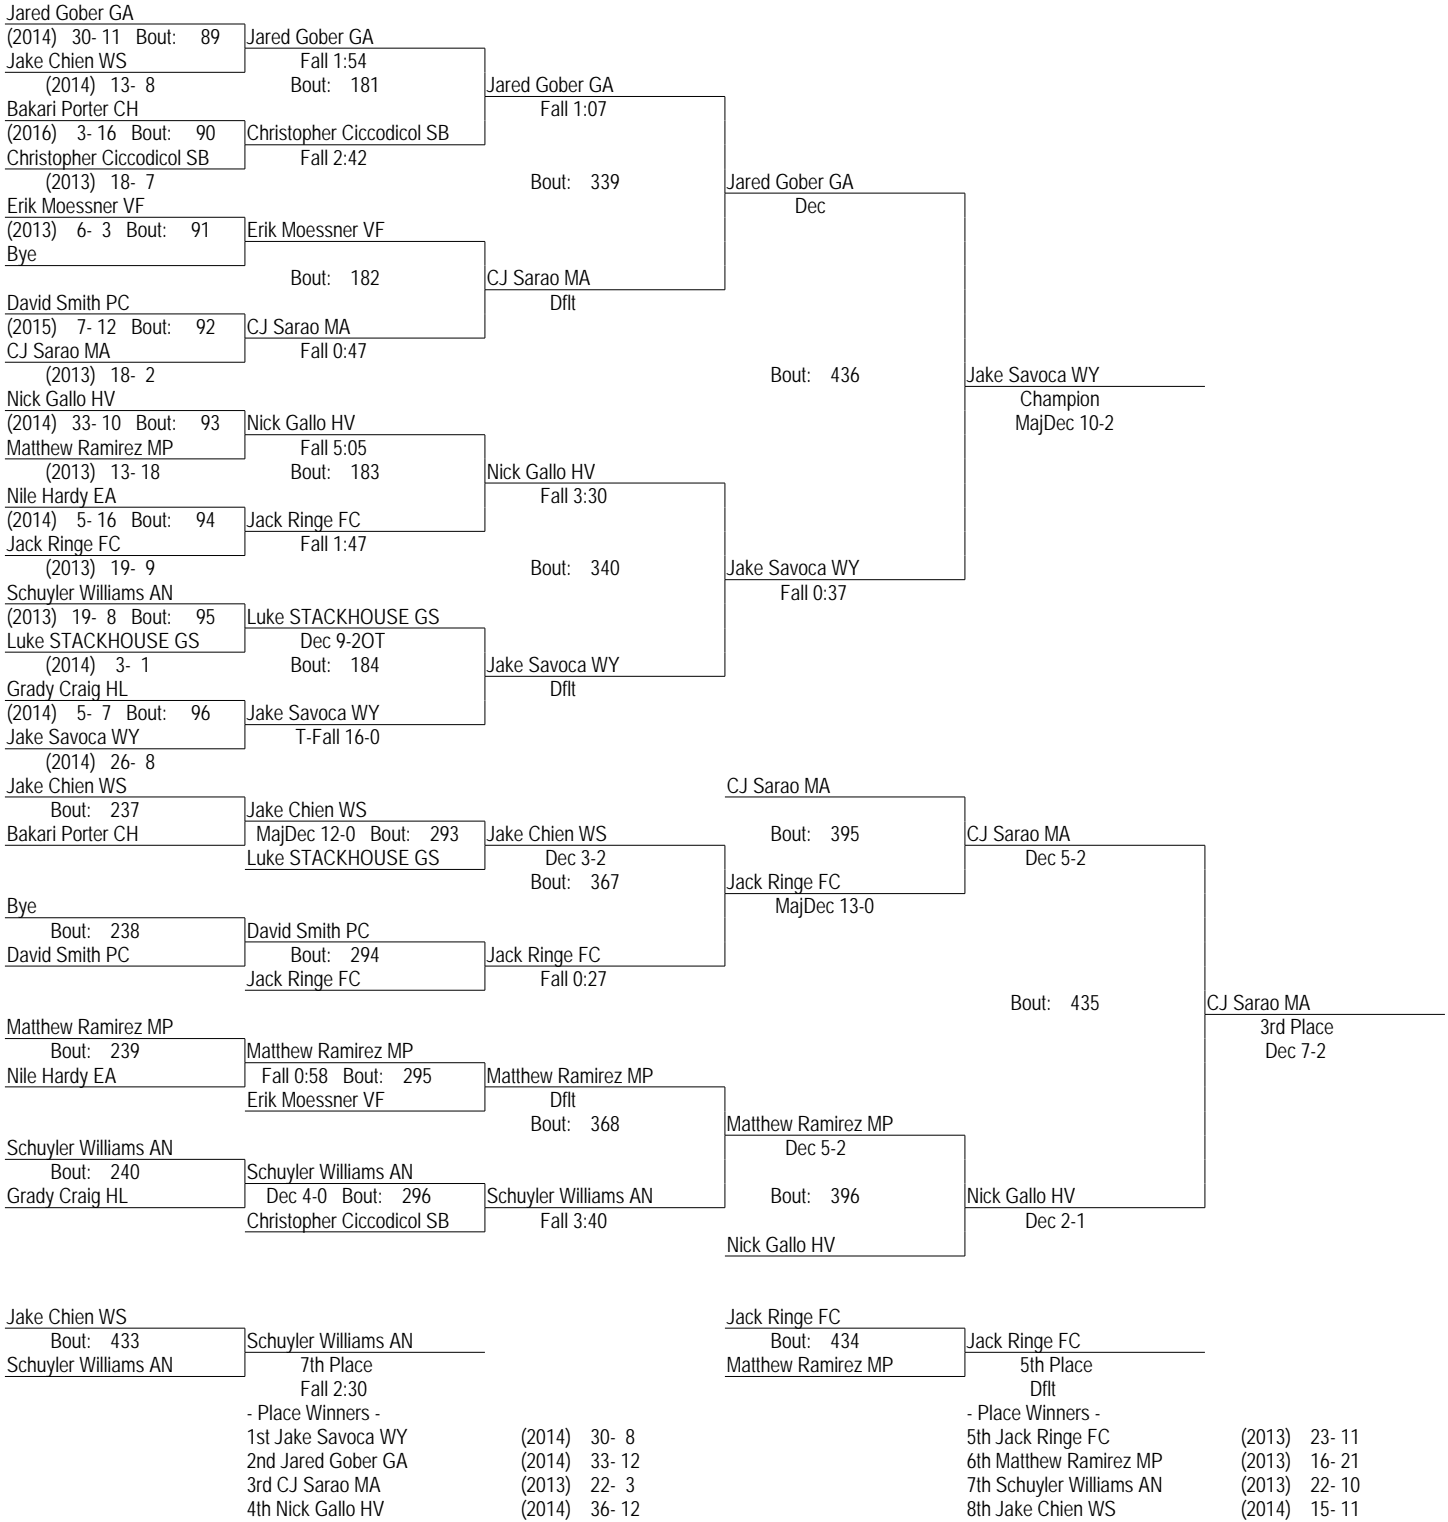

PAISAA_2013
 15-16 February 2013
 106

PAISAA_2013
 15-16 February 2013
 113

PAISAA_2013
 15-16 February 2013
 120

PAISAA_2013
 15-16 February 2013

120

- Place Winners -
- 1st Matthew Lattanze MP (2016) 41- 4
 - 2nd Will Crisco WY (2014) 14- 4
 - 3rd Evan Shirakawa GA (2013) 26- 15
 - 4th Austin Mortimer WM (2014) 20- 4
 - 5th Jared Marshall WS (2014) 17- 7
 - 6th Ben Grobman HV (2013) 19- 18
 - 7th Jackson Bistrong CH (2015) 22- 14
 - 8th Will Garrett HL (2015) 10- 20

PAISAA_2013
 15-16 February 2013
 126

PAISAA_2013
 15-16 February 2013
 132

PAISAA_2013
 15-16 February 2013
 138

PAISAA_2013
 15-16 February 2013
 145

PAISAA_2013

15-16 February 2013

152

PAISAA_2013
 15-16 February 2013
 160