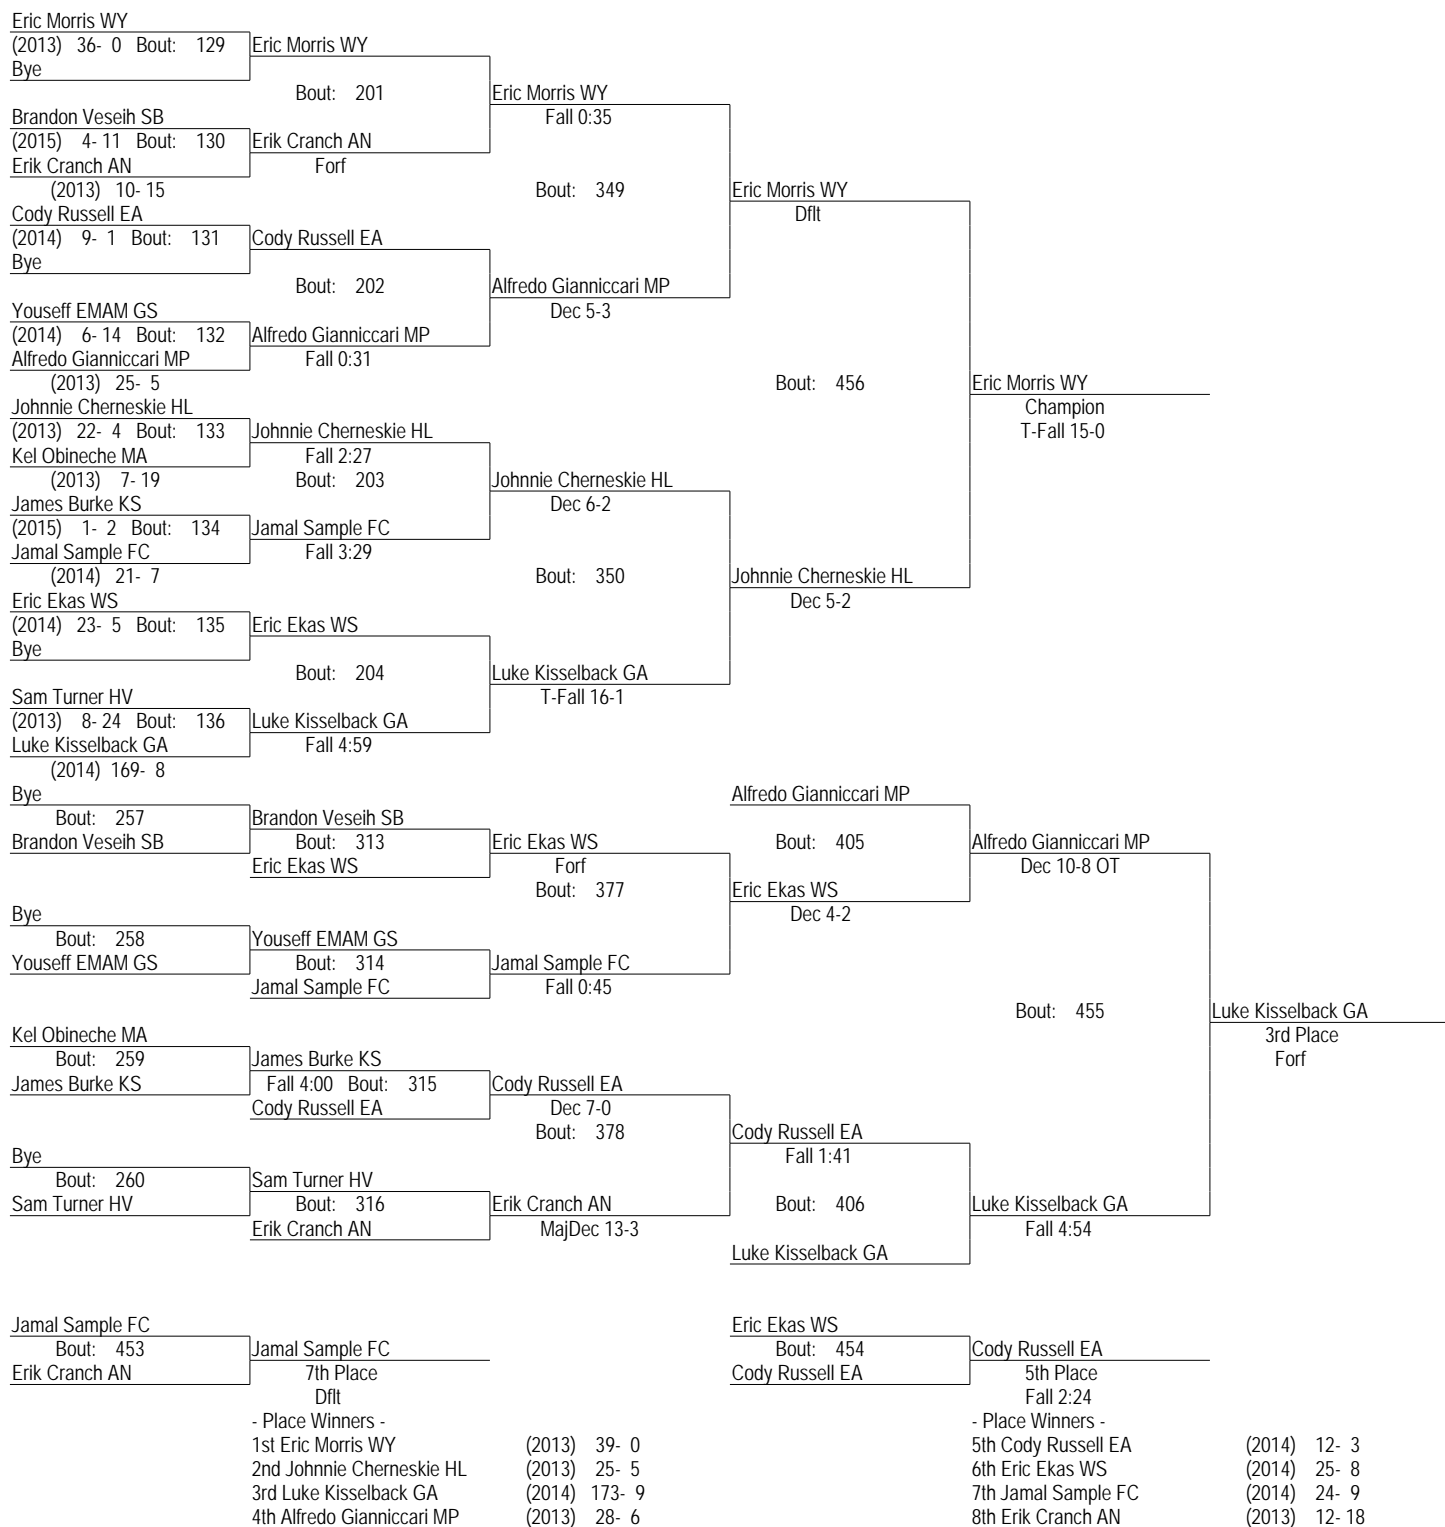

PAISAA_2013
 15-16 February 2013
 126

PAISAA_2013
 15-16 February 2013
 132

PAISAA_2013
 15-16 February 2013
 138

PAISAA_2013
 15-16 February 2013
 145

PAISAA_2013

15-16 February 2013

152

PAISAA_2013
 15-16 February 2013
 160

PAISAA_2013
15-16 February 2013
160

- Place Winners -
- | | |
|-----------------------|---------------|
| 1st Greg Bacci MP | (2013) 39- 2 |
| 2nd Chris Weiler WY | (2016) 29- 9 |
| 3rd Dom Scalise KS | (2015) 26- 7 |
| 4th Eric Berger PC | (2013) 23- 4 |
| 5th John Grossi GA | (2015) 38- 8 |
| 6th Ethan Fye WS | (2014) 29- 6 |
| 7th Vince Bellwoar HV | (2013) 21- 11 |
| 8th AJ Cutrufello EA | (2015) 26- 13 |

PAISAA_2013
 15-16 February 2013
 170

PAISAA_2013
 15-16 February 2013
 182

PAISAA_2013
 15-16 February 2013
 195

PAISAA_2013
15-16 February 2013
220

PAISAA_2013
 15-16 February 2013
 285