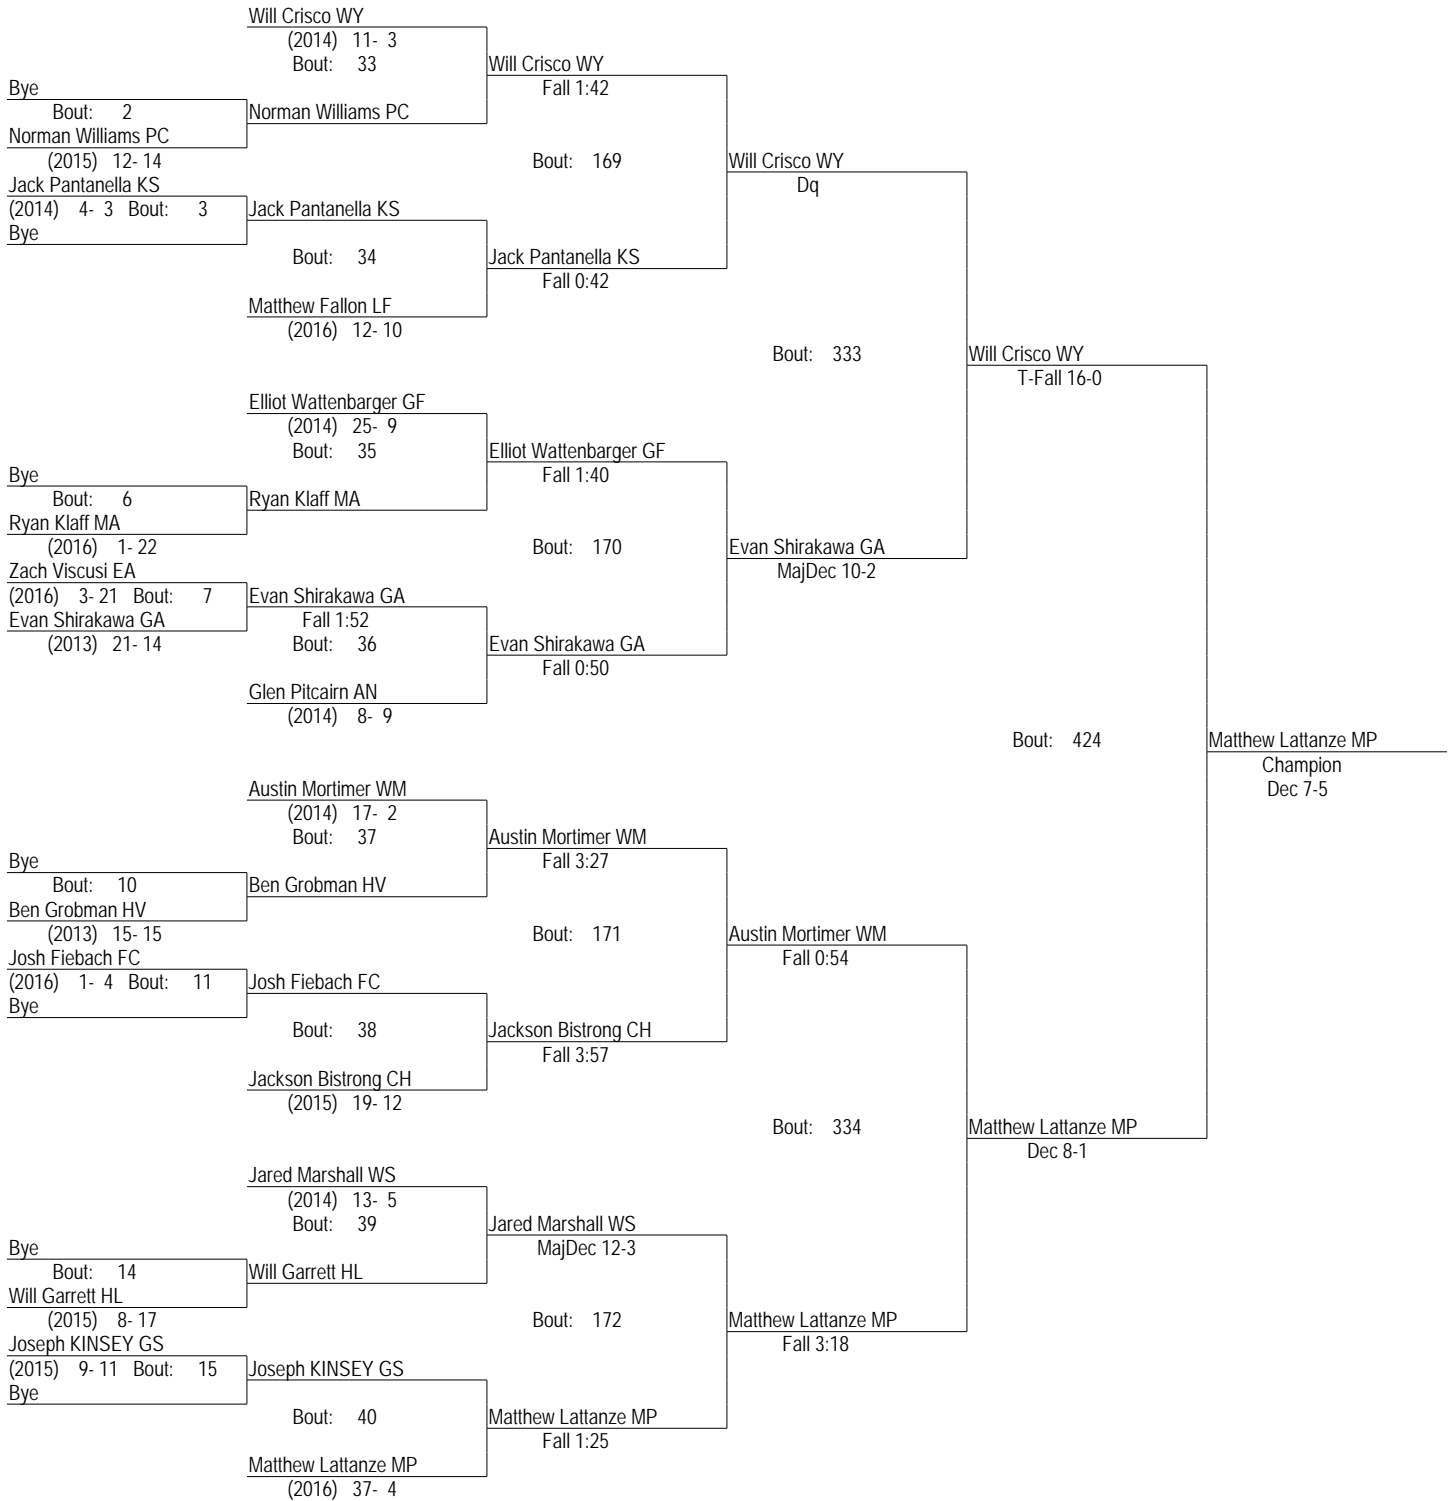

PAISAA_2013
 15-16 February 2013
 106

PAISAA_2013
 15-16 February 2013
 113

PAISAA_2013
 15-16 February 2013
 120

PAISAA_2013
 15-16 February 2013

120

- Place Winners -
- 1st Matthew Lattanze MP (2016) 41- 4
 - 2nd Will Crisco WY (2014) 14- 4
 - 3rd Evan Shirakawa GA (2013) 26- 15
 - 4th Austin Mortimer WM (2014) 20- 4
 - 5th Jared Marshall WS (2014) 17- 7
 - 6th Ben Grobman HV (2013) 19- 18
 - 7th Jackson Bistrong CH (2015) 22- 14
 - 8th Will Garrett HL (2015) 10- 20

PAISAA_2013
 15-16 February 2013
 126

PAISAA_2013
 15-16 February 2013
 132

PAISAA_2013
 15-16 February 2013
 138

PAISAA_2013
 15-16 February 2013
 145

PAISAA_2013

15-16 February 2013

152

PAISAA_2013
 15-16 February 2013
 160