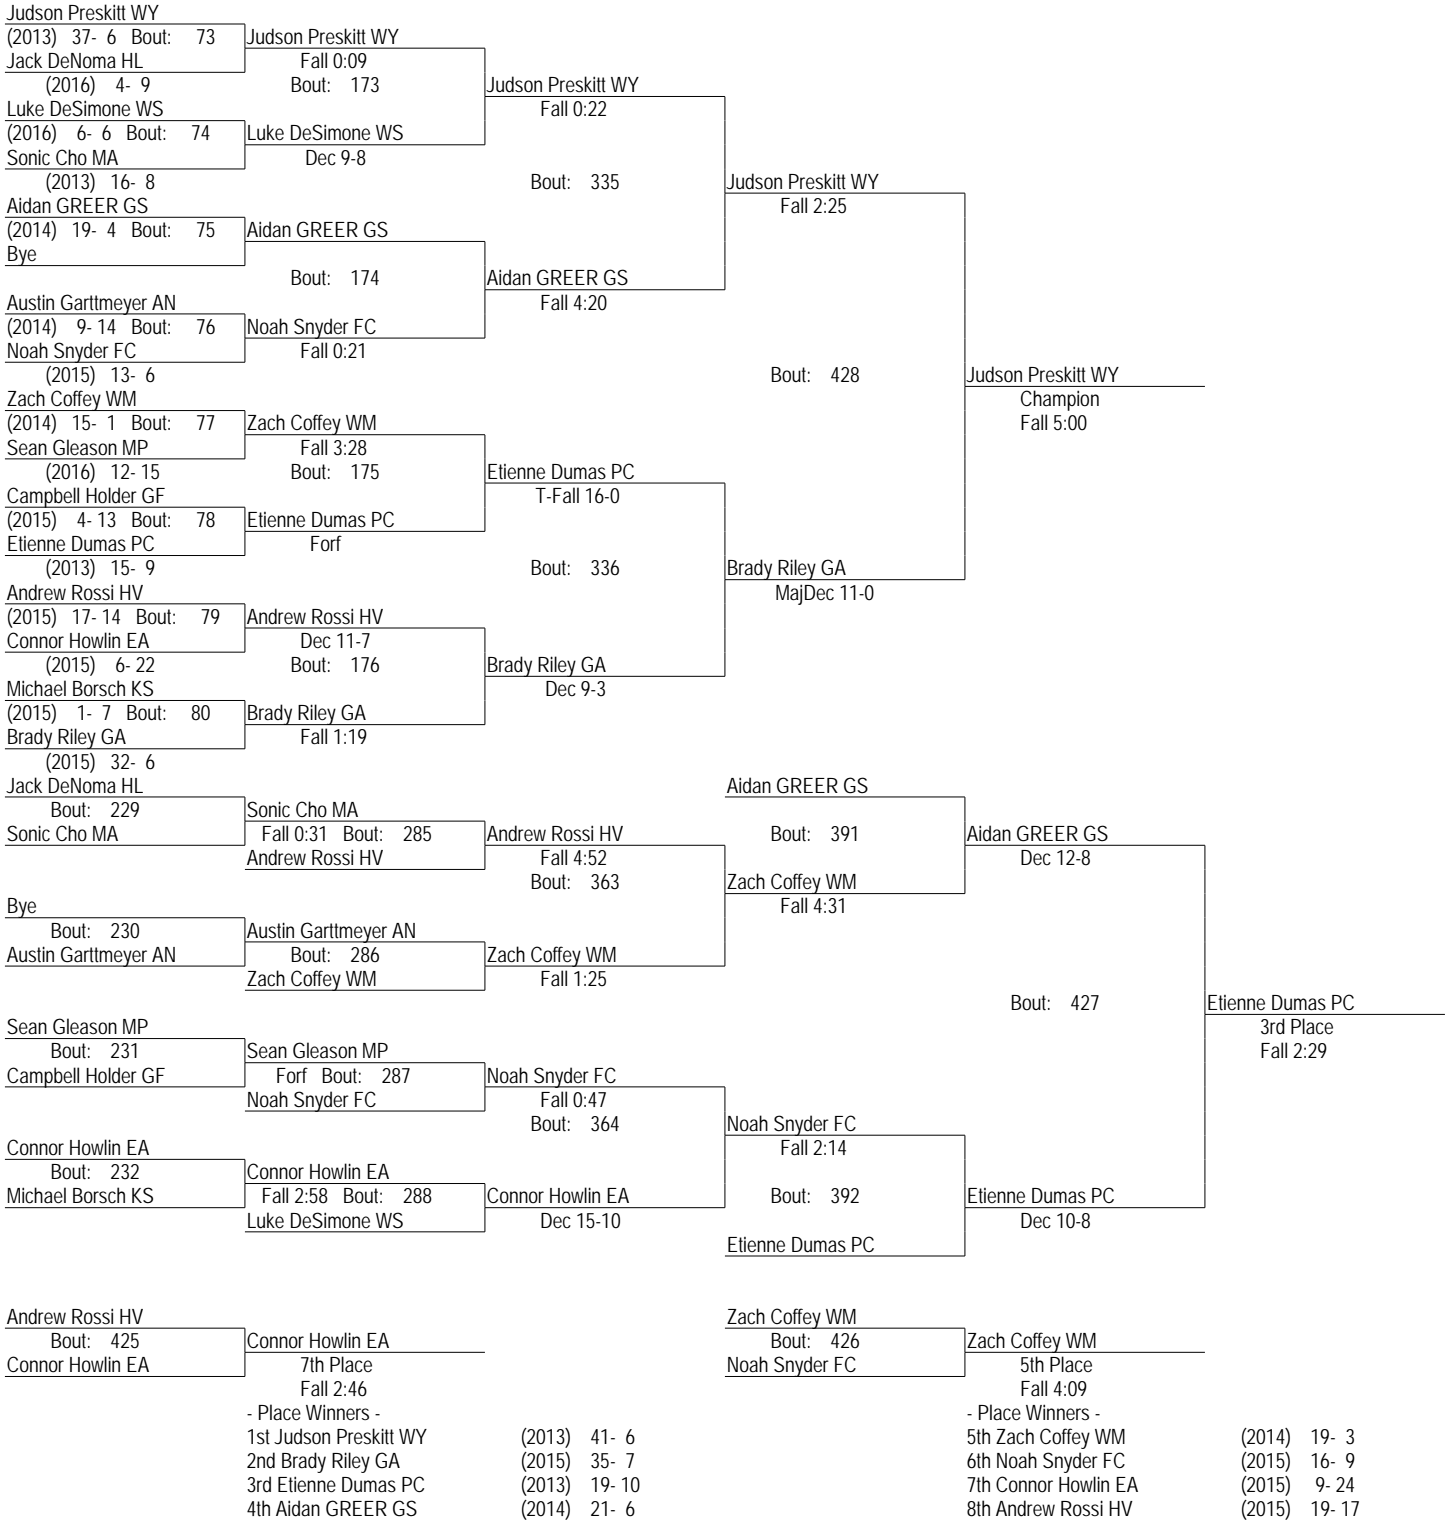

PAISAA_2013
 15-16 February 2013
 106

PAISAA_2013
 15-16 February 2013
 113

PAISAA_2013
 15-16 February 2013
 120

PAISAA_2013
 15-16 February 2013

120

- Place Winners -
- 1st Matthew Lattanze MP (2016) 41- 4
 - 2nd Will Crisco WY (2014) 14- 4
 - 3rd Evan Shirakawa GA (2013) 26- 15
 - 4th Austin Mortimer WM (2014) 20- 4
 - 5th Jared Marshall WS (2014) 17- 7
 - 6th Ben Grobman HV (2013) 19- 18
 - 7th Jackson Bistrong CH (2015) 22- 14
 - 8th Will Garrett HL (2015) 10- 20

PAISAA_2013
 15-16 February 2013
 126

PAISAA_2013
 15-16 February 2013
 132

PAISAA_2013
 15-16 February 2013
 138

PAISAA_2013
 15-16 February 2013
 145

PAISAA_2013

15-16 February 2013

152

PAISAA_2013
 15-16 February 2013
 160