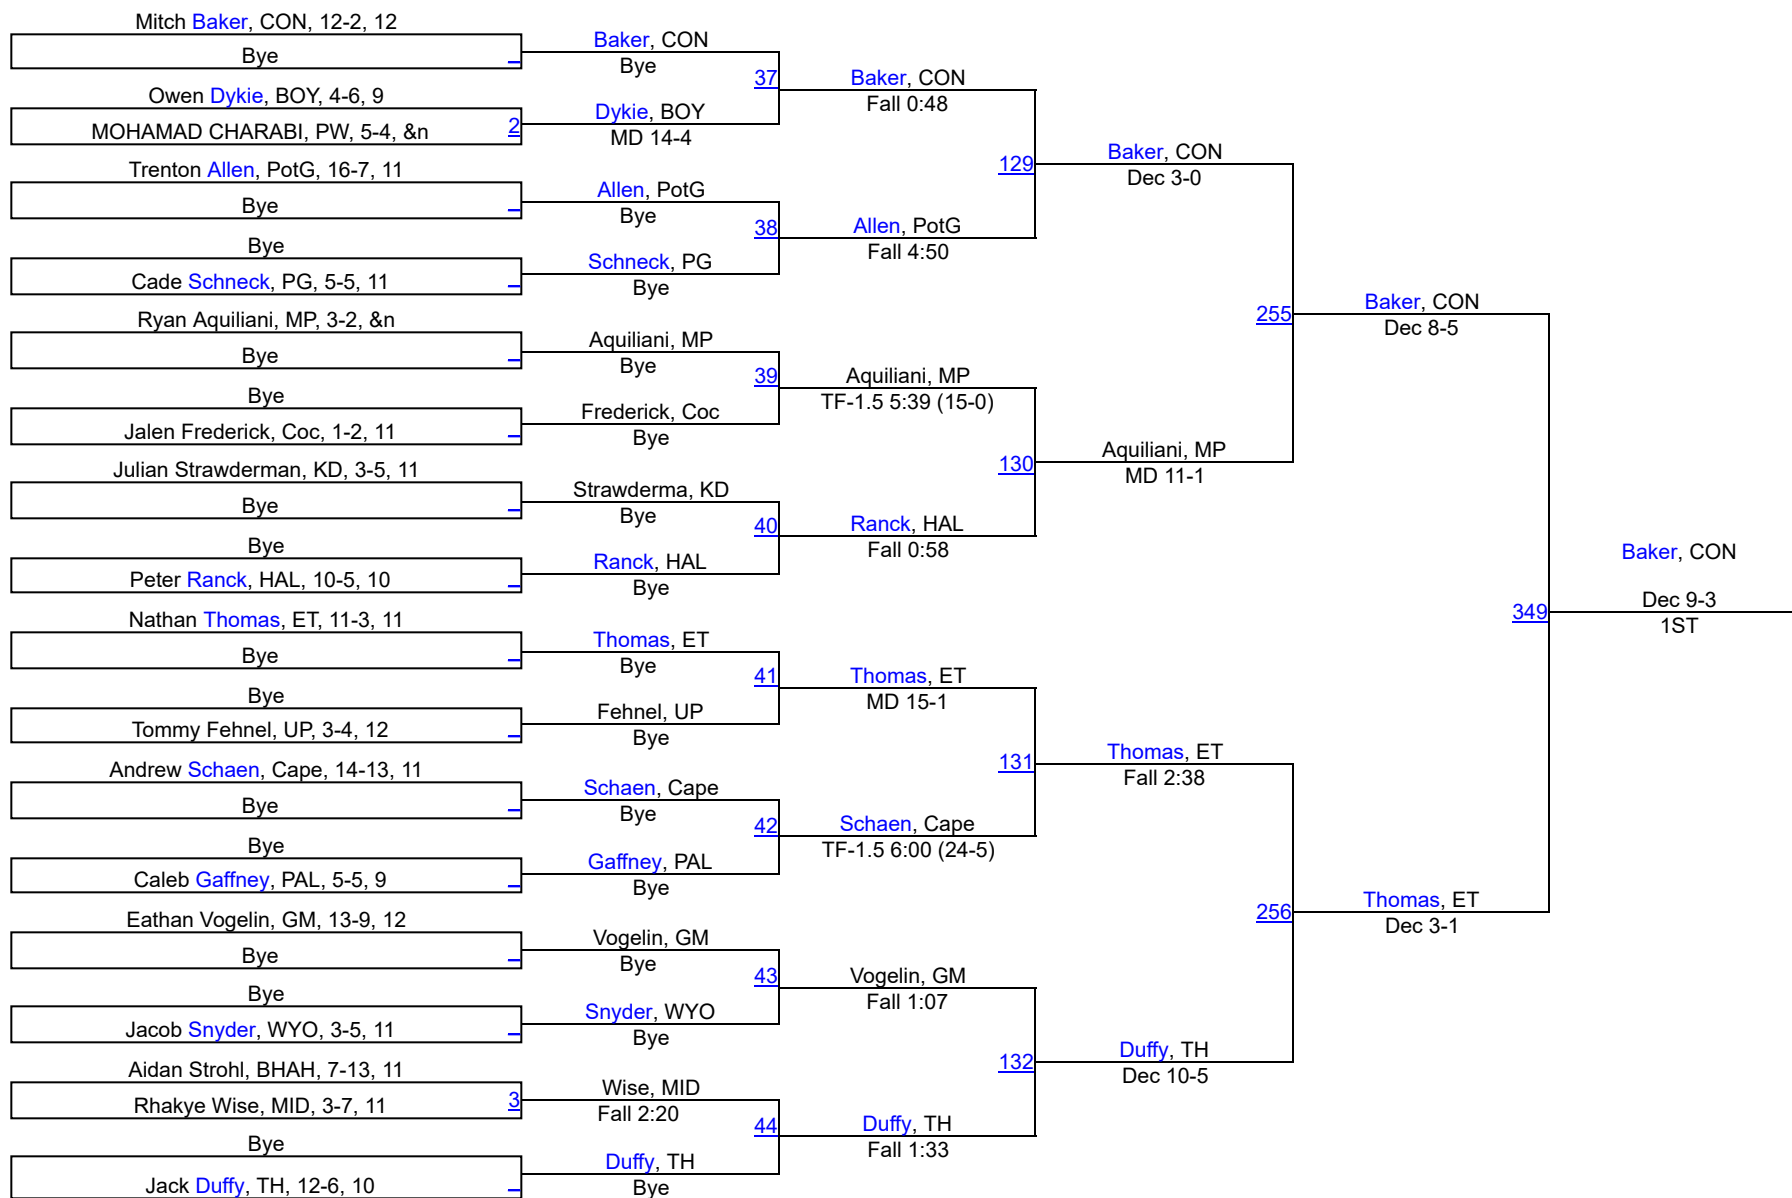

Gov Mifflin Holiday Wrestling Tournament

106

106

Gov Mifflin Holiday Wrestling Tournament

113

113

Gov Mifflin Holiday Wrestling Tournament

120

120

Gov Mifflin Holiday Wrestling Tournament

126

126

Gov Mifflin Holiday Wrestling Tournament

132

132

Gov Mifflin Holiday Wrestling Tournament

138

138

Gov Mifflin Holiday Wrestling Tournament

145

145

Gov Mifflin Holiday Wrestling Tournament

152

152