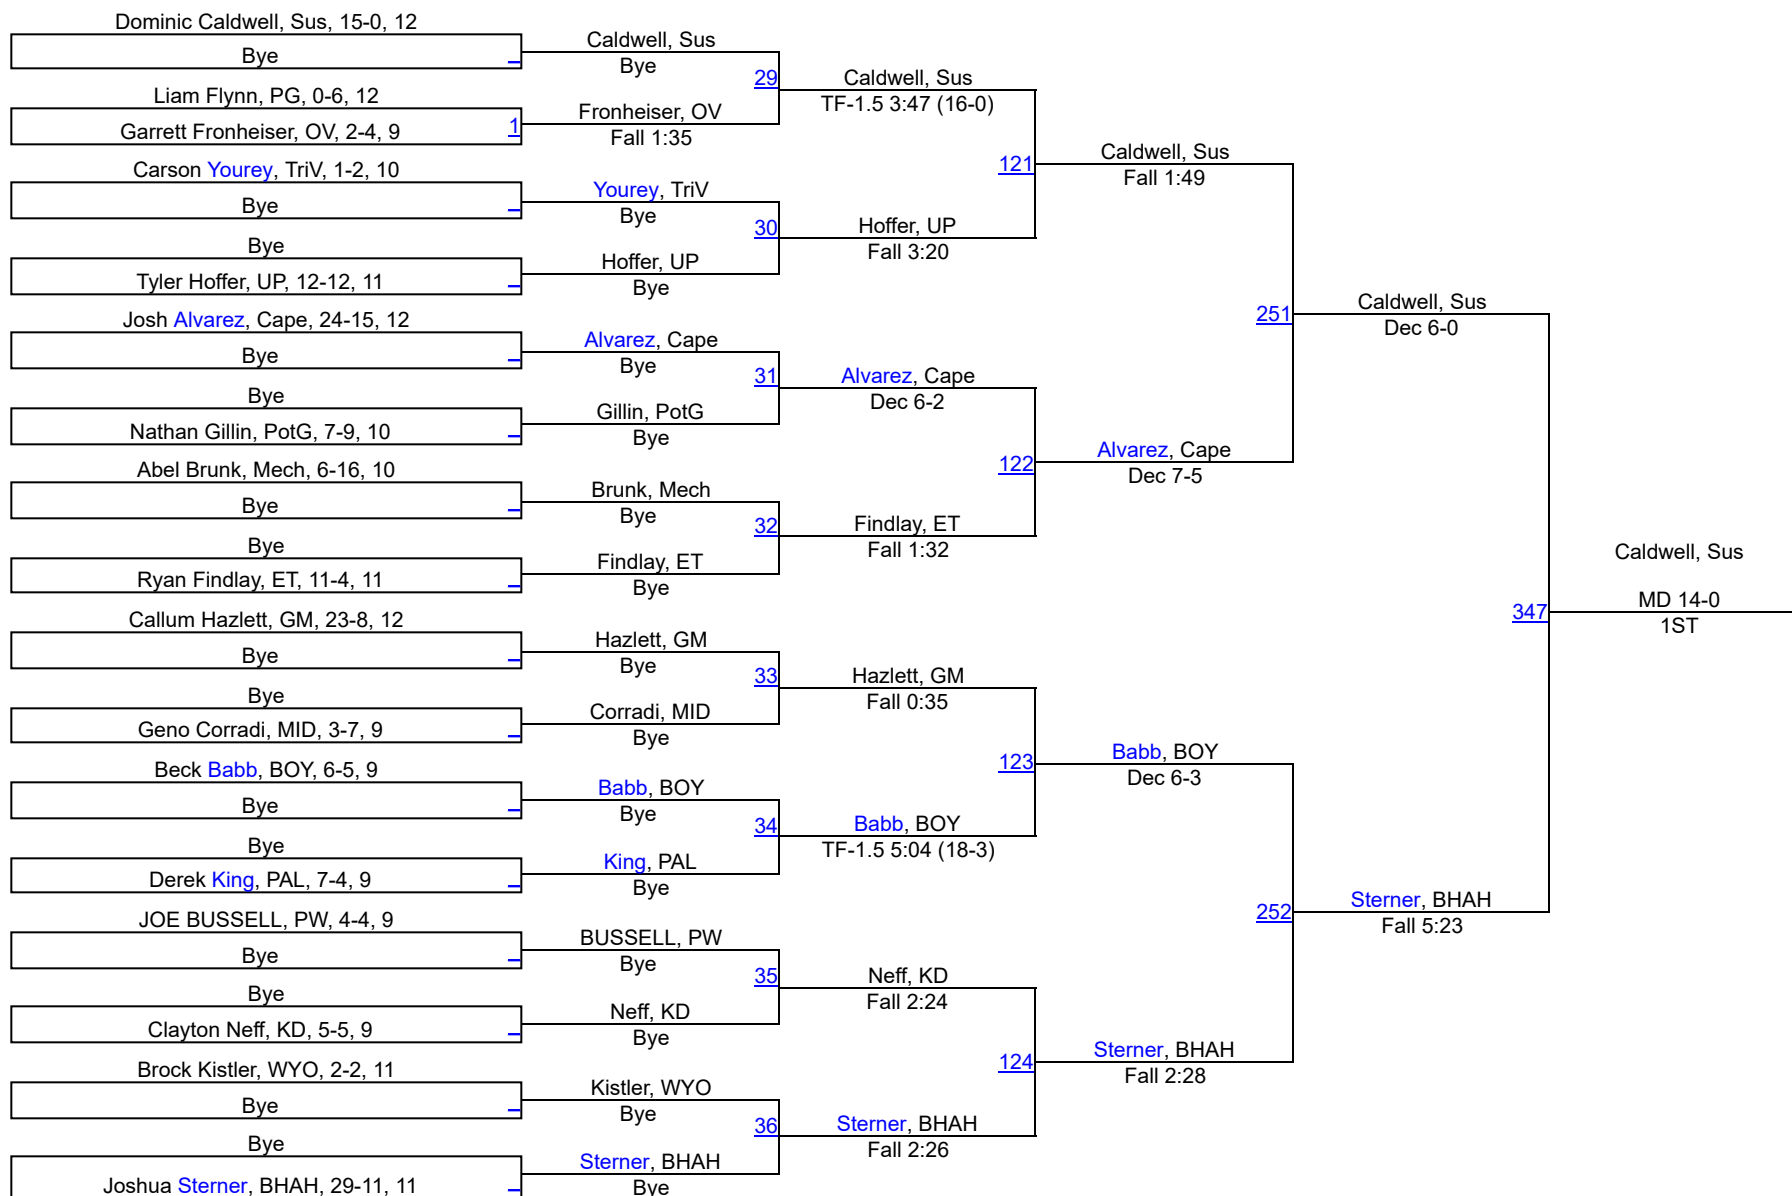

Gov Mifflin Holiday Wrestling Tournament

106

106

Gov Mifflin Holiday Wrestling Tournament

113

113

Gov Mifflin Holiday Wrestling Tournament

120

120

Gov Mifflin Holiday Wrestling Tournament

126

126

Gov Mifflin Holiday Wrestling Tournament

132

132

Gov Mifflin Holiday Wrestling Tournament

138

138

Gov Mifflin Holiday Wrestling Tournament

145

145

Gov Mifflin Holiday Wrestling Tournament

152

152