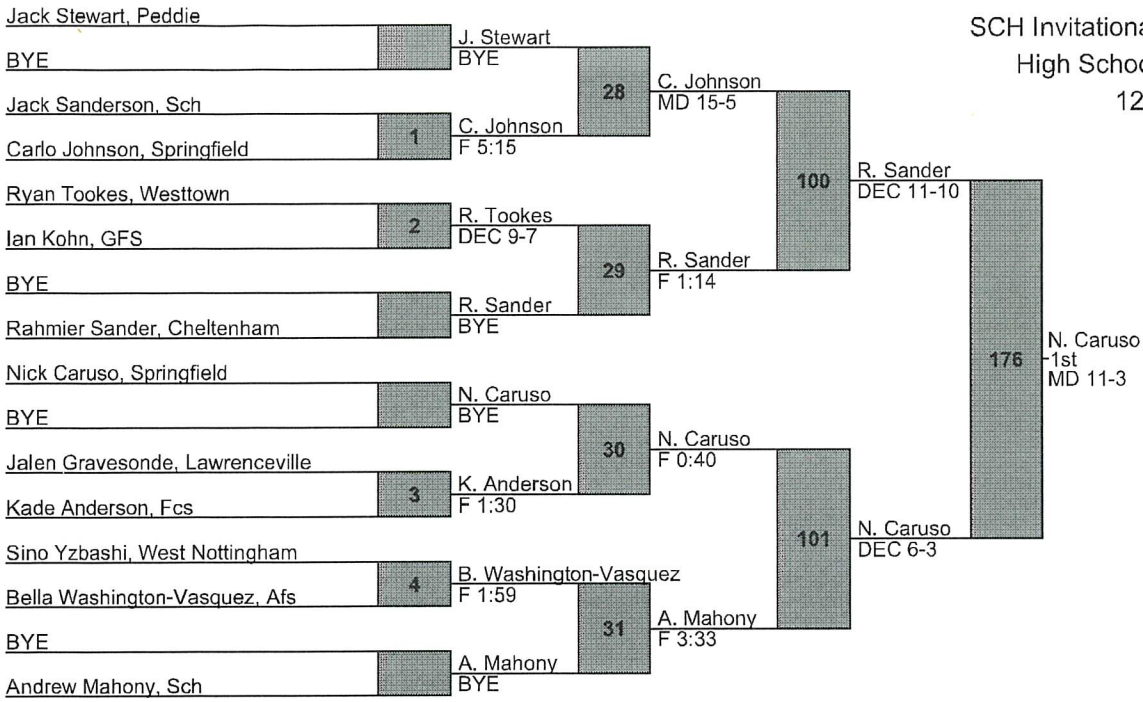

FINAL TEAM SCORES

1. Springfield 185
2. Lawrenceville 128
3. SCIT 126
4. Peddie 122
5. WESTTOWN 108
6. CHELTENHAM 91.5
7. Hill 91
8. GFS 68.5
9. FCS 62
10. AFS 25
11. WEST NOTTINGHAM 13

SCH Invitational
High School
120

SCH Invitational
 High School
 126

SCH Invitational
High School
138

SCH Invitational
High School
145

SCH Invitational
High School
160

SCH Invitational
High School
170

SCH Invitational
 High School
 182

SCH Invitational
High School
195