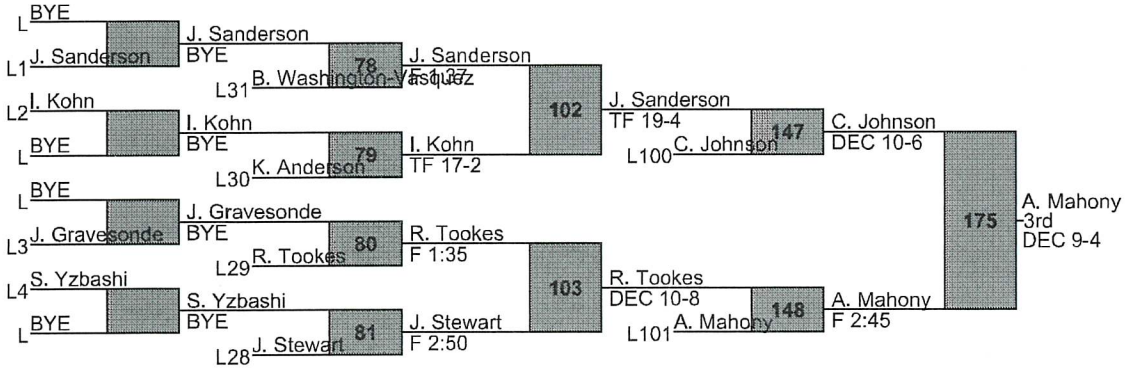

FINAL TEAM SCORES

1. Springfield 185
2. Lawrenceville 128
3. SCIT 126
4. Peddie 122
5. WESTTOWN 108
6. CHELTENHAM 91.5
7. Hill 91
8. GFS 68.5
9. FCS 62
10. AFS 25
11. WEST NOTTINGHAM 13

SCH Invitational
High School
120

SCH Invitational
 High School
 126

SCH Invitational
High School
138

SCH Invitational
High School
145

SCH Invitational
High School
160

SCH Invitational
High School
170

SCH Invitational
 High School
 182

SCH Invitational
High School
195