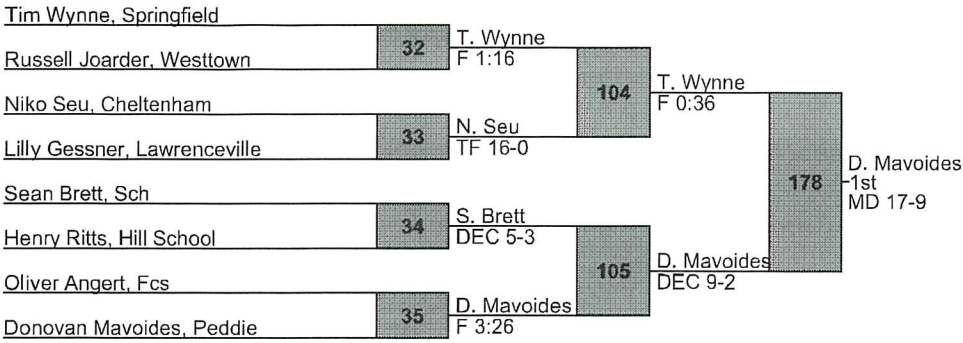

FINAL TEAM SCORES

1. Springfield 185
2. Lawrenceville 128
3. SCIT 126
4. Peddie 122
5. WESTTOWN 108
6. CHELTENHAM 91.5
7. Hill 91
8. GFS 68.5
9. FCS 62
10. AFS 25
11. WEST NOTTINGHAM 13

SCH Invitational
High School
120

SCH Invitational
 High School
 126

SCH Invitational
High School
138

SCH Invitational
High School
145

SCH Invitational
High School
160

SCH Invitational
High School
170

SCH Invitational
 High School
 182

SCH Invitational
High School
195