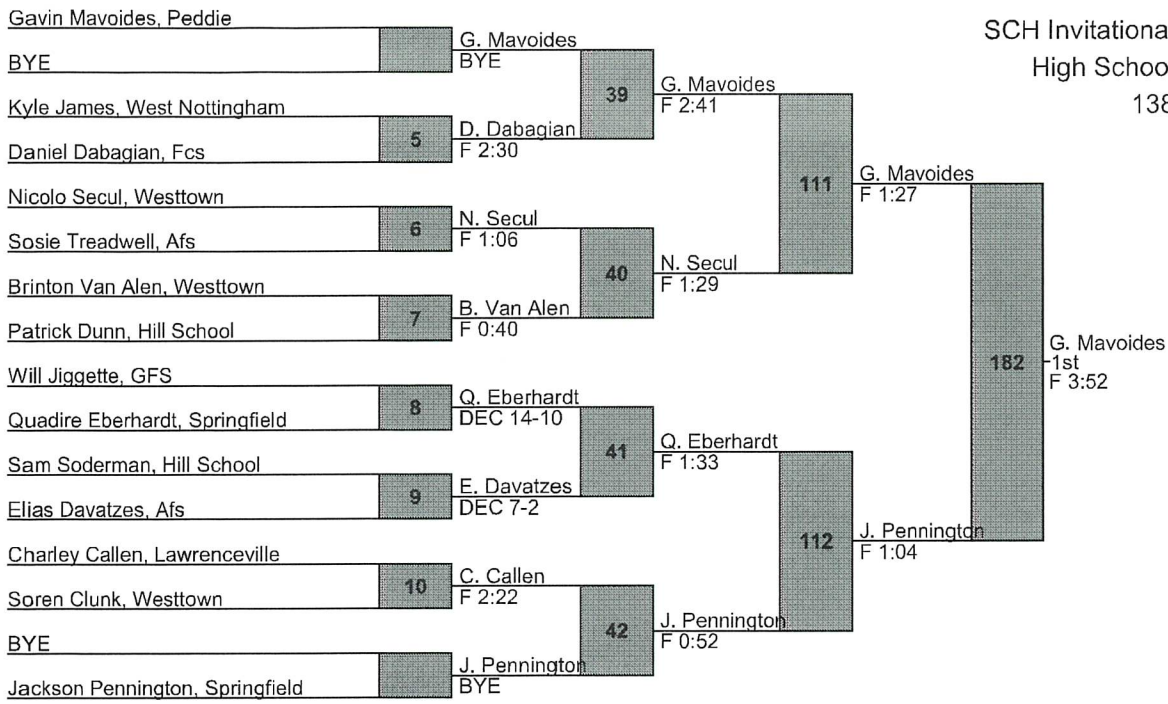

FINAL TEAM SCORES

1. Springfield 185
2. Lawrenceville 128
3. SCIT 126
4. Peddie 122
5. WESTTOWN 108
6. CHELTENHAM 91.5
7. Hill 91
8. GFS 68.5
9. FCS 62
10. AFS 25
11. WEST NOTTINGHAM 13

SCH Invitational
High School
120

SCH Invitational
 High School
 126

SCH Invitational
High School
138

SCH Invitational
High School
145

SCH Invitational
High School
160

SCH Invitational
High School
170

SCH Invitational
 High School
 182

SCH Invitational
High School
195