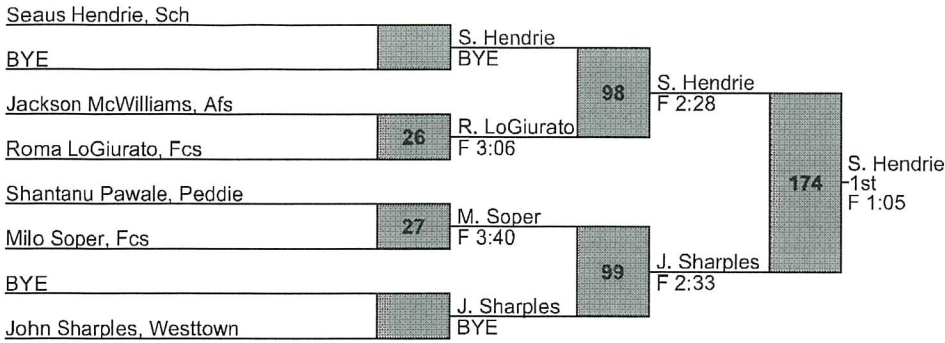

FINAL TEAM SCORES

1. Springfield 185
2. Lawrenceville 128
3. SCIT 126
4. Peddie 122
5. WESTTOWN 108
6. CHELTENHAM 91.5
7. Hill 91
8. GFS 68.5
9. FCS 62
10. AFS 25
11. WEST NOTTINGHAM 13

SCH Invitational
High School
120

SCH Invitational
 High School
 126

SCH Invitational
High School
138

SCH Invitational
High School
145

SCH Invitational
High School
160

SCH Invitational
High School
170

SCH Invitational
 High School
 182

SCH Invitational
High School
195