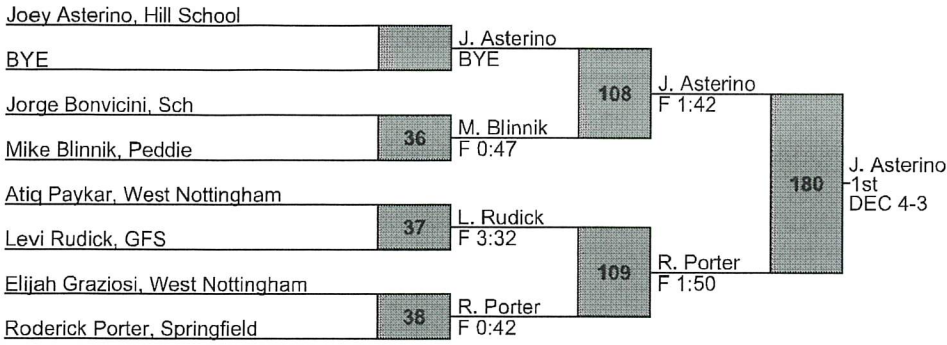

FINAL TEAM SCORES

1. Springfield 185
2. Lawrenceville 128
3. SCIT 126
4. Peddie 122
5. WESTTOWN 108
6. CHELTENHAM 91.5
7. Hill 91
8. GFS 68.5
9. FCS 62
10. AFS 25
11. WEST NOTTINGHAM 13

SCH Invitational
High School
120

SCH Invitational
 High School
 126

SCH Invitational
High School
138

SCH Invitational
High School
145

SCH Invitational
High School
160

SCH Invitational
High School
170

SCH Invitational
 High School
 182

SCH Invitational
High School
195