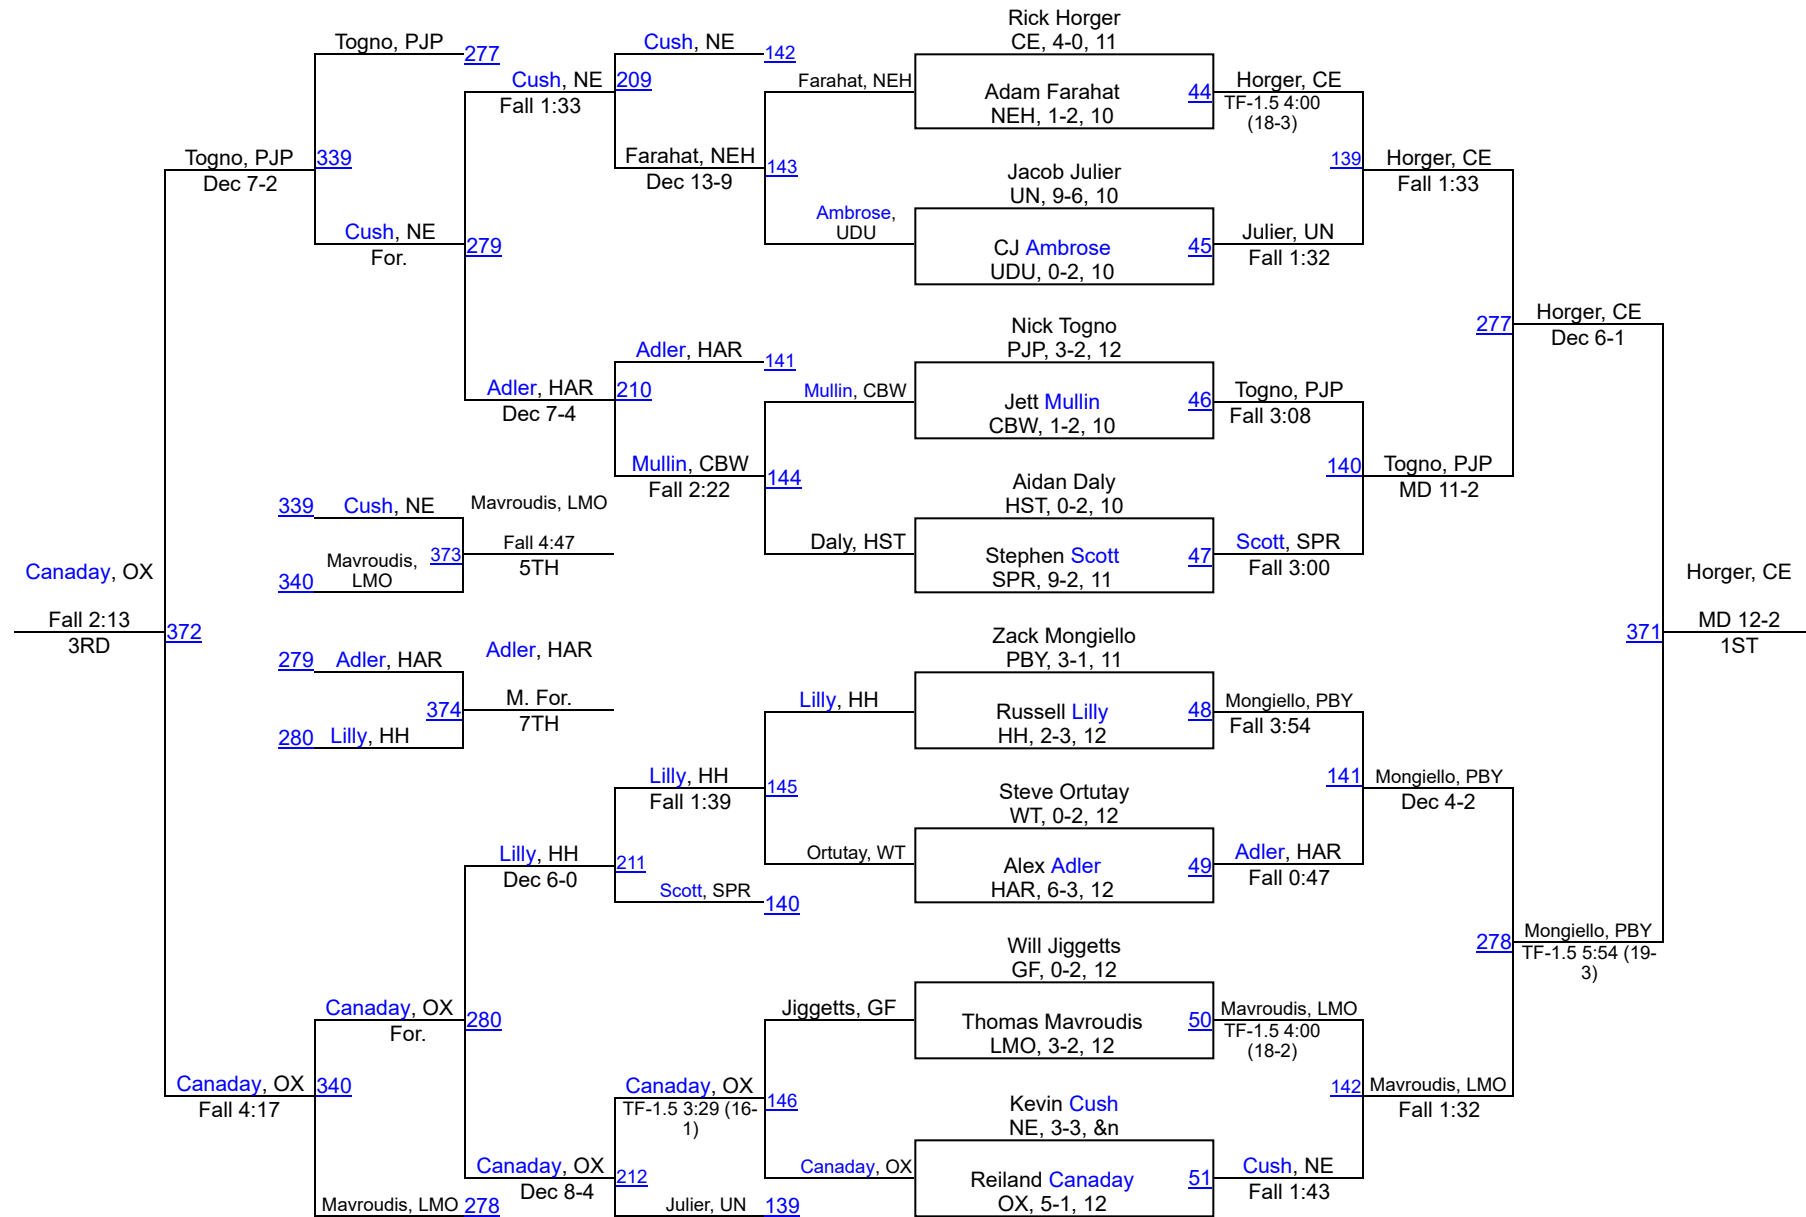

20th Annual Wetzel Holiday Classic

138