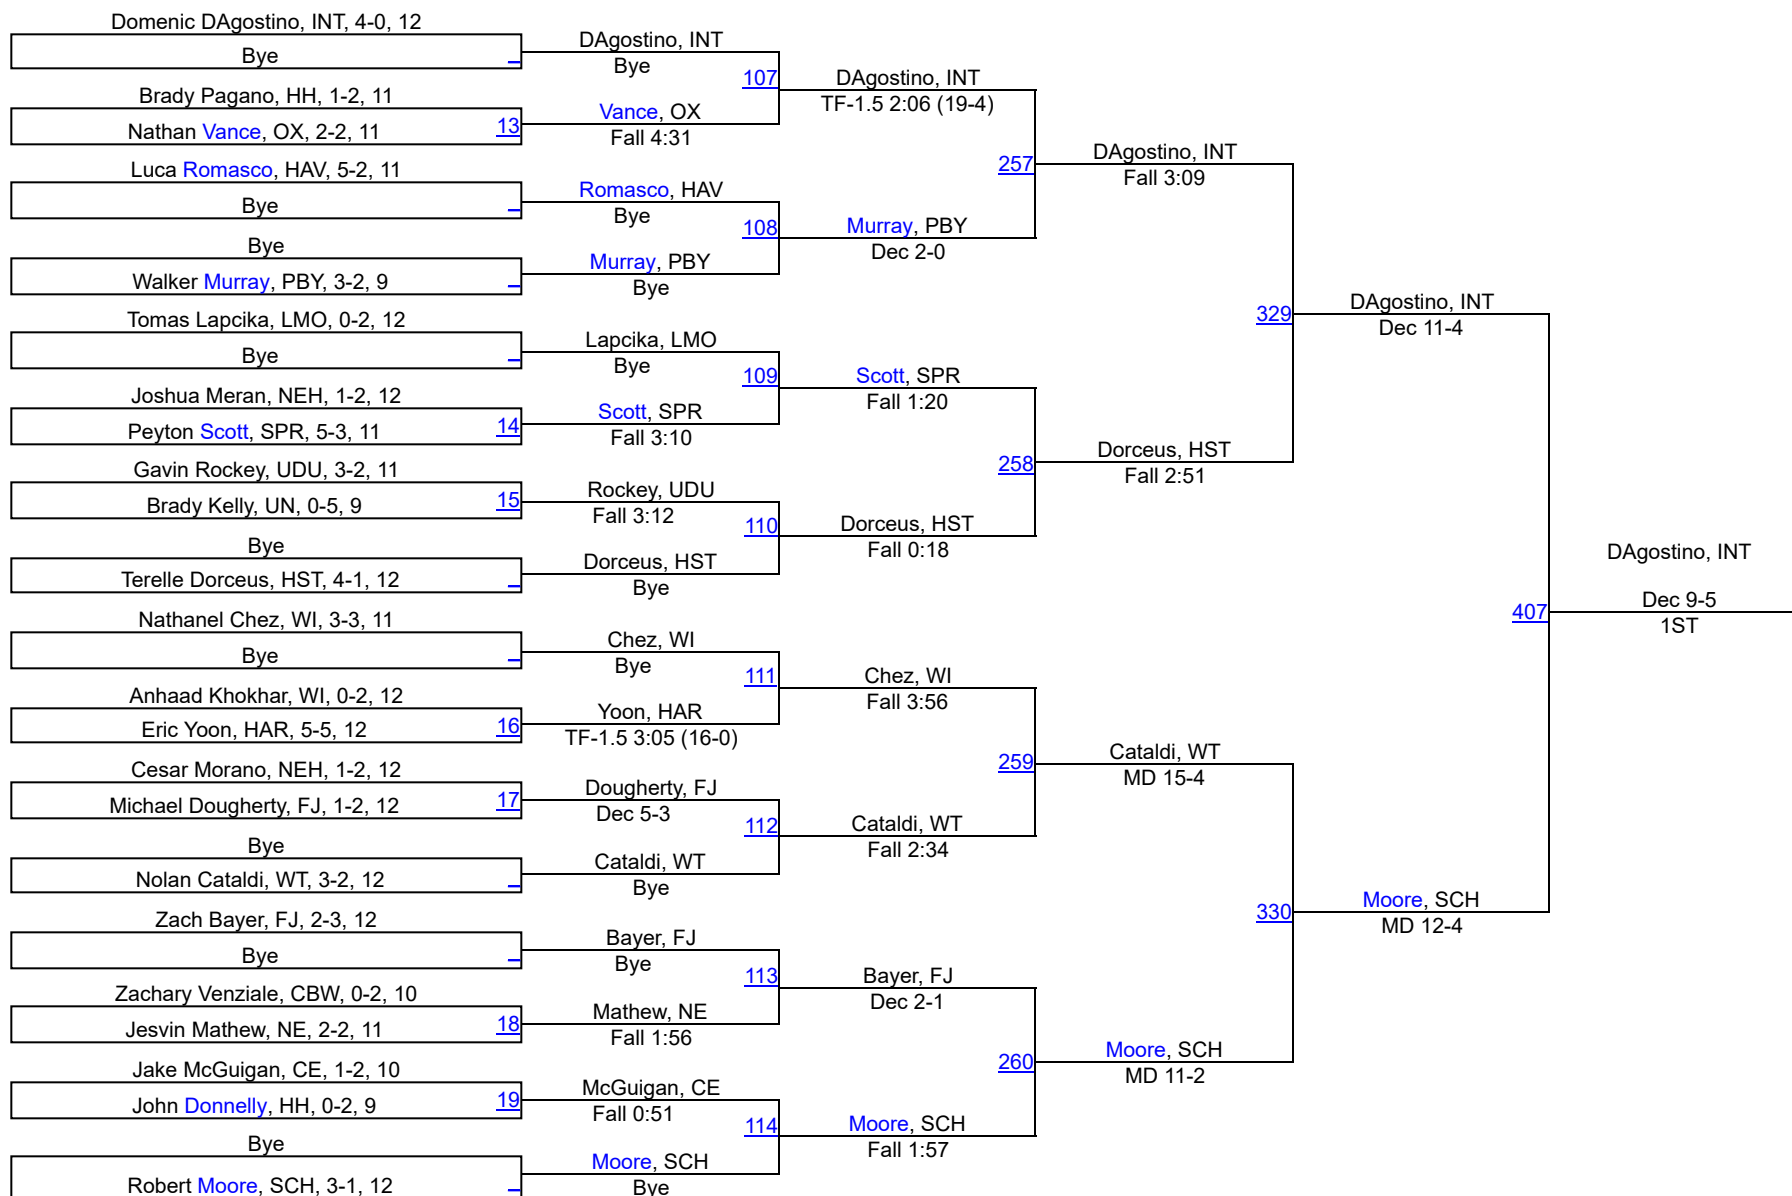

20th Annual Wetzel Holiday Classic

172