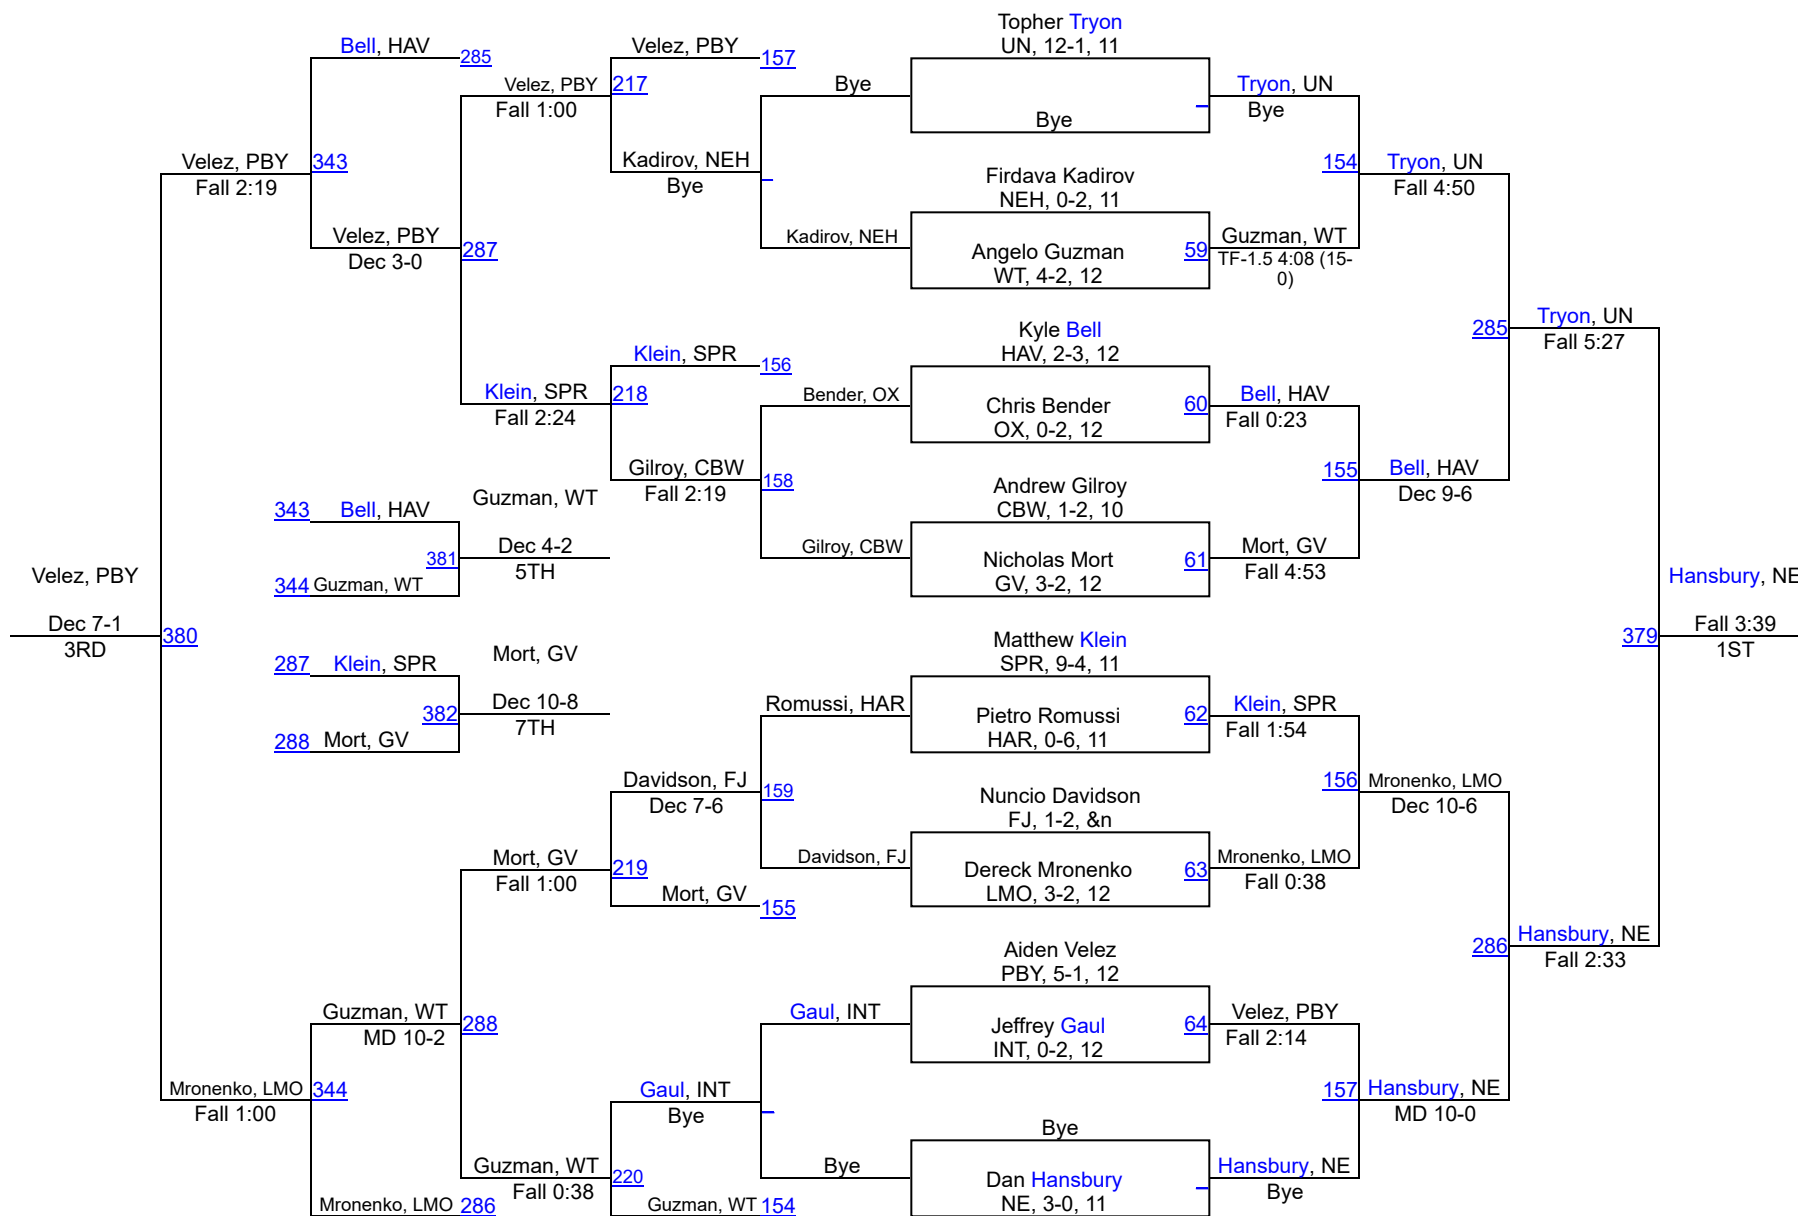

20th Annual Wetzel Holiday Classic

152