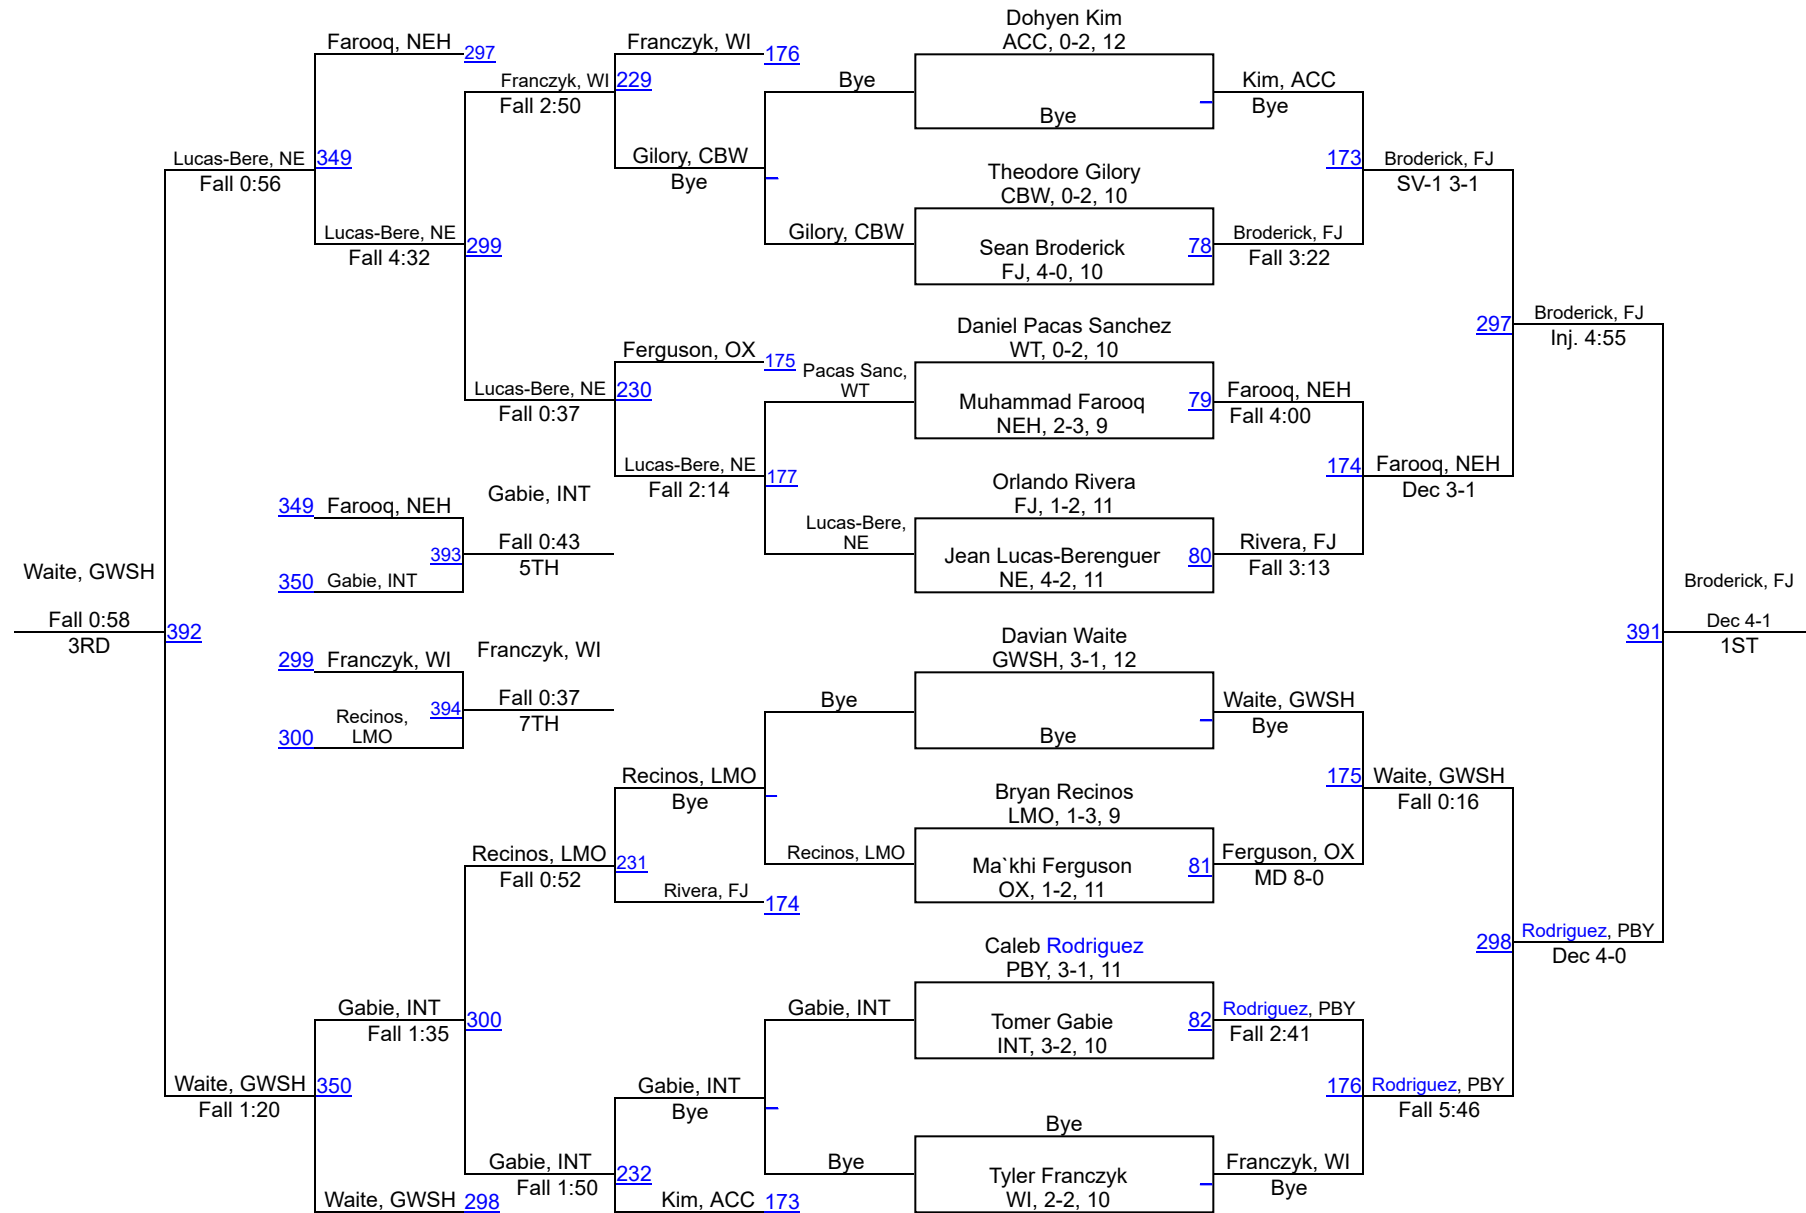

20th Annual Wetzel Holiday Classic

285