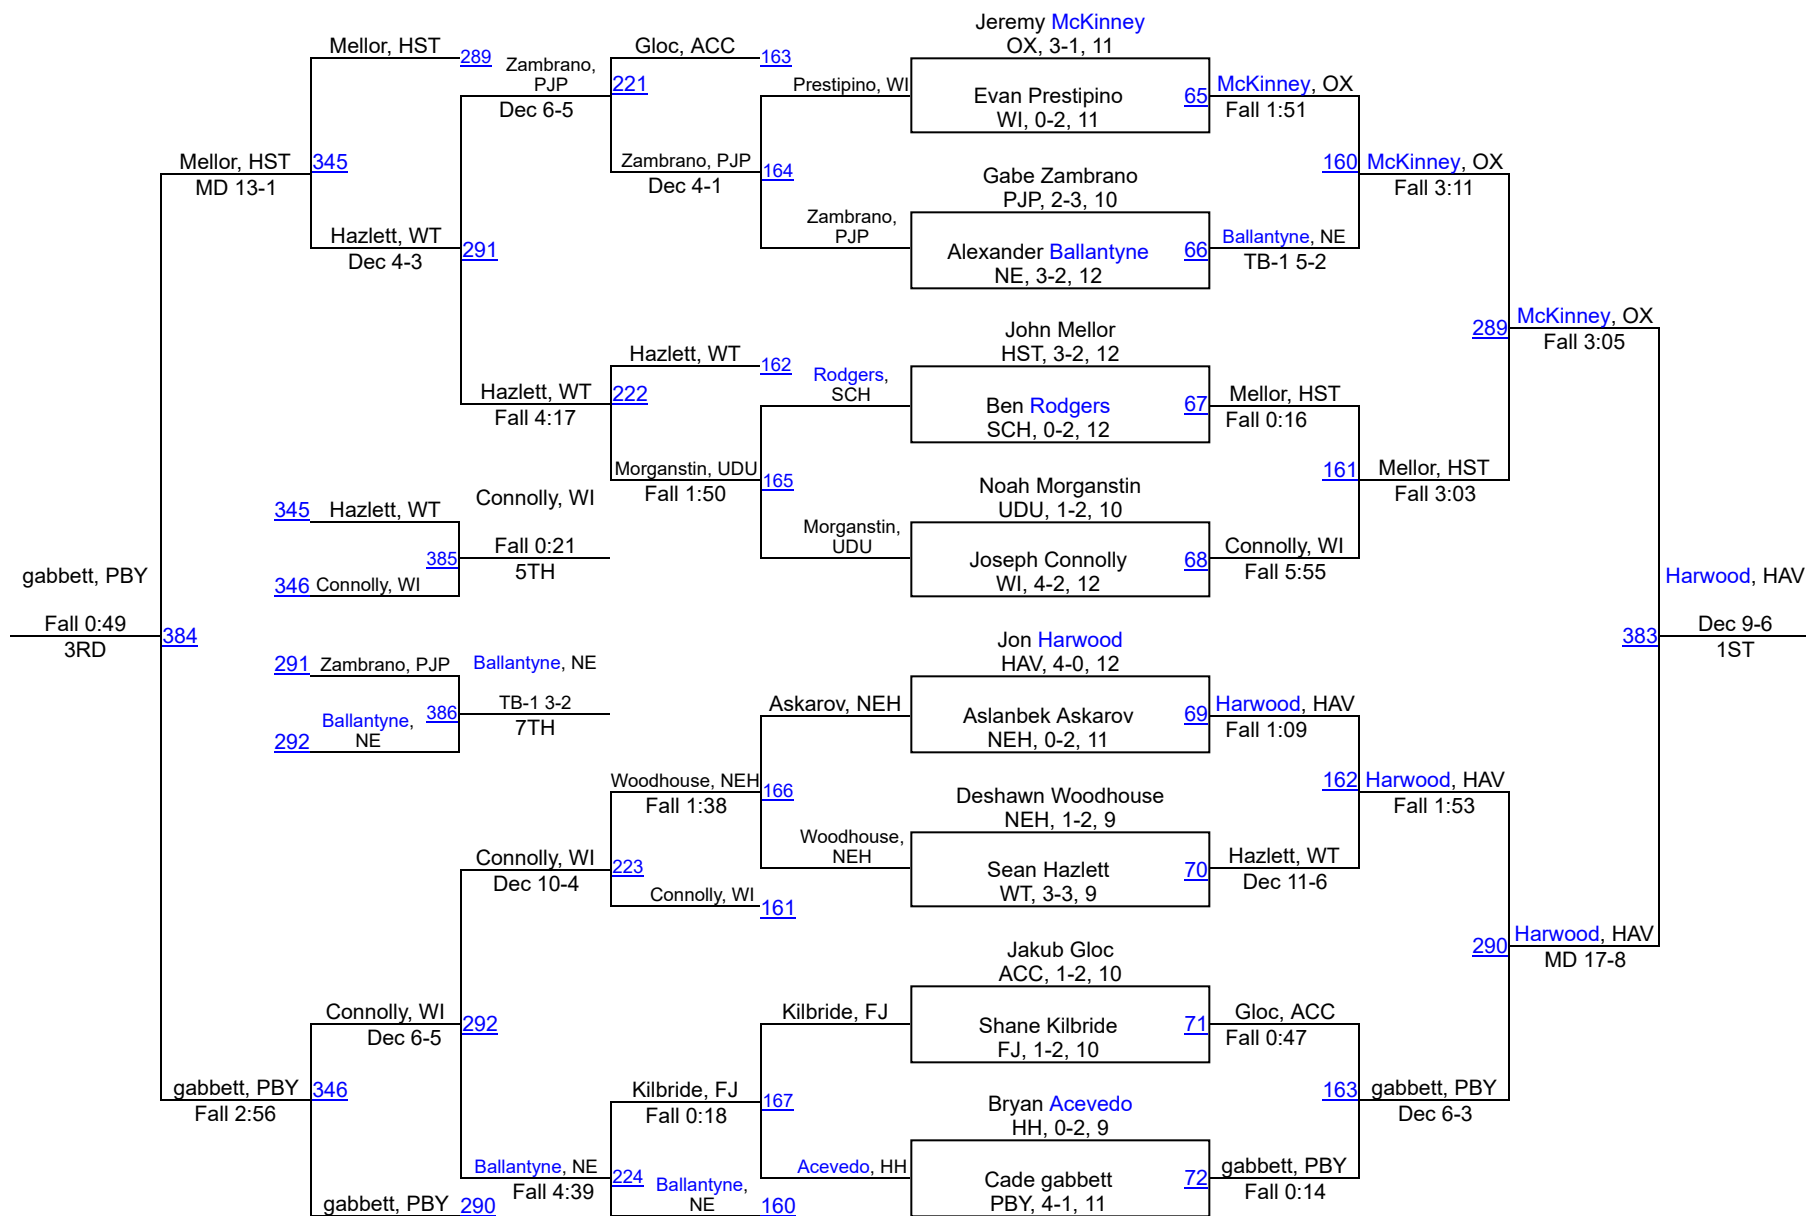

20th Annual Wetzel Holiday Classic

189