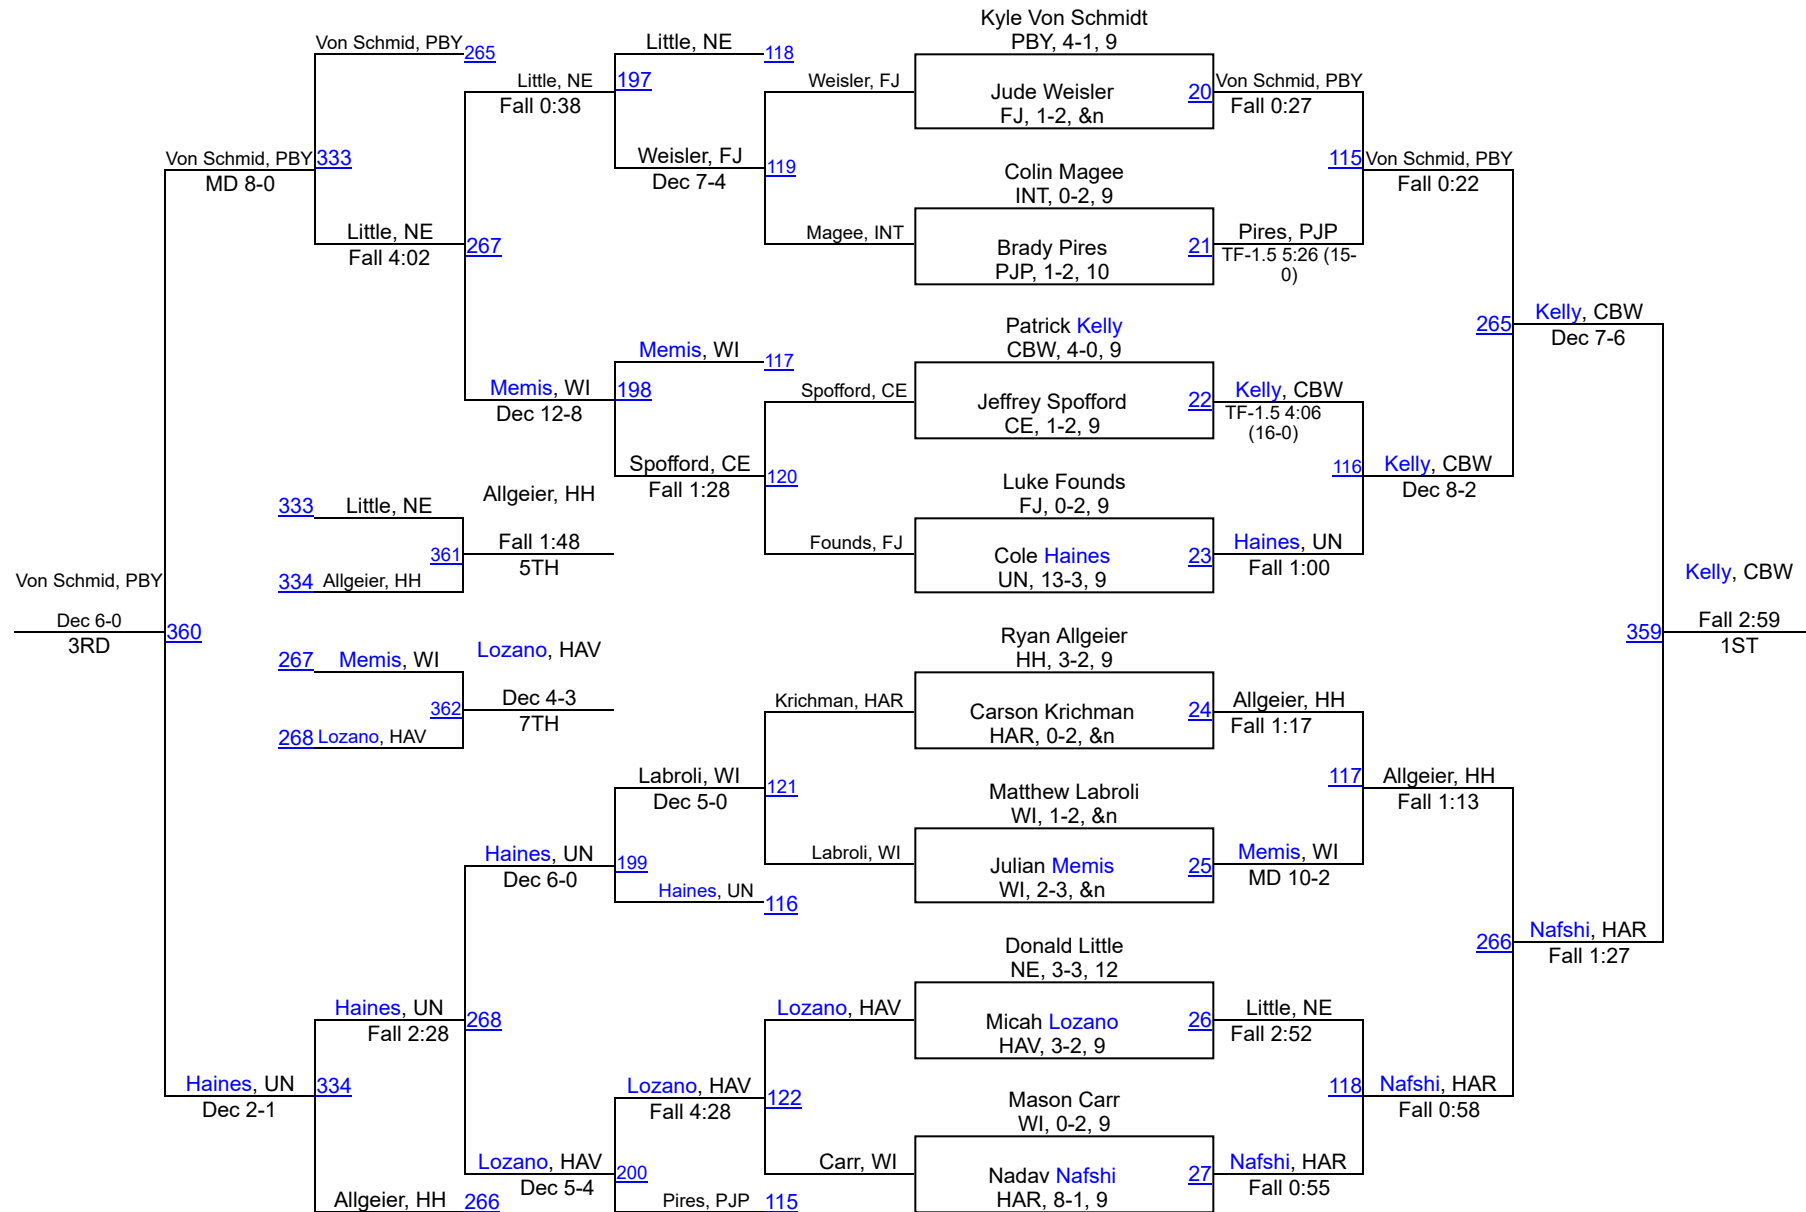

# 20th Annual Wetzel Holiday Classic

# 106