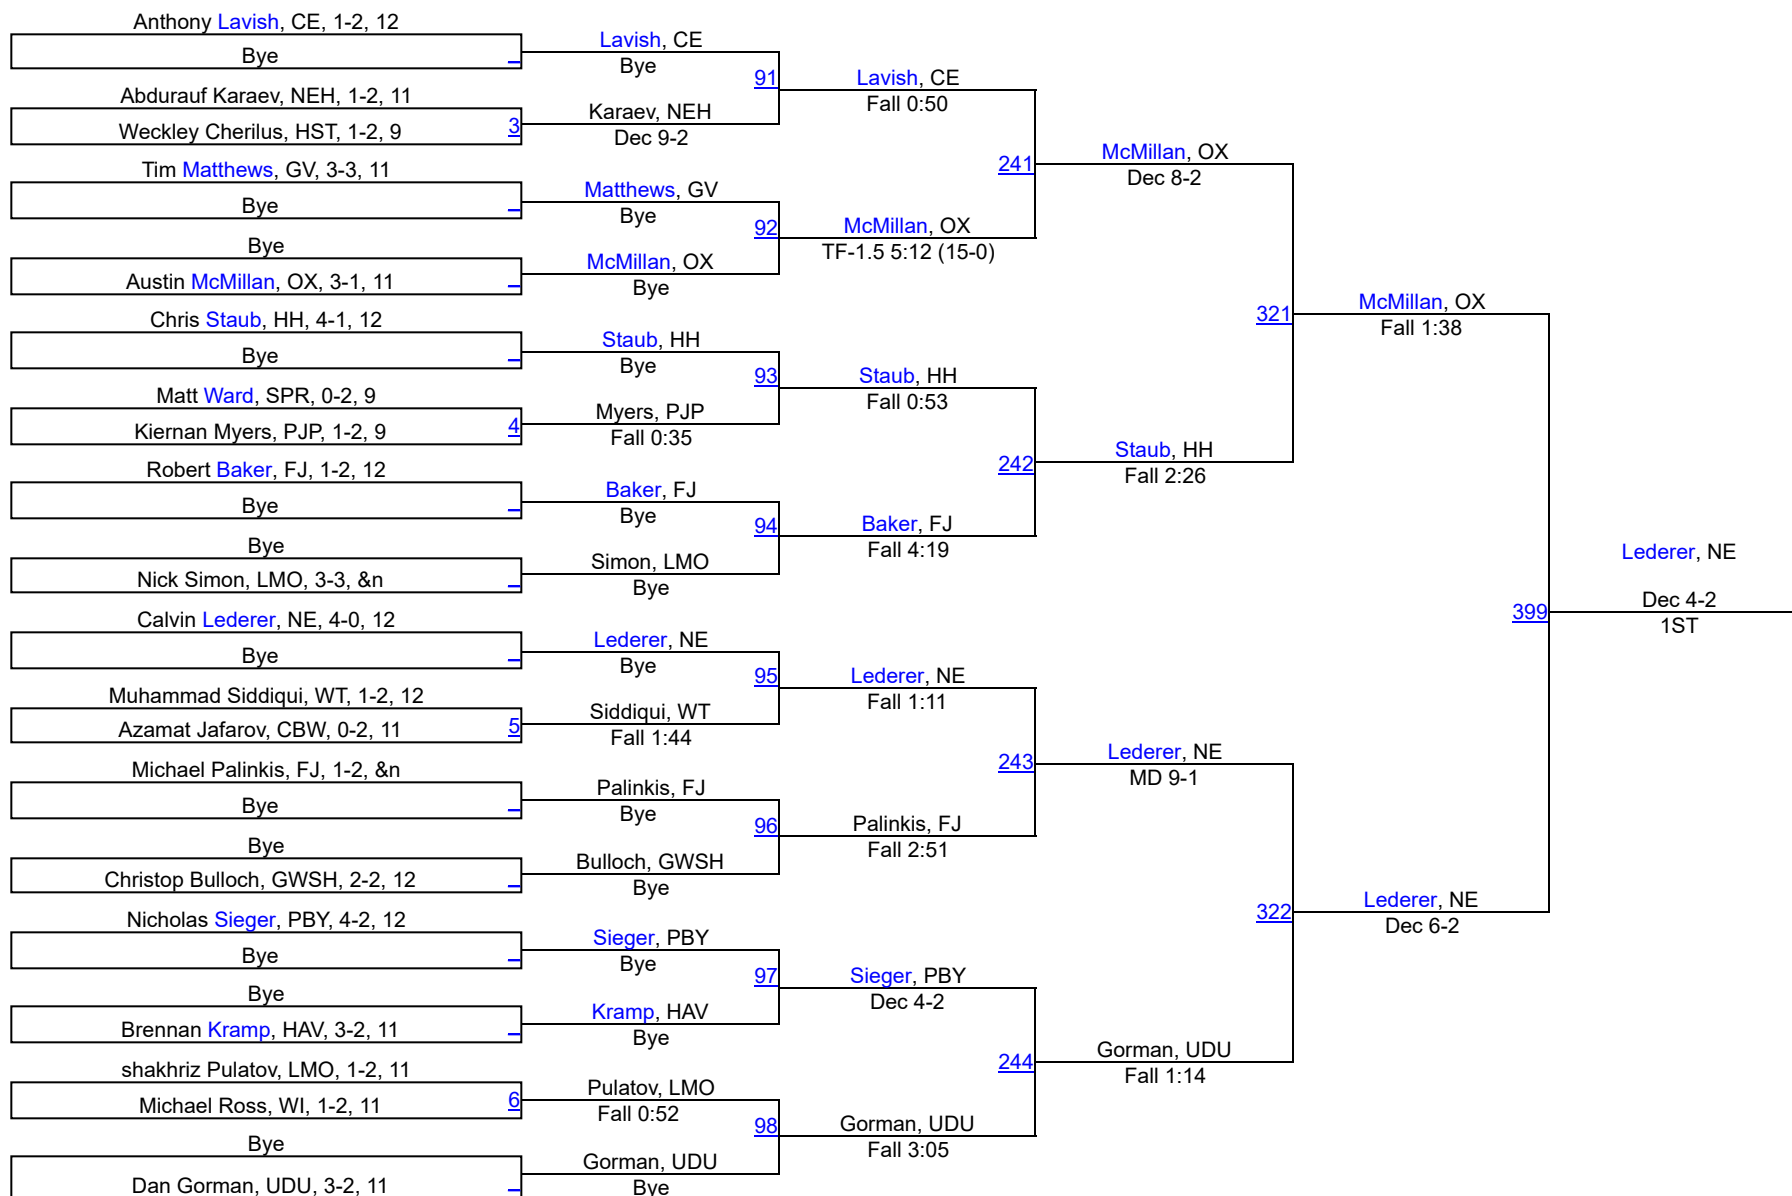

20th Annual Wetzel Holiday Classic

132