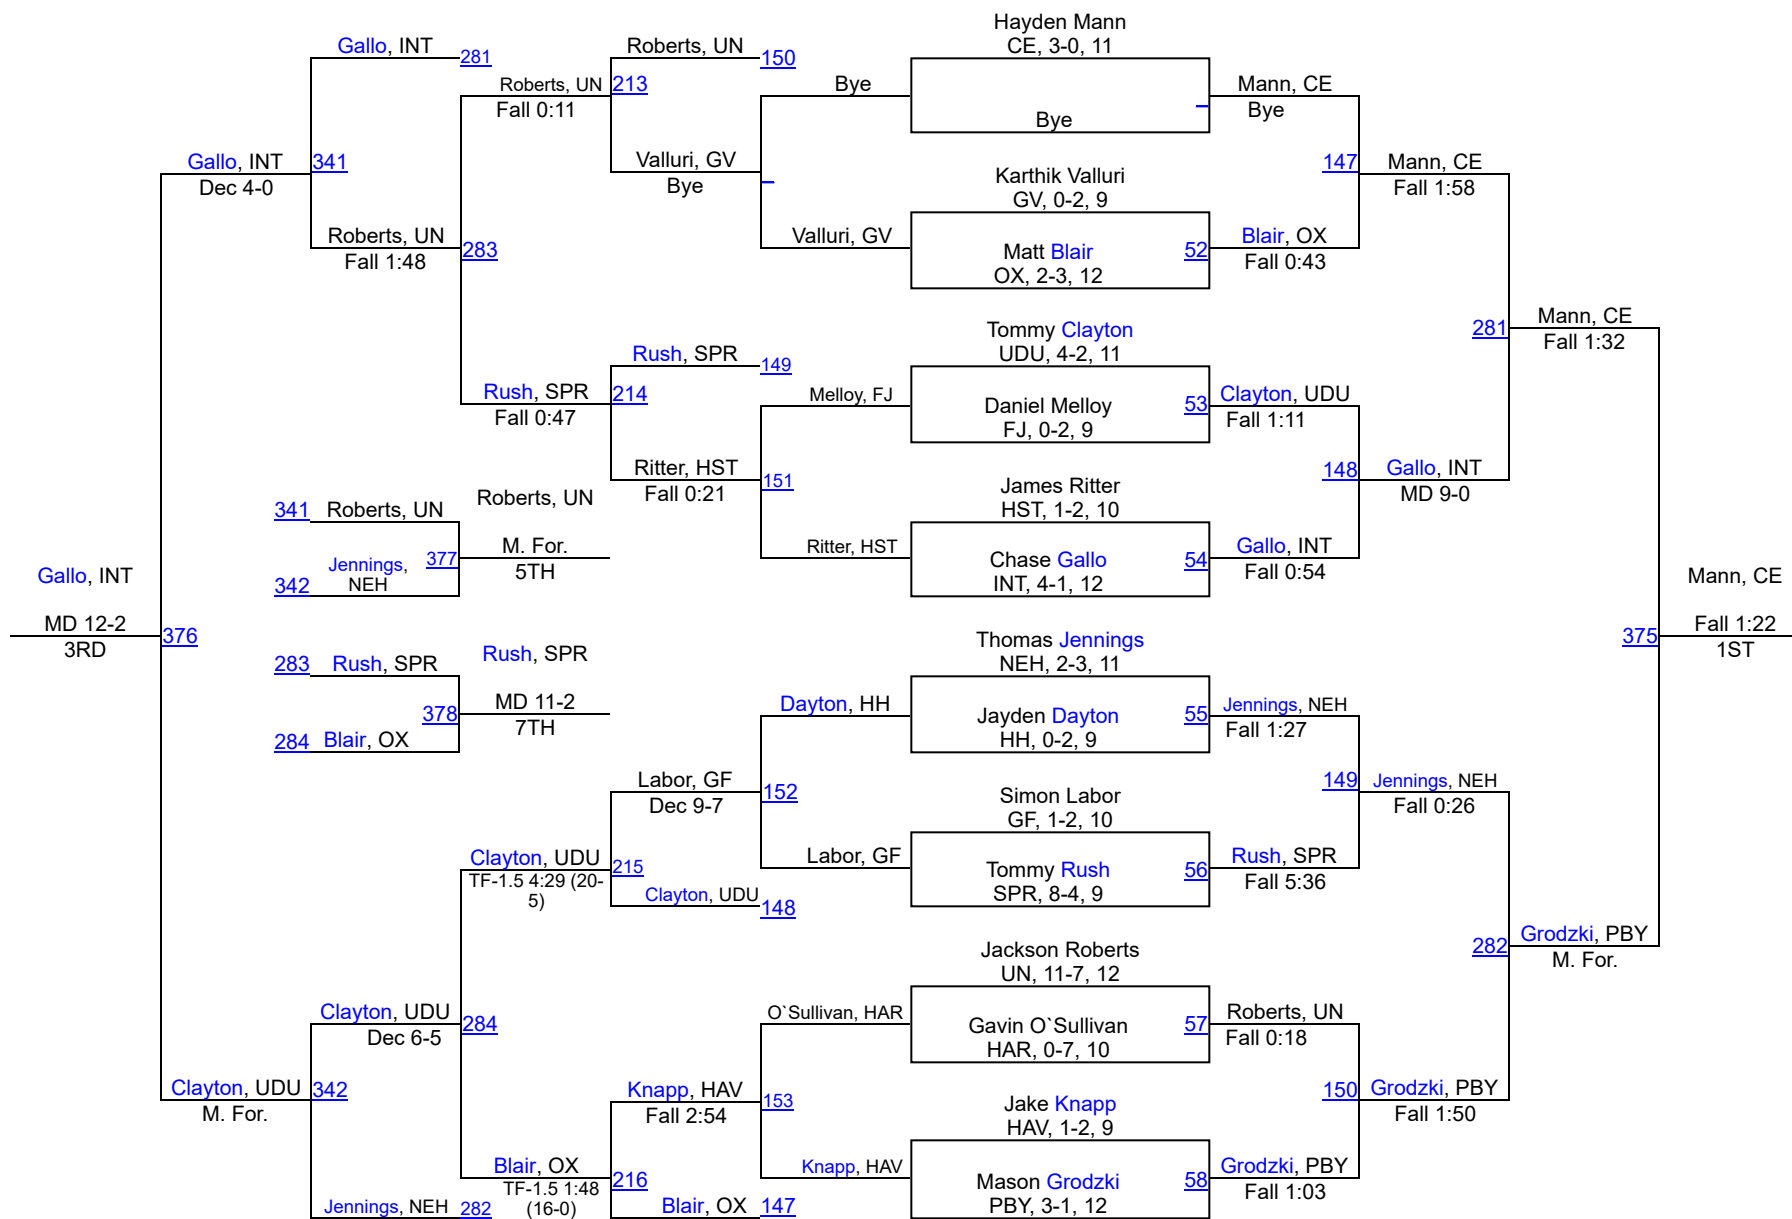

20th Annual Wetzel Holiday Classic

145