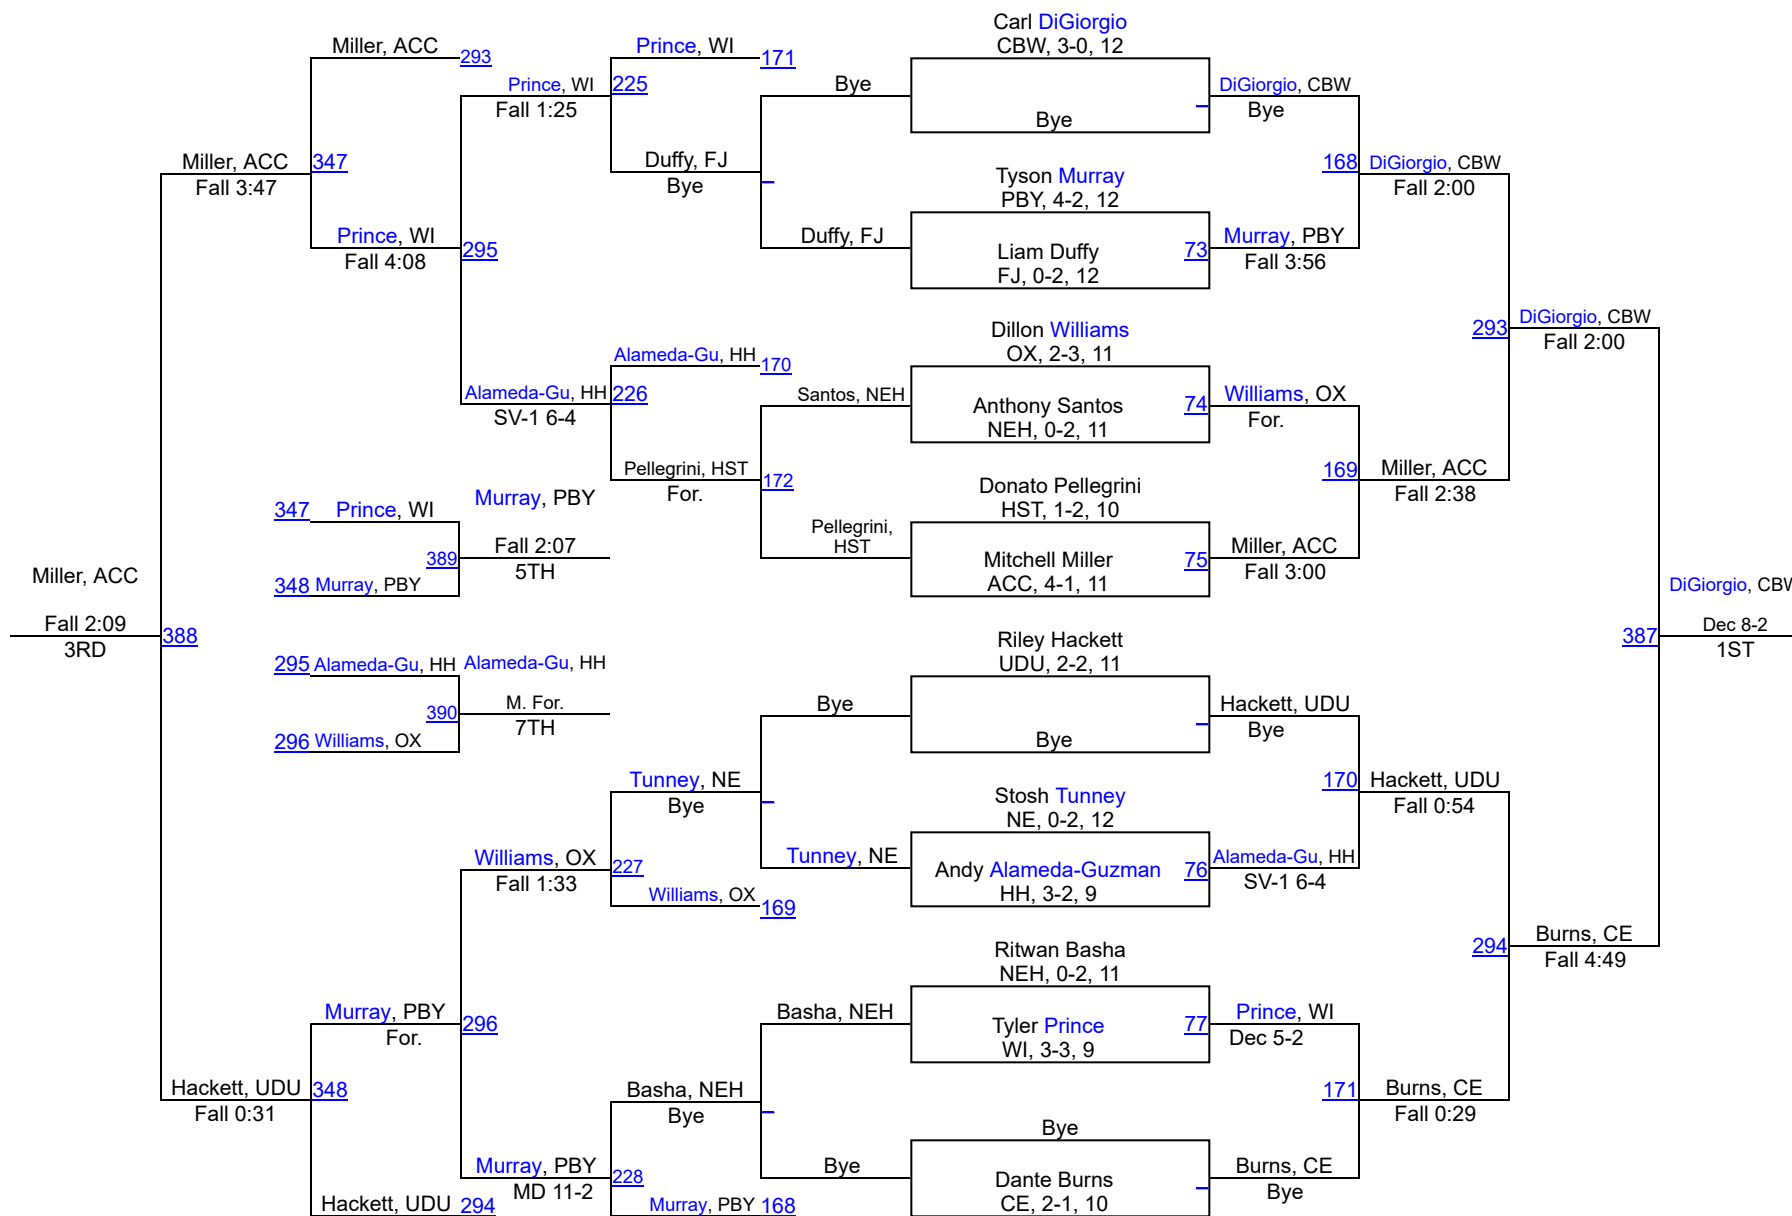

20th Annual Wetzel Holiday Classic

215