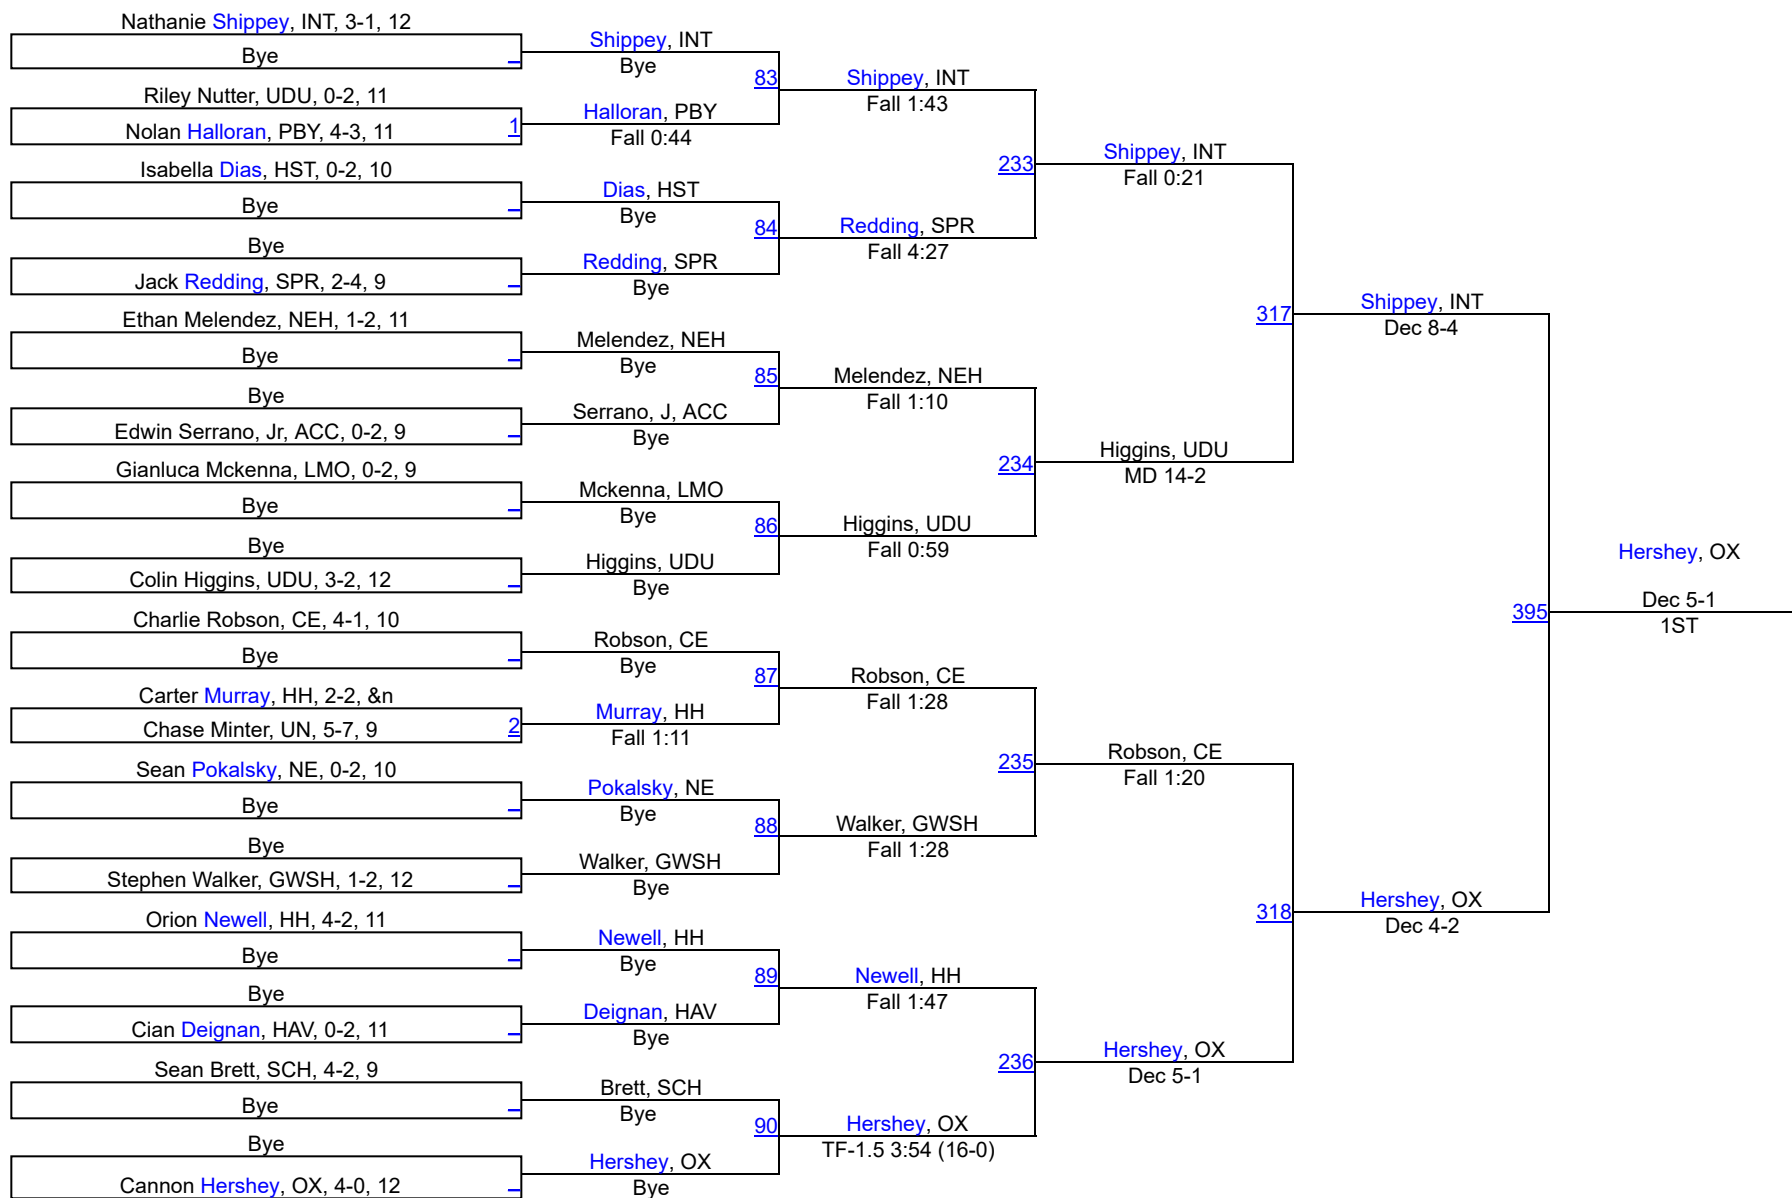

20th Annual Wetzel Holiday Classic

126