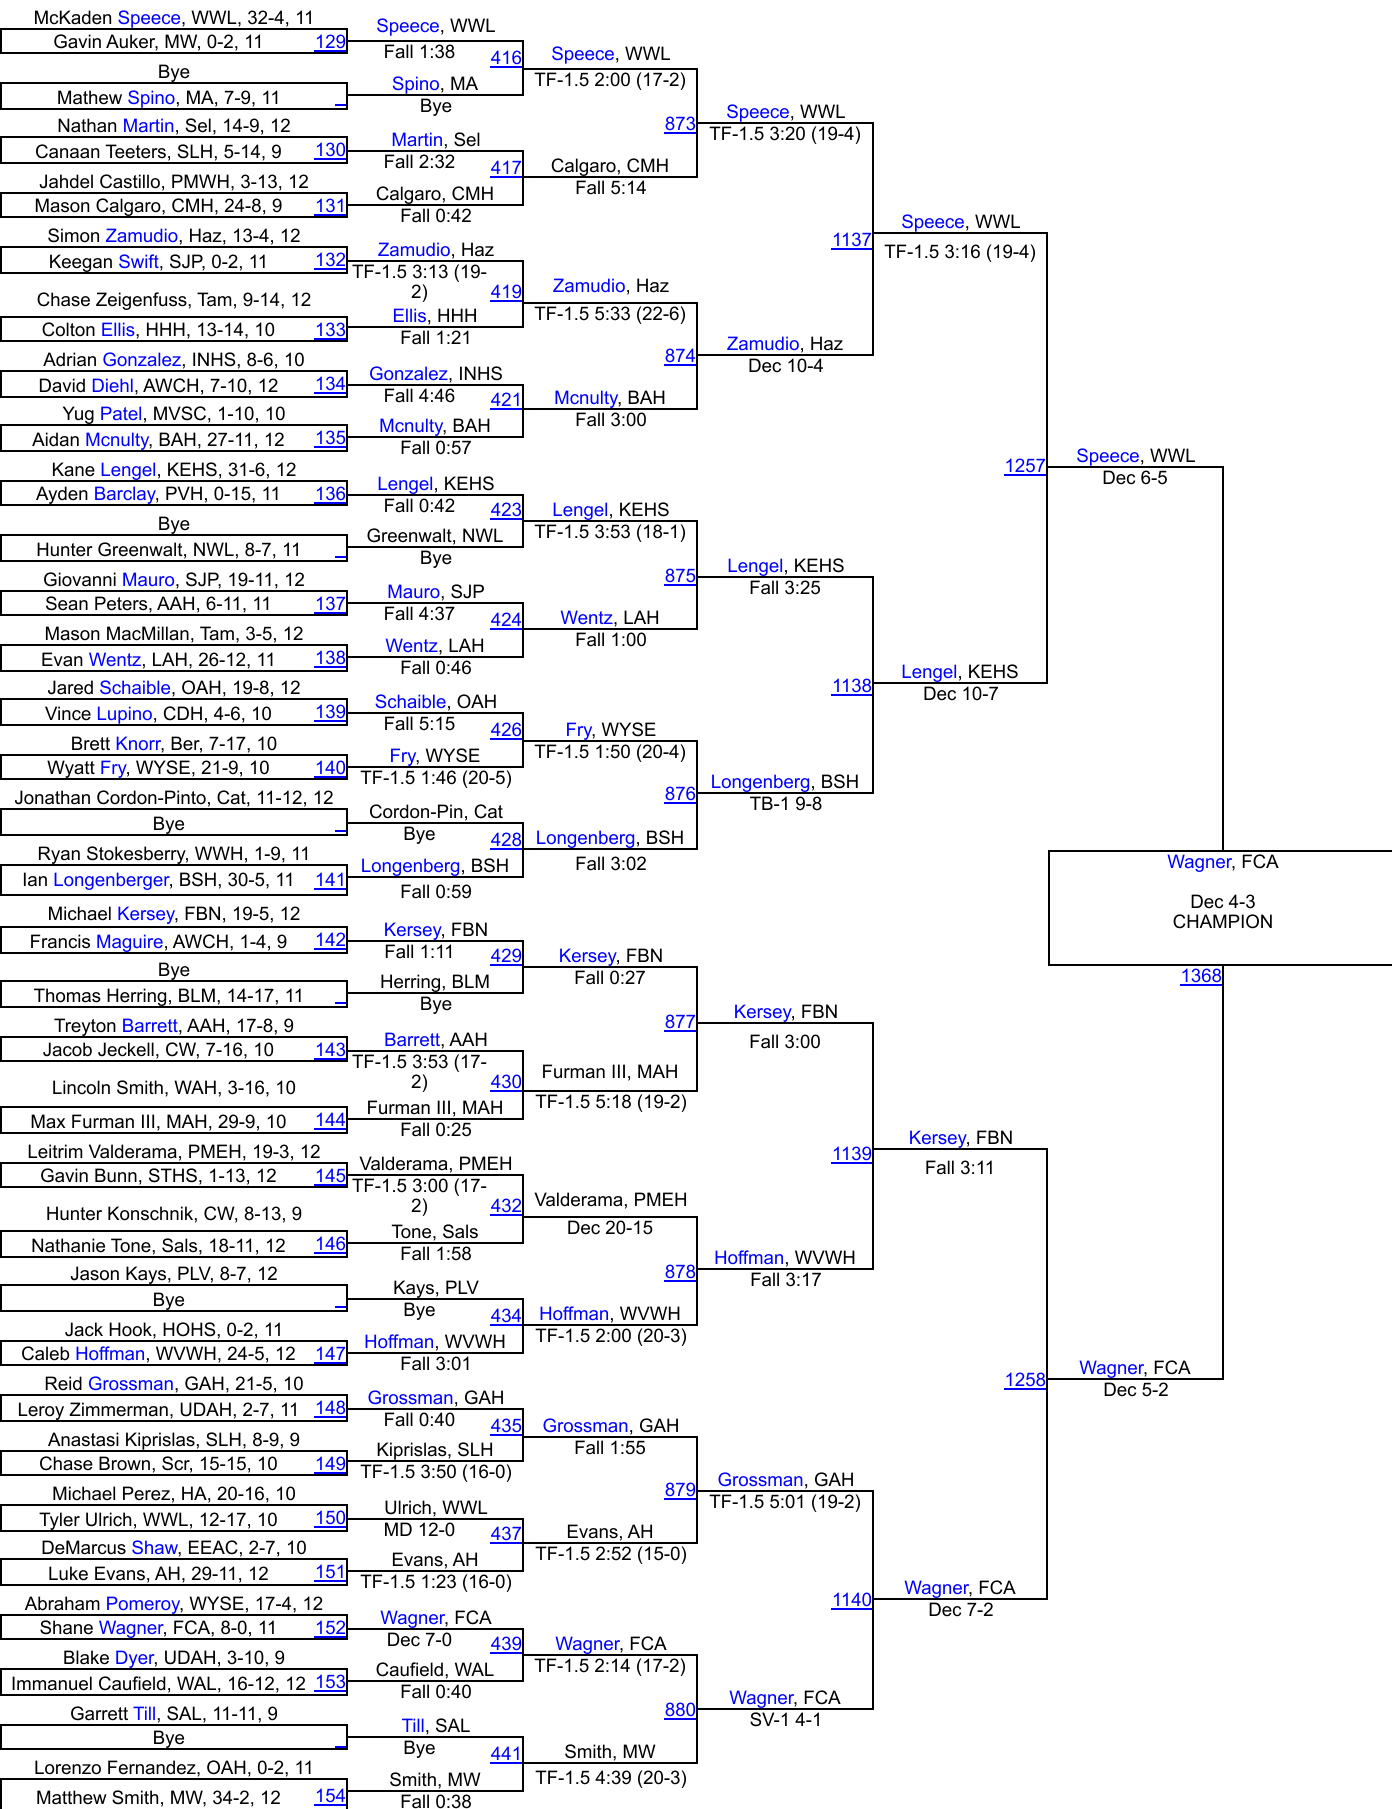

2022 CoalCracker

Perri, CDH
Dec 12-6
THIRD

2022 CoalCracker

2022 CoalCracker

2022 CoalCracker

2022 CoalCracker

2022 CoalCracker

2022 CoalCracker

2022 CoalCracker

2022 CoalCracker

2022 CoalCracker

2022 CoalCracker

Latorre, INHS
Dec 1-0
THIRD

1317 Martin, HOHS
1354
1318 Ranauto, SAL

1291 Reinert, GAH
1355
1292 Collins, CMH

Bryson, MAH
1292
1318
1265
1236
1172

Collins, CMH
1176
1172

Rose, HHH
952
1072
939

McKinney, OAH
511

2022 CoalCracker

2022 CoalCracker