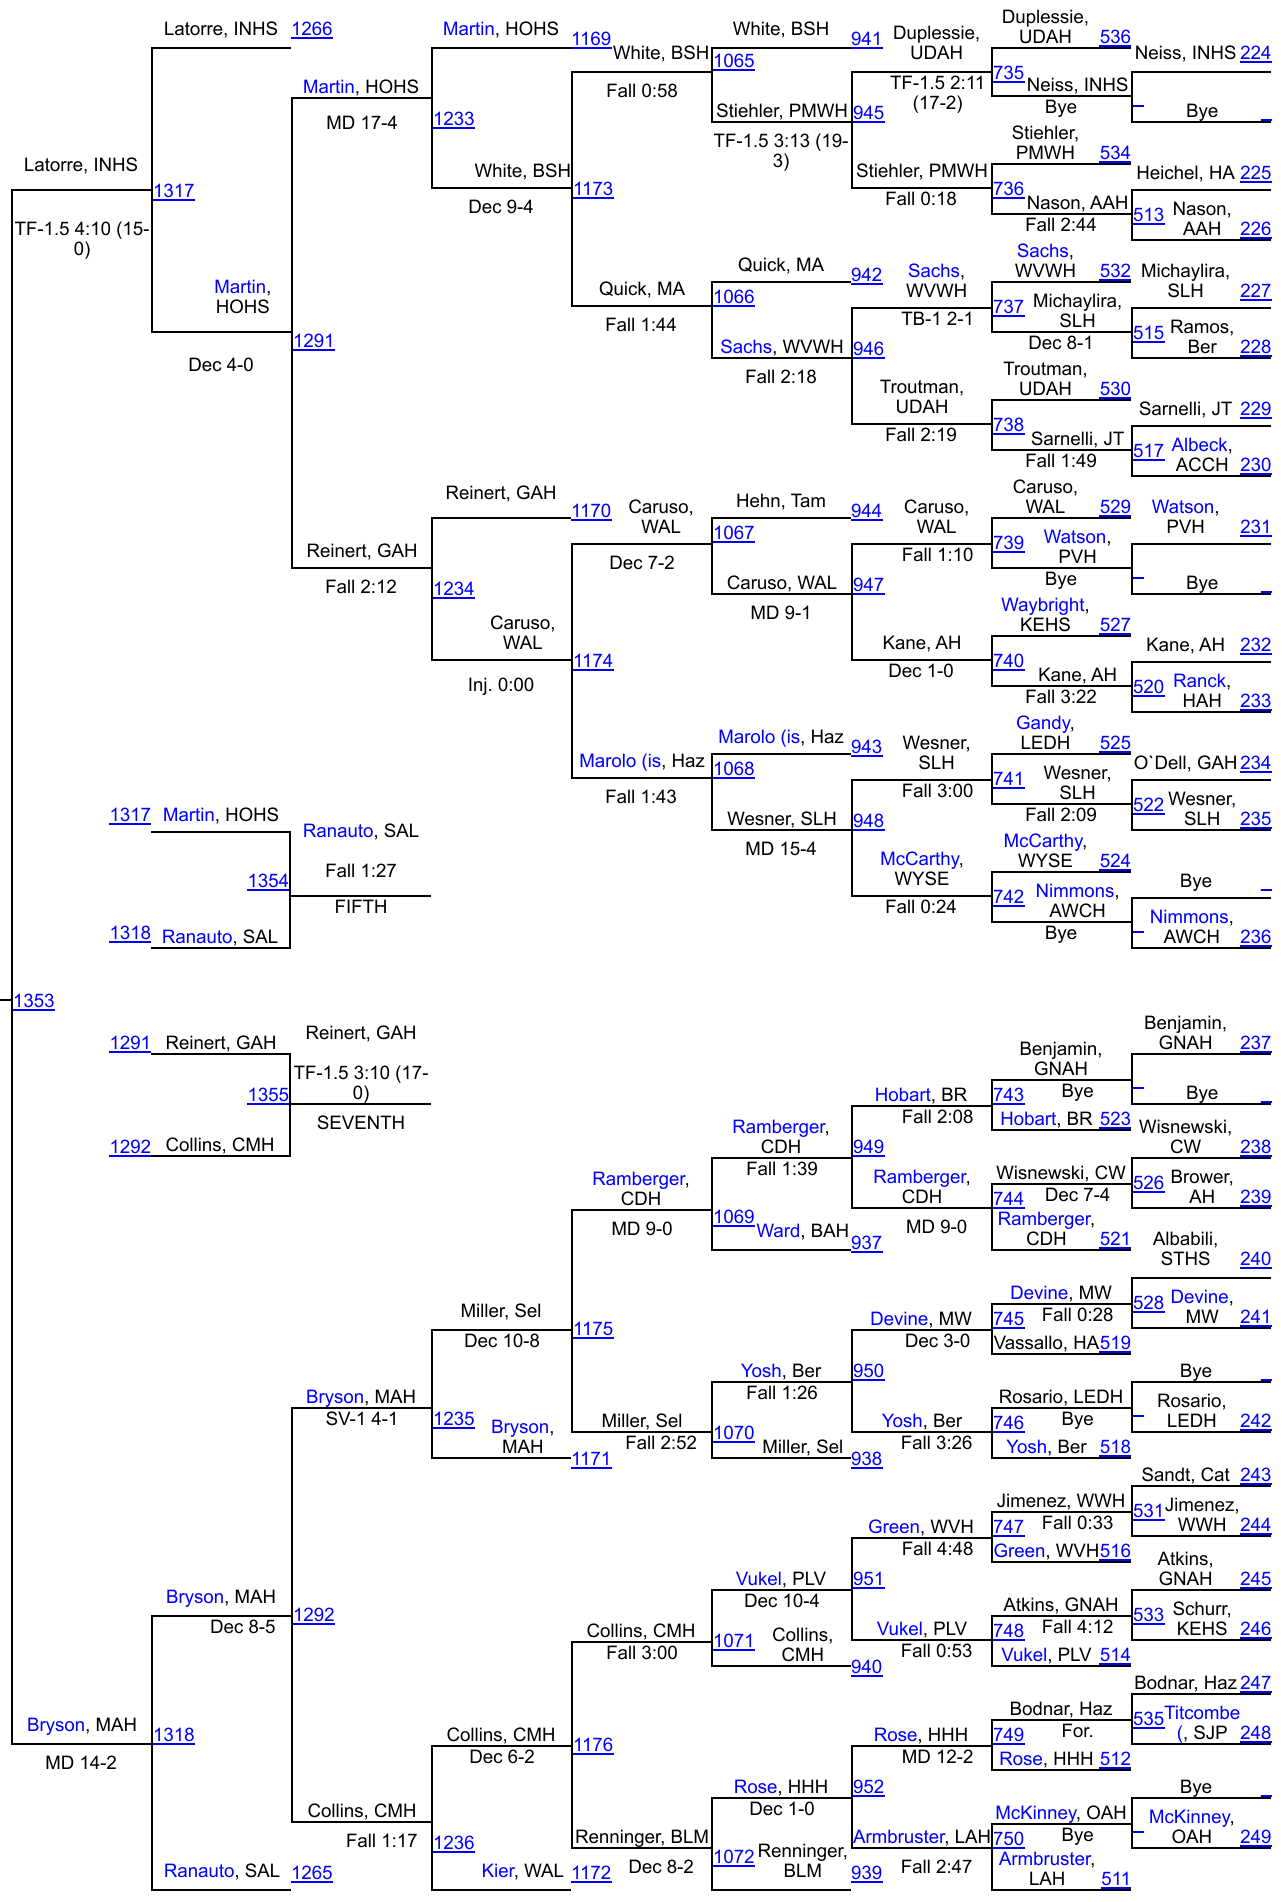

2022 CoalCracker

Perri, CDH
Dec 12-6
THIRD

2022 CoalCracker

2022 CoalCracker

2022 CoalCracker

2022 CoalCracker

2022 CoalCracker

2022 CoalCracker

2022 CoalCracker

2022 CoalCracker

2022 CoalCracker

2022 CoalCracker

Latorre, INHS
Dec 1-0
THIRD

1317 Martin, HOHS
1354
1318 Ranauto, SAL

1291 Reinert, GAH
1355
1292 Collins, CMH

Bryson, MAH
1292
1318
1265
1236
1172

Collins, CMH
1176
1172

Rose, HHH
952
1072
939

McKinney, OAH
511

2022 CoalCracker

2022 CoalCracker