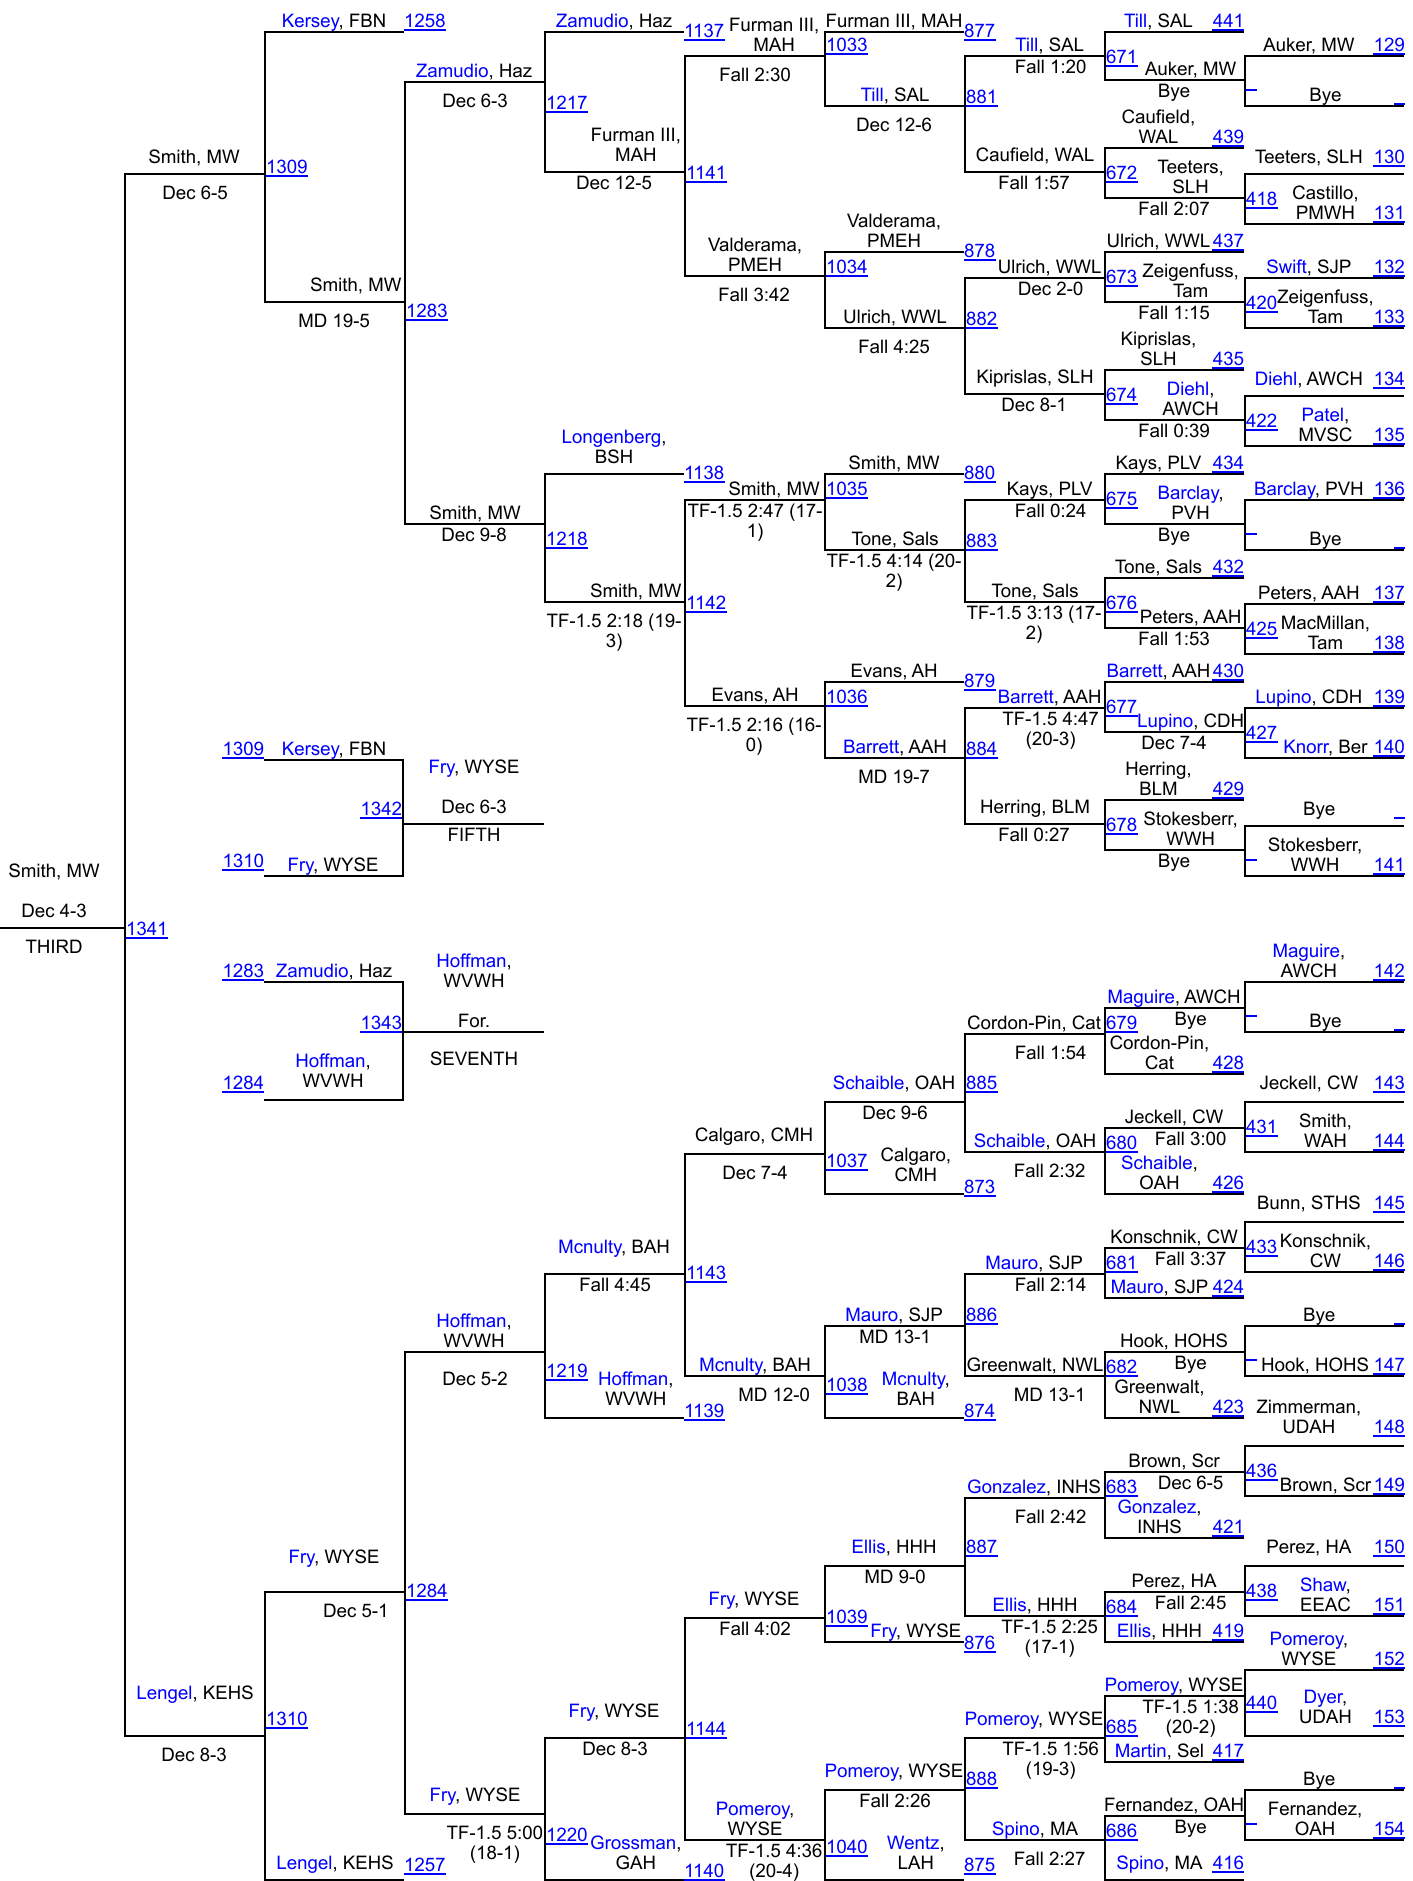

2022 CoalCracker

Perri, CDH
Dec 12-6
THIRD

2022 CoalCracker

2022 CoalCracker

2022 CoalCracker

2022 CoalCracker

2022 CoalCracker

2022 CoalCracker

2022 CoalCracker

2022 CoalCracker

2022 CoalCracker

2022 CoalCracker

Latorre, INHS
Dec 1-0
THIRD

1317 Martin, HOHS
1354
1318 Ranauto, SAL

1291 Reinert, GAH
1355
1292 Collins, CMH

Bryson, MAH
1292
1318
1265
1236
1172

Collins, CMH
1176
1172

Rose, HHH
952
1072
939

McKinney, OAH
511

2022 CoalCracker

2022 CoalCracker