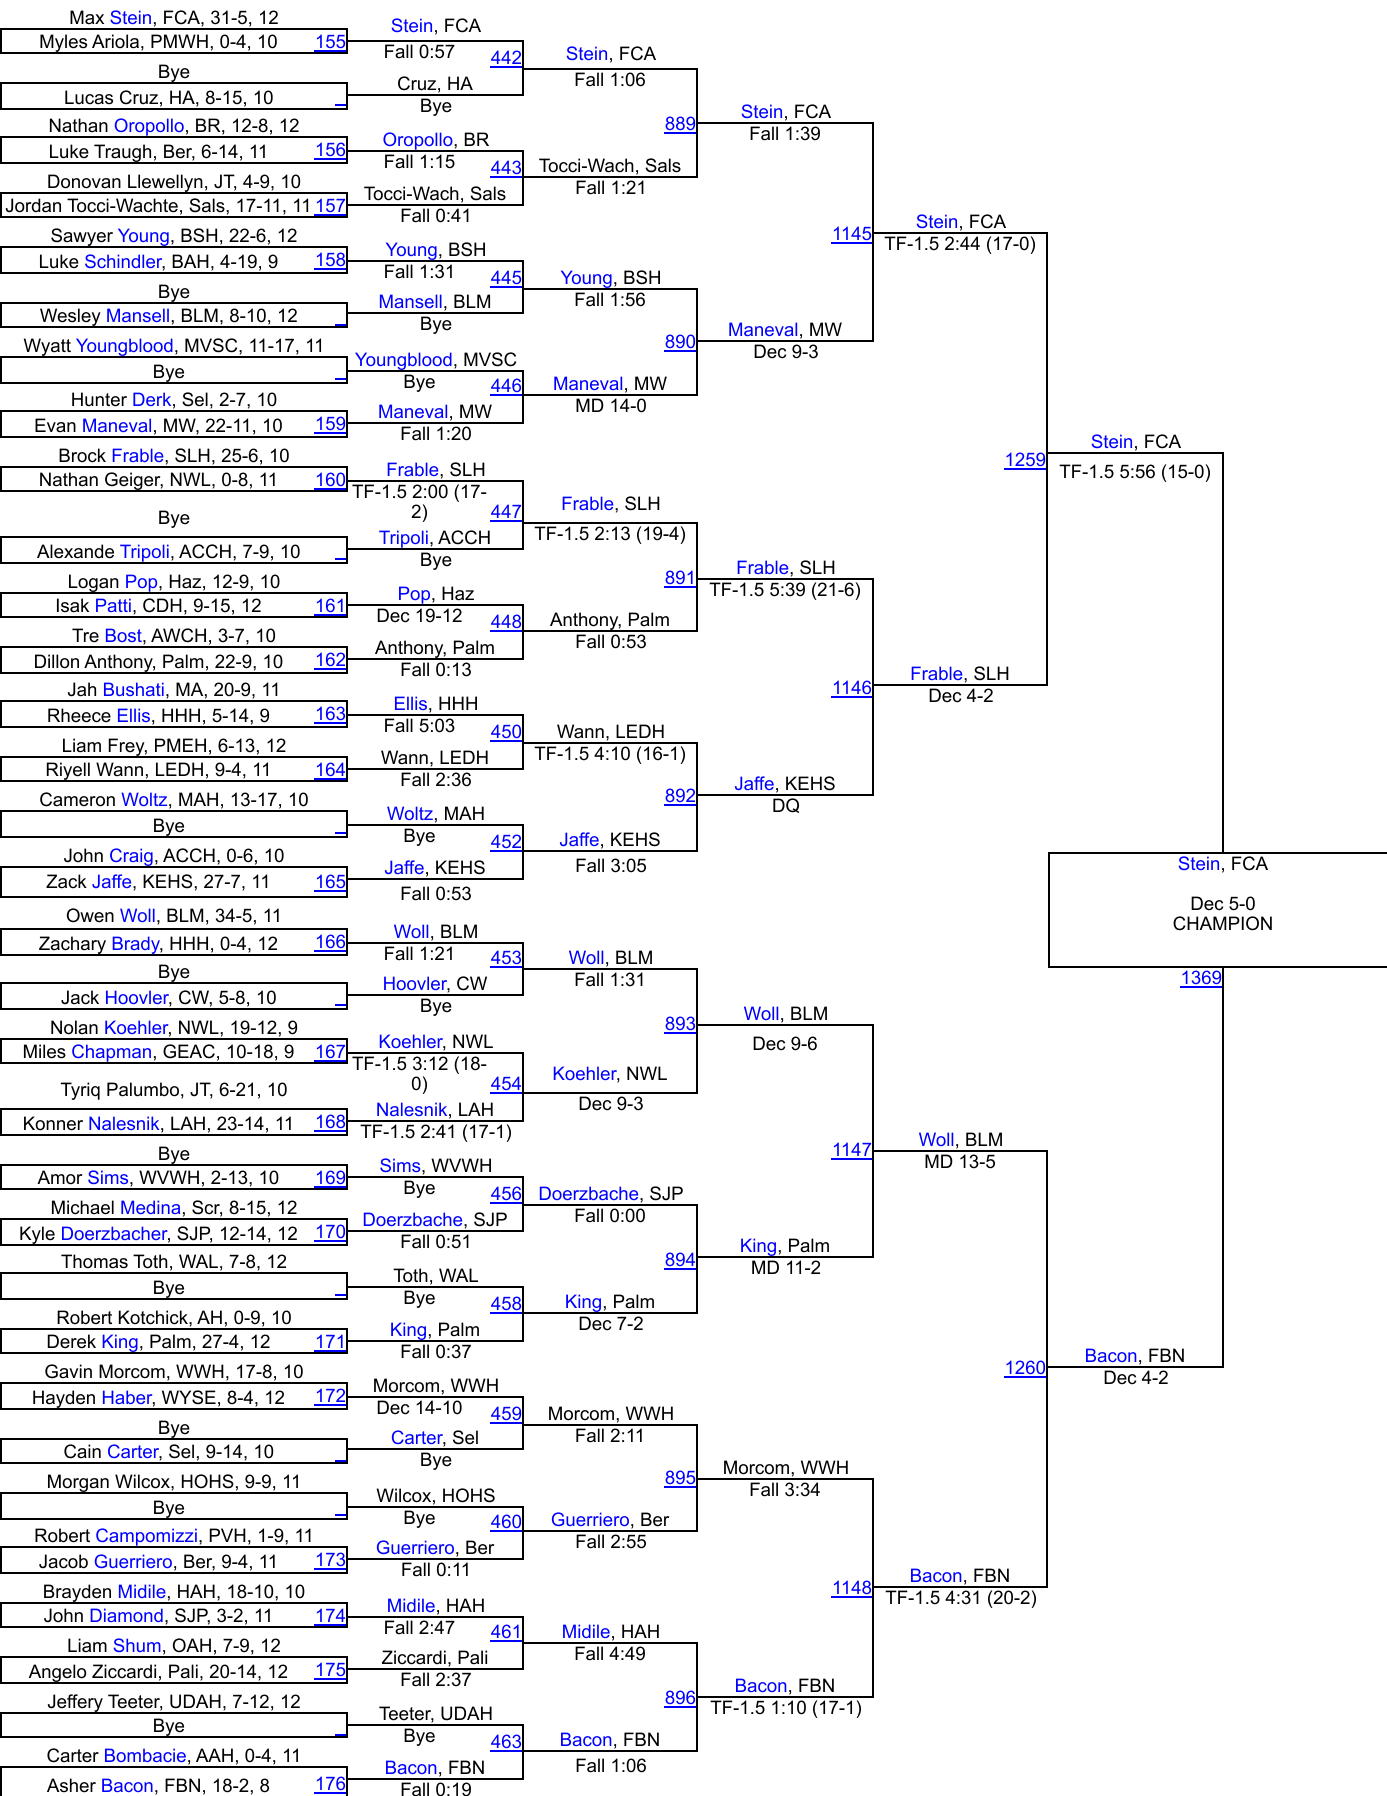

2022 CoalCracker

Perri, CDH
Dec 12-6
THIRD

2022 CoalCracker

2022 CoalCracker

2022 CoalCracker

2022 CoalCracker

2022 CoalCracker

2022 CoalCracker

2022 CoalCracker

2022 CoalCracker

2022 CoalCracker

2022 CoalCracker

Latorre, INHS
Dec 1-0
THIRD

1317 Martin, HOHS
1354
1318 Ranauto, SAL

1291 Reinert, GAH
1355
1292 Collins, CMH

Bryson, MAH
1292
1318
1265
1236
1172

Collins, CMH
1176
1172

Rose, HHH
952
1072
939

McKinney, OAH
511

2022 CoalCracker

2022 CoalCracker