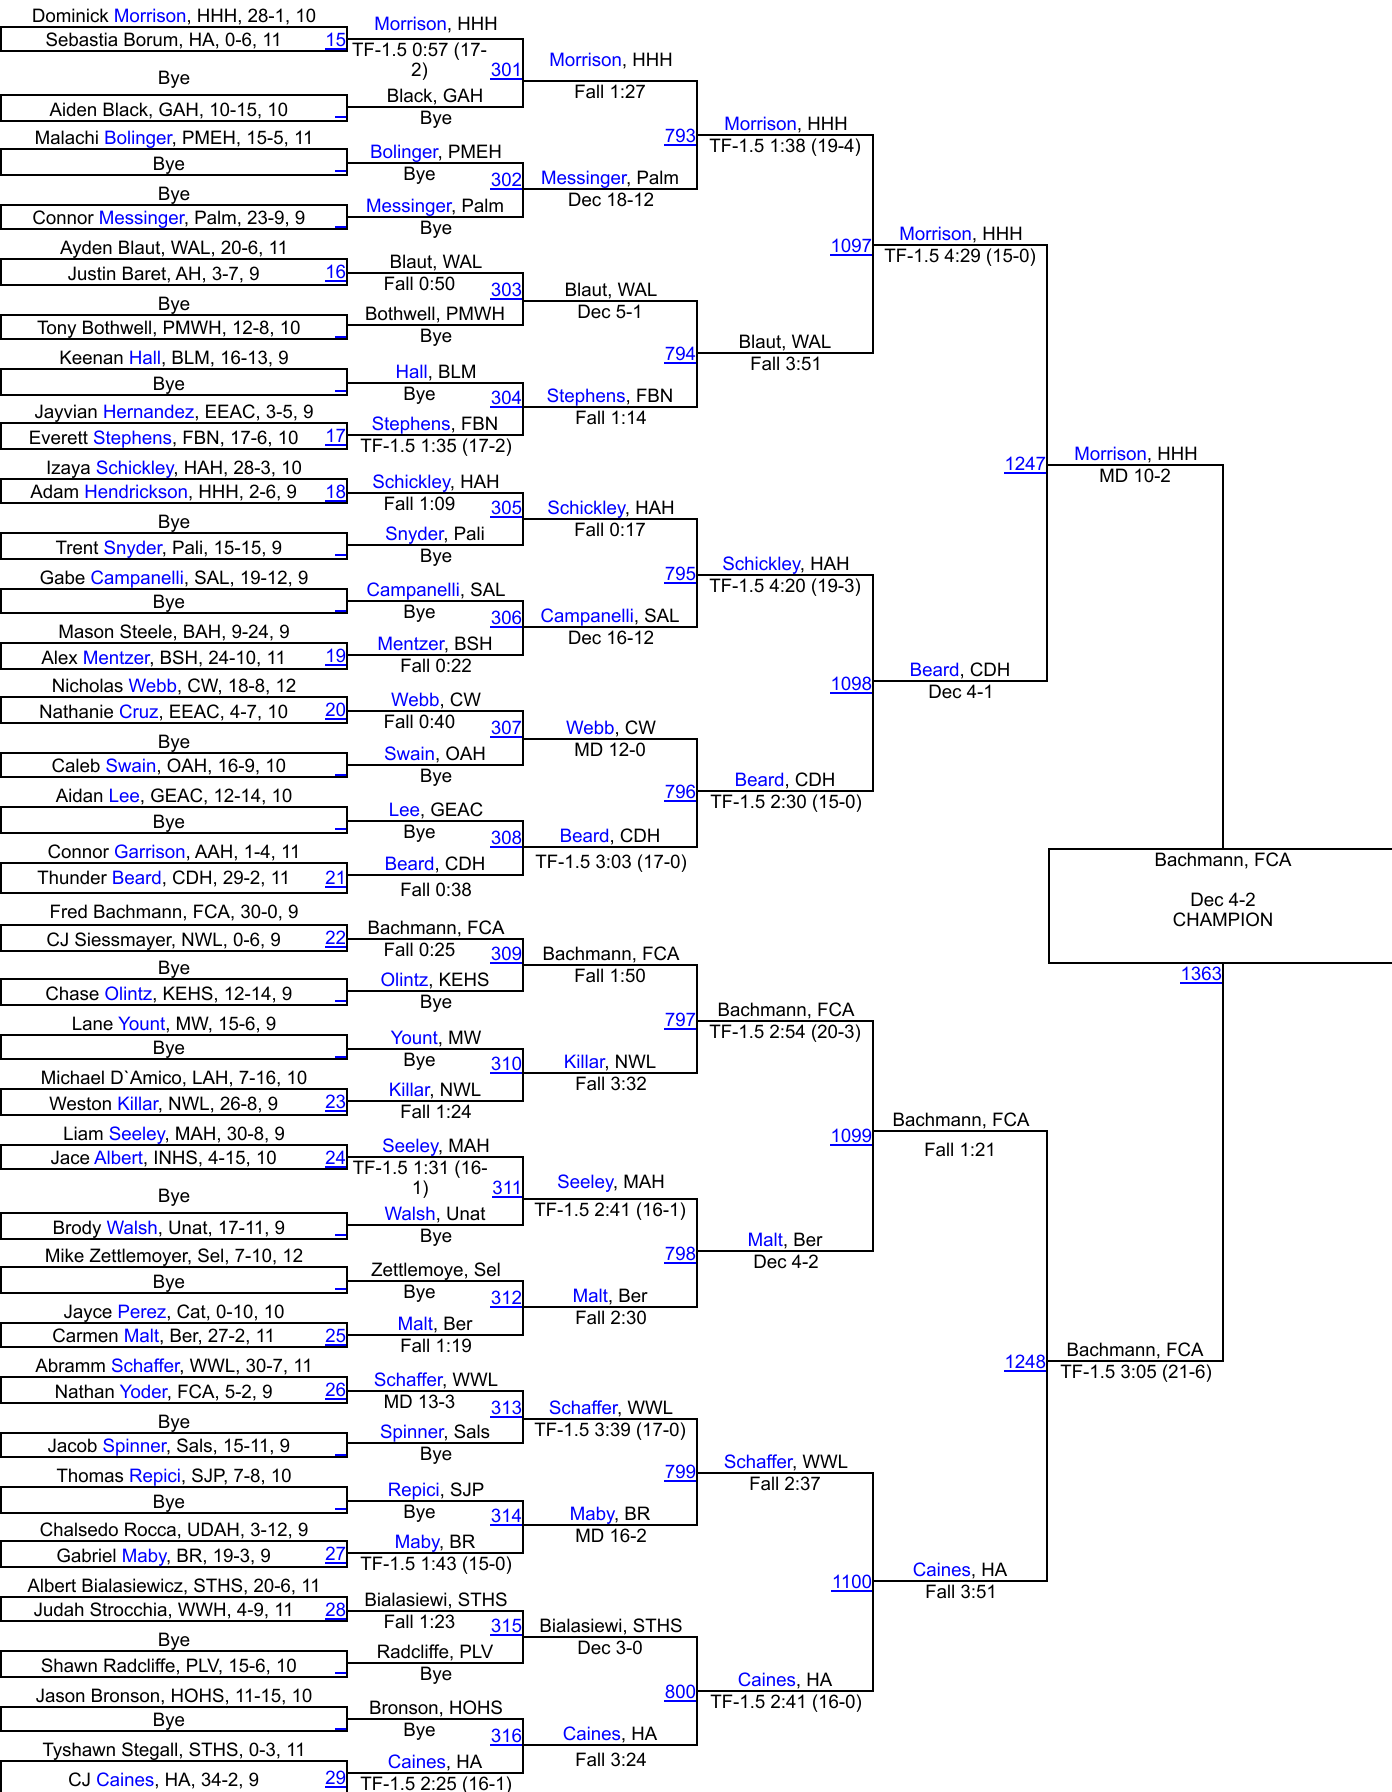

2022 CoalCracker

Perri, CDH
Dec 12-6
THIRD

2022 CoalCracker

2022 CoalCracker

2022 CoalCracker

2022 CoalCracker

2022 CoalCracker

2022 CoalCracker

2022 CoalCracker

2022 CoalCracker

2022 CoalCracker

2022 CoalCracker

Latorre, INHS
Dec 1-0
THIRD

1317 Martin, HOHS
1354
1318 Ranauto, SAL

1291 Reinert, GAH
1355
1292 Collins, CMH

Bryson, MAH
1292
1318
1265
1236
1172

Collins, CMH
1176
1172

Rose, HHH
952
1072
939

McKinney, OAH
511

2022 CoalCracker

2022 CoalCracker