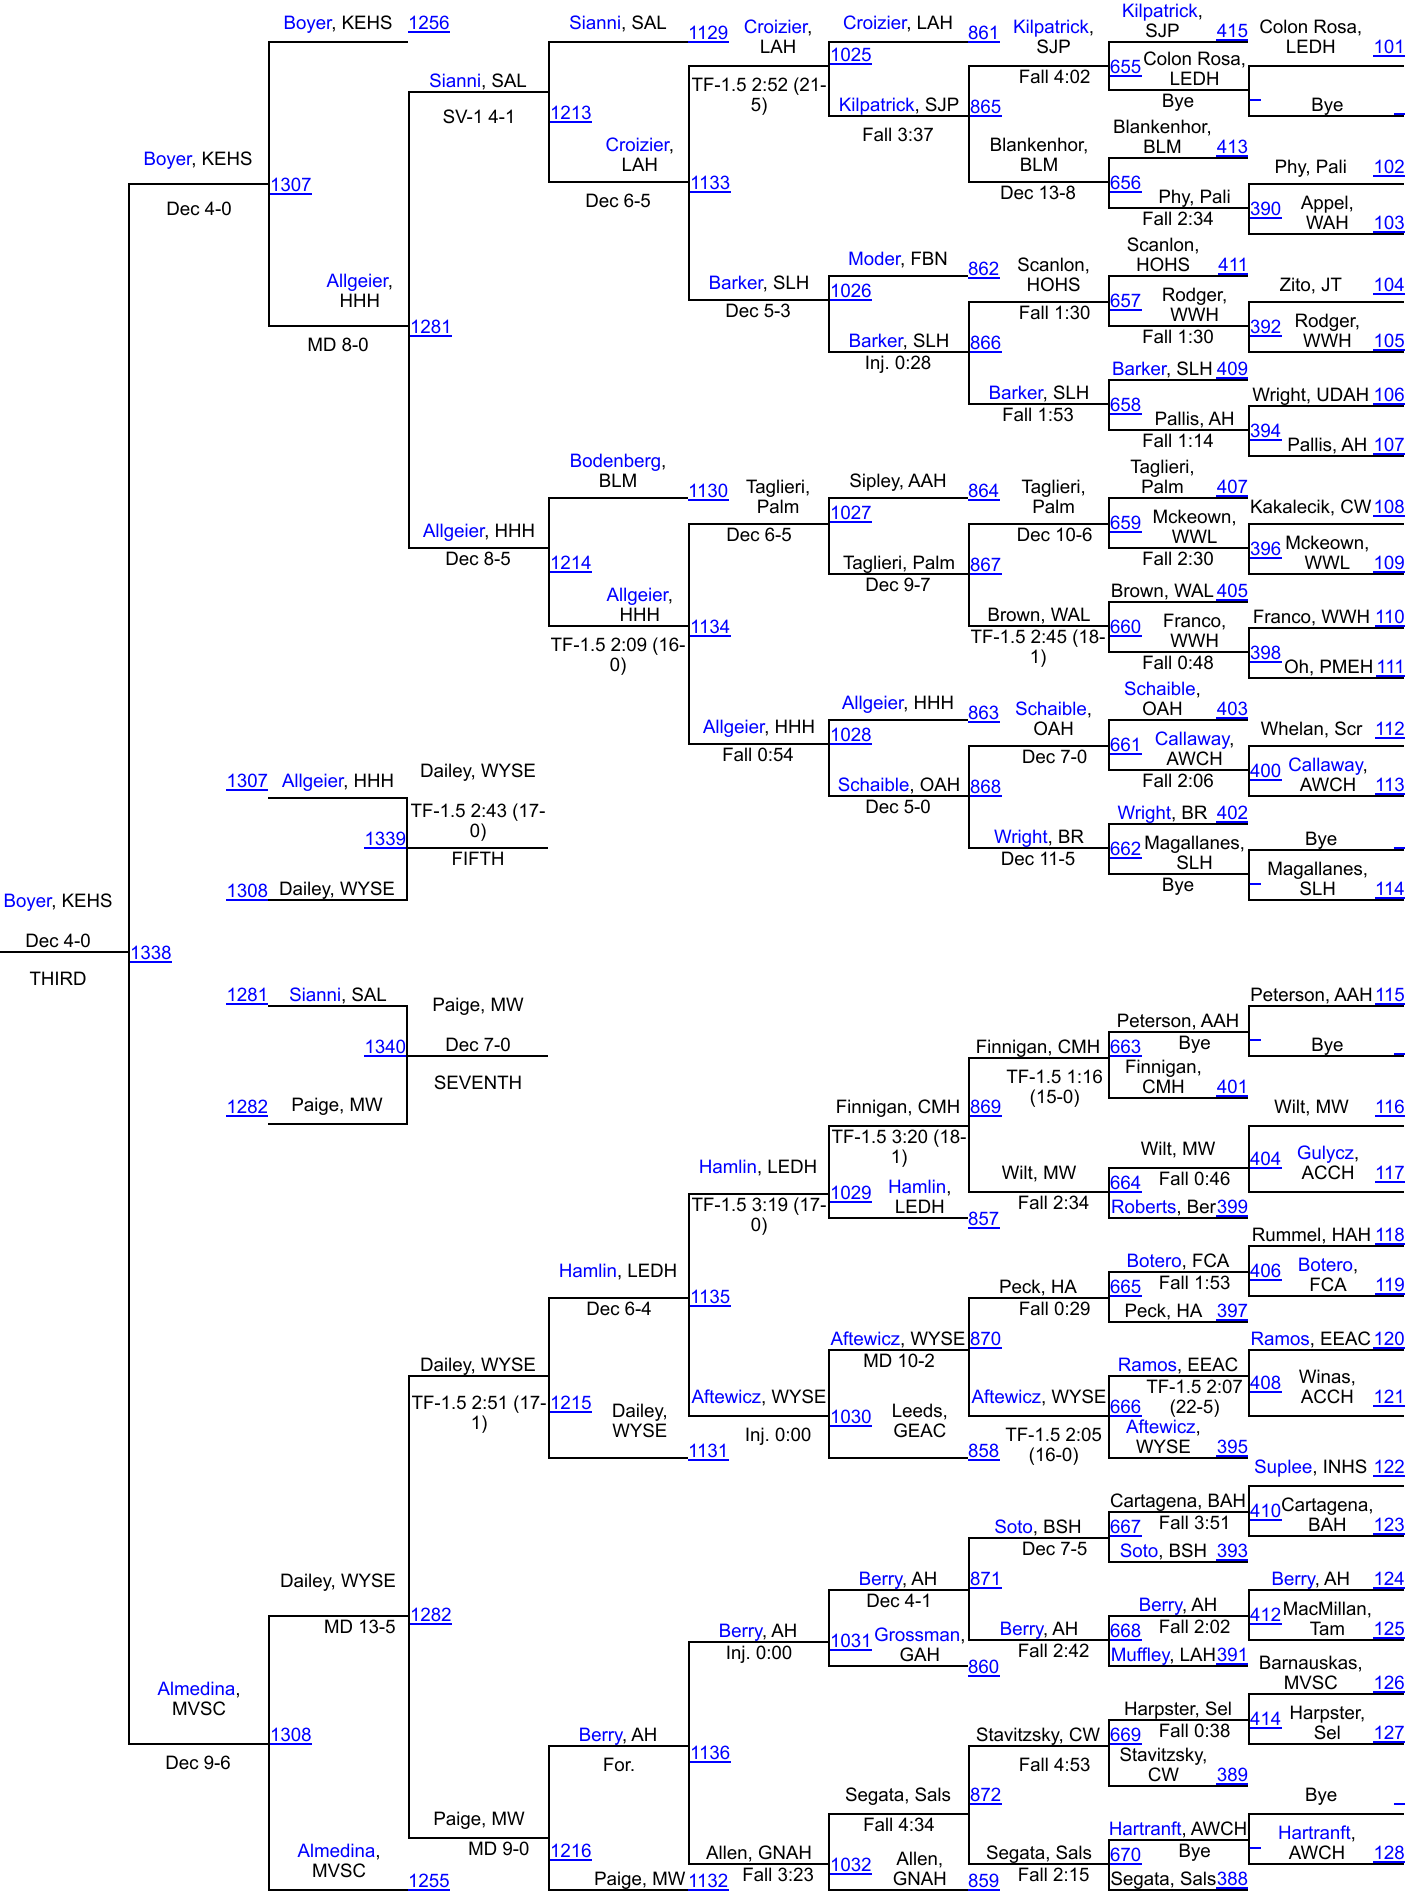

2022 CoalCracker

Perri, CDH
Dec 12-6
THIRD

2022 CoalCracker

2022 CoalCracker

2022 CoalCracker

2022 CoalCracker

2022 CoalCracker

2022 CoalCracker

2022 CoalCracker

2022 CoalCracker

2022 CoalCracker

2022 CoalCracker

Latorre, INHS
Dec 1-0
THIRD

1317 Martin, HOHS
1354
1318 Ranauto, SAL

1291 Reinert, GAH
1355
1292 Collins, CMH

Bryson, MAH
1292
1318
1265
1236
1172

Collins, CMH
1176
1172

Rose, HHH
952
1072
939

McKinney, OAH
511

2022 CoalCracker

2022 CoalCracker