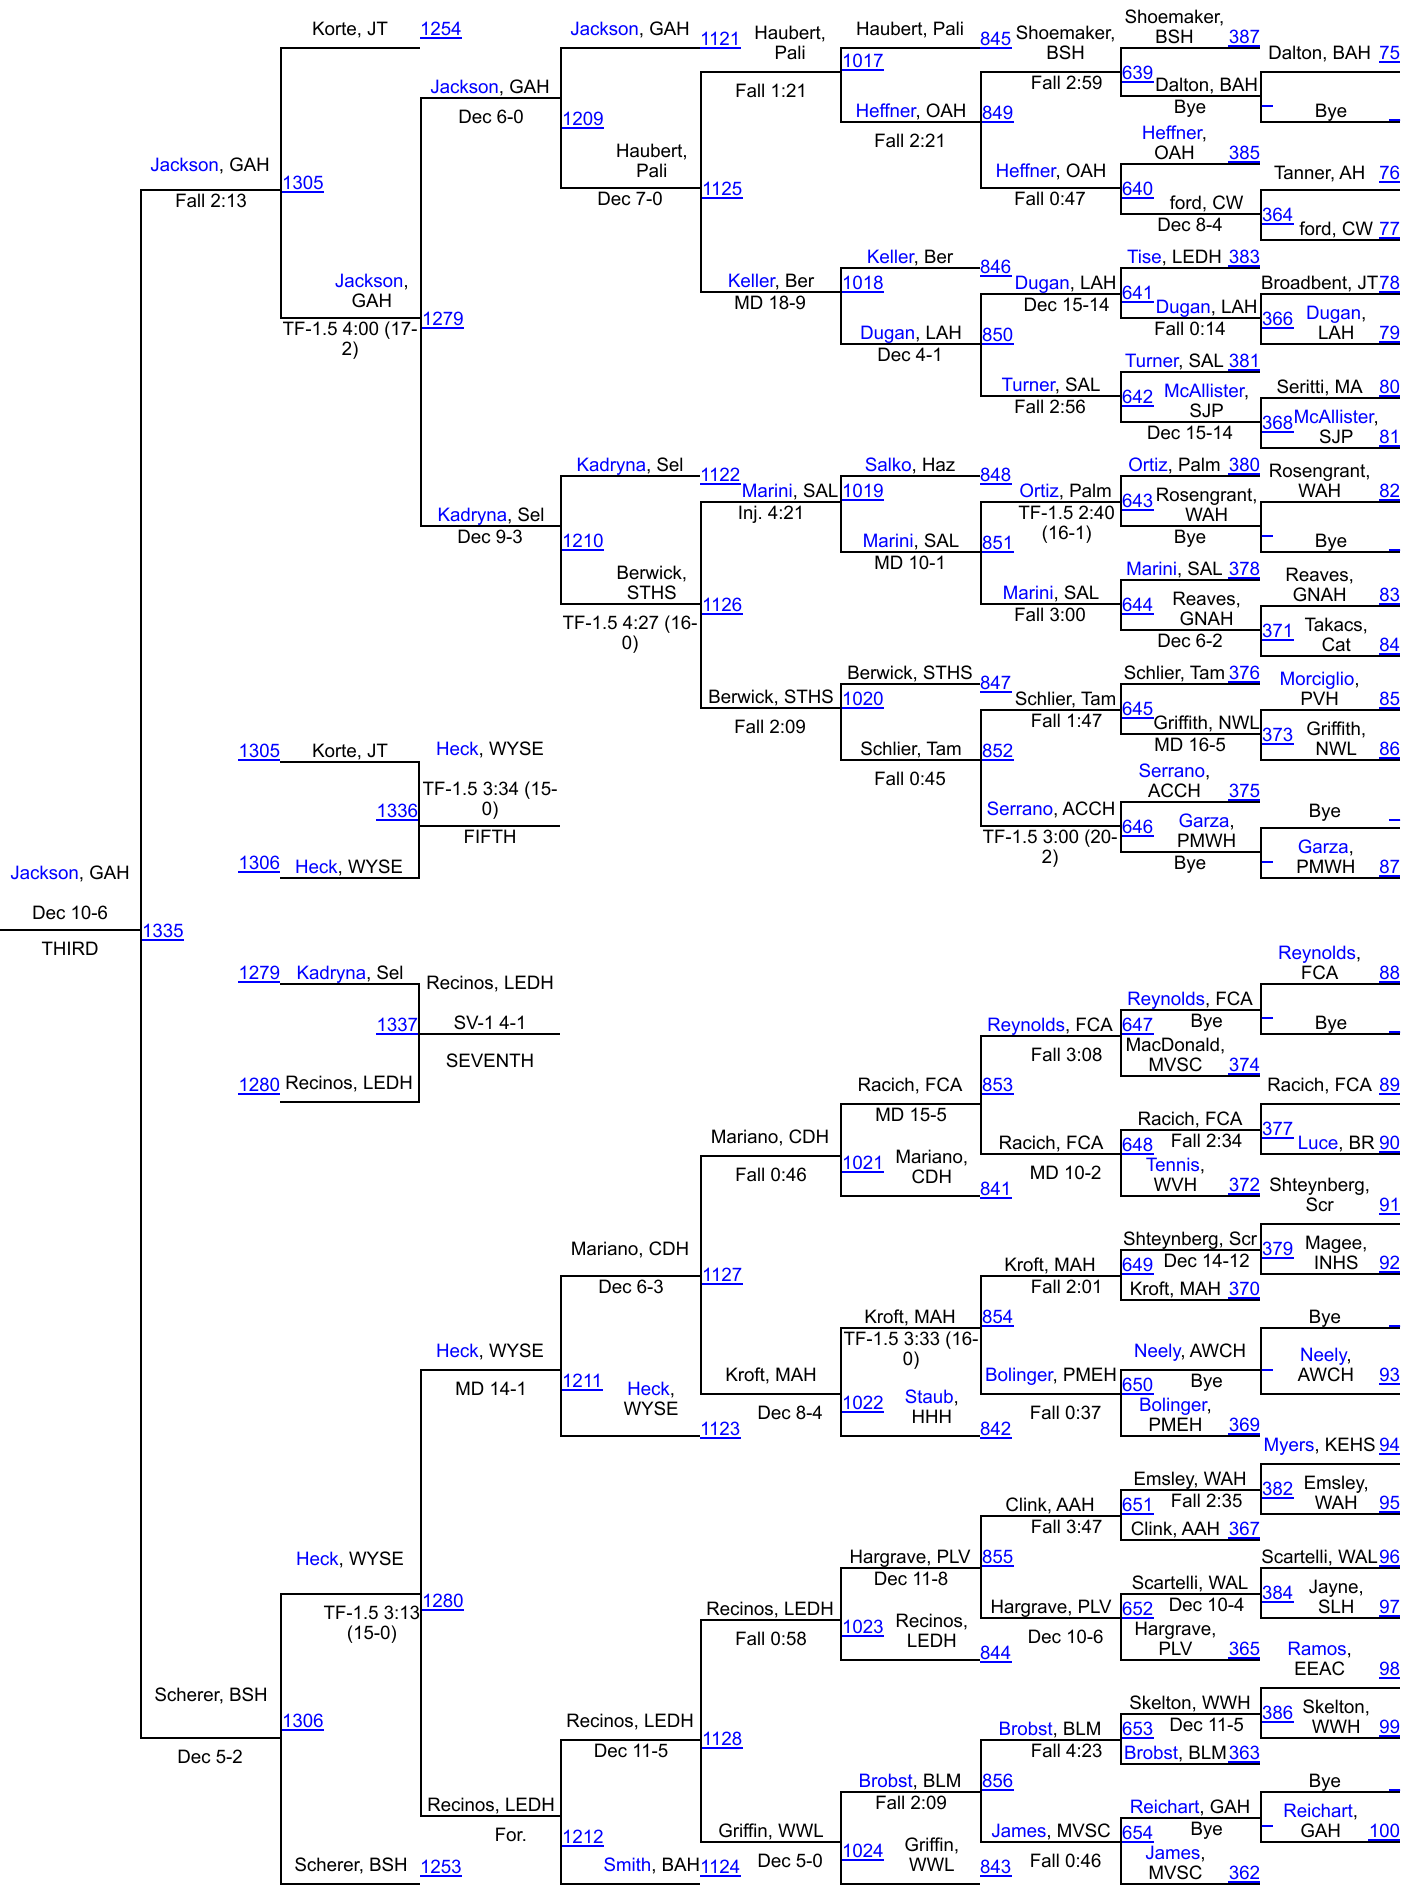

2022 CoalCracker

Perri, CDH
Dec 12-6
THIRD

2022 CoalCracker

2022 CoalCracker

2022 CoalCracker

2022 CoalCracker

2022 CoalCracker

2022 CoalCracker

2022 CoalCracker

2022 CoalCracker

2022 CoalCracker

2022 CoalCracker

Latorre, INHS
Dec 1-0
THIRD

1317 Martin, HOHS
1354
1318 Ranauto, SAL

1291 Reinert, GAH
1355
1292 Collins, CMH

Bryson, MAH
1292
1318
1265
1236
1172

Collins, CMH
1176
1172

Rose, HHH
952
1072
939

McKinney, OAH
511

2022 CoalCracker

2022 CoalCracker