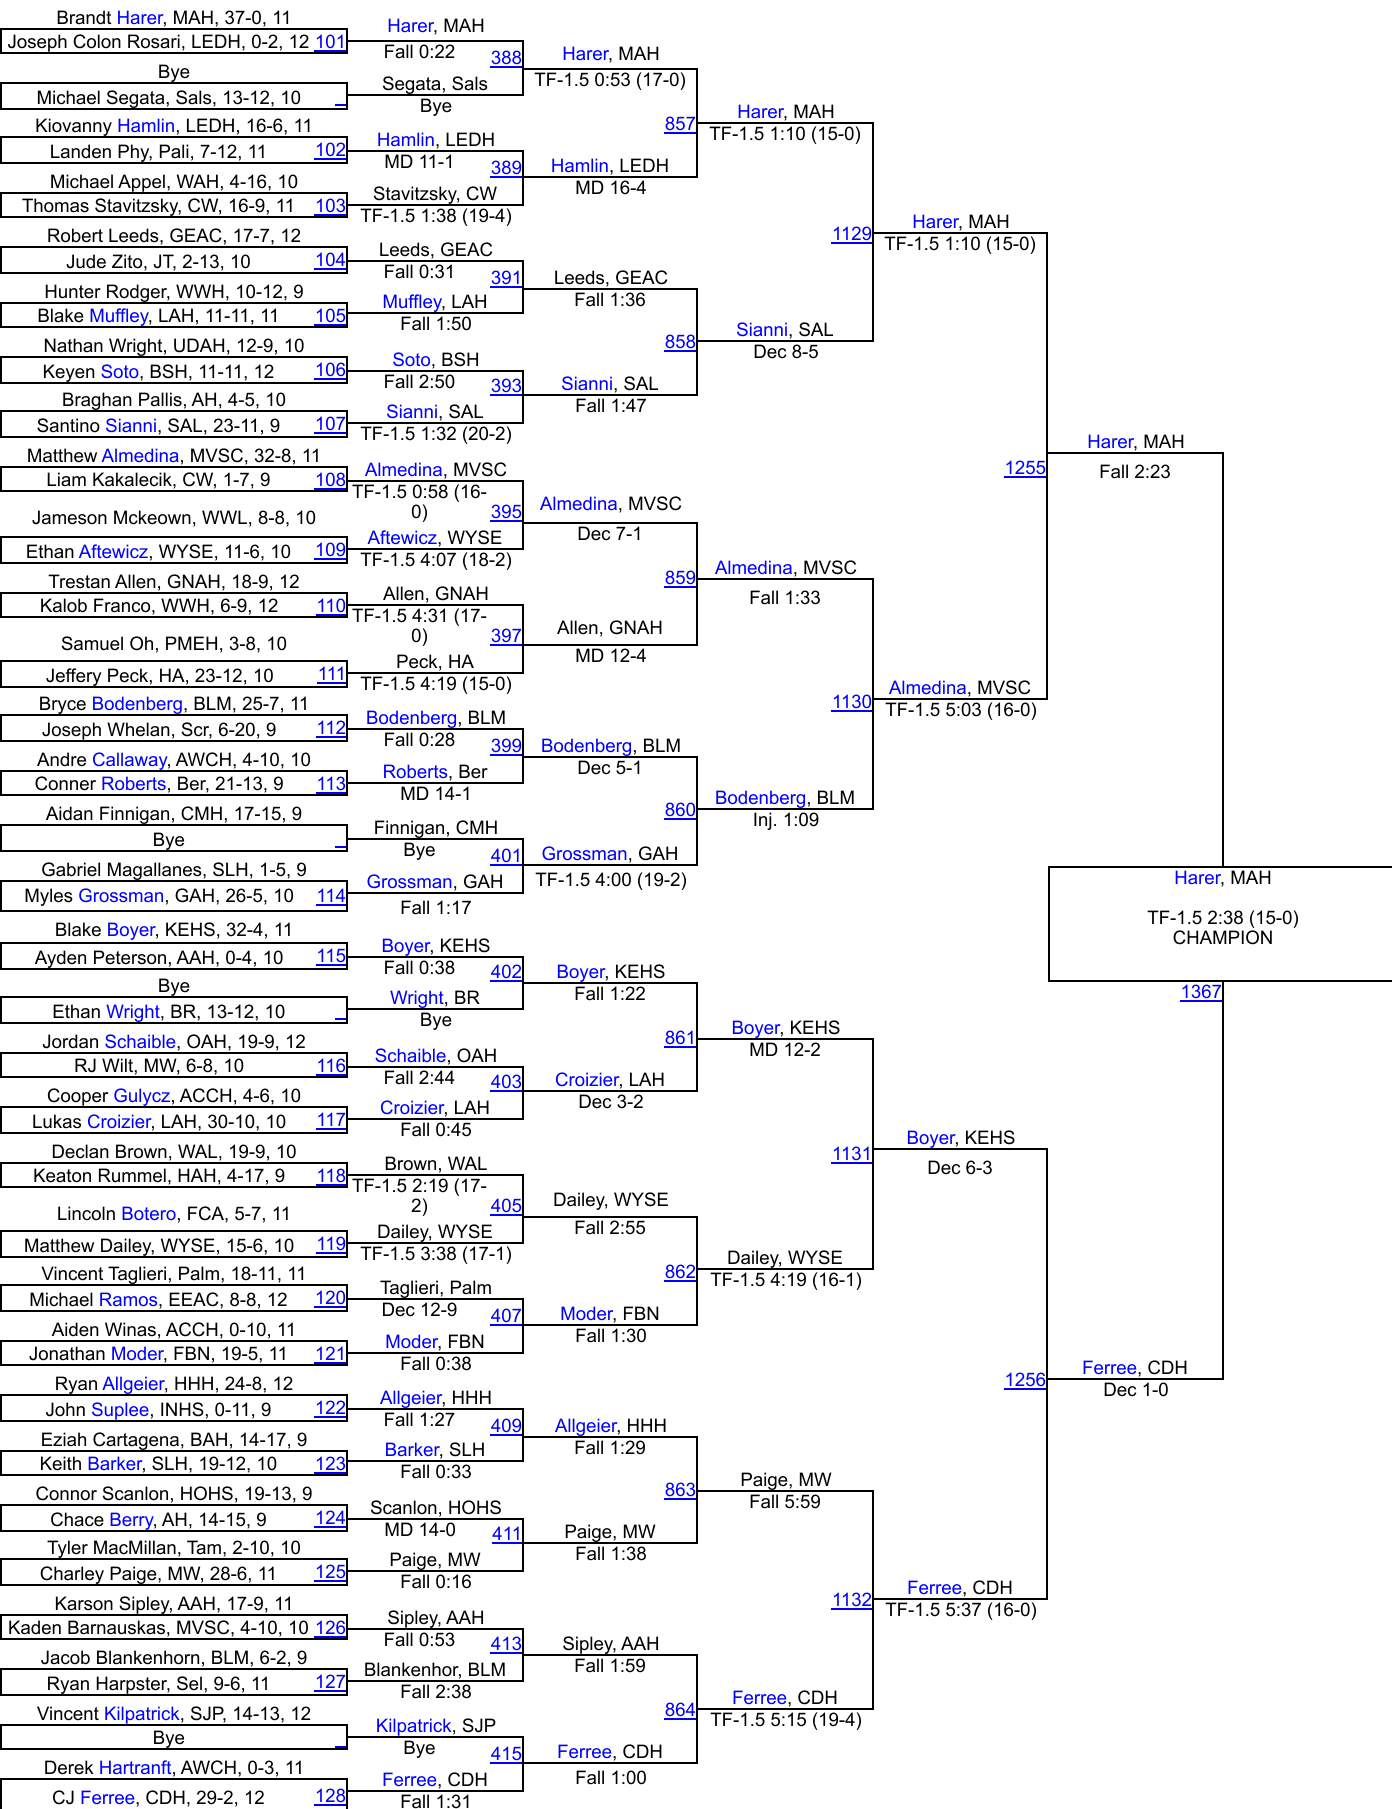

2022 CoalCracker

Perri, CDH
Dec 12-6
THIRD

2022 CoalCracker

2022 CoalCracker

2022 CoalCracker

2022 CoalCracker

2022 CoalCracker

2022 CoalCracker

2022 CoalCracker

2022 CoalCracker

2022 CoalCracker

2022 CoalCracker

Latorre, INHS
Dec 1-0
THIRD

1317 Martin, HOHS
1354
1318 Ranauto, SAL

1291 Reinert, GAH
1355
1292 Collins, CMH

Bryson, MAH
1292
1318
1265
1236
1172

Collins, CMH
1176
1172

Rose, HHH
952
1072
939

McKinney, OAH
511

2022 CoalCracker

2022 CoalCracker