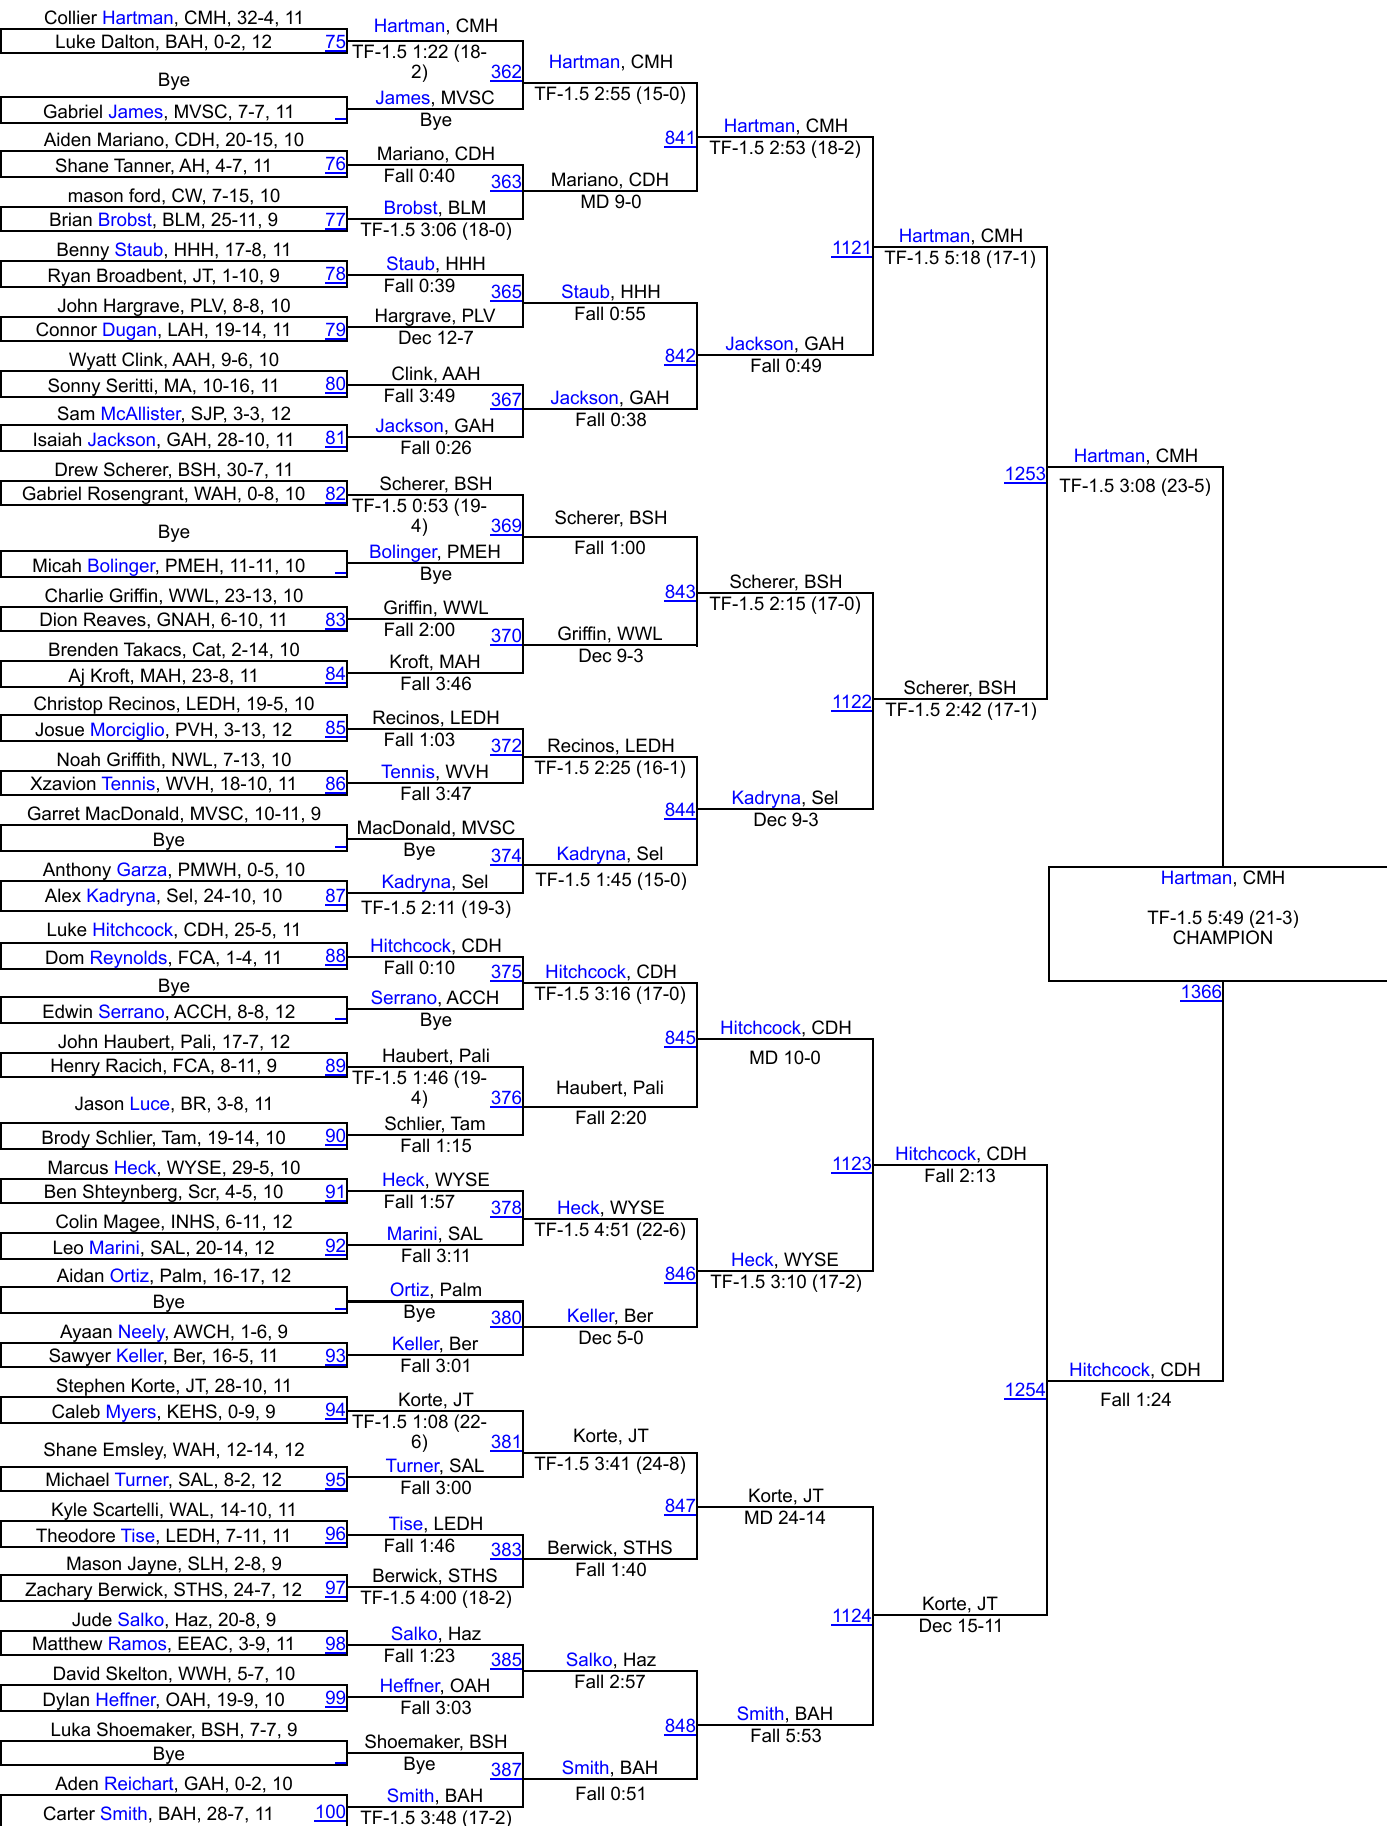

2022 CoalCracker

Perri, CDH
Dec 12-6
THIRD

2022 CoalCracker

2022 CoalCracker

2022 CoalCracker

2022 CoalCracker

2022 CoalCracker

2022 CoalCracker

2022 CoalCracker

2022 CoalCracker

2022 CoalCracker

2022 CoalCracker

Latorre, INHS
Dec 1-0
THIRD

1317 Martin, HOHS
1354
1318 Ranauto, SAL

1291 Reinert, GAH
1355
1292 Collins, CMH

Bryson, MAH
1292
1318
1265
1236
1172

Collins, CMH
1176
1172

Rose, HHH
952
1072
939

McKinney, OAH
511

2022 CoalCracker

2022 CoalCracker