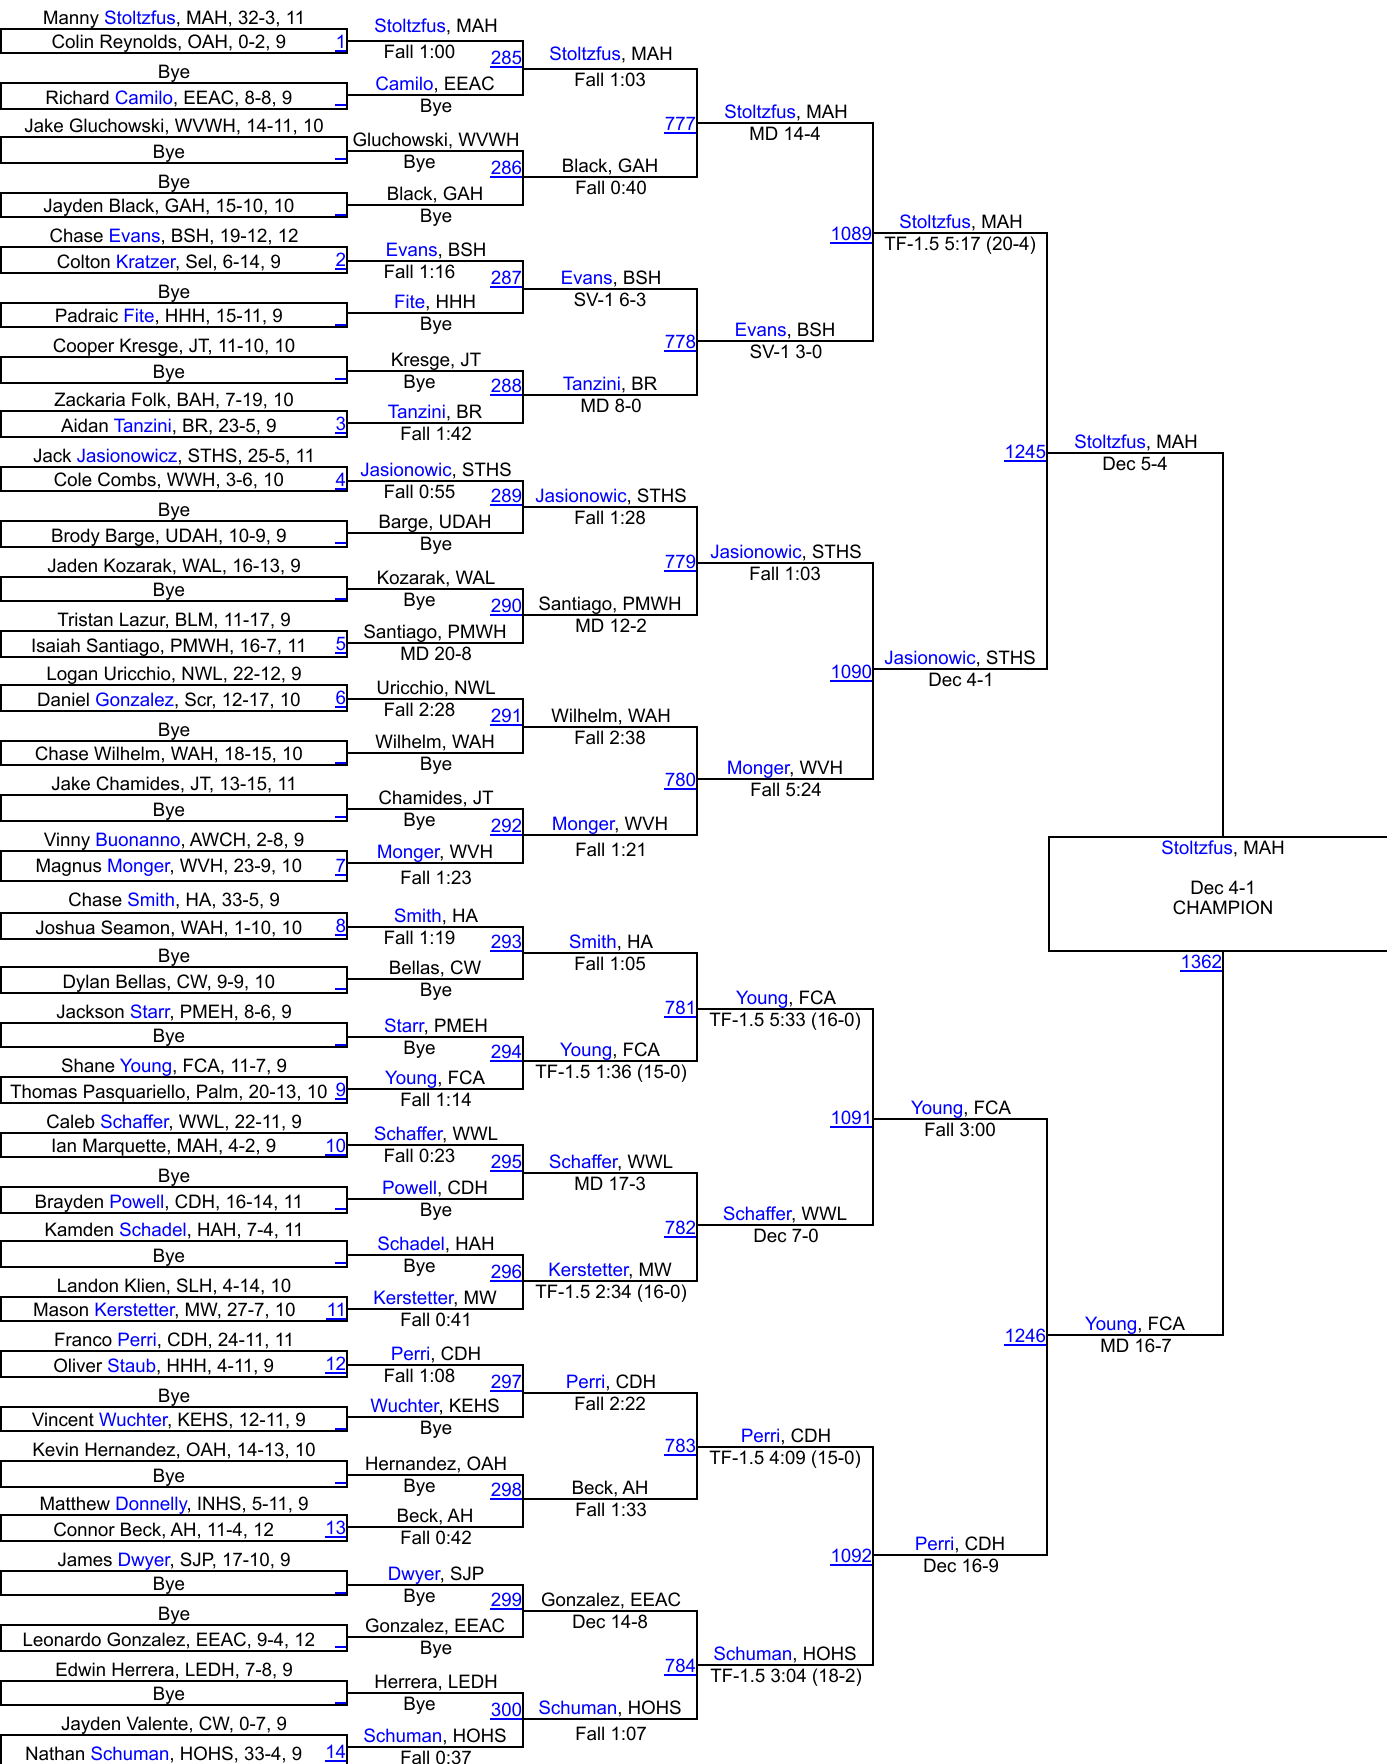

2022 CoalCracker

Perri, CDH
Dec 12-6
THIRD

2022 CoalCracker

2022 CoalCracker

2022 CoalCracker

2022 CoalCracker

2022 CoalCracker

2022 CoalCracker

2022 CoalCracker

2022 CoalCracker

2022 CoalCracker

2022 CoalCracker

Latorre, INHS
Dec 1-0
THIRD

1317 Martin, HOHS
1354
1318 Ranauto, SAL

1291 Reinert, GAH
1355
1292 Collins, CMH

Bryson, MAH
1292
1318
1265
1236
1172

Collins, CMH
1176
1172

Rose, HHH
952
1072
939

McKinney, OAH
511

2022 CoalCracker

2022 CoalCracker