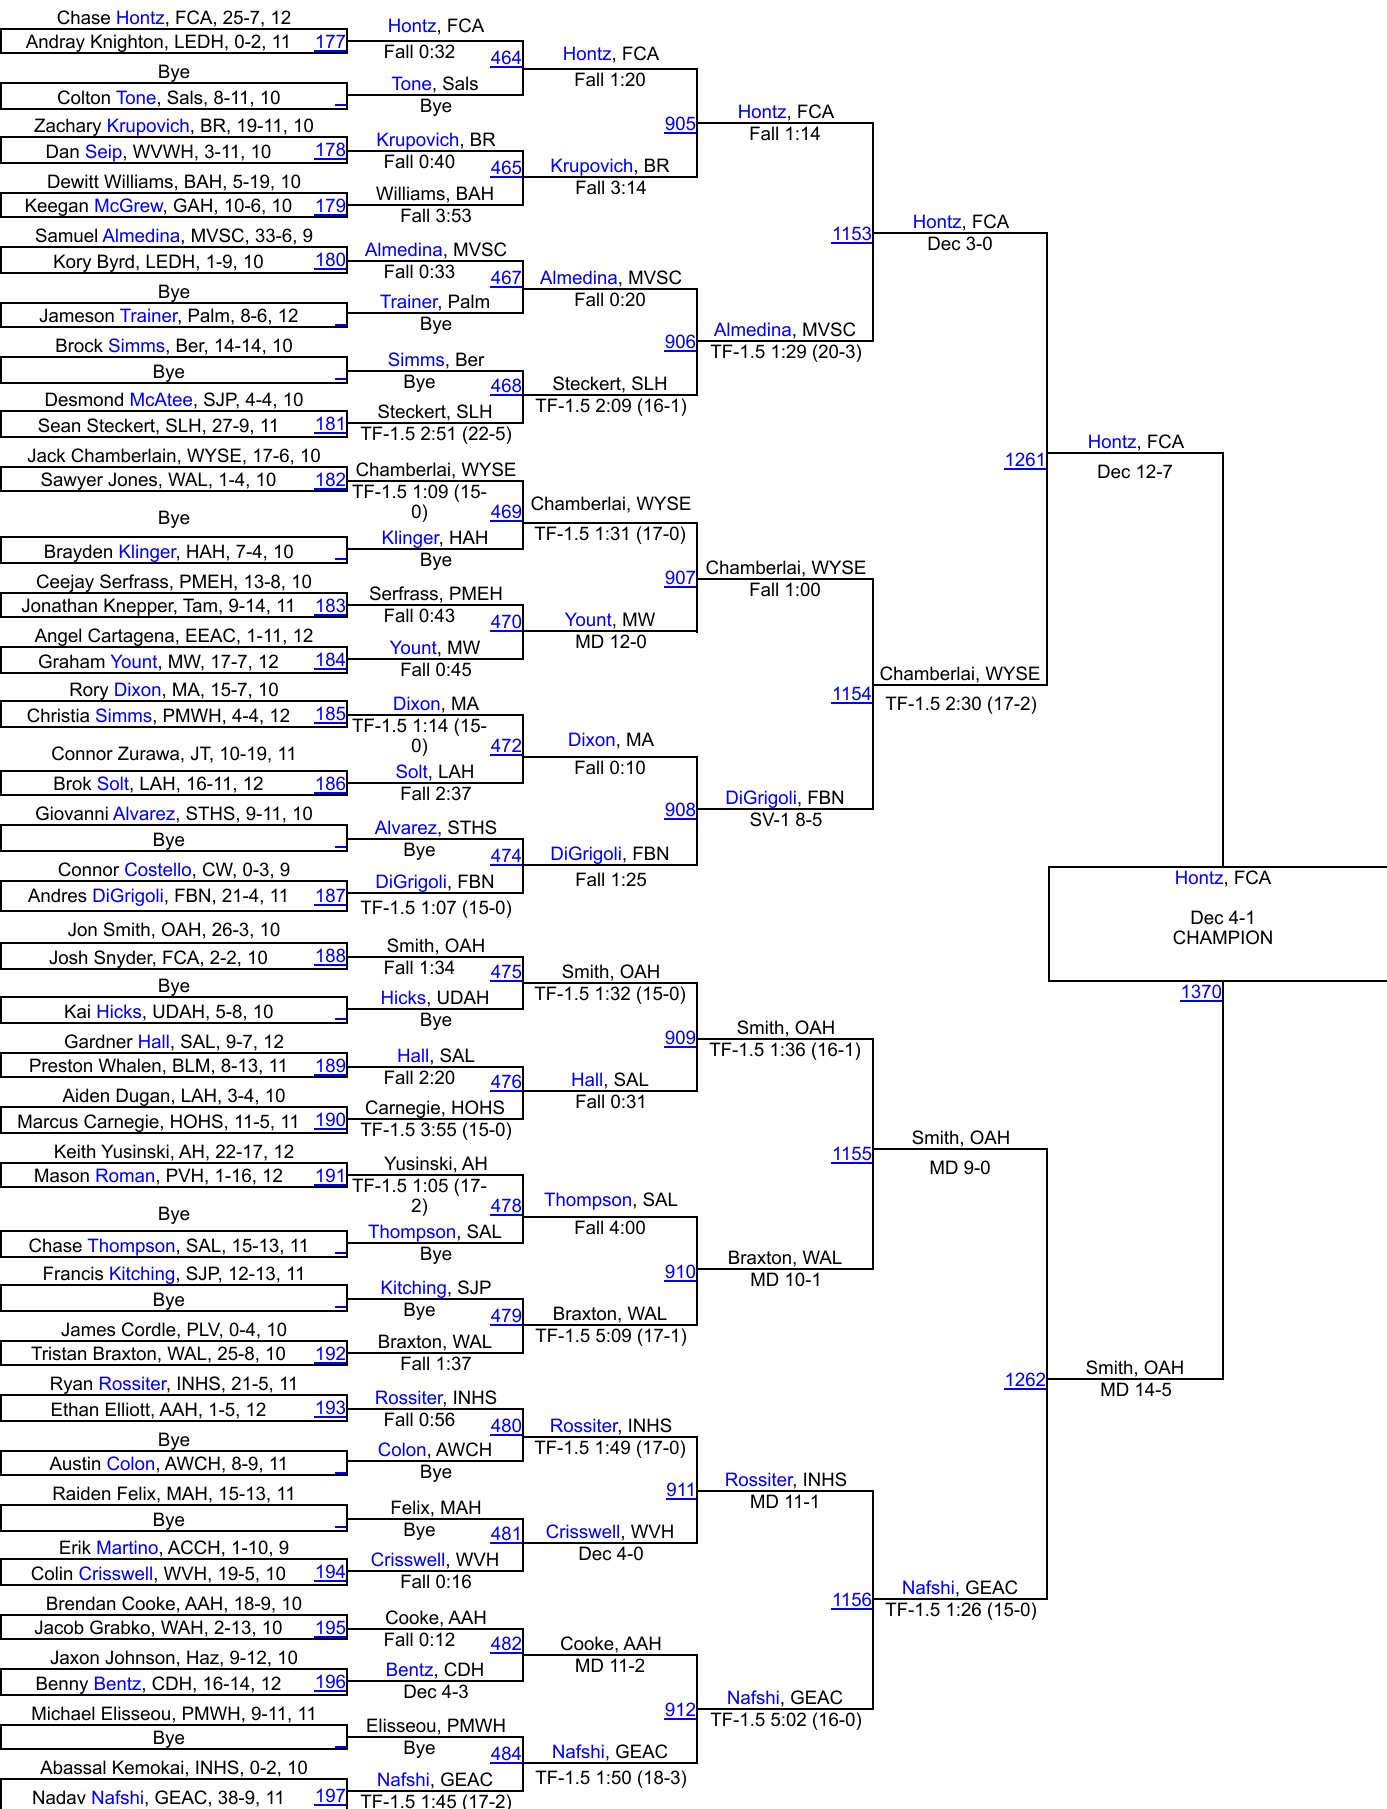

2022 CoalCracker

Perri, CDH
Dec 12-6
THIRD

2022 CoalCracker

2022 CoalCracker

2022 CoalCracker

2022 CoalCracker

2022 CoalCracker

2022 CoalCracker

2022 CoalCracker

2022 CoalCracker

2022 CoalCracker

2022 CoalCracker

Latorre, INHS
Dec 1-0
THIRD

1317 Martin, HOHS
1354
1318 Ranauto, SAL

1291 Reinert, GAH
1355
1292 Collins, CMH

Bryson, MAH
1292
1318
1265
1236
1172

Collins, CMH
1176
1172

Rose, HHH
952
1072
939

McKinney, OAH
511

2022 CoalCracker

2022 CoalCracker