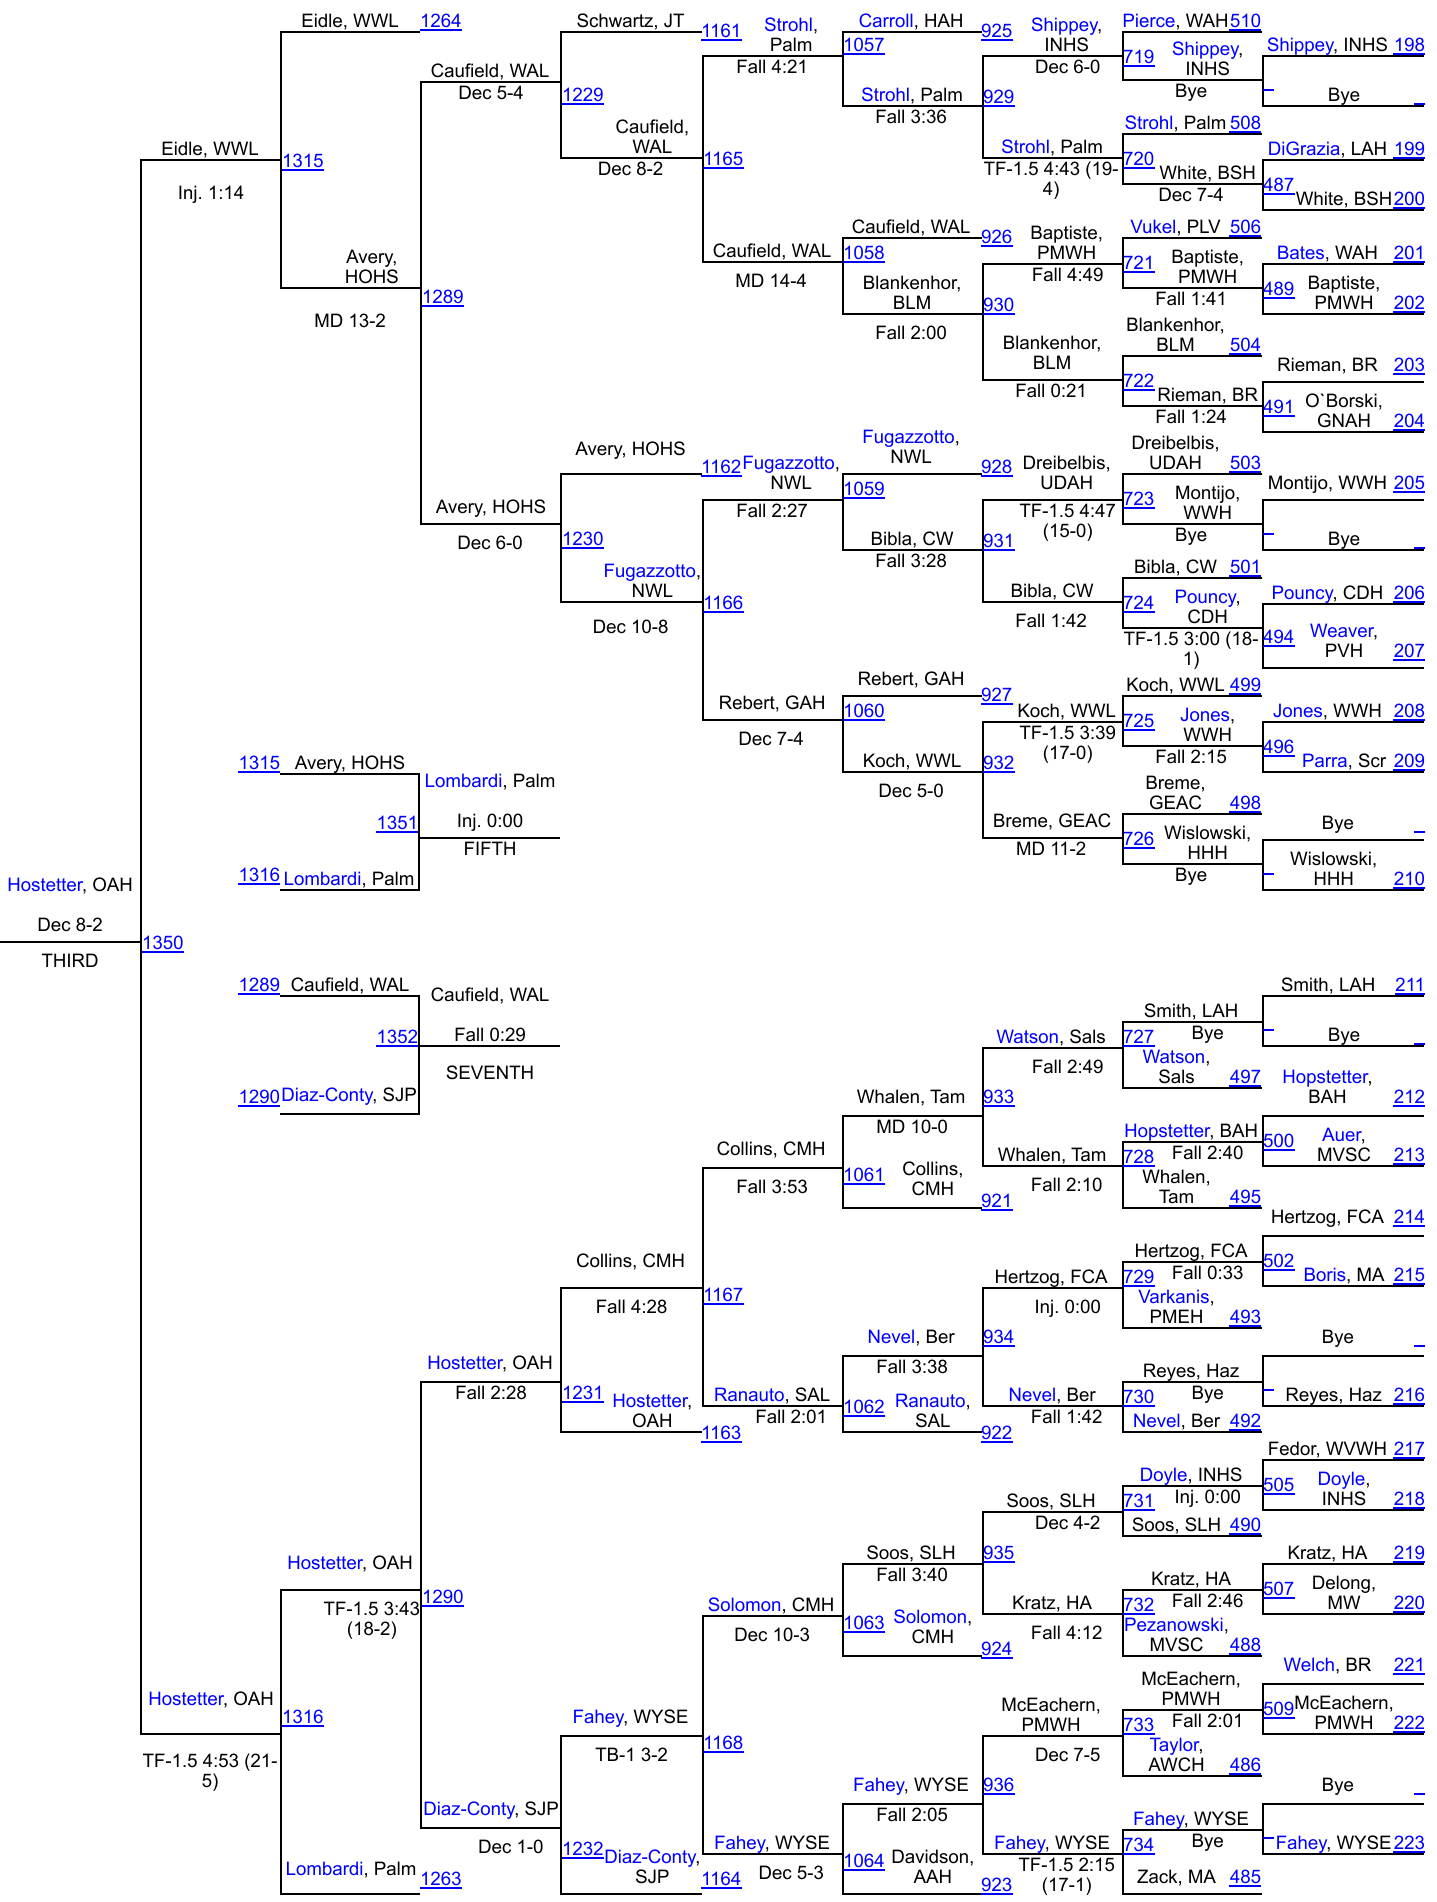

2022 CoalCracker

Perri, CDH
Dec 12-6
THIRD

2022 CoalCracker

2022 CoalCracker

2022 CoalCracker

2022 CoalCracker

2022 CoalCracker

2022 CoalCracker

2022 CoalCracker

2022 CoalCracker

2022 CoalCracker

2022 CoalCracker

Latorre, INHS
Dec 1-0
THIRD

1317 Martin, HOHS
1354
1318 Ranauto, SAL

1291 Reinert, GAH
1355
1292 Collins, CMH

Bryson, MAH
1292
1318
1265
1236
1172

Collins, CMH
1176
1172

Rose, HHH
952
1072
939

McKinney, OAH
511

2022 CoalCracker

2022 CoalCracker