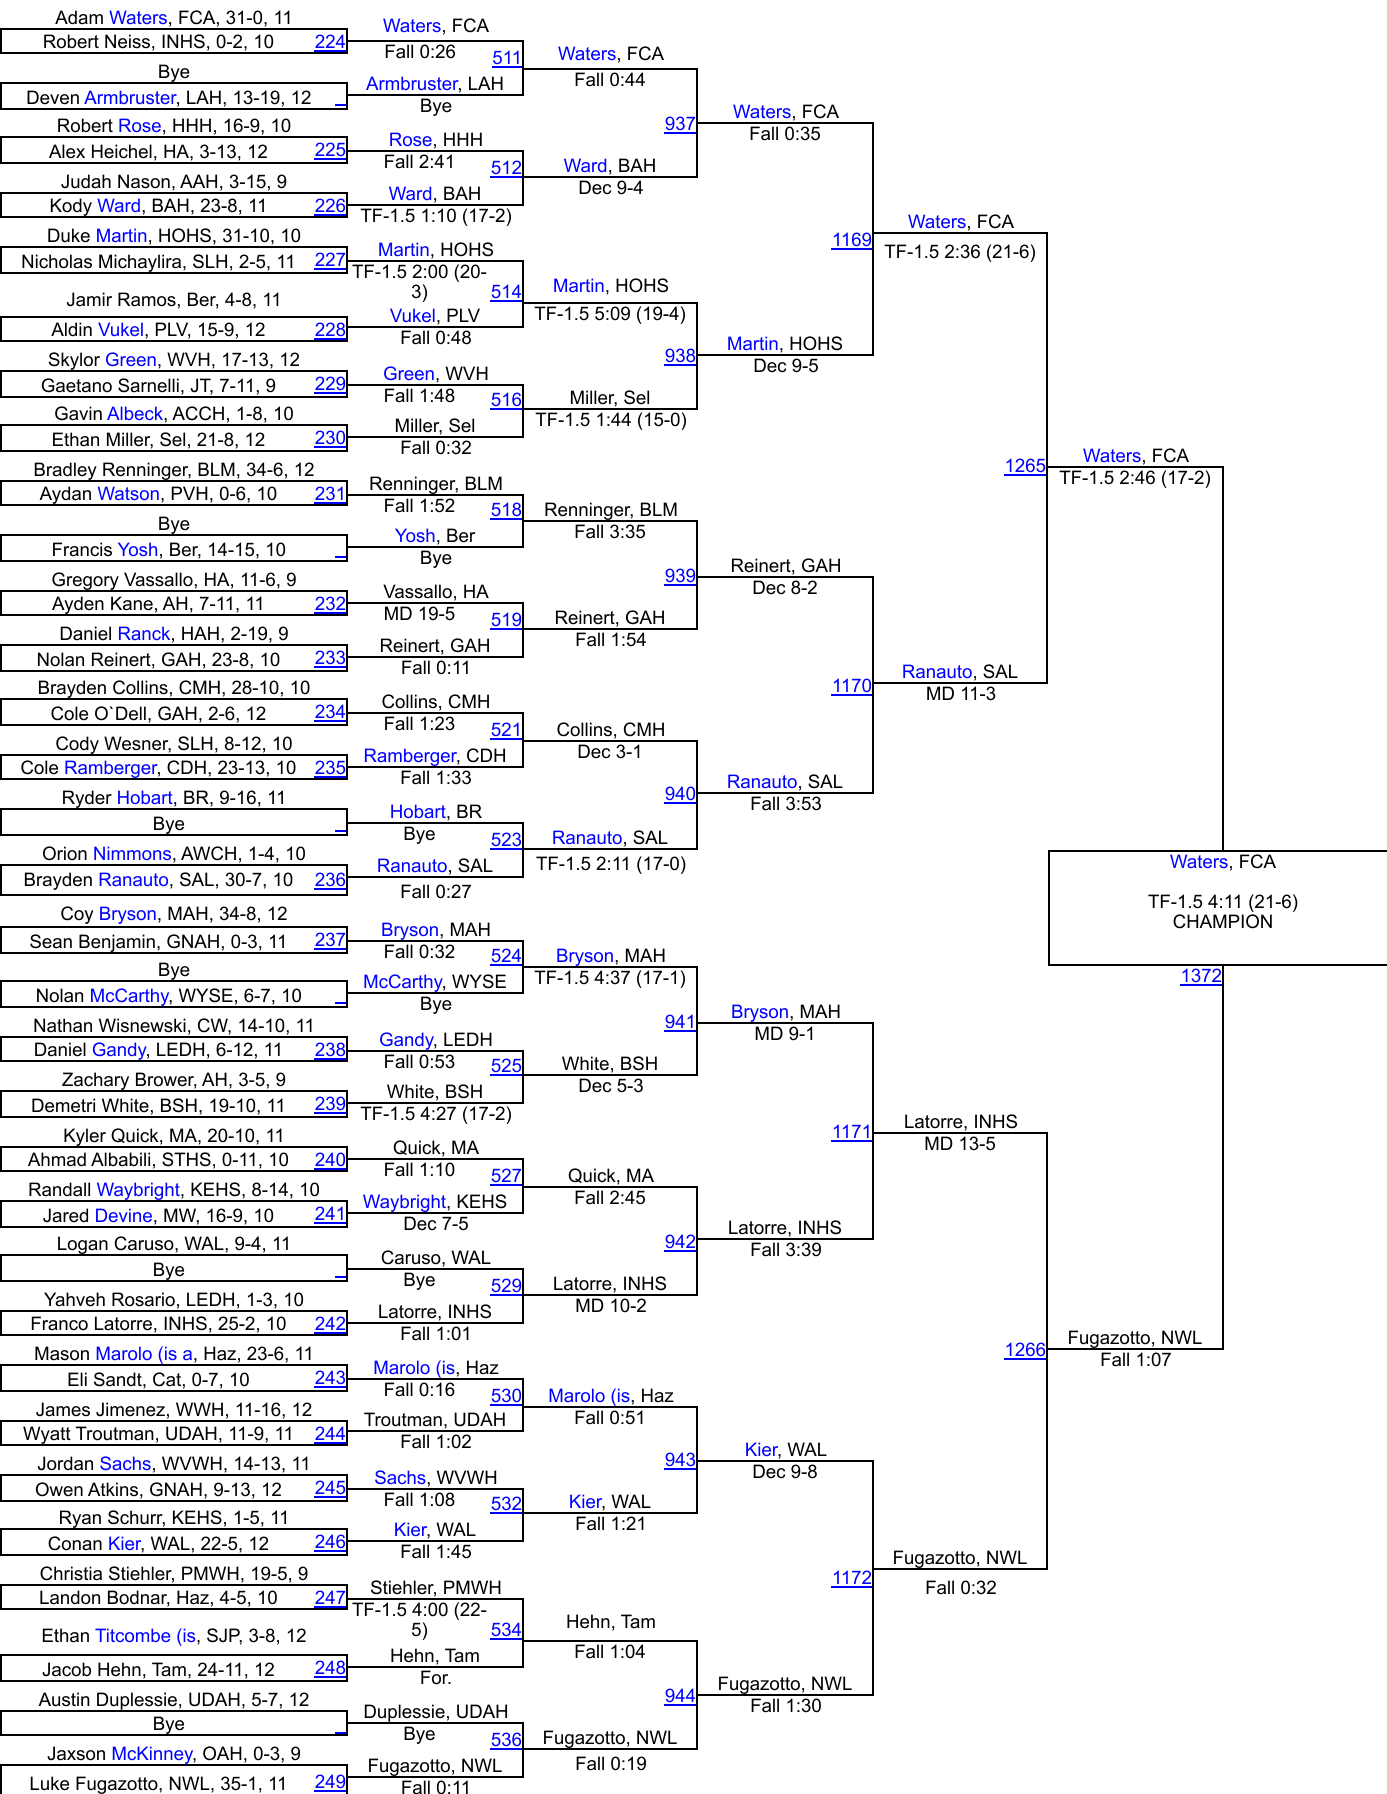

2022 CoalCracker

Perri, CDH
Dec 12-6
THIRD

2022 CoalCracker

2022 CoalCracker

2022 CoalCracker

2022 CoalCracker

2022 CoalCracker

2022 CoalCracker

2022 CoalCracker

2022 CoalCracker

2022 CoalCracker

2022 CoalCracker

Latorre, INHS
Dec 1-0
THIRD

1317 Martin, HOHS
1354
1318 Ranauto, SAL

1291 Reinert, GAH
1355
1292 Collins, CMH

Bryson, MAH
1292
1318
1265
1236
1172

Collins, CMH
1176
1172

Rose, HHH
952
1072
939

McKinney, OAH
511

2022 CoalCracker

2022 CoalCracker