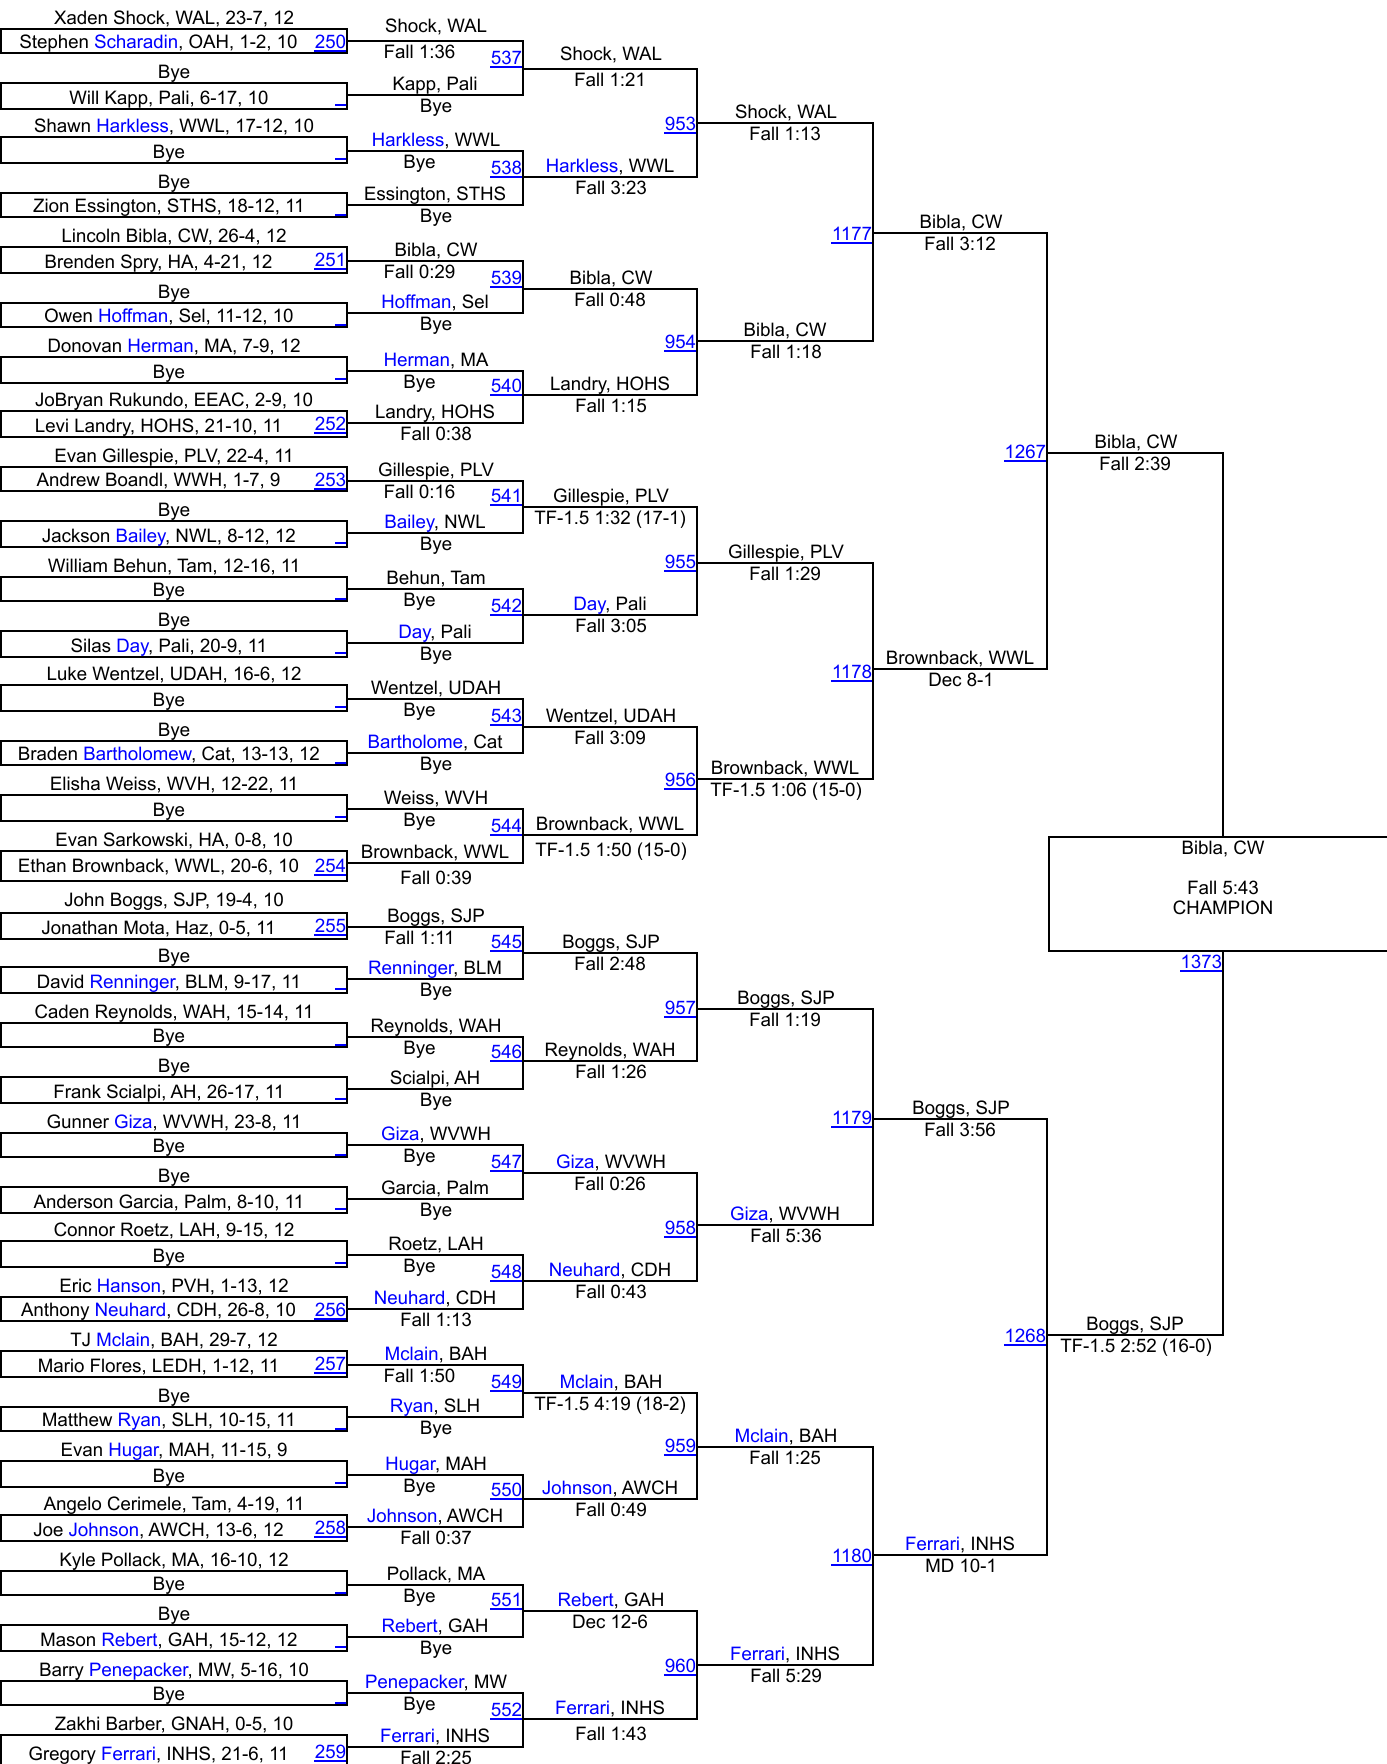

2022 CoalCracker

Perri, CDH
Dec 12-6
THIRD

2022 CoalCracker

2022 CoalCracker

2022 CoalCracker

2022 CoalCracker

2022 CoalCracker

2022 CoalCracker

2022 CoalCracker

2022 CoalCracker

2022 CoalCracker

2022 CoalCracker

Latorre, INHS
Dec 1-0
THIRD

1317 Martin, HOHS
1354
1318 Ranauto, SAL

1291 Reinert, GAH
1355
1292 Collins, CMH

Bryson, MAH
1292
1318
1265
1236
1172

Collins, CMH
1176
1172

Rose, HHH
952
1072
939

McKinney, OAH
511

2022 CoalCracker

2022 CoalCracker