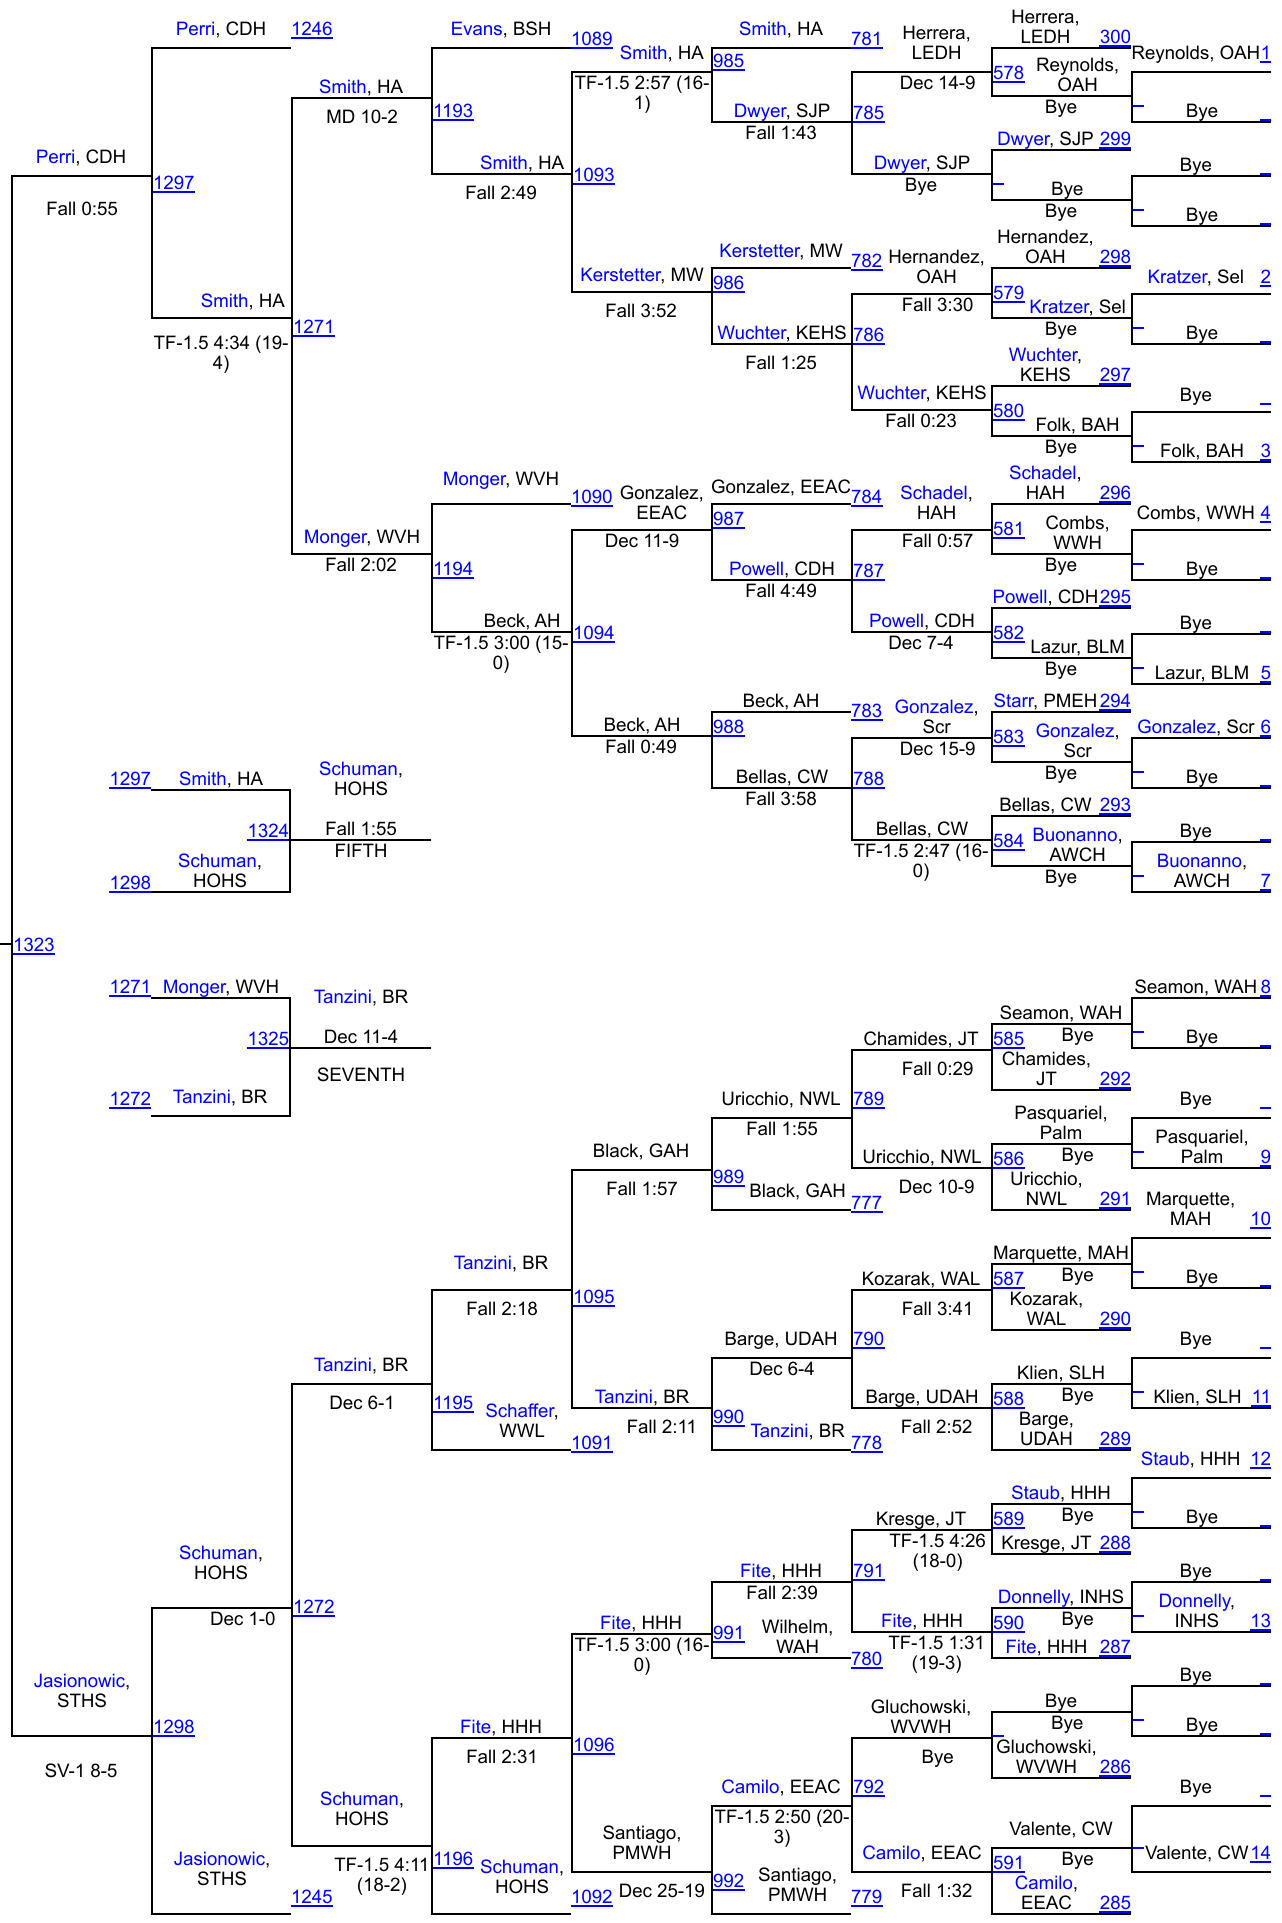

2022 CoalCracker

Perri, CDH
Dec 12-6
THIRD

2022 CoalCracker

2022 CoalCracker

2022 CoalCracker

2022 CoalCracker

2022 CoalCracker

2022 CoalCracker

2022 CoalCracker

2022 CoalCracker

2022 CoalCracker

2022 CoalCracker

Latorre, INHS
Dec 1-0
THIRD

1317 Martin, HOHS
1354
1318 Ranauto, SAL

1291 Reinert, GAH
1355
1292 Collins, CMH

Bryson, MAH
1292
1318
1265
1236
1172

Collins, CMH
1176
1172

Rose, HHH
952
1072
939

McKinney, OAH
511

2022 CoalCracker

2022 CoalCracker