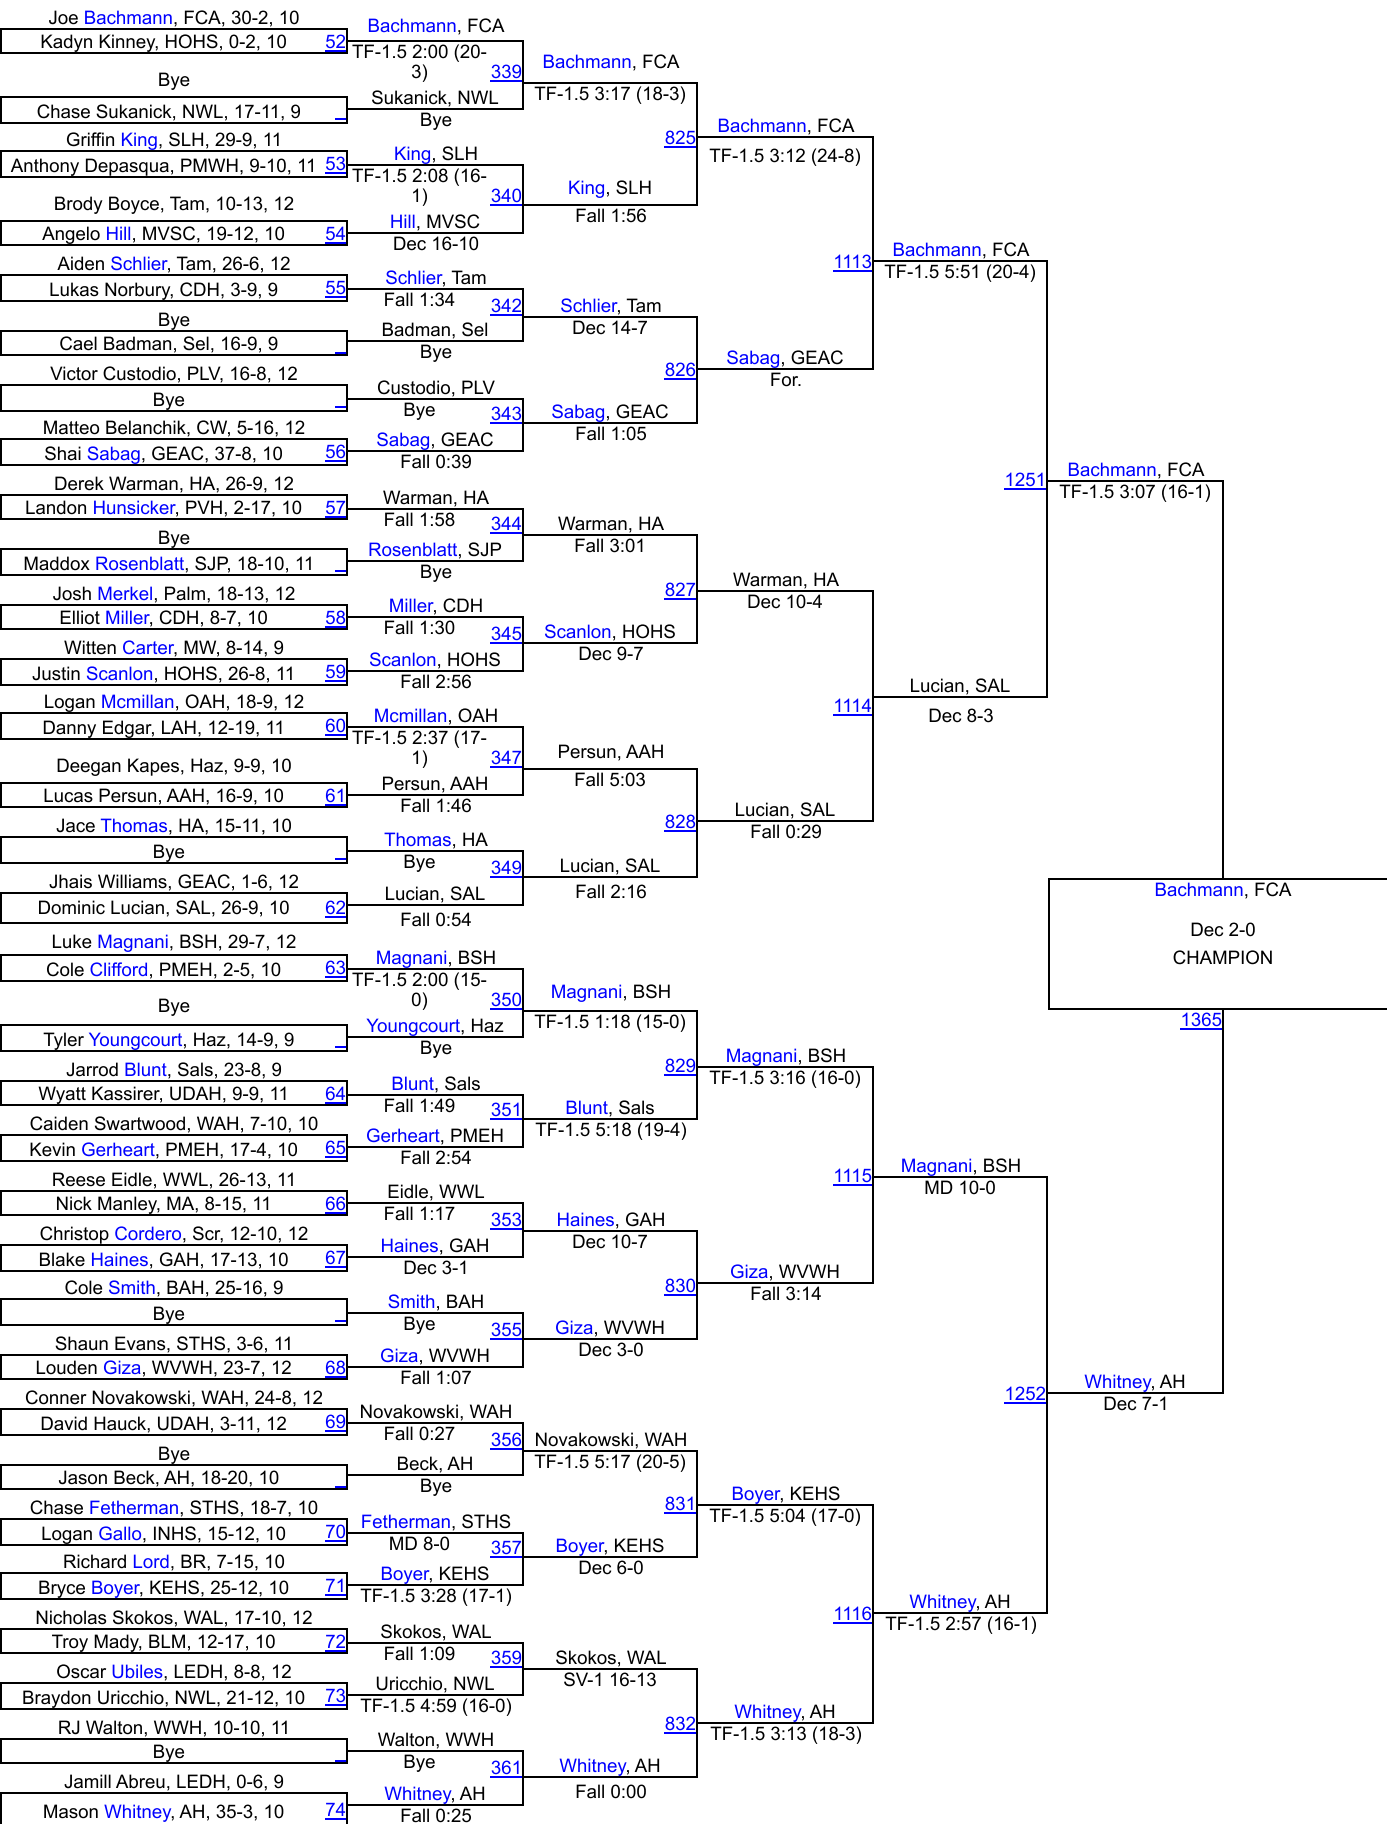

2022 CoalCracker

Perri, CDH
Dec 12-6
THIRD

2022 CoalCracker

2022 CoalCracker

2022 CoalCracker

2022 CoalCracker

2022 CoalCracker

2022 CoalCracker

2022 CoalCracker

2022 CoalCracker

2022 CoalCracker

2022 CoalCracker

Latorre, INHS
Dec 1-0
THIRD

1317 Martin, HOHS
1354
1318 Ranauto, SAL

1291 Reinert, GAH
1355
1292 Collins, CMH

Bryson, MAH
1292
1318
1265
1236
1172

Collins, CMH
1176
1172

Rose, HHH
952
1072
939

McKinney, OAH
511

2022 CoalCracker

2022 CoalCracker