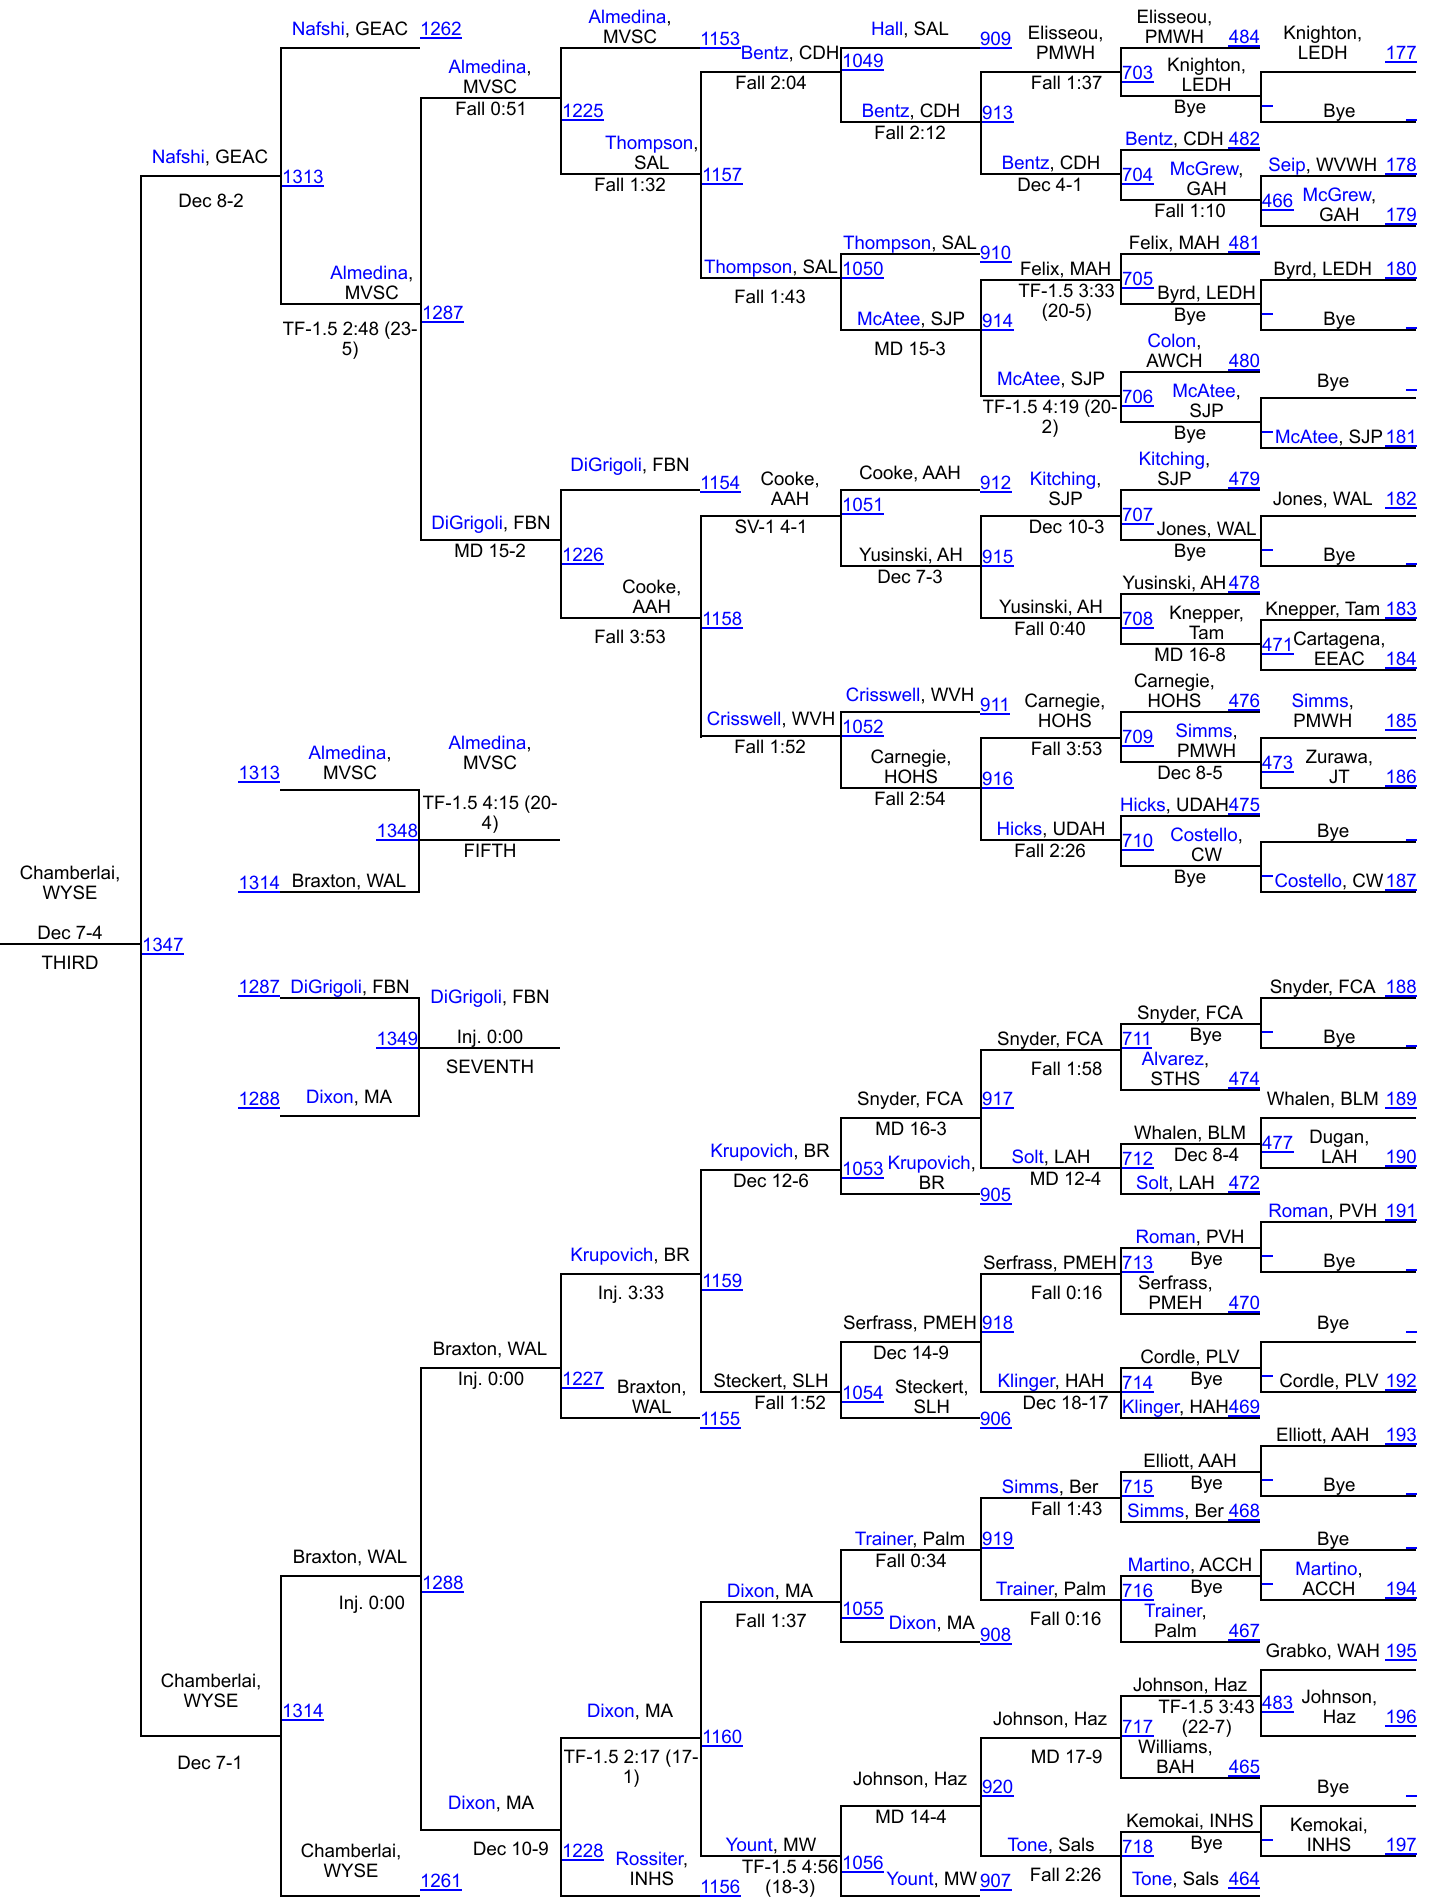

2022 CoalCracker

Perri, CDH
Dec 12-6
THIRD

2022 CoalCracker

2022 CoalCracker

2022 CoalCracker

2022 CoalCracker

2022 CoalCracker

2022 CoalCracker

2022 CoalCracker

2022 CoalCracker

2022 CoalCracker

2022 CoalCracker

Latorre, INHS
Dec 1-0
THIRD

1317 Martin, HOHS
1354
1318 Ranauto, SAL

1291 Reinert, GAH
1355
1292 Collins, CMH

Bryson, MAH
1292
1318
1265
1236
1172

Collins, CMH
1176
1172

Rose, HHH
952
1072
939

McKinney, OAH
511

2022 CoalCracker

2022 CoalCracker