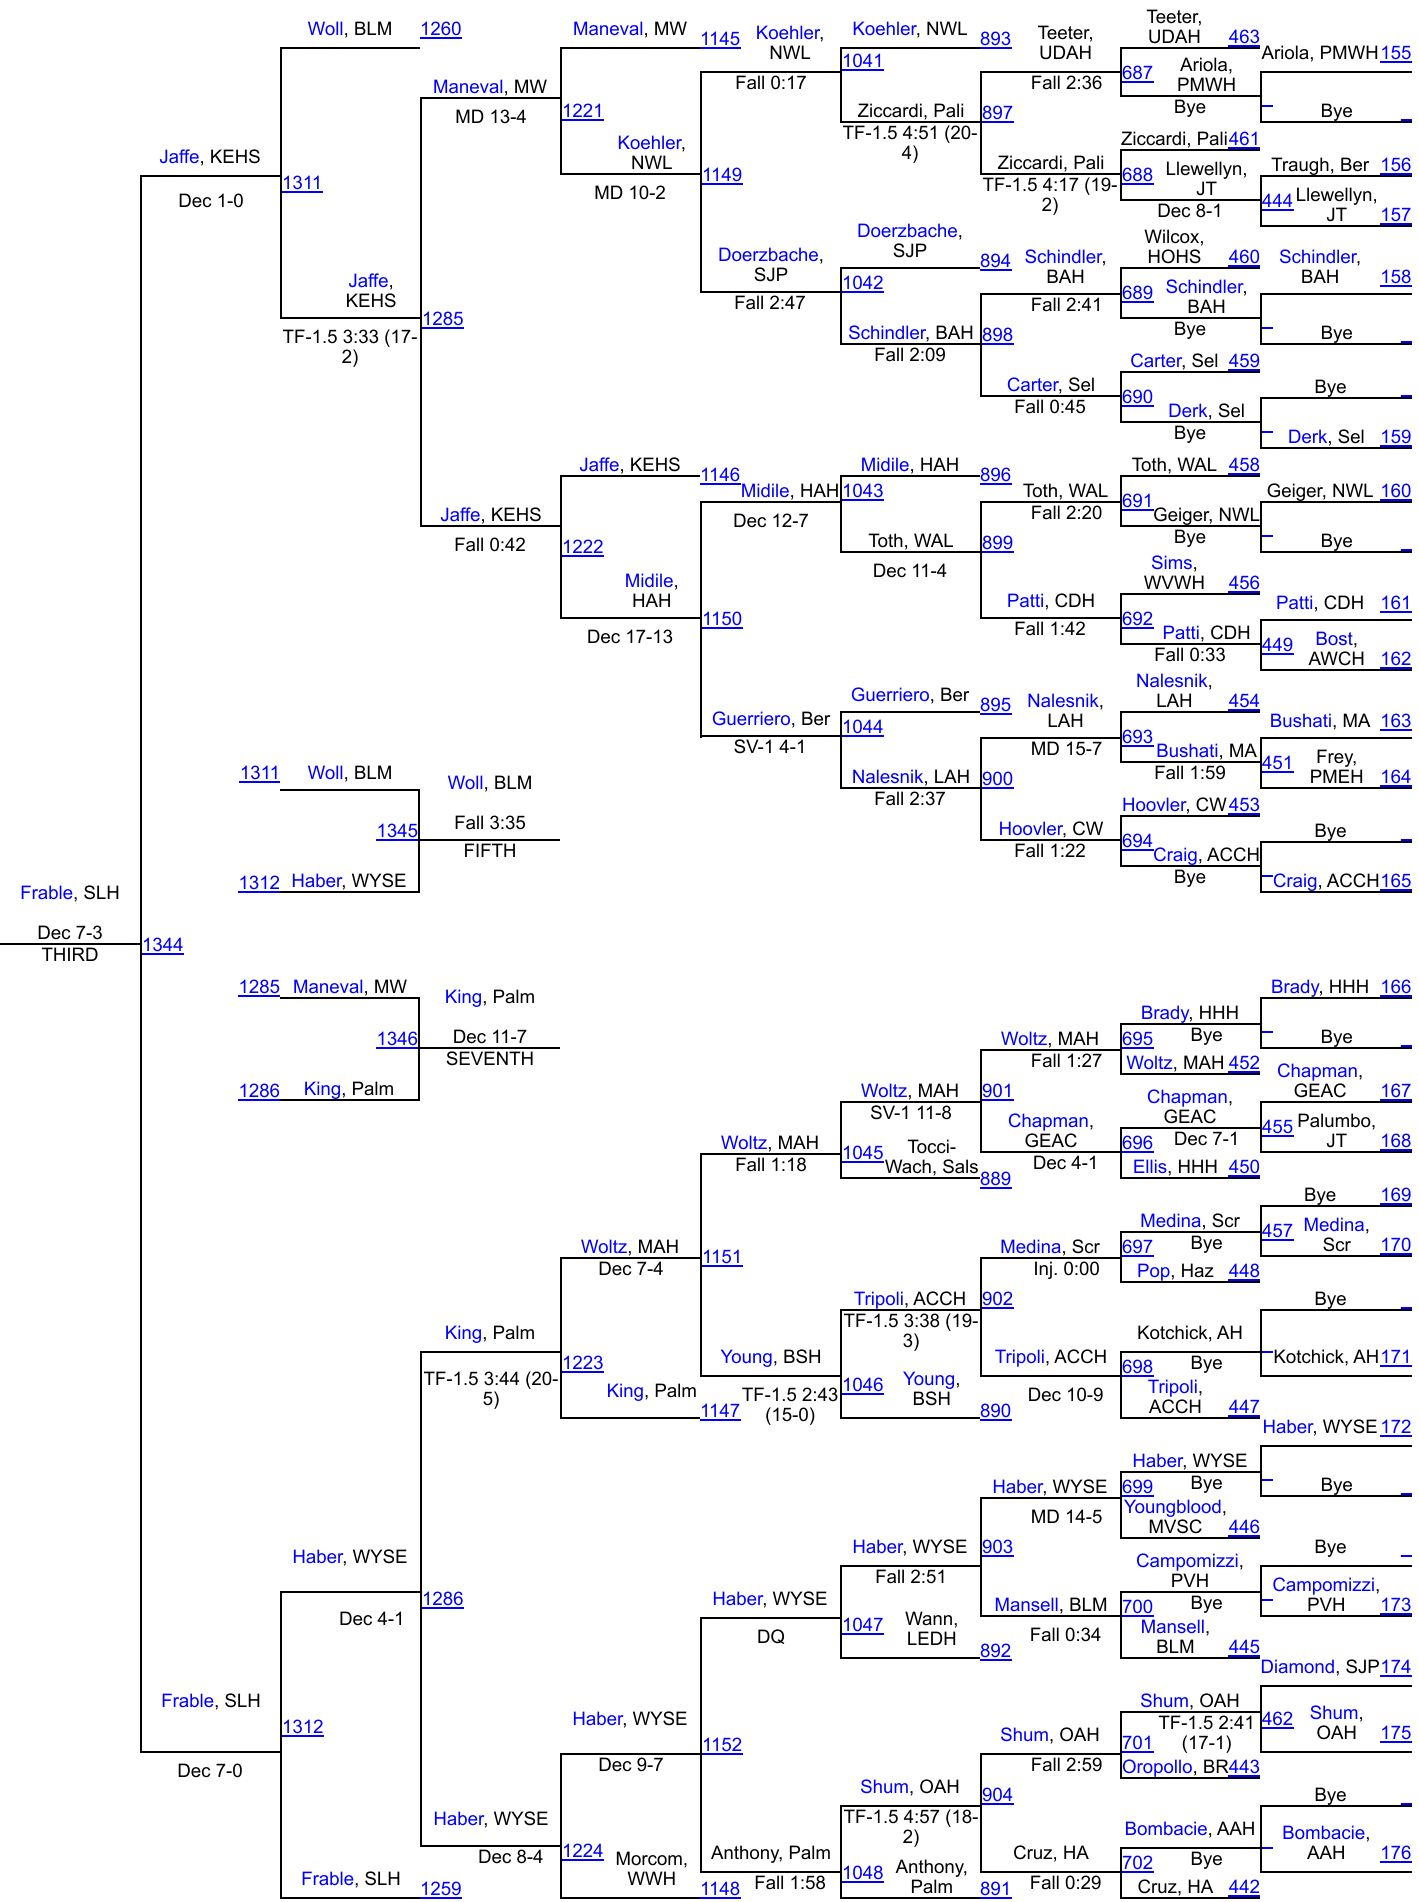

2022 CoalCracker

Perri, CDH
Dec 12-6
THIRD

2022 CoalCracker

2022 CoalCracker

2022 CoalCracker

2022 CoalCracker

2022 CoalCracker

2022 CoalCracker

2022 CoalCracker

2022 CoalCracker

2022 CoalCracker

2022 CoalCracker

Latorre, INHS
Dec 1-0
THIRD

1317 Martin, HOHS
1354
1318 Ranauto, SAL

1291 Reinert, GAH
1355
1292 Collins, CMH

Bryson, MAH
1292
1318
1265
1236
1172

Collins, CMH
1176
1172

Rose, HHH
952
1072
939

McKinney, OAH
511

2022 CoalCracker

2022 CoalCracker