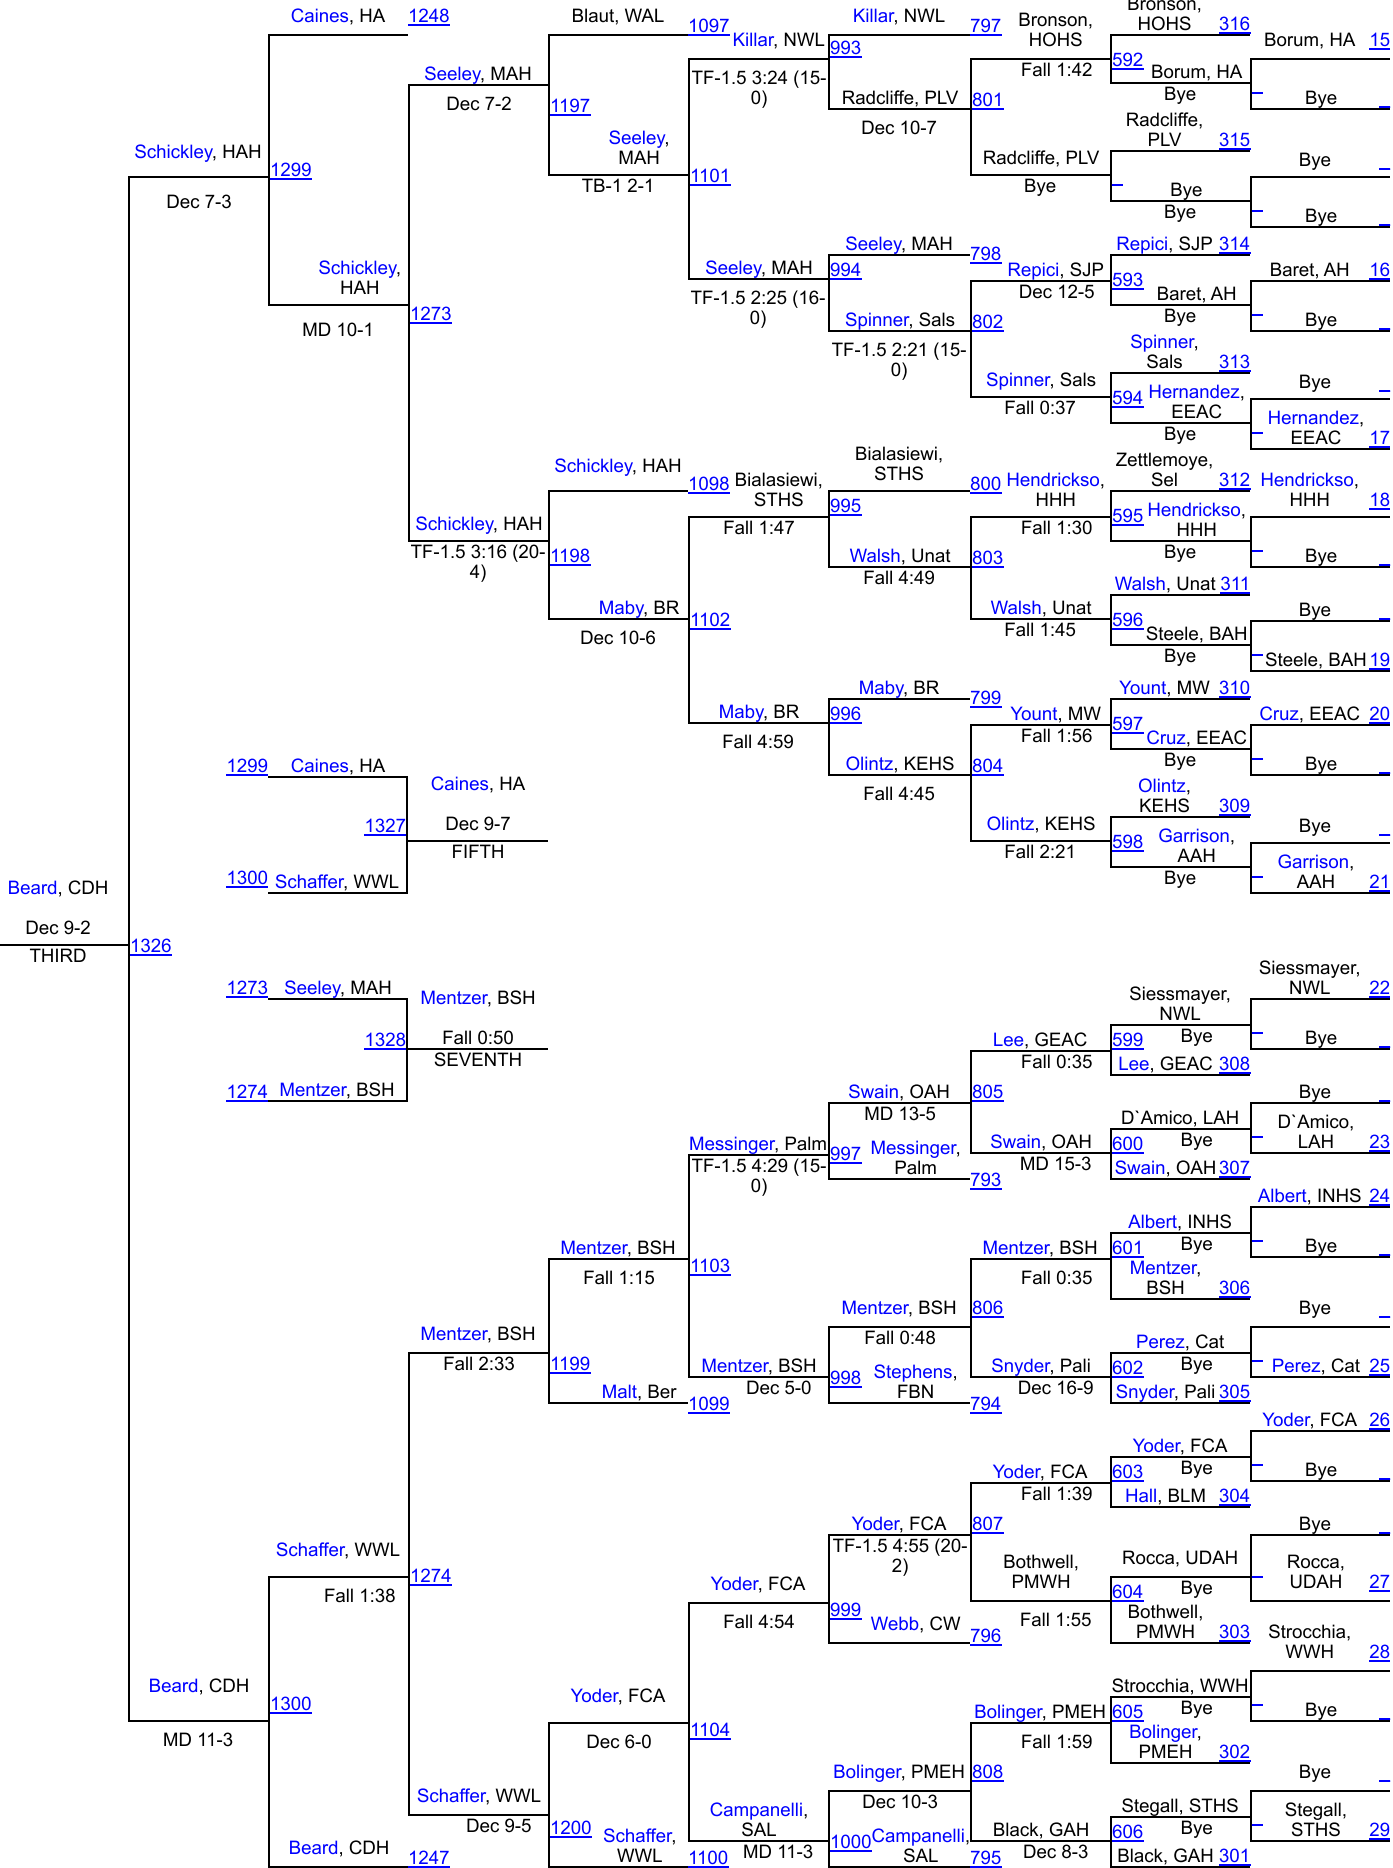

2022 CoalCracker

Perri, CDH
Dec 12-6
THIRD

2022 CoalCracker

2022 CoalCracker

2022 CoalCracker

2022 CoalCracker

2022 CoalCracker

2022 CoalCracker

2022 CoalCracker

2022 CoalCracker

2022 CoalCracker

2022 CoalCracker

Latorre, INHS
Dec 1-0
THIRD

1317 Martin, HOHS
1354
1318 Ranauto, SAL

1291 Reinert, GAH
1355
1292 Collins, CMH

Bryson, MAH
1292
1318
1265
1236
1172

Collins, CMH
1176
1172

Rose, HHH
952
1072
939

McKinney, OAH
511

2022 CoalCracker

2022 CoalCracker