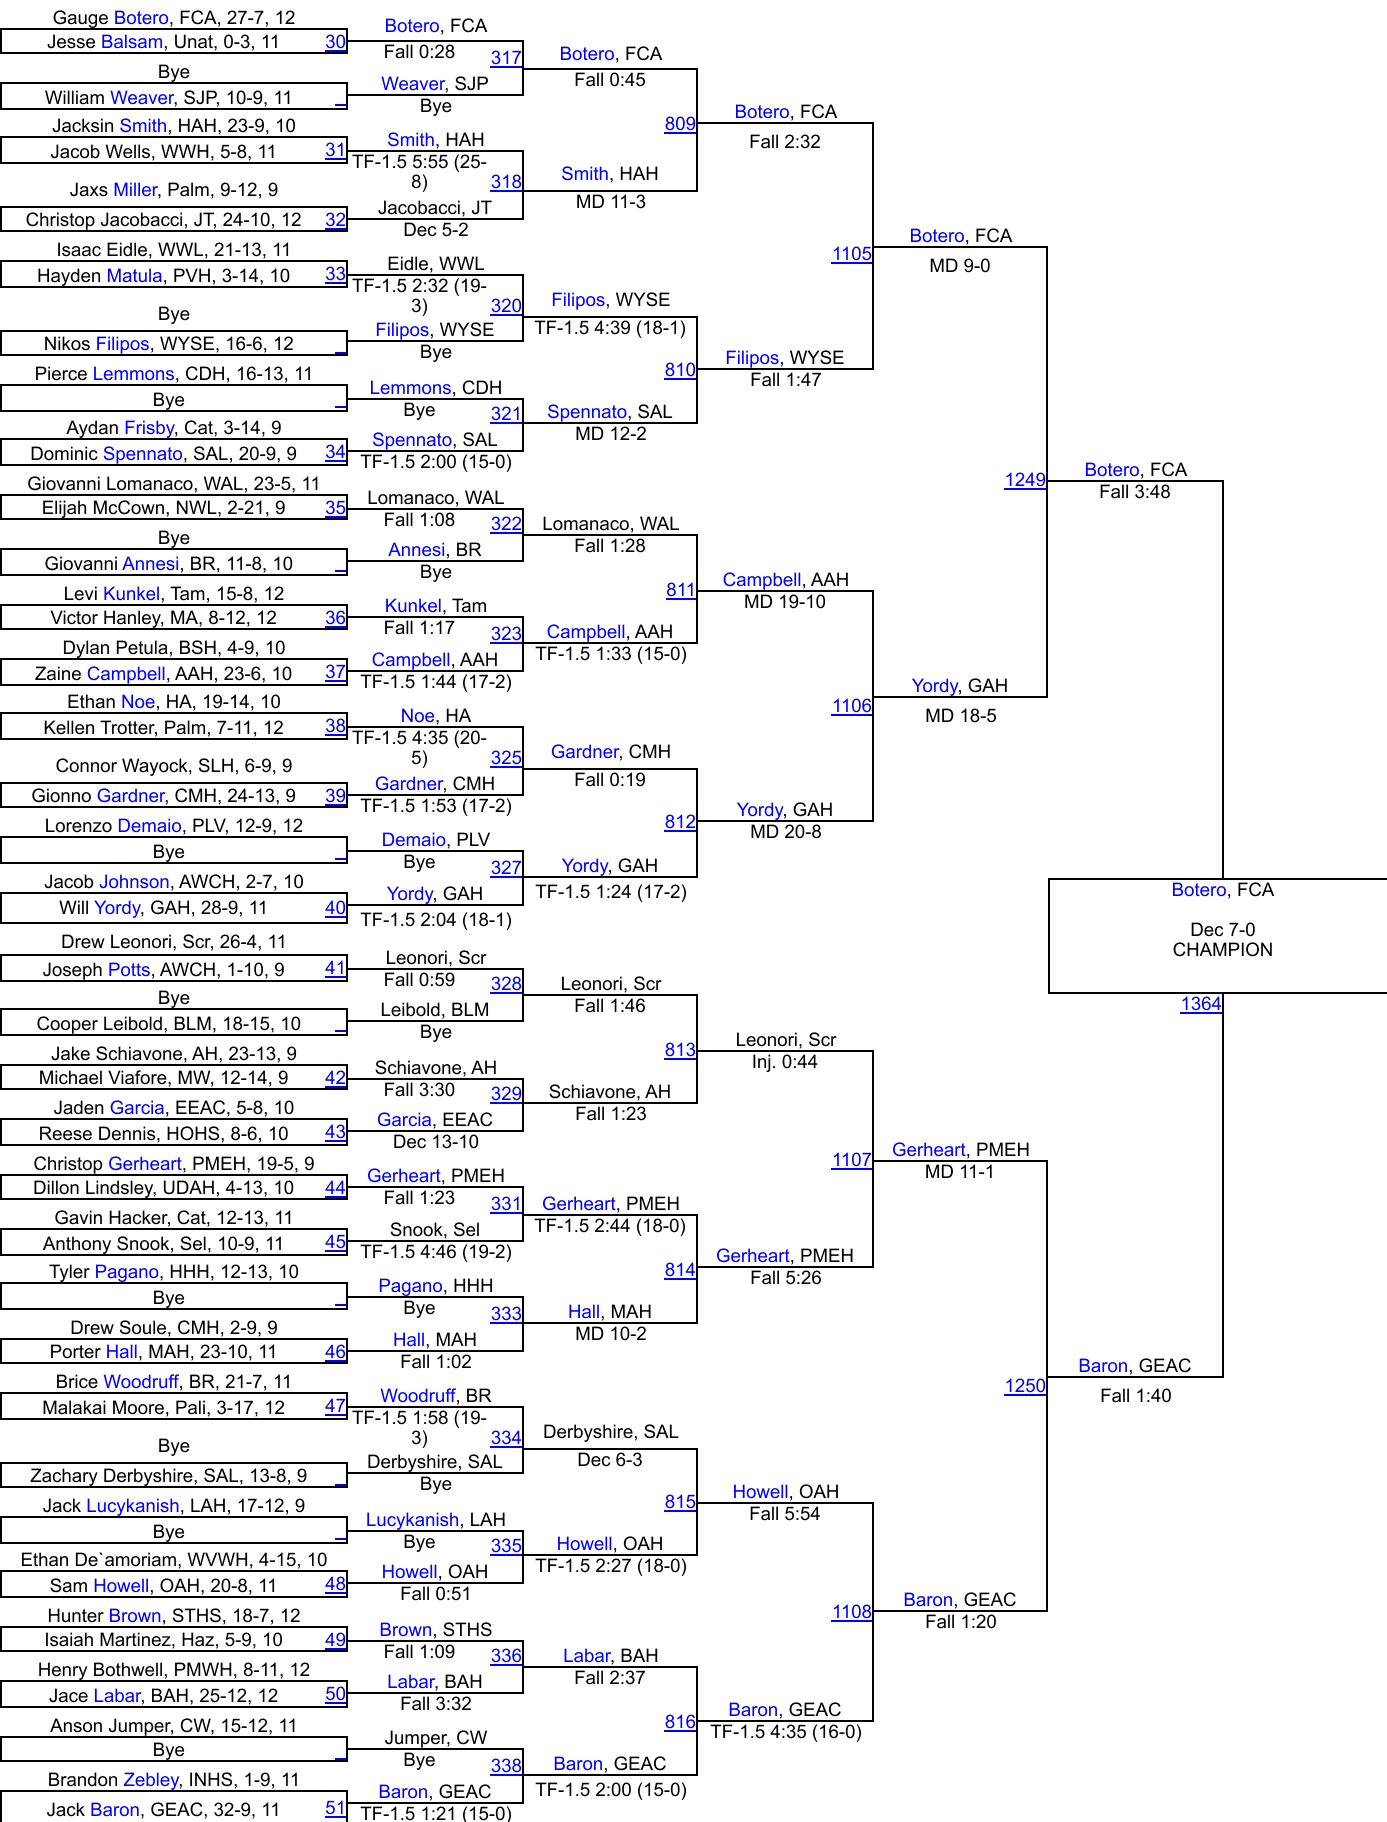

2022 CoalCracker

Perri, CDH
Dec 12-6
THIRD

2022 CoalCracker

2022 CoalCracker

2022 CoalCracker

2022 CoalCracker

2022 CoalCracker

2022 CoalCracker

2022 CoalCracker

2022 CoalCracker

2022 CoalCracker

2022 CoalCracker

Latorre, INHS
Dec 1-0
THIRD

1317 Martin, HOHS
1354
1318 Ranauto, SAL

1291 Reinert, GAH
1355
1292 Collins, CMH

Bryson, MAH
1292
1318
1265
1236
1172

Collins, CMH
1176
1172

Rose, HHH
952
1072
939

McKinney, OAH
511

2022 CoalCracker

2022 CoalCracker