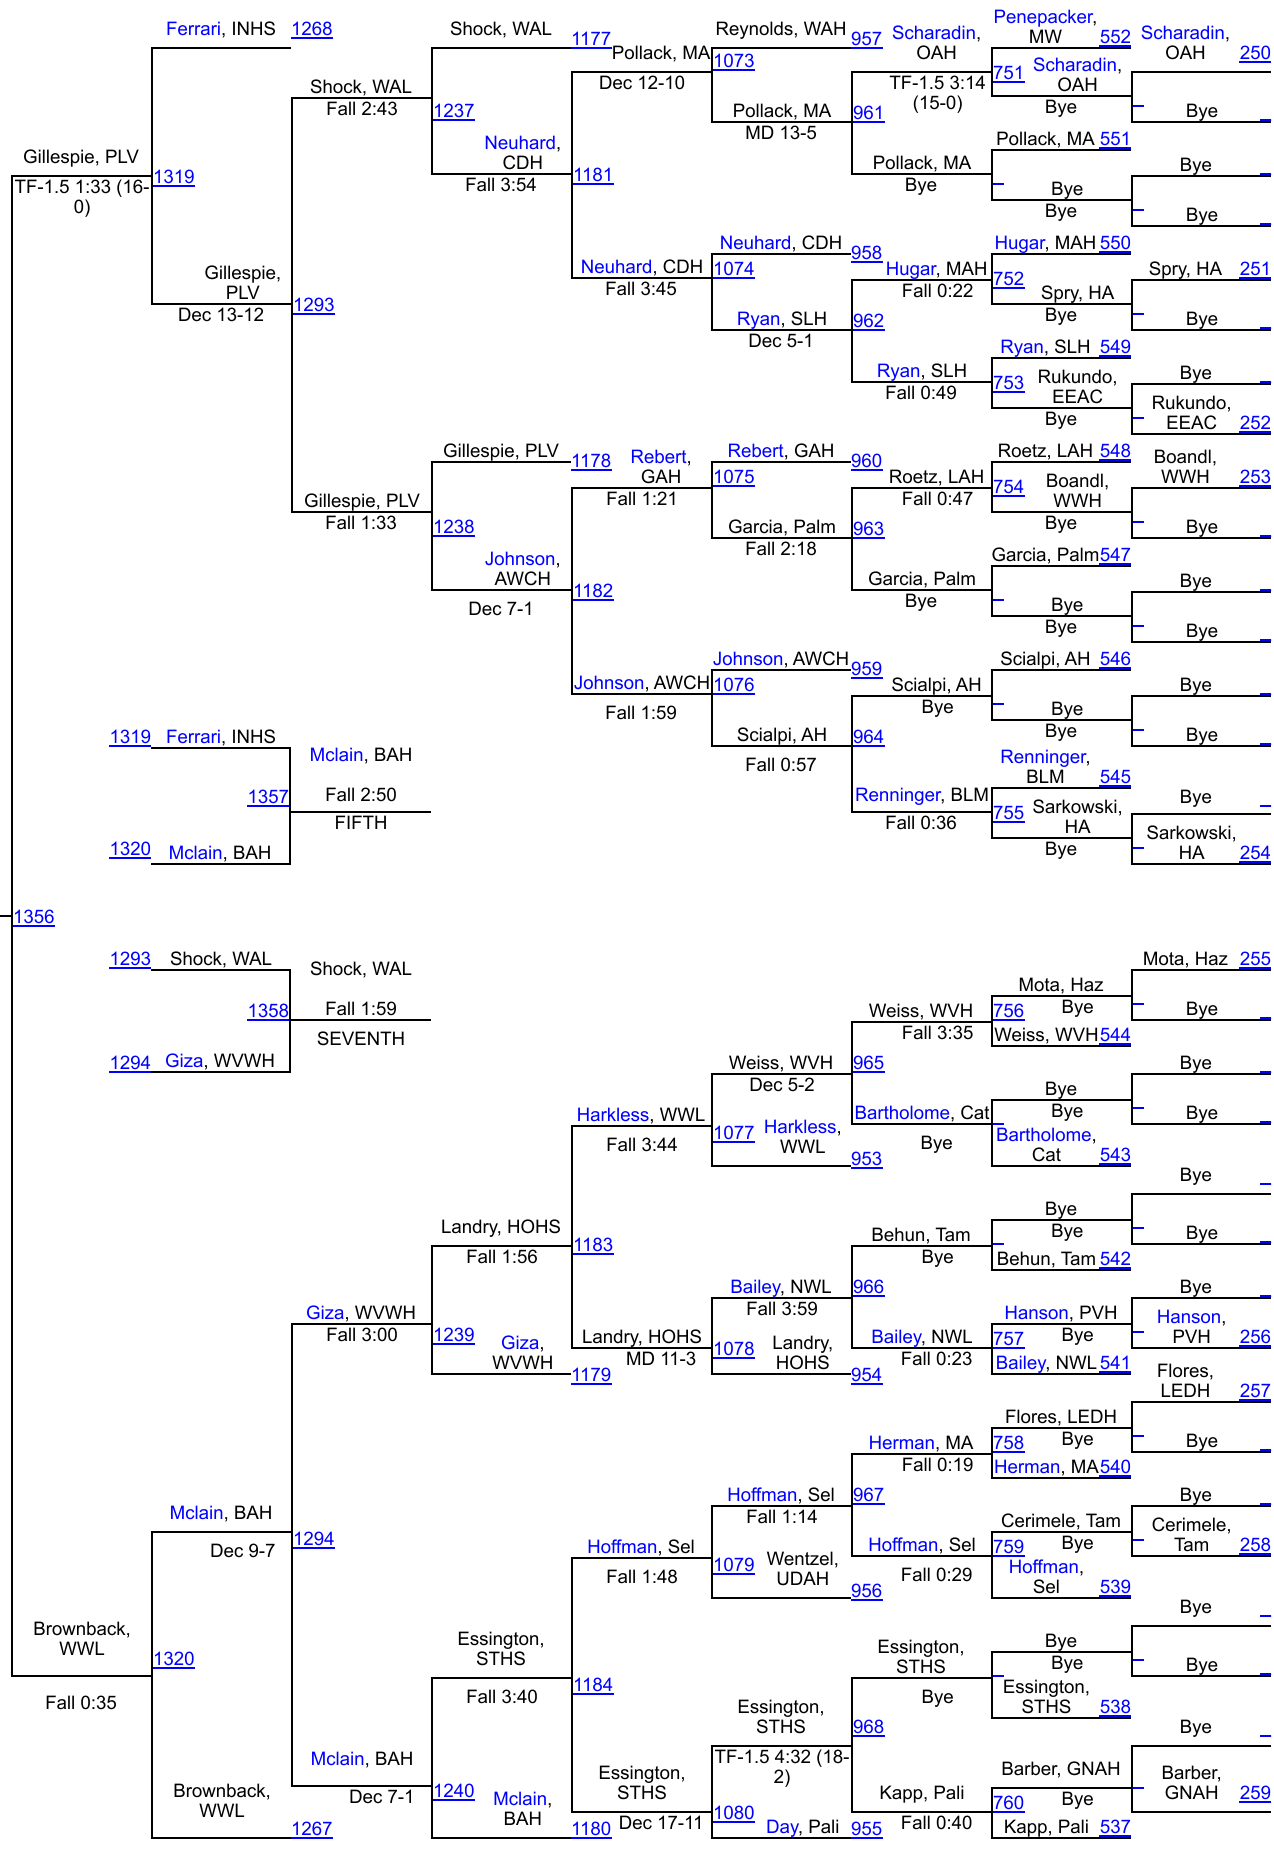

2022 CoalCracker

Perri, CDH
Dec 12-6
THIRD

2022 CoalCracker

2022 CoalCracker

2022 CoalCracker

2022 CoalCracker

2022 CoalCracker

2022 CoalCracker

2022 CoalCracker

2022 CoalCracker

2022 CoalCracker

2022 CoalCracker

Latorre, INHS
Dec 1-0
THIRD

1317 Martin, HOHS
1354
1318 Ranauto, SAL

1291 Reinert, GAH
1355
1292 Collins, CMH

Bryson, MAH
1292
1318
1265
1236
1172

Collins, CMH
1176
1172

Rose, HHH
952
1072
939

McKinney, OAH
511

2022 CoalCracker

2022 CoalCracker